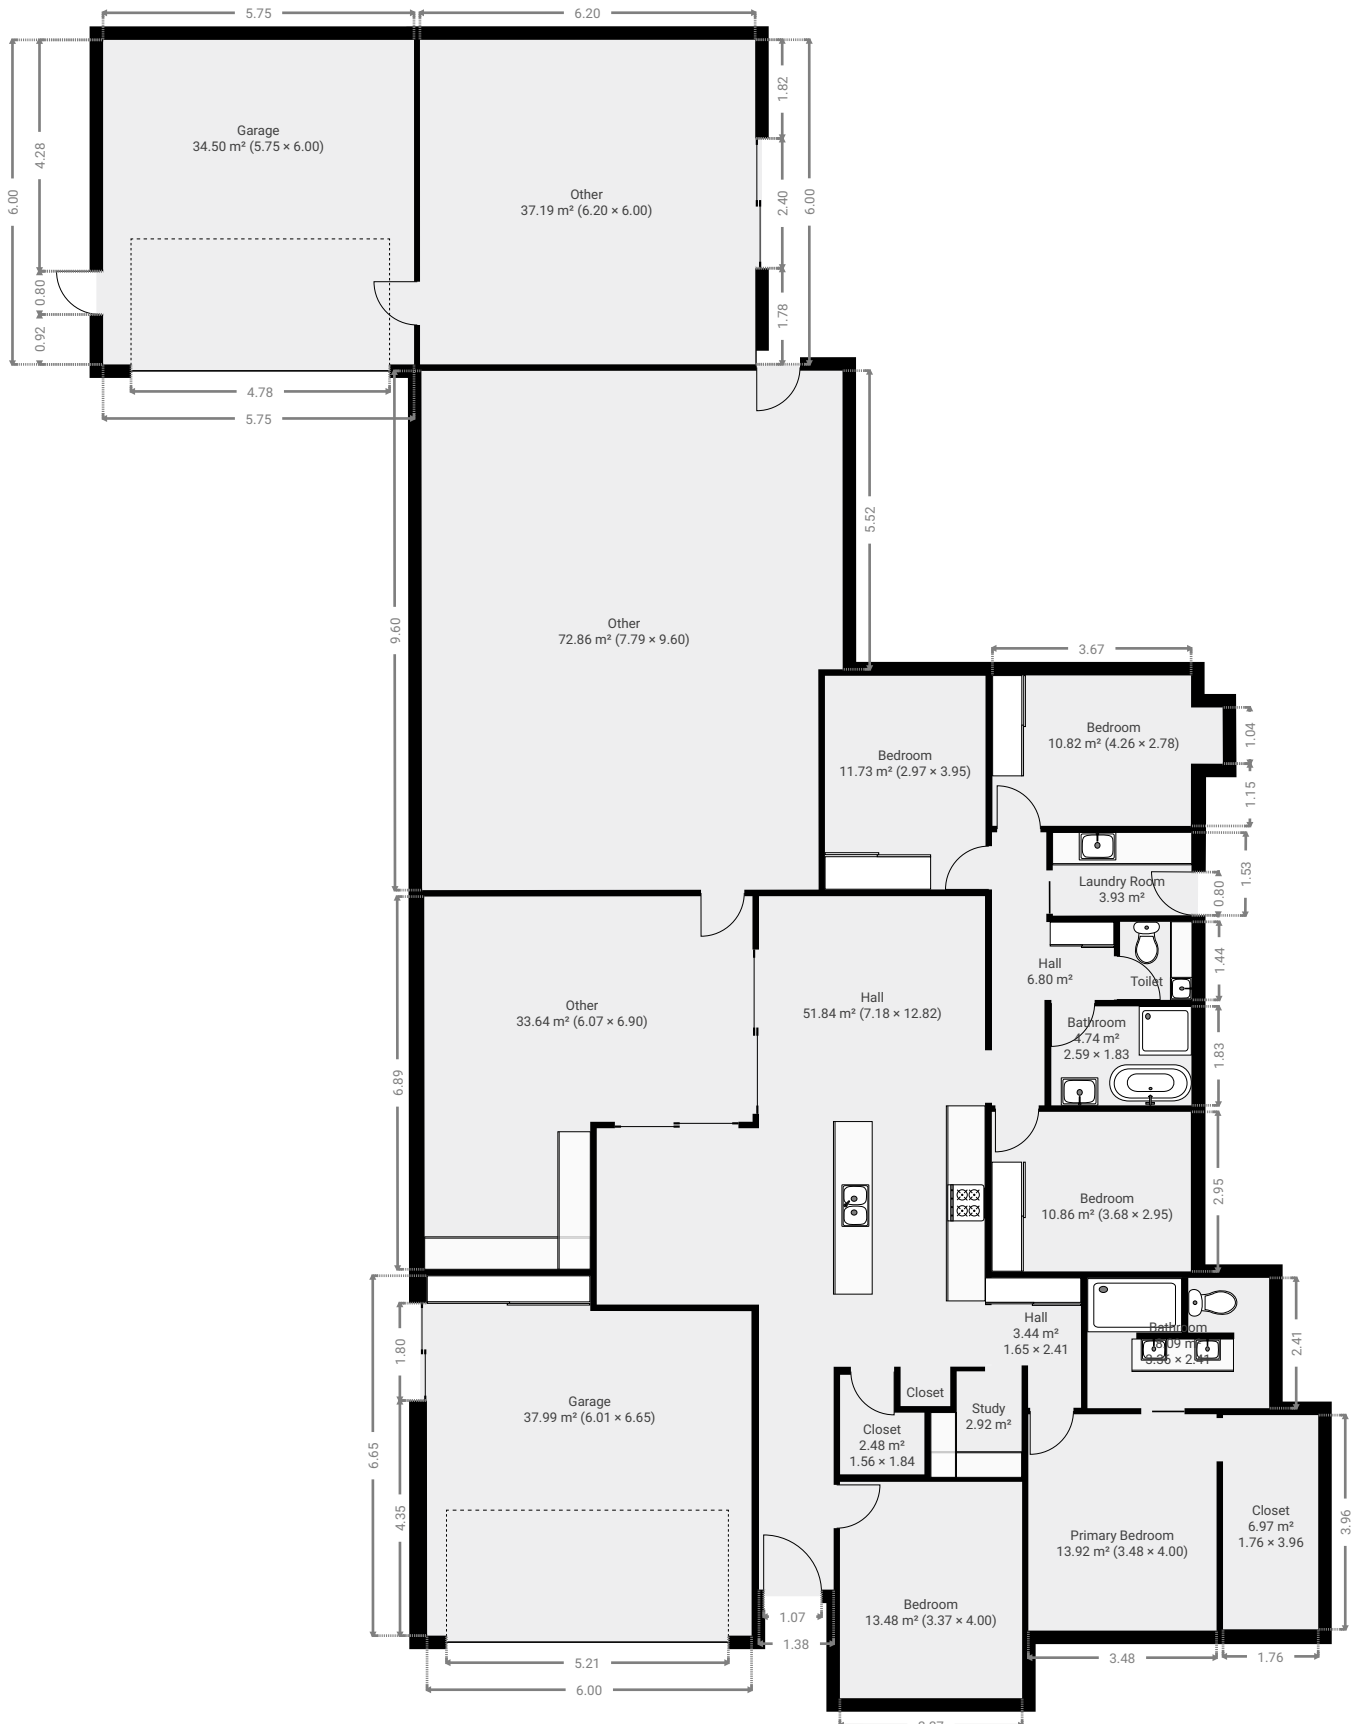

TOTAL AREA: 370.54 m² • LIVING AREA: 298.06 m² • FLOORS: 1 • ROOMS: 6

▼ Ground Floor

TOTAL AREA: 370.54 m² • LIVING AREA: 298.06 m² • ROOMS: 6

THIS FLOORPLAN IS PROVIDED WITHOUT WARRANTY OF ANY KIND. SENSOPIA DISCLAIMS ANY WARRANTY INCLUDING, WITHOUT LIMITATION, SATISFACTORY QUALITY OR ACCURACY OF DIMENSIONS.