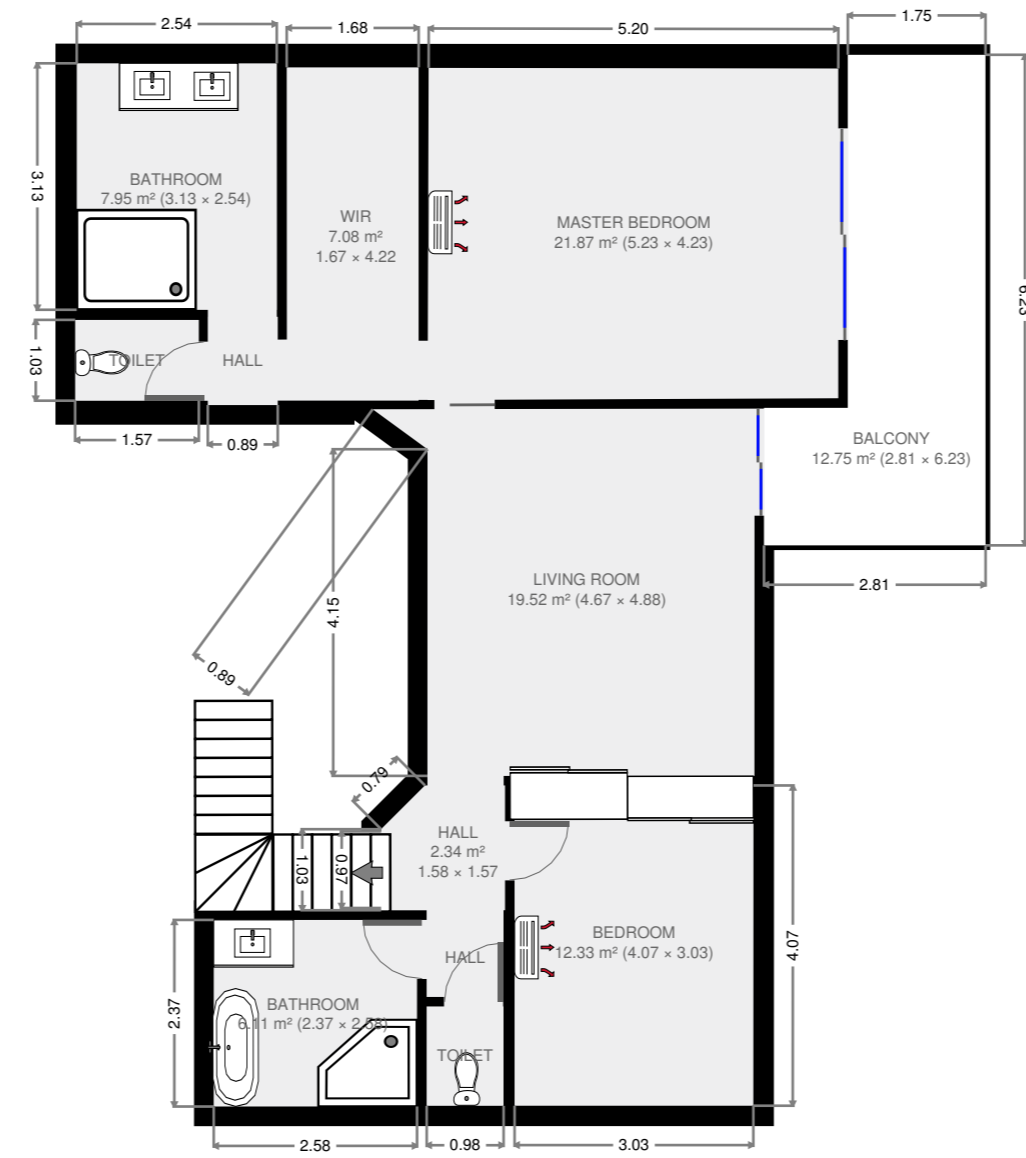

Width: 0.88 m
 Length: 1.02 m
 Area: 0.89 m²
 Perimeter: 3.79 m

Width: 1.00 m
 Length: 2.70 m
 Area: 3.42 m²
 Perimeter: 7.79 m
 Ceiling Height: 2.17 m

Width: 1.02 m
 Length: 2.82 m
 Area: 2.86 m²
 Perimeter: 7.66 m

Bedroom

Width: 4.07 m
Length: 4.23 m
Area: 17.20 m²
Perimeter: 16.59 m

Hall

Width: 0.98 m
 Length: 1.80 m
 Area: 2.23 m²
 Perimeter: 6.13 m
 Ceiling Height: 2.17 m

Bedroom

Width: 4.23 m
 Length: 5.48 m
 Area: 20.79 m²
 Perimeter: 19.42 m
 Ceiling Height: 2.17 m

Master Bedroom

Width: 4.23 m
Length: 5.23 m
Area: 21.87 m²
Perimeter: 18.82 m

WIR

Width: 1.67 m
Length: 4.22 m
Area: 7.08 m²
Perimeter: 11.81 m

Hall

Width: 0.89 m
Length: 1.12 m
Area: 1.00 m²
Perimeter: 4.02 m

Hall

Width: 1.57 m
Length: 1.58 m
Area: 2.34 m²
Perimeter: 5.99 m
Ceiling Height: 2.17 m

Bedroom

Width: 3.03 m
Length: 4.07 m
Area: 12.33 m²
Perimeter: 14.20 m

Hall

Width: 0.98 m
Length: 0.99 m
Area: 0.96 m²
Perimeter: 3.92 m