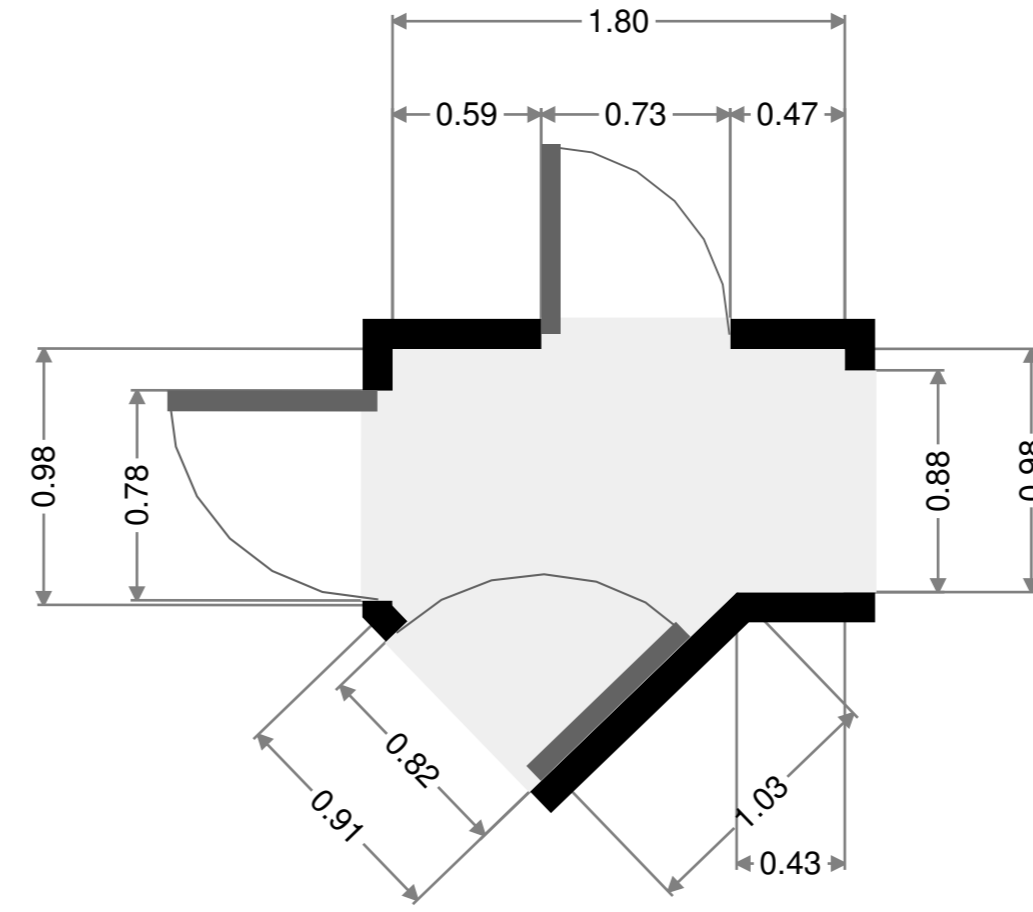

Width: 0.88 m
 Length: 1.02 m
 Area: 0.89 m²
 Perimeter: 3.79 m

Width: 1.00 m
 Length: 2.70 m
 Area: 3.42 m²
 Perimeter: 7.79 m
 Ceiling Height: 2.17 m

Width: 1.02 m
 Length: 2.82 m
 Area: 2.86 m²
 Perimeter: 7.66 m

Entry

Width: 3.10 m
 Length: 4.54 m
 Area: 10.33 m²
 Perimeter: 14.41 m
 Ceiling Height: 2.17 m

Dining Room

Width: 5.21 m
 Length: 6.55 m
 Area: 28.17 m²
 Perimeter: 23.54 m
 Ceiling Height: 2.17 m

Living Room

Width: 3.98 m
 Length: 4.53 m
 Area: 17.69 m²
 Perimeter: 16.32 m
 Ceiling Height: 2.17 m

Bathroom

Width: 2.41 m
 Length: 4.24 m
 Area: 8.62 m²
 Perimeter: 13.06 m
 Ceiling Height: 2.17 m

WIR

Width: 1.79 m
Length: 3.16 m
Area: 5.66 m²
Perimeter: 9.89 m

Bedroom

Width: 4.07 m
Length: 4.23 m
Area: 17.20 m²
Perimeter: 16.59 m

Hall

Width: 0.98 m
 Length: 1.80 m
 Area: 2.23 m²
 Perimeter: 6.13 m
 Ceiling Height: 2.17 m

Bedroom

Width: 4.23 m
 Length: 5.48 m
 Area: 20.79 m²
 Perimeter: 19.42 m
 Ceiling Height: 2.17 m