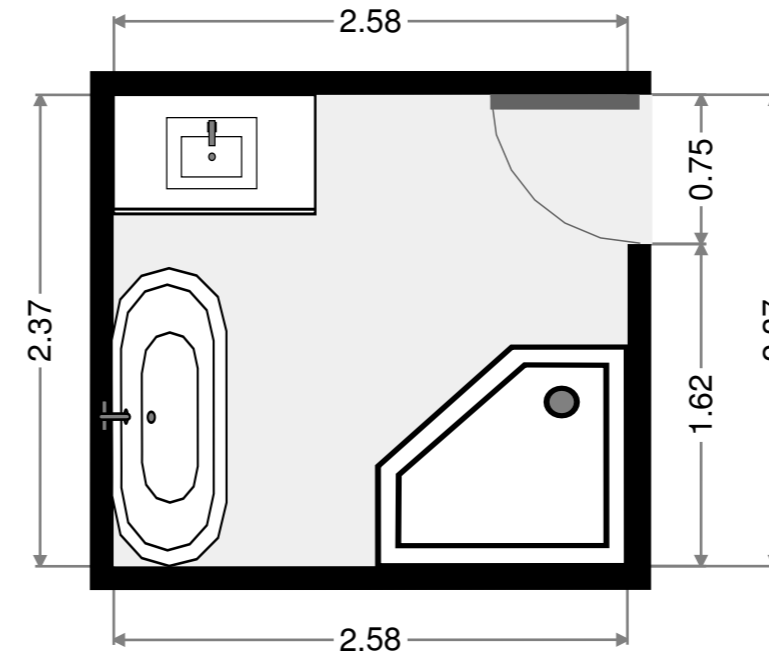

Width: 0.88 m
 Length: 1.02 m
 Area: 0.89 m²
 Perimeter: 3.79 m

Width: 1.00 m
 Length: 2.70 m
 Area: 3.42 m²
 Perimeter: 7.79 m
 Ceiling Height: 2.17 m

Width: 1.02 m
 Length: 2.82 m
 Area: 2.86 m²
 Perimeter: 7.66 m

Toilet

Width: 1.03 m
Length: 1.57 m
Area: 1.61 m²
Perimeter: 5.19 m

Bathroom

Width: 2.54 m
 Length: 3.13 m
 Area: 7.95 m²
 Perimeter: 11.34 m

Living Room

Width: 4.67 m
 Length: 4.88 m
 Area: 19.52 m²
 Perimeter: 18.67 m

Hall

Width: 1.57 m
Length: 1.58 m
Area: 2.34 m²
Perimeter: 5.99 m
Ceiling Height: 2.17 m

Bedroom

Width: 3.03 m
Length: 4.07 m
Area: 12.33 m²
Perimeter: 14.20 m

Hall

Width: 0.98 m
Length: 0.99 m
Area: 0.96 m²
Perimeter: 3.92 m

Toilet

Width: 0.98 m
Length: 1.26 m
Area: 1.23 m²
Perimeter: 4.48 m

Bathroom

Width: 2.37 m
 Length: 2.58 m
 Area: 6.11 m²
 Perimeter: 9.90 m

Balcony

Width: 2.81 m
 Length: 6.23 m
 Area: 12.75 m²
 Perimeter: 18.08 m
 Ceiling Height: 2.17 m