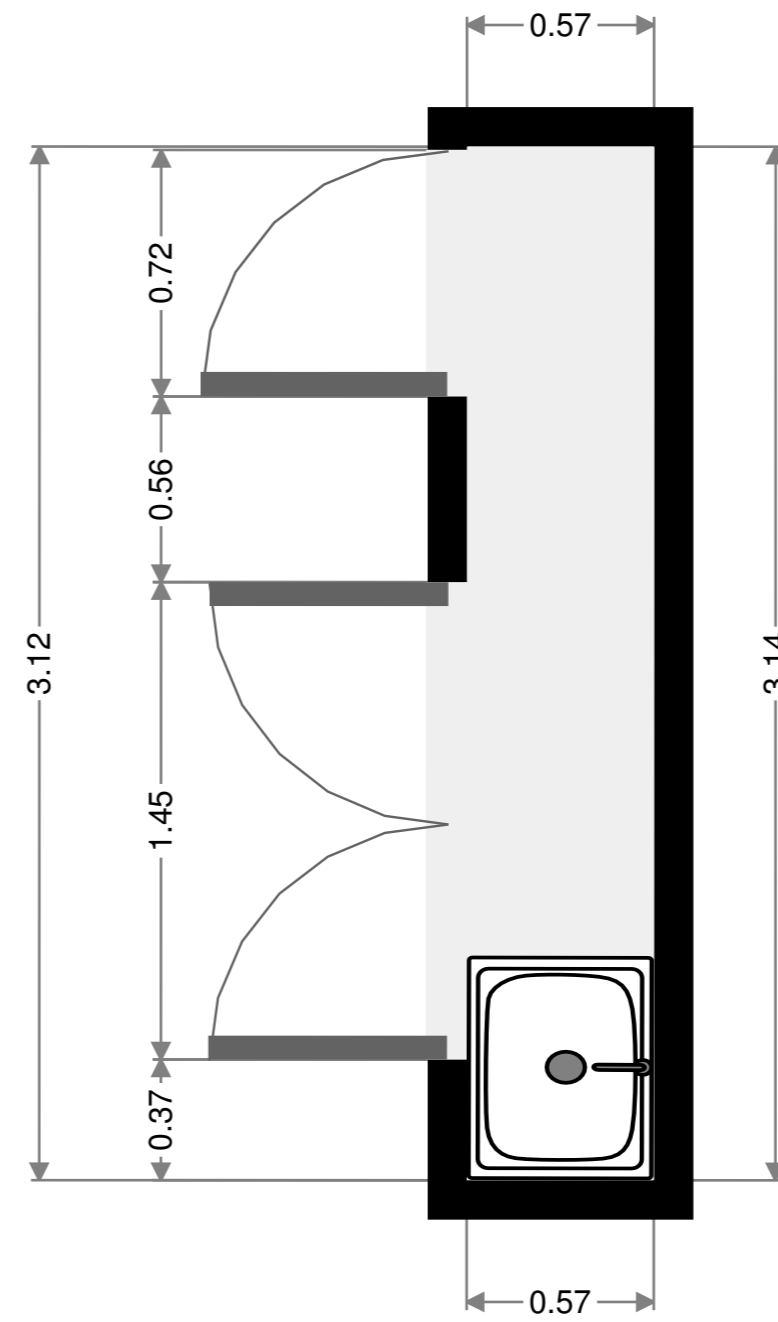

Laundry Room

Width: 0.57 m
Length: 3.14 m
Area: 1.79 m²
Perimeter: 7.43 m