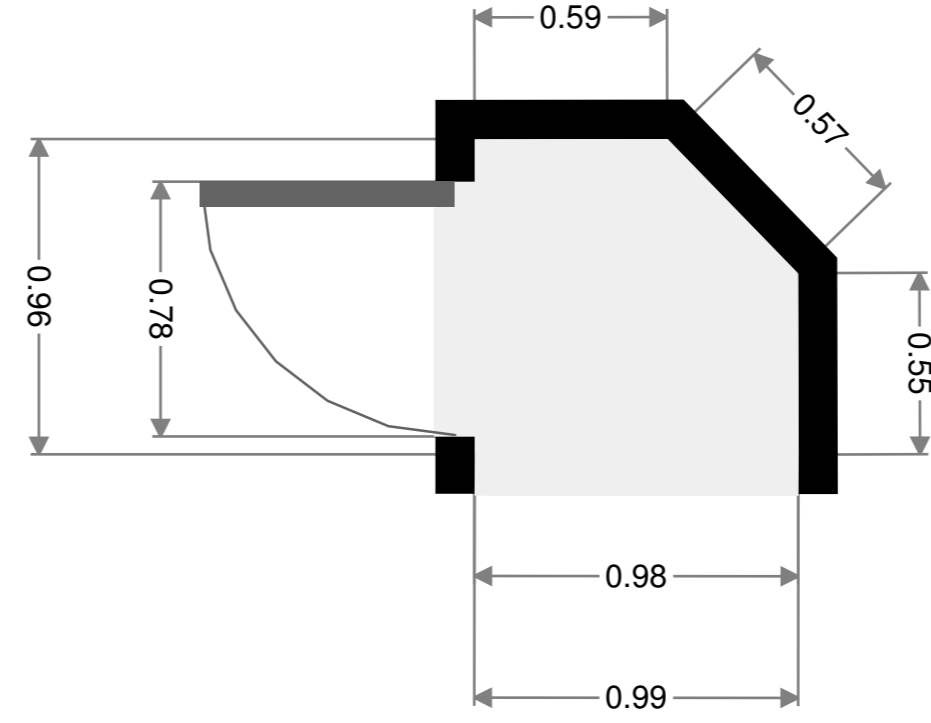

Hall

Width: 0.96 m
Length: 0.99 m
Area: 0.86 m²
Perimeter: 3.65 m
Ceiling Height: 2.17 m