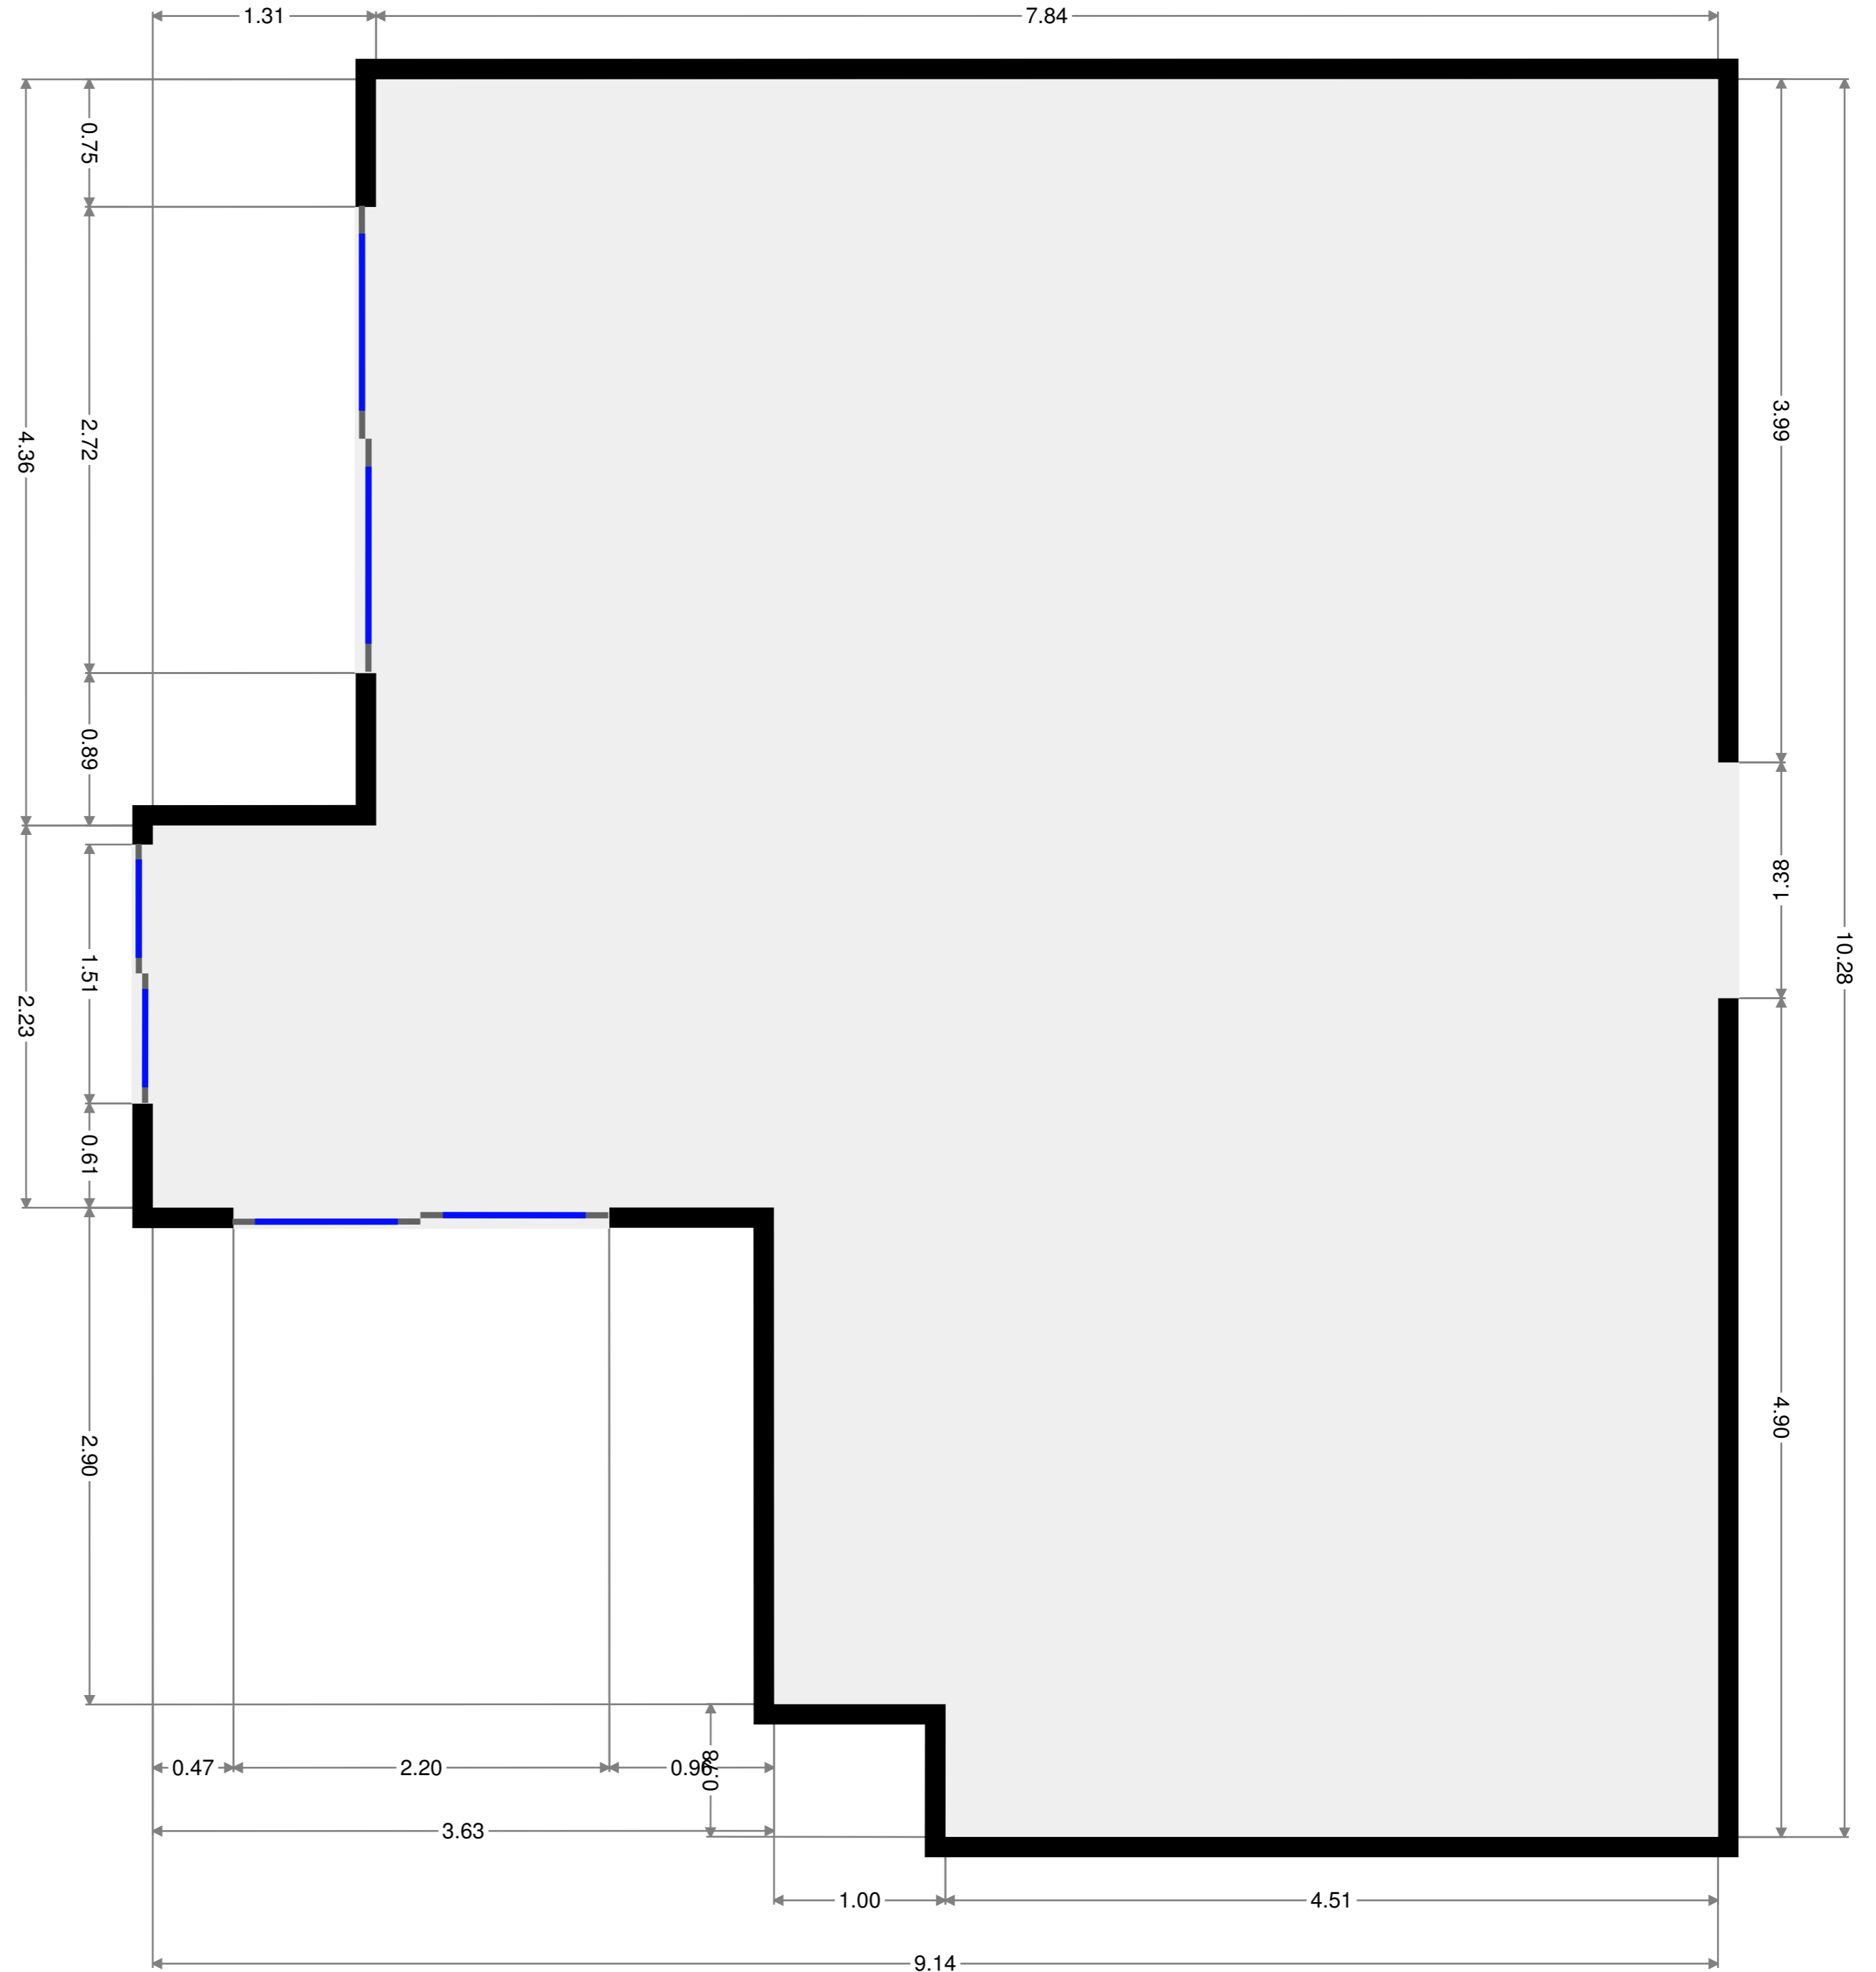

Kitchen

Width: 2.82 m
Length: 3.12 m
Area: 8.80 m²
Perimeter: 11.88 m

Pool Area

Width: 10.47 m
Length: 13.88 m
Area: 145.30 m²
Perimeter: 48.69 m
Ceiling Height: 2.17 m

Hall

Width: 143 m
Length: 12.44 m
Area: 1747 m²
Perimeter: 27.68 m
Ceiling Height: 2.17 m

Outdoor Area

Width: 9.14 m
 Length: 10.27 m
 Area: 74.13 m²
 Perimeter: 38.84 m
 Ceiling Height: 2.17 m

Front Entry

Width: 2.57 m
 Length: 2.71 m
 Area: 6.97 m²
 Perimeter: 10.57 m

Closet

Width: 0.80 m
 Length: 1.88 m
 Area: 1.50 m²
 Perimeter: 5.35 m

Closet

Width: 0.79 m
Length: 0.97 m
Area: 0.77 m²
Perimeter: 3.53 m

Bathroom

Width: 1.91 m
Length: 3.13 m
Area: 5.99 m²
Perimeter: 10.08 m

Toilet

Width: 0.88 m
 Length: 1.97 m
 Area: 1.74 m²
 Perimeter: 5.71 m

Width: 0.88 m
 Length: 1.02 m
 Area: 0.89 m²
 Perimeter: 3.79 m

Width: 1.00 m
 Length: 2.70 m
 Area: 3.42 m²
 Perimeter: 7.79 m
 Ceiling Height: 2.17 m

Width: 1.02 m
 Length: 2.82 m
 Area: 2.86 m²
 Perimeter: 7.66 m