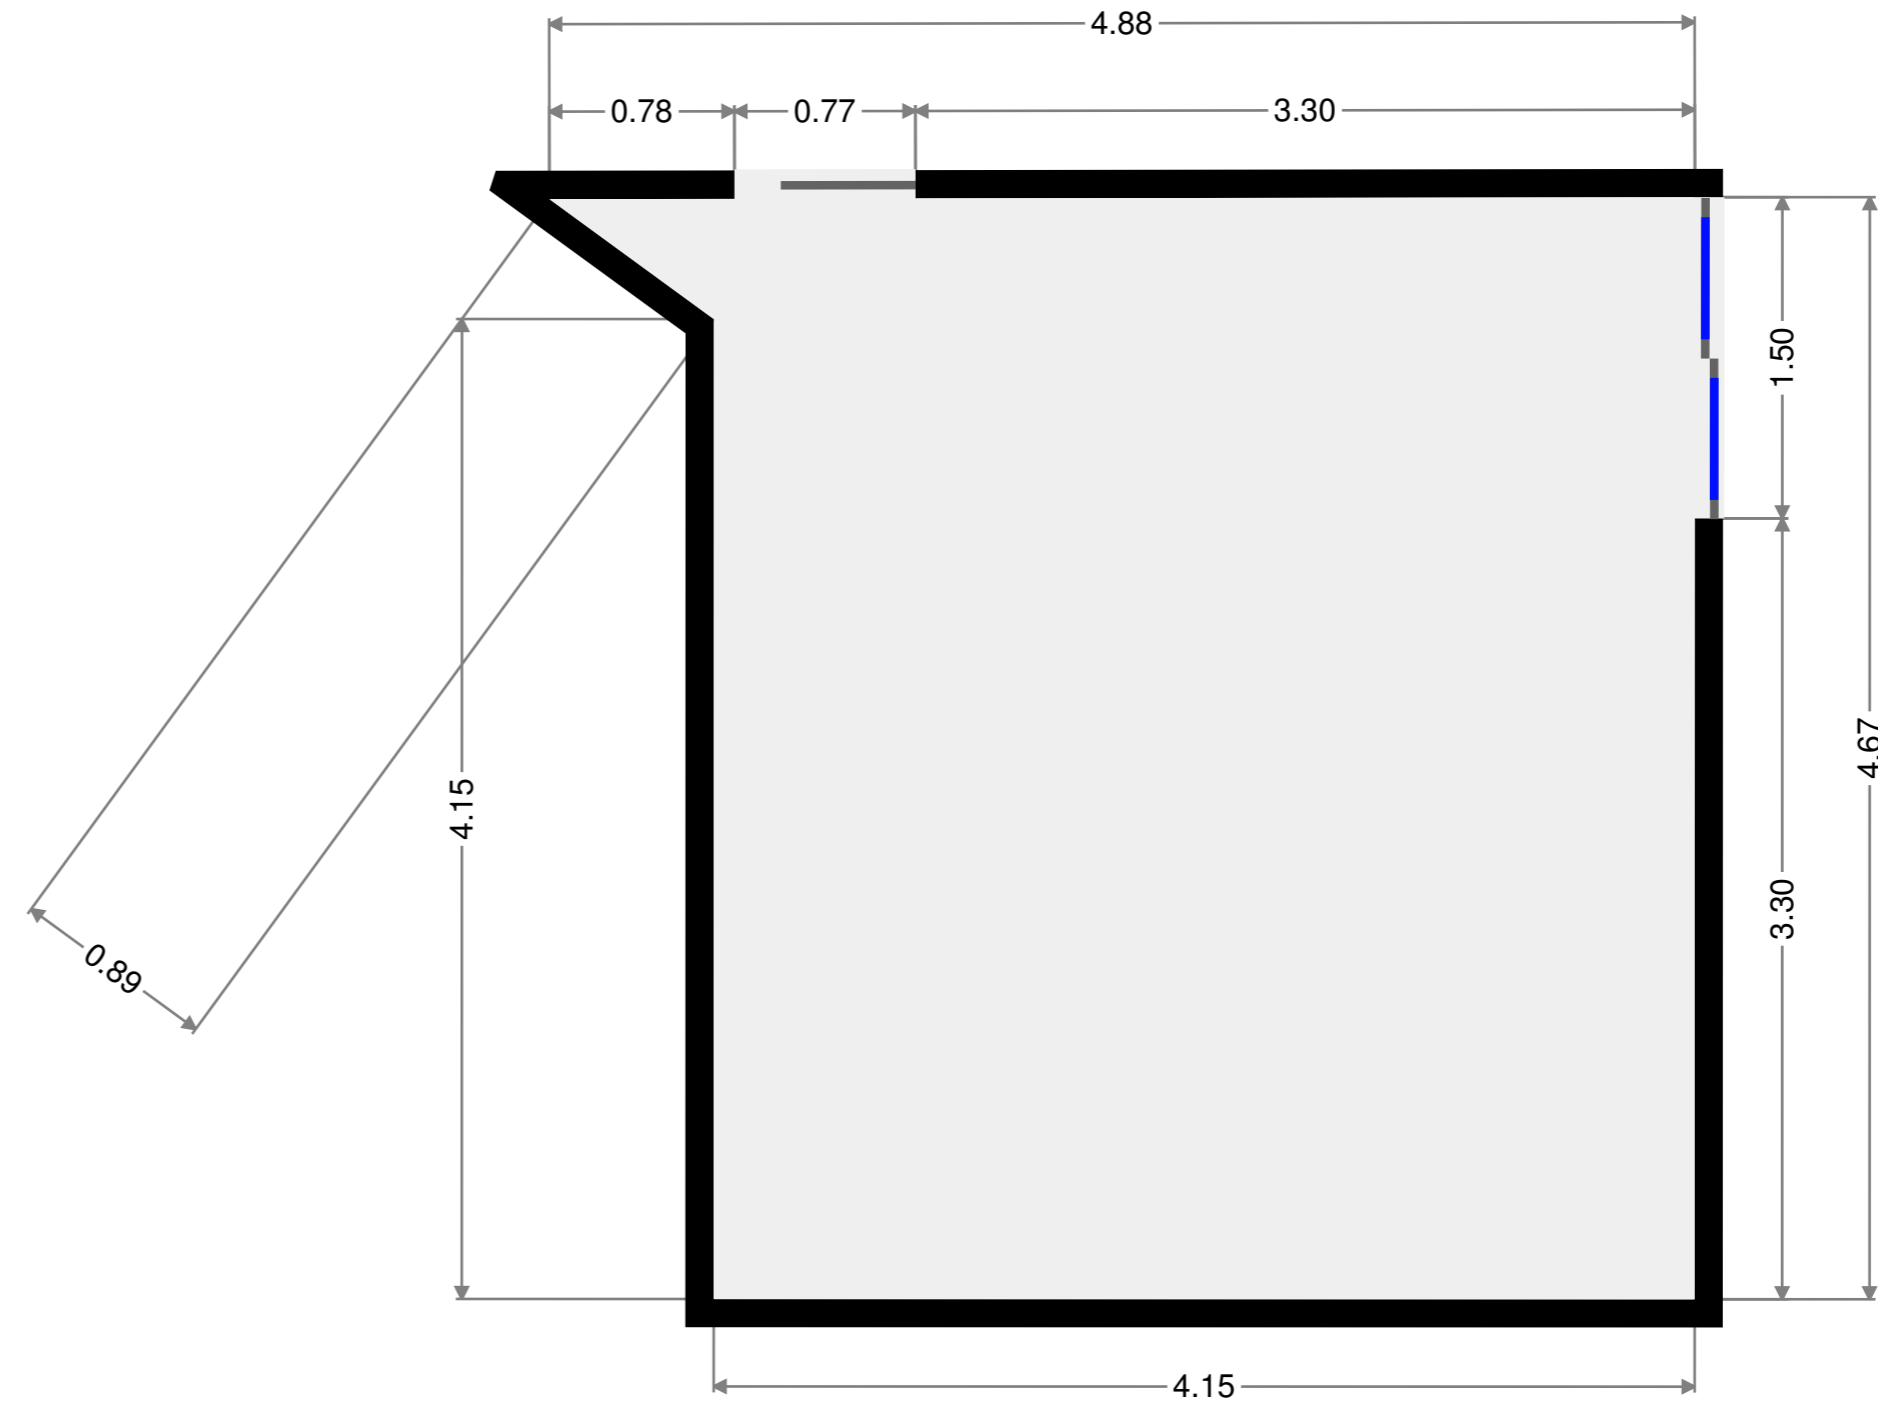

Outdoor Area

Width: 9.14 m
 Length: 10.27 m
 Area: 74.13 m²
 Perimeter: 38.84 m
 Ceiling Height: 2.17 m

Front Entry

Width: 2.57 m
 Length: 2.71 m
 Area: 6.97 m²
 Perimeter: 10.57 m

Closet

Width: 0.80 m
 Length: 1.88 m
 Area: 1.50 m²
 Perimeter: 5.35 m

Width: 0.88 m
 Length: 1.02 m
 Area: 0.89 m²
 Perimeter: 3.79 m

Width: 1.00 m
 Length: 2.70 m
 Area: 3.42 m²
 Perimeter: 7.79 m
 Ceiling Height: 2.17 m

Width: 1.02 m
 Length: 2.82 m
 Area: 2.86 m²
 Perimeter: 7.66 m

Toilet

Width: 1.03 m
Length: 1.57 m
Area: 1.61 m²
Perimeter: 5.19 m

Bathroom

Width: 2.54 m
 Length: 3.13 m
 Area: 7.95 m²
 Perimeter: 11.34 m

Living Room

Width: 4.67 m
 Length: 4.88 m
 Area: 19.52 m²
 Perimeter: 18.67 m

Hall

Width: 1.57 m
Length: 1.58 m
Area: 2.34 m²
Perimeter: 5.99 m
Ceiling Height: 2.17 m

Bedroom

Width: 3.03 m
Length: 4.07 m
Area: 12.33 m²
Perimeter: 14.20 m

Hall

Width: 0.98 m
Length: 0.99 m
Area: 0.96 m²
Perimeter: 3.92 m