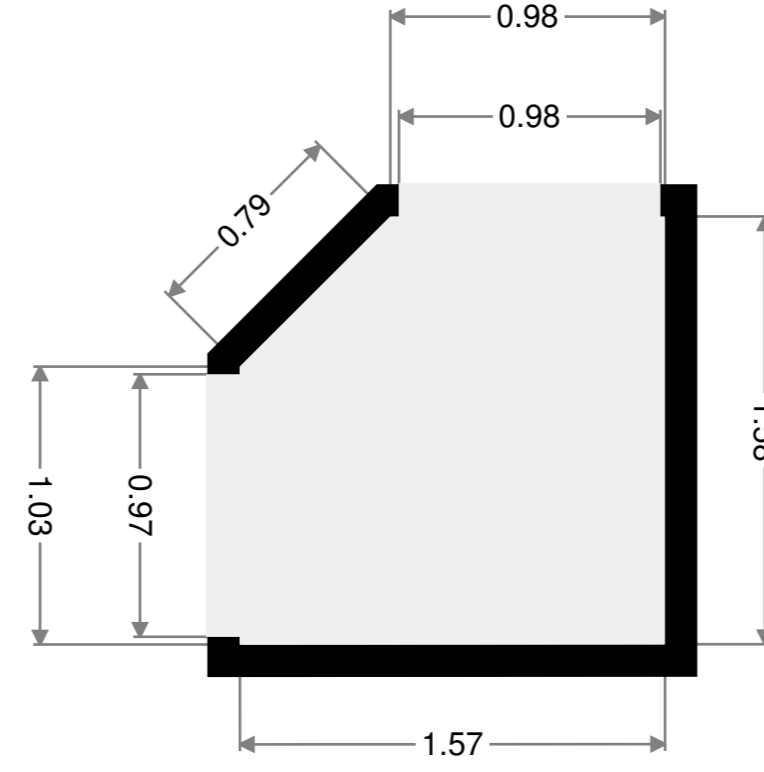

Outdoor Area

Width: 9.14 m
 Length: 10.27 m
 Area: 74.13 m²
 Perimeter: 38.84 m
 Ceiling Height: 2.17 m

Front Entry

Width: 2.57 m
 Length: 2.71 m
 Area: 6.97 m²
 Perimeter: 10.57 m

Closet

Width: 0.80 m
 Length: 1.88 m
 Area: 1.50 m²
 Perimeter: 5.35 m

Width: 0.88 m
 Length: 1.02 m
 Area: 0.89 m²
 Perimeter: 3.79 m

Width: 1.00 m
 Length: 2.70 m
 Area: 3.42 m²
 Perimeter: 7.79 m
 Ceiling Height: 2.17 m

Width: 1.02 m
 Length: 2.82 m
 Area: 2.86 m²
 Perimeter: 7.66 m

Toilet

Width: 1.03 m
Length: 1.57 m
Area: 1.61 m²
Perimeter: 5.19 m

Bathroom

Width: 2.54 m
 Length: 3.13 m
 Area: 7.95 m²
 Perimeter: 11.34 m

Living Room

Width: 4.67 m
 Length: 4.88 m
 Area: 19.52 m²
 Perimeter: 18.67 m

Hall

Width: 1.57 m
Length: 1.58 m
Area: 2.34 m²
Perimeter: 5.99 m
Ceiling Height: 2.17 m

Bedroom

Width: 3.03 m
Length: 4.07 m
Area: 12.33 m²
Perimeter: 14.20 m

Hall

Width: 0.98 m
Length: 0.99 m
Area: 0.96 m²
Perimeter: 3.92 m