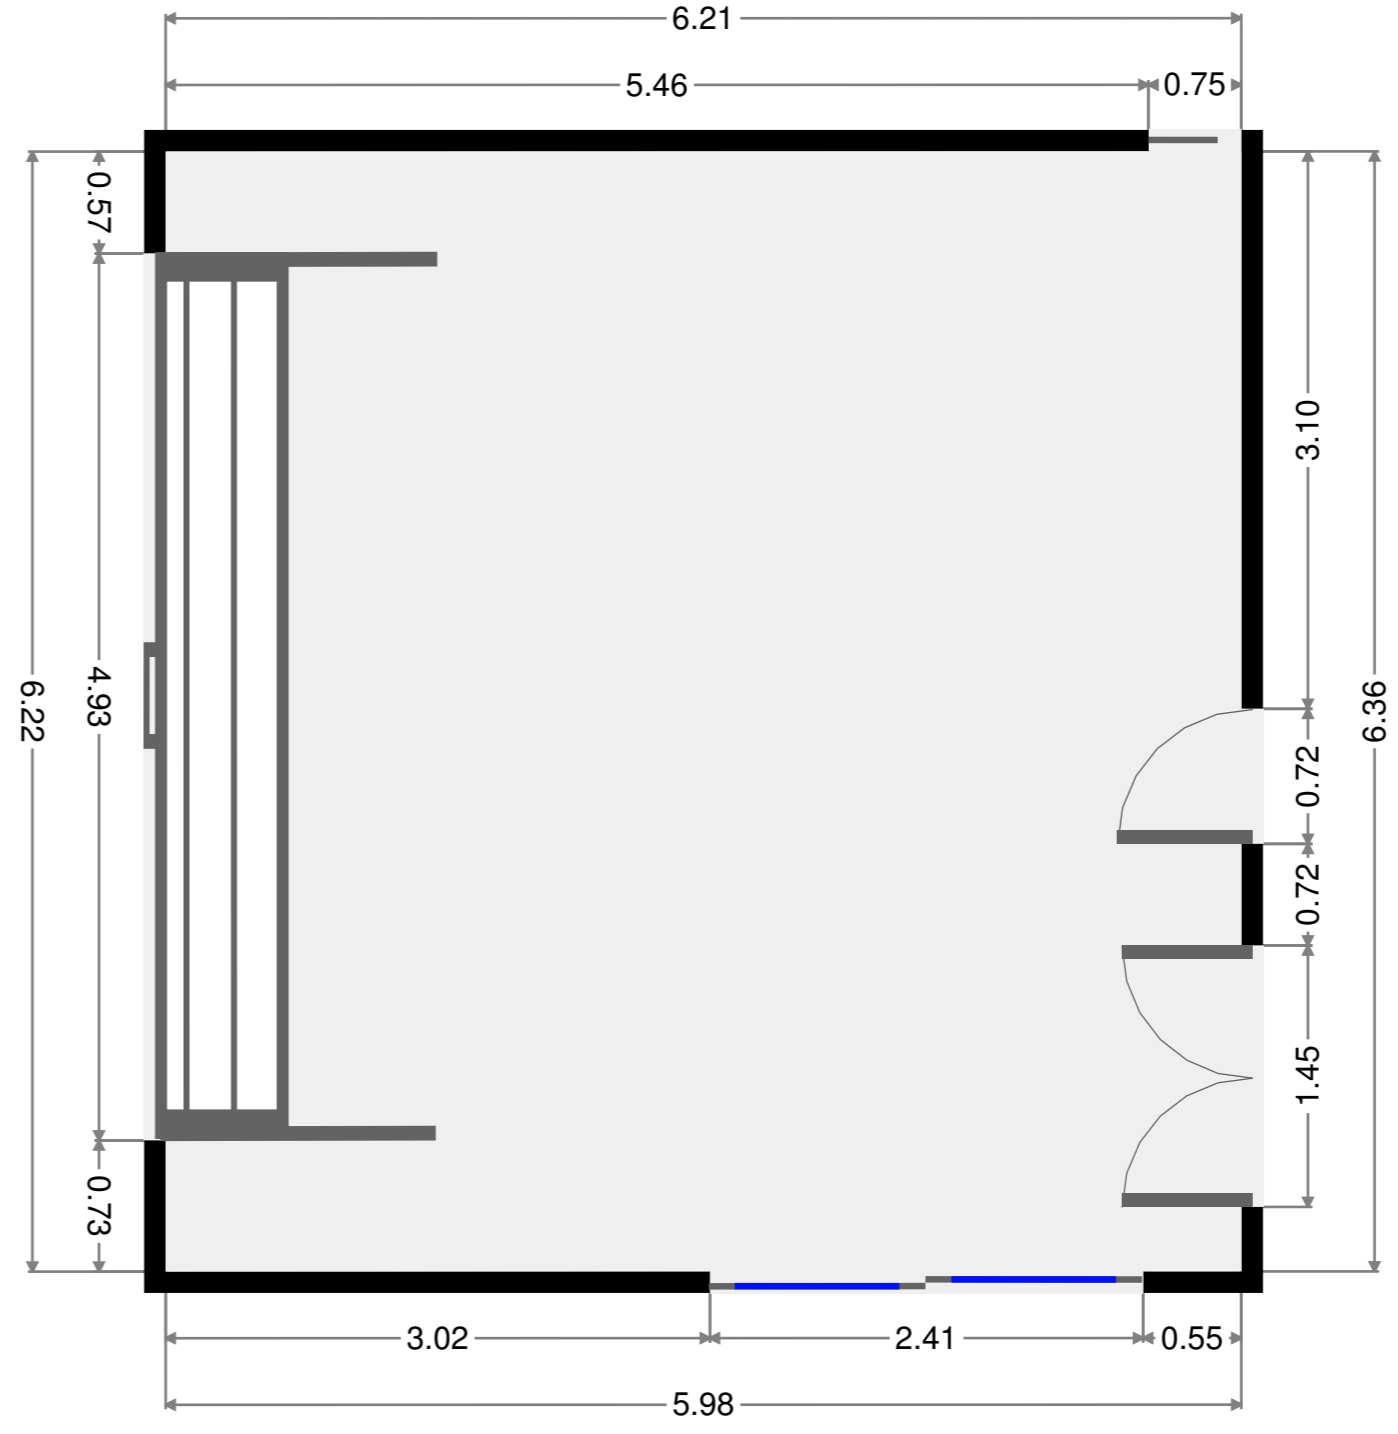

Width: 0.88 m
 Length: 1.02 m
 Area: 0.89 m²
 Perimeter: 3.79 m

Width: 1.00 m
 Length: 2.70 m
 Area: 3.42 m²
 Perimeter: 7.79 m
 Ceiling Height: 2.17 m

Width: 1.02 m
 Length: 2.82 m
 Area: 2.86 m²
 Perimeter: 7.66 m

Bedroom

Width: 4.07 m
Length: 4.23 m
Area: 17.20 m²
Perimeter: 16.59 m

Hall

Width: 0.98 m
 Length: 1.80 m
 Area: 2.23 m²
 Perimeter: 6.13 m
 Ceiling Height: 2.17 m

Bedroom

Width: 4.23 m
 Length: 5.48 m
 Area: 20.79 m²
 Perimeter: 19.42 m
 Ceiling Height: 2.17 m

Master Bedroom

Width: 4.23 m
Length: 5.23 m
Area: 21.87 m²
Perimeter: 18.82 m

WIR

Width: 1.67 m
Length: 4.22 m
Area: 7.08 m²
Perimeter: 11.81 m

Hall

Width: 0.89 m
Length: 1.12 m
Area: 1.00 m²
Perimeter: 4.02 m

Hall

Width: 1.57 m
Length: 1.58 m
Area: 2.34 m²
Perimeter: 5.99 m
Ceiling Height: 2.17 m

Bedroom

Width: 3.03 m
Length: 4.07 m
Area: 12.33 m²
Perimeter: 14.20 m

Hall

Width: 0.98 m
Length: 0.99 m
Area: 0.96 m²
Perimeter: 3.92 m