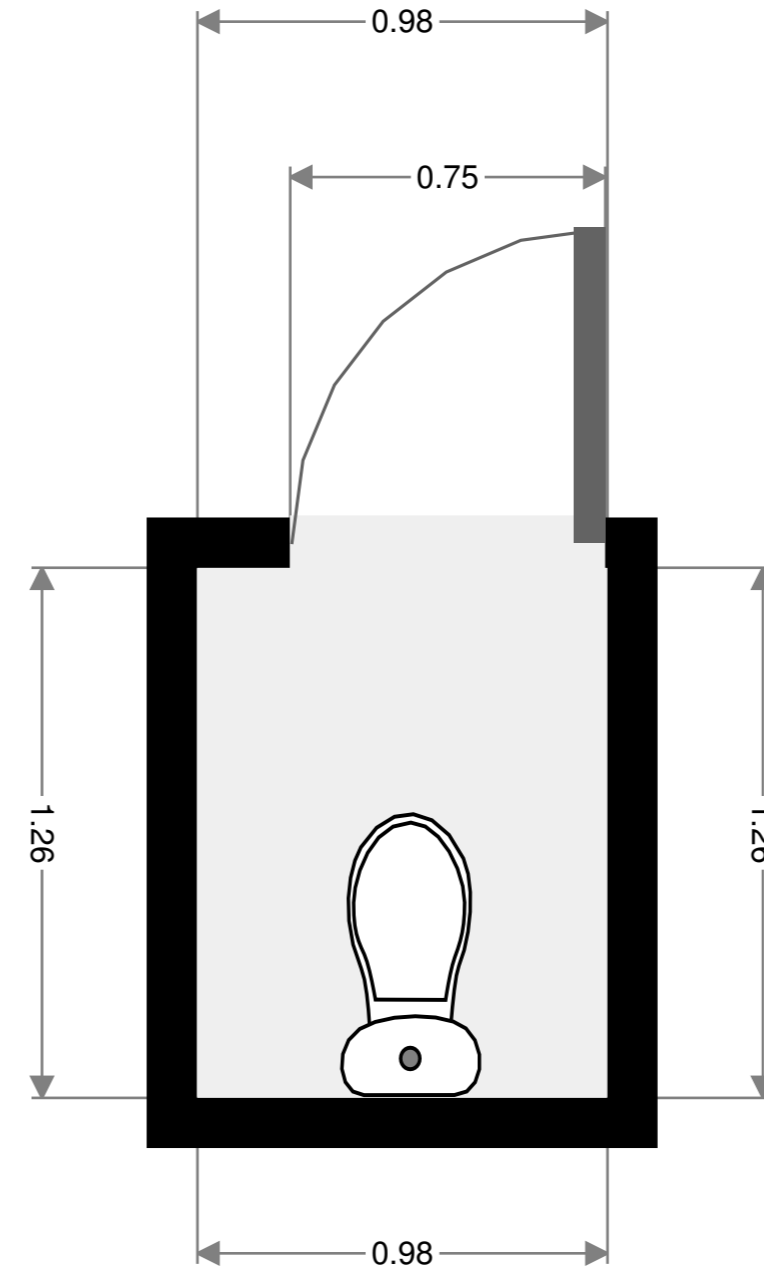

Toilet

Width: 0.98 m
Length: 1.26 m
Area: 1.23 m²
Perimeter: 4.48 m