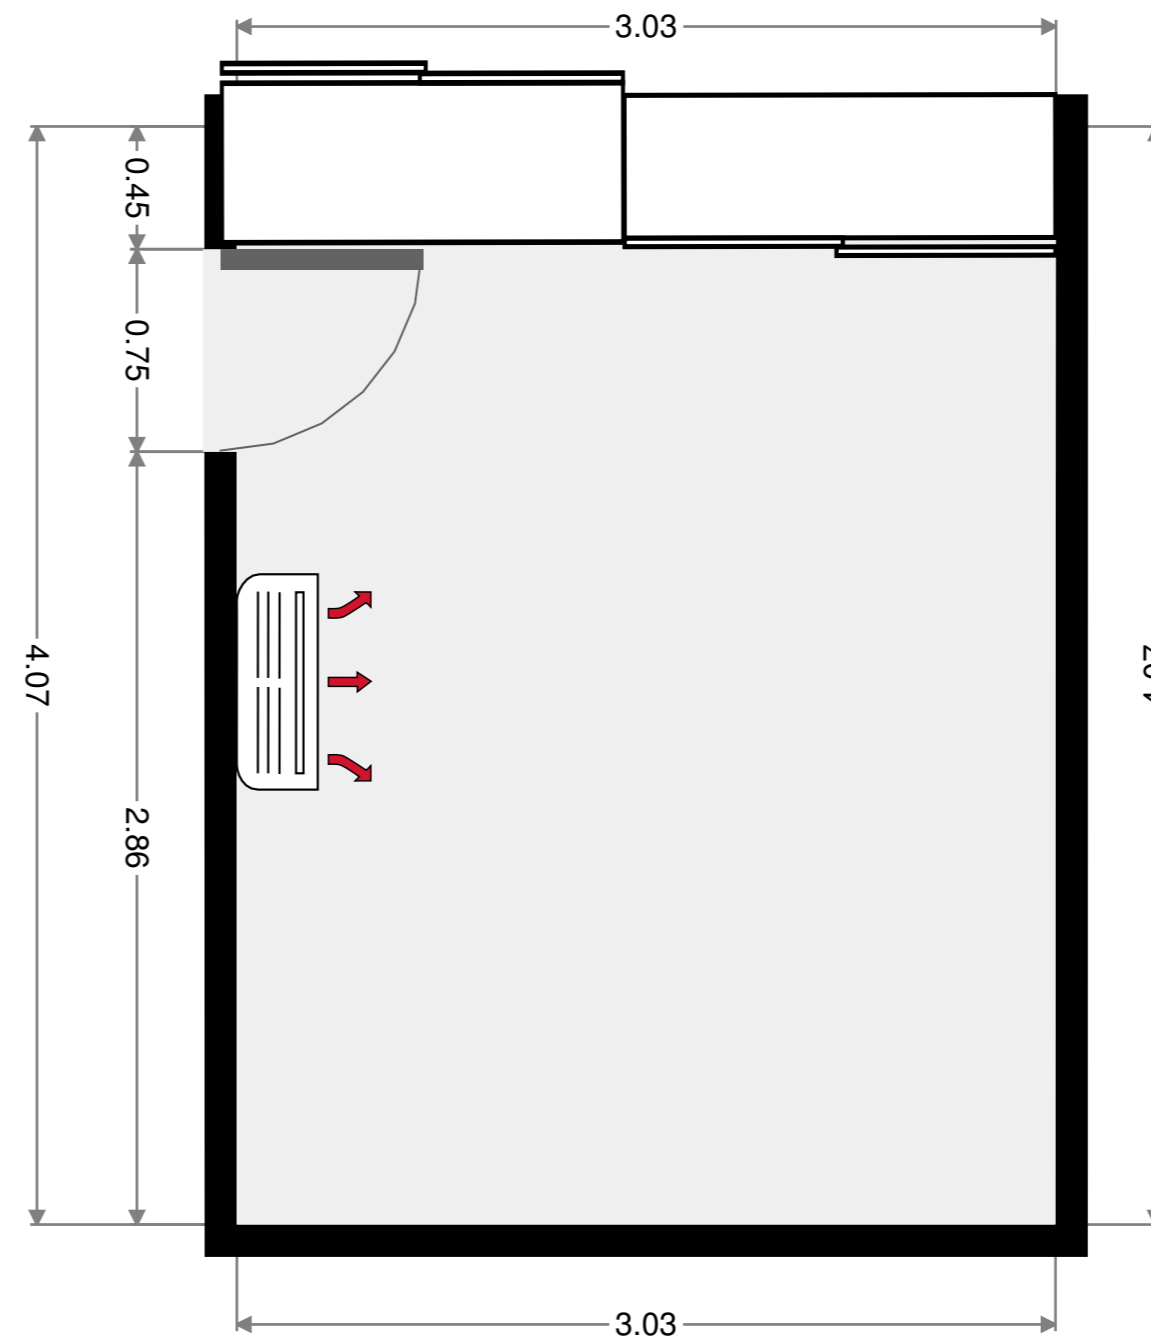

Outdoor Area

Width: 9.14 m
 Length: 10.27 m
 Area: 74.13 m²
 Perimeter: 38.84 m
 Ceiling Height: 2.17 m

Front Entry

Width: 2.57 m
 Length: 2.71 m
 Area: 6.97 m²
 Perimeter: 10.57 m

Closet

Width: 0.80 m
 Length: 1.88 m
 Area: 1.50 m²
 Perimeter: 5.35 m

Width: 0.88 m
 Length: 1.02 m
 Area: 0.89 m²
 Perimeter: 3.79 m

Width: 1.00 m
 Length: 2.70 m
 Area: 3.42 m²
 Perimeter: 7.79 m
 Ceiling Height: 2.17 m

Width: 1.02 m
 Length: 2.82 m
 Area: 2.86 m²
 Perimeter: 7.66 m

Toilet

Width: 1.03 m
Length: 1.57 m
Area: 1.61 m²
Perimeter: 5.19 m

Bathroom

Width: 2.54 m
 Length: 3.13 m
 Area: 7.95 m²
 Perimeter: 11.34 m

Living Room

Width: 4.67 m
 Length: 4.88 m
 Area: 19.52 m²
 Perimeter: 18.67 m

Hall

Width: 1.57 m
Length: 1.58 m
Area: 2.34 m²
Perimeter: 5.99 m
Ceiling Height: 2.17 m

Bedroom

Width: 3.03 m
Length: 4.07 m
Area: 12.33 m²
Perimeter: 14.20 m

Hall

Width: 0.98 m
Length: 0.99 m
Area: 0.96 m²
Perimeter: 3.92 m