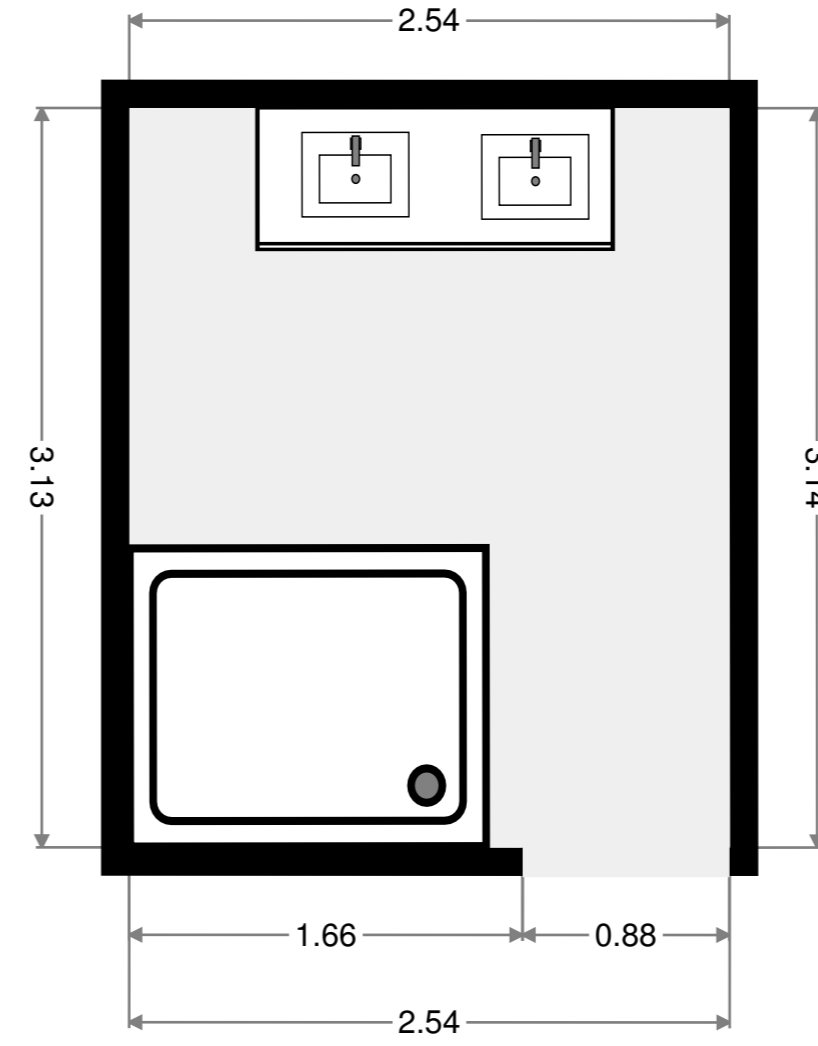

Bathroom

Width: 2.54 m
Length: 3.13 m
Area: 7.95 m²
Perimeter: 11.34 m