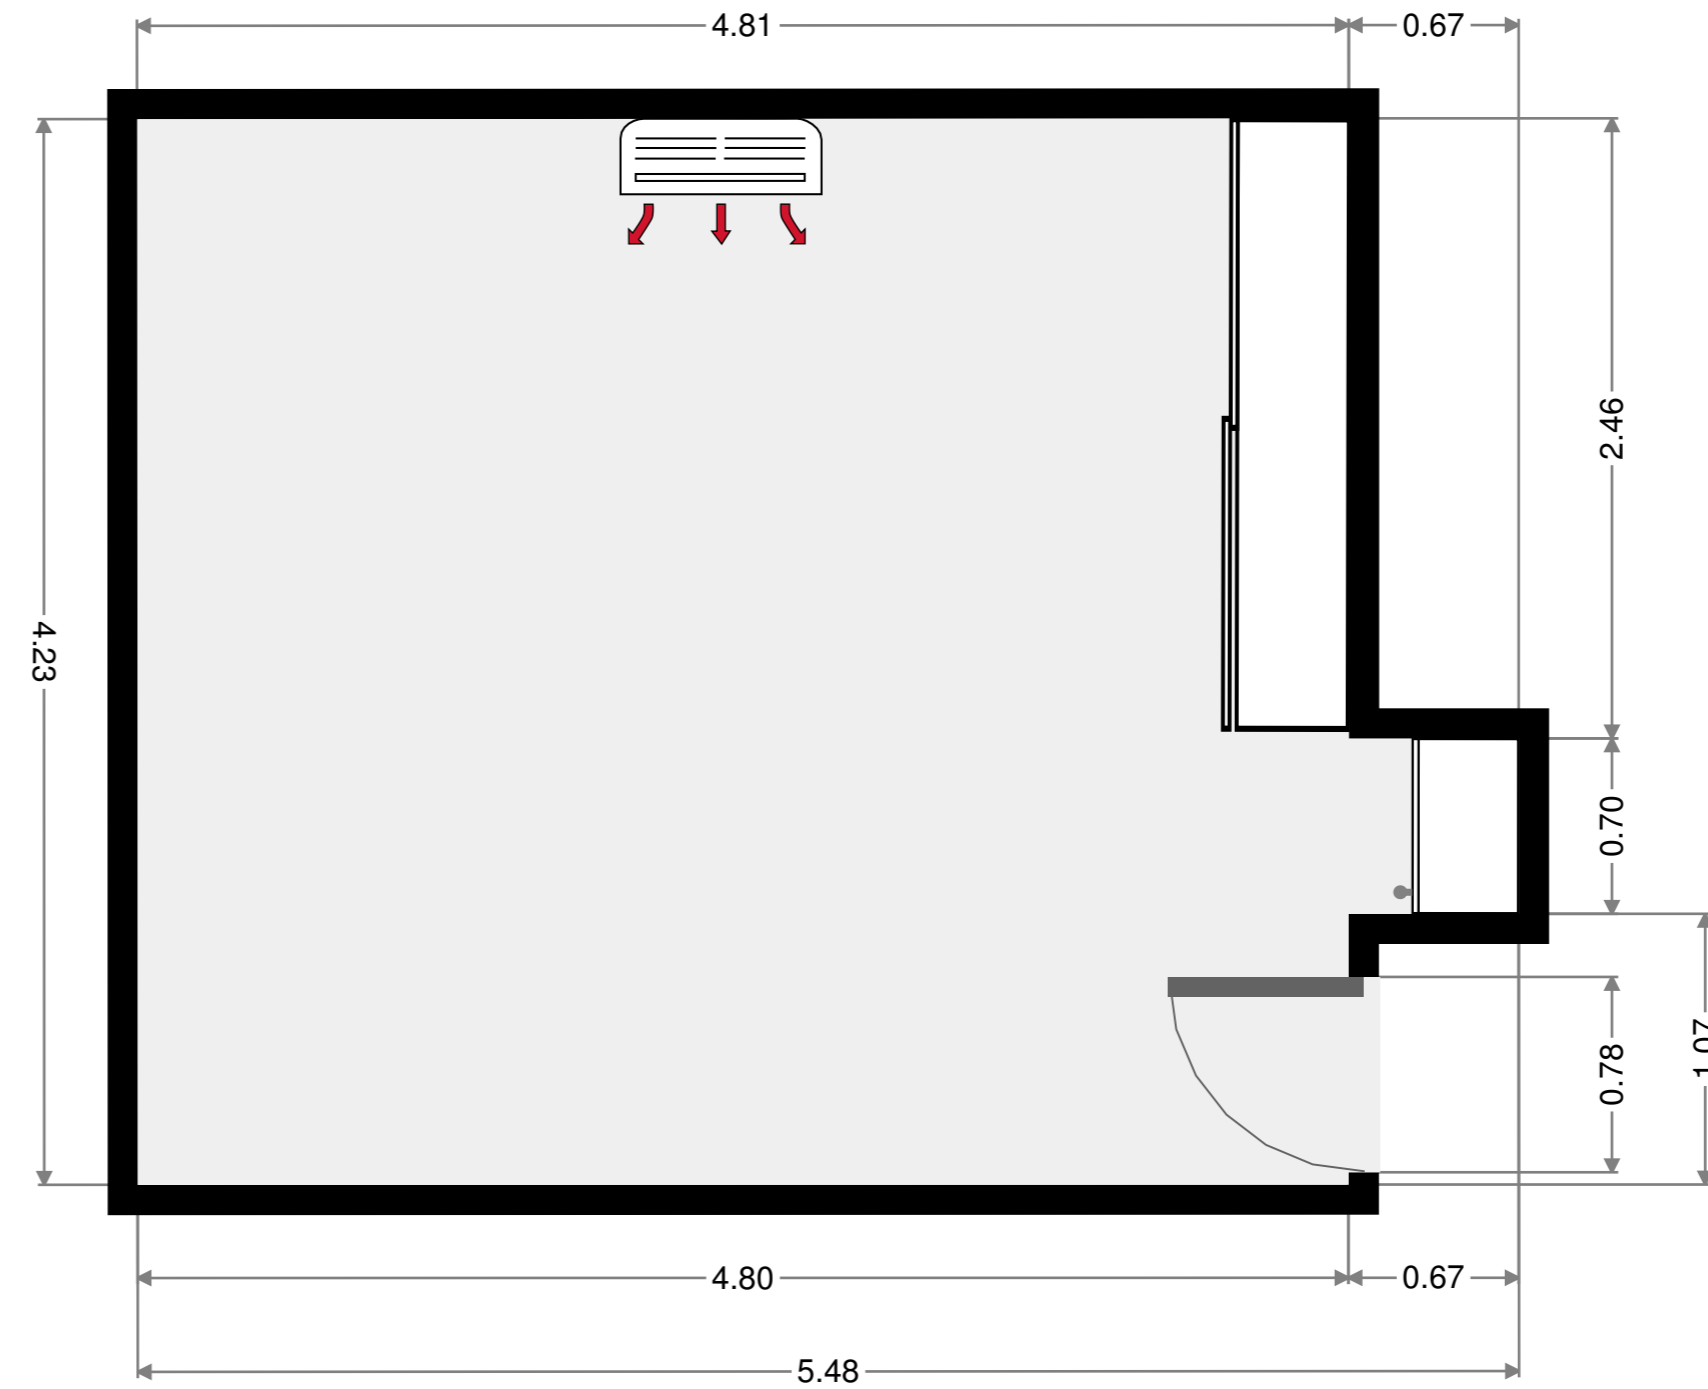

Width: 0.88 m
 Length: 1.02 m
 Area: 0.89 m²
 Perimeter: 3.79 m

Width: 1.00 m
 Length: 2.70 m
 Area: 3.42 m²
 Perimeter: 7.79 m
 Ceiling Height: 2.17 m

Width: 1.02 m
 Length: 2.82 m
 Area: 2.86 m²
 Perimeter: 7.66 m

Entry

Width: 3.10 m
 Length: 4.54 m
 Area: 10.33 m²
 Perimeter: 14.41 m
 Ceiling Height: 2.17 m

Dining Room

Width: 5.21 m
 Length: 6.55 m
 Area: 28.17 m²
 Perimeter: 23.54 m
 Ceiling Height: 2.17 m

Living Room

Bedroom

Width: 4.07 m
Length: 4.23 m
Area: 17.20 m²
Perimeter: 16.59 m

Hall

Width: 0.98 m
 Length: 1.80 m
 Area: 2.23 m²
 Perimeter: 6.13 m
 Ceiling Height: 2.17 m

Bedroom

Width: 4.23 m
 Length: 5.48 m
 Area: 20.79 m²
 Perimeter: 19.42 m
 Ceiling Height: 2.17 m

Hall

Width: 1.57 m
Length: 1.58 m
Area: 2.34 m²
Perimeter: 5.99 m
Ceiling Height: 2.17 m

Bedroom

Width: 3.03 m
Length: 4.07 m
Area: 12.33 m²
Perimeter: 14.20 m

Hall

Width: 0.98 m
Length: 0.99 m
Area: 0.96 m²
Perimeter: 3.92 m