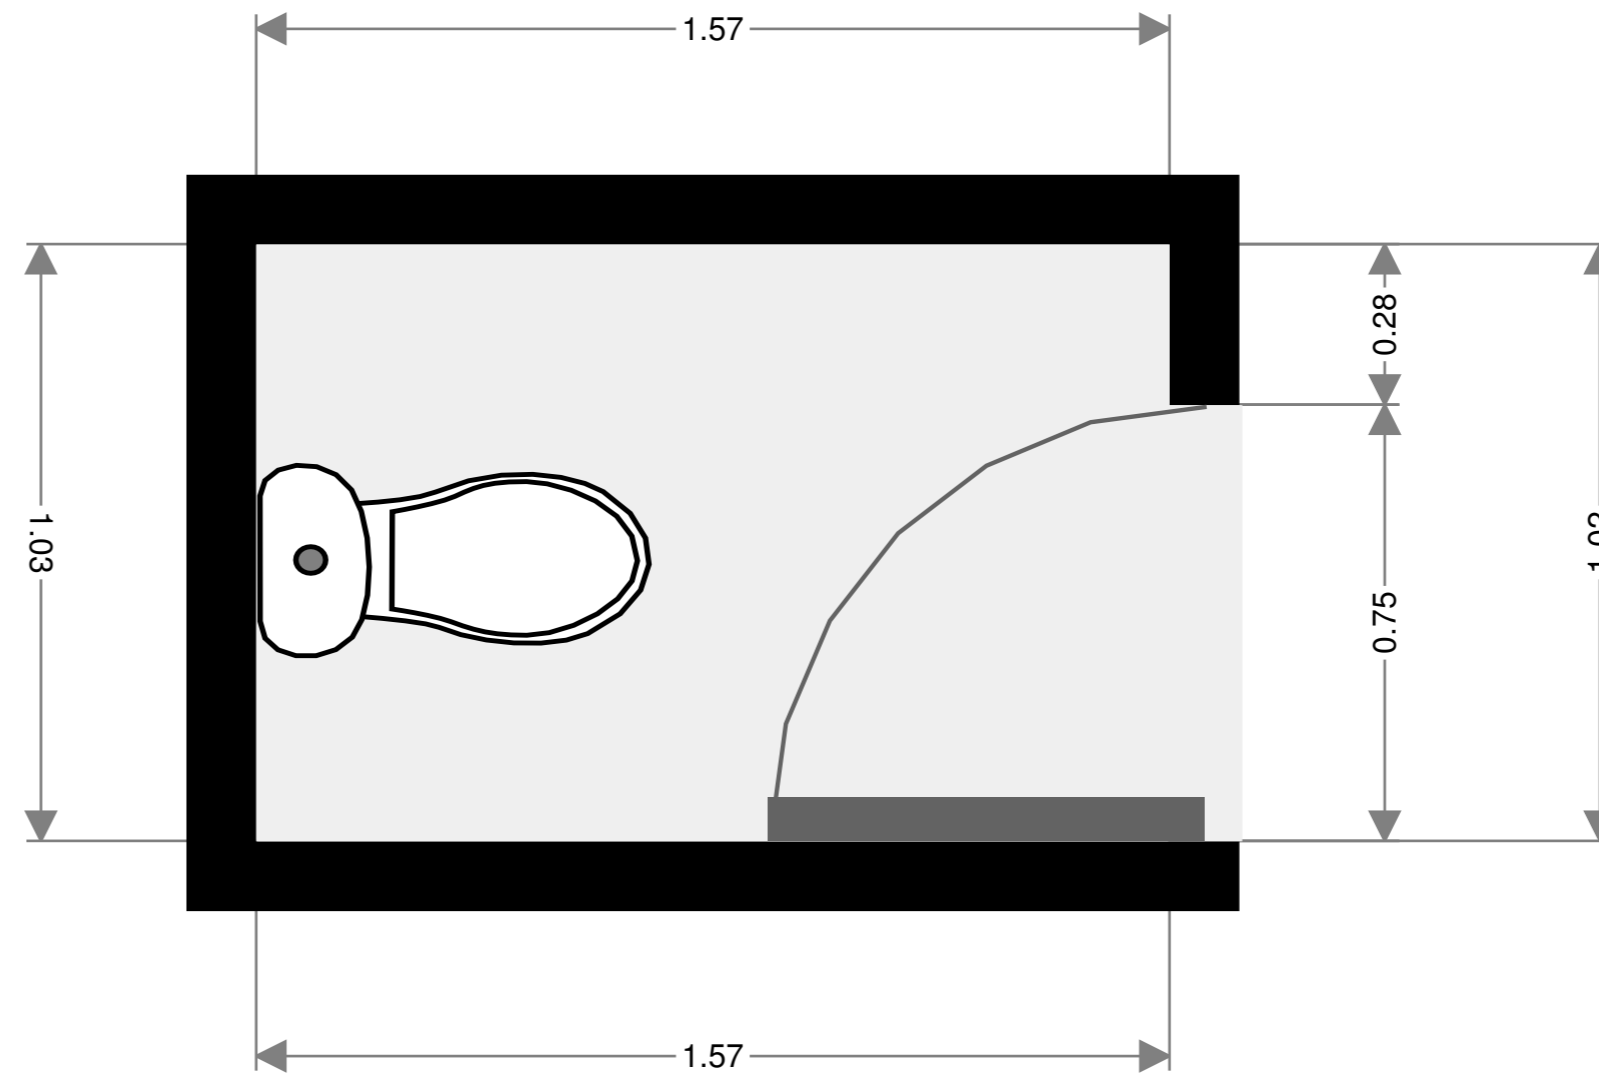

Width: 0.88 m
 Length: 1.02 m
 Area: 0.89 m²
 Perimeter: 3.79 m

Width: 1.00 m
 Length: 2.70 m
 Area: 3.42 m²
 Perimeter: 7.79 m
 Ceiling Height: 2.17 m

Width: 1.02 m
 Length: 2.82 m
 Area: 2.86 m²
 Perimeter: 7.66 m

Master Bedroom

Width: 4.23 m
Length: 5.23 m
Area: 21.87 m²
Perimeter: 18.82 m

WIR

Width: 1.67 m
Length: 4.22 m
Area: 7.08 m²
Perimeter: 11.81 m

Hall

Width: 0.89 m
Length: 1.12 m
Area: 1.00 m²
Perimeter: 4.02 m

Toilet

Width: 1.03 m
Length: 1.57 m
Area: 1.61 m²
Perimeter: 5.19 m

Bathroom

Width: 2.54 m
 Length: 3.13 m
 Area: 7.95 m²
 Perimeter: 11.34 m

Living Room

Width: 4.67 m
 Length: 4.88 m
 Area: 19.52 m²
 Perimeter: 18.67 m

Hall

Width: 1.57 m
Length: 1.58 m
Area: 2.34 m²
Perimeter: 5.99 m
Ceiling Height: 2.17 m

Bedroom

Width: 3.03 m
Length: 4.07 m
Area: 12.33 m²
Perimeter: 14.20 m

Hall

Width: 0.98 m
Length: 0.99 m
Area: 0.96 m²
Perimeter: 3.92 m