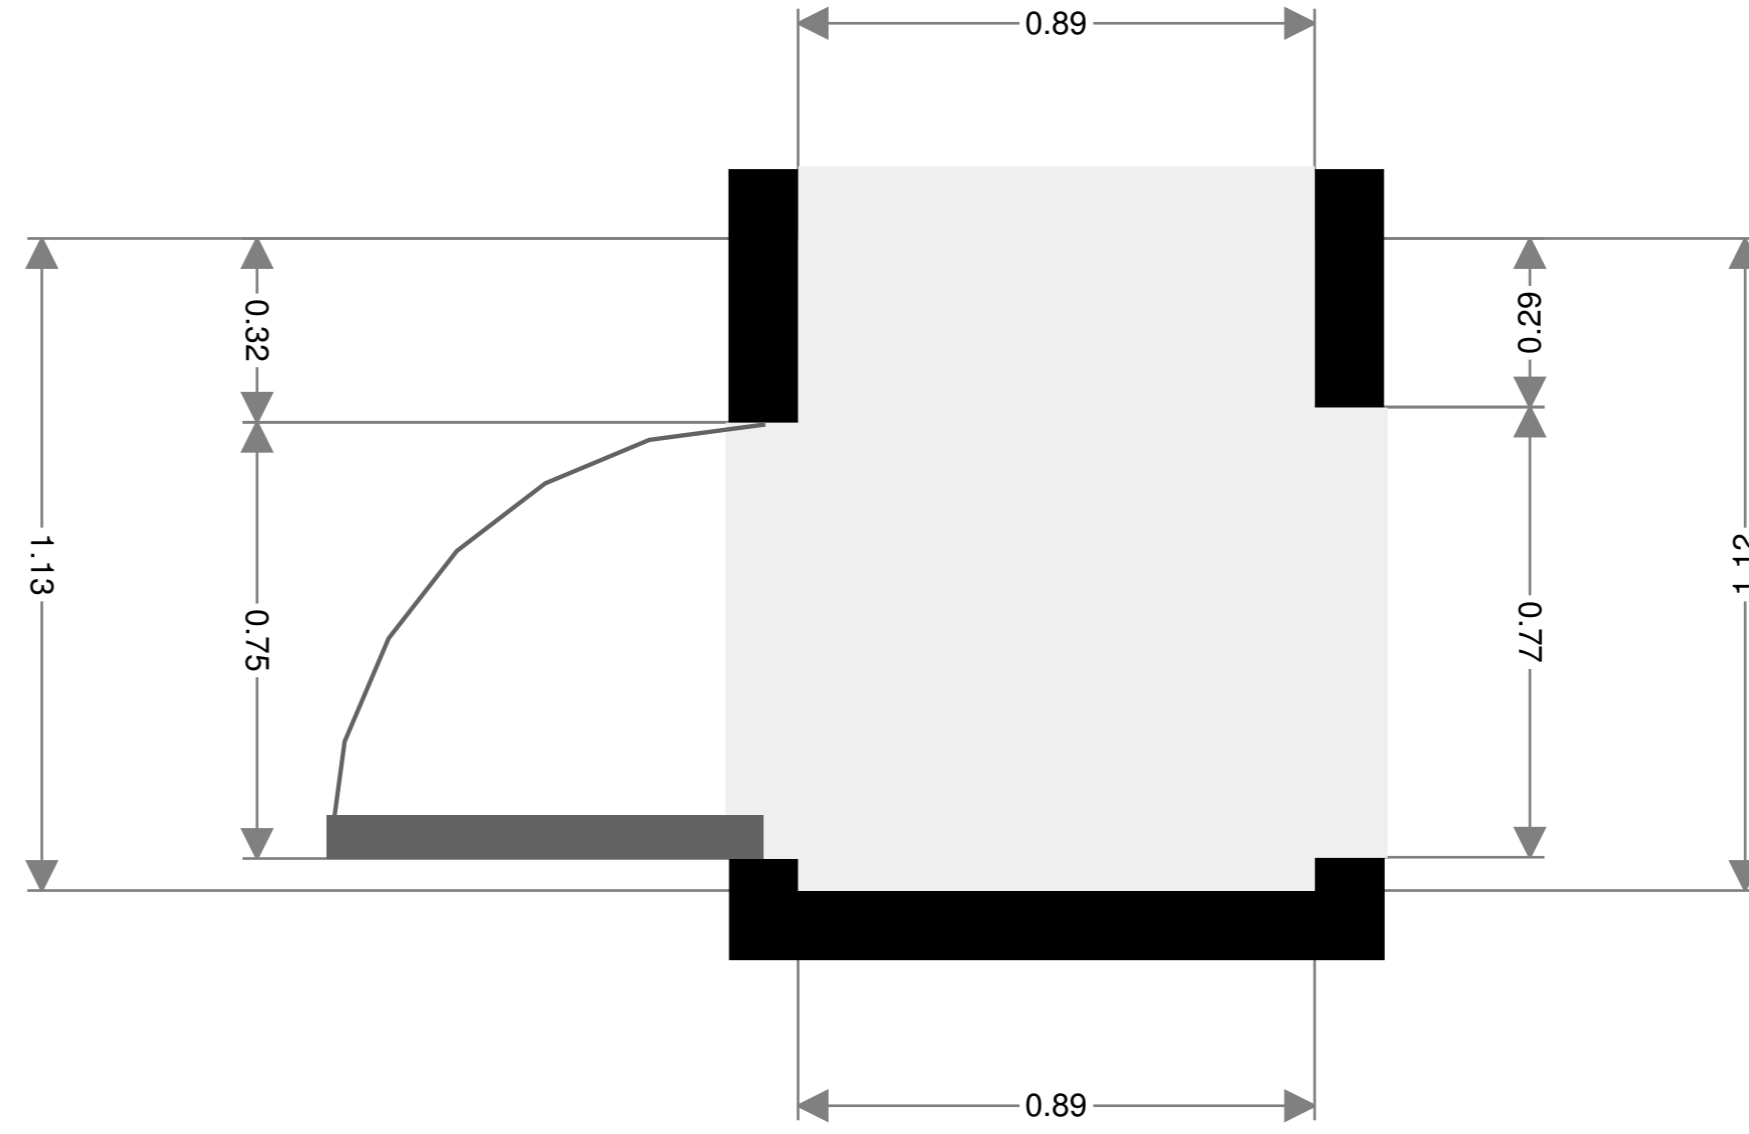

Width: 0.88 m
 Length: 1.02 m
 Area: 0.89 m²
 Perimeter: 3.79 m

Width: 1.00 m
 Length: 2.70 m
 Area: 3.42 m²
 Perimeter: 7.79 m
 Ceiling Height: 2.17 m

Width: 1.02 m
 Length: 2.82 m
 Area: 2.86 m²
 Perimeter: 7.66 m

Master Bedroom

Width: 4.23 m
Length: 5.23 m
Area: 21.87 m²
Perimeter: 18.82 m

WIR

Width: 1.67 m
Length: 4.22 m
Area: 7.08 m²
Perimeter: 11.81 m

Hall

Width: 0.89 m
Length: 1.12 m
Area: 1.00 m²
Perimeter: 4.02 m

Toilet

Width: 1.03 m
Length: 1.57 m
Area: 1.61 m²
Perimeter: 5.19 m

Bathroom

Width: 2.54 m
 Length: 3.13 m
 Area: 7.95 m²
 Perimeter: 11.34 m

Living Room

Width: 4.67 m
 Length: 4.88 m
 Area: 19.52 m²
 Perimeter: 18.67 m

Hall

Width: 1.57 m
Length: 1.58 m
Area: 2.34 m²
Perimeter: 5.99 m
Ceiling Height: 2.17 m

Bedroom

Width: 3.03 m
Length: 4.07 m
Area: 12.33 m²
Perimeter: 14.20 m

Hall

Width: 0.98 m
Length: 0.99 m
Area: 0.96 m²
Perimeter: 3.92 m