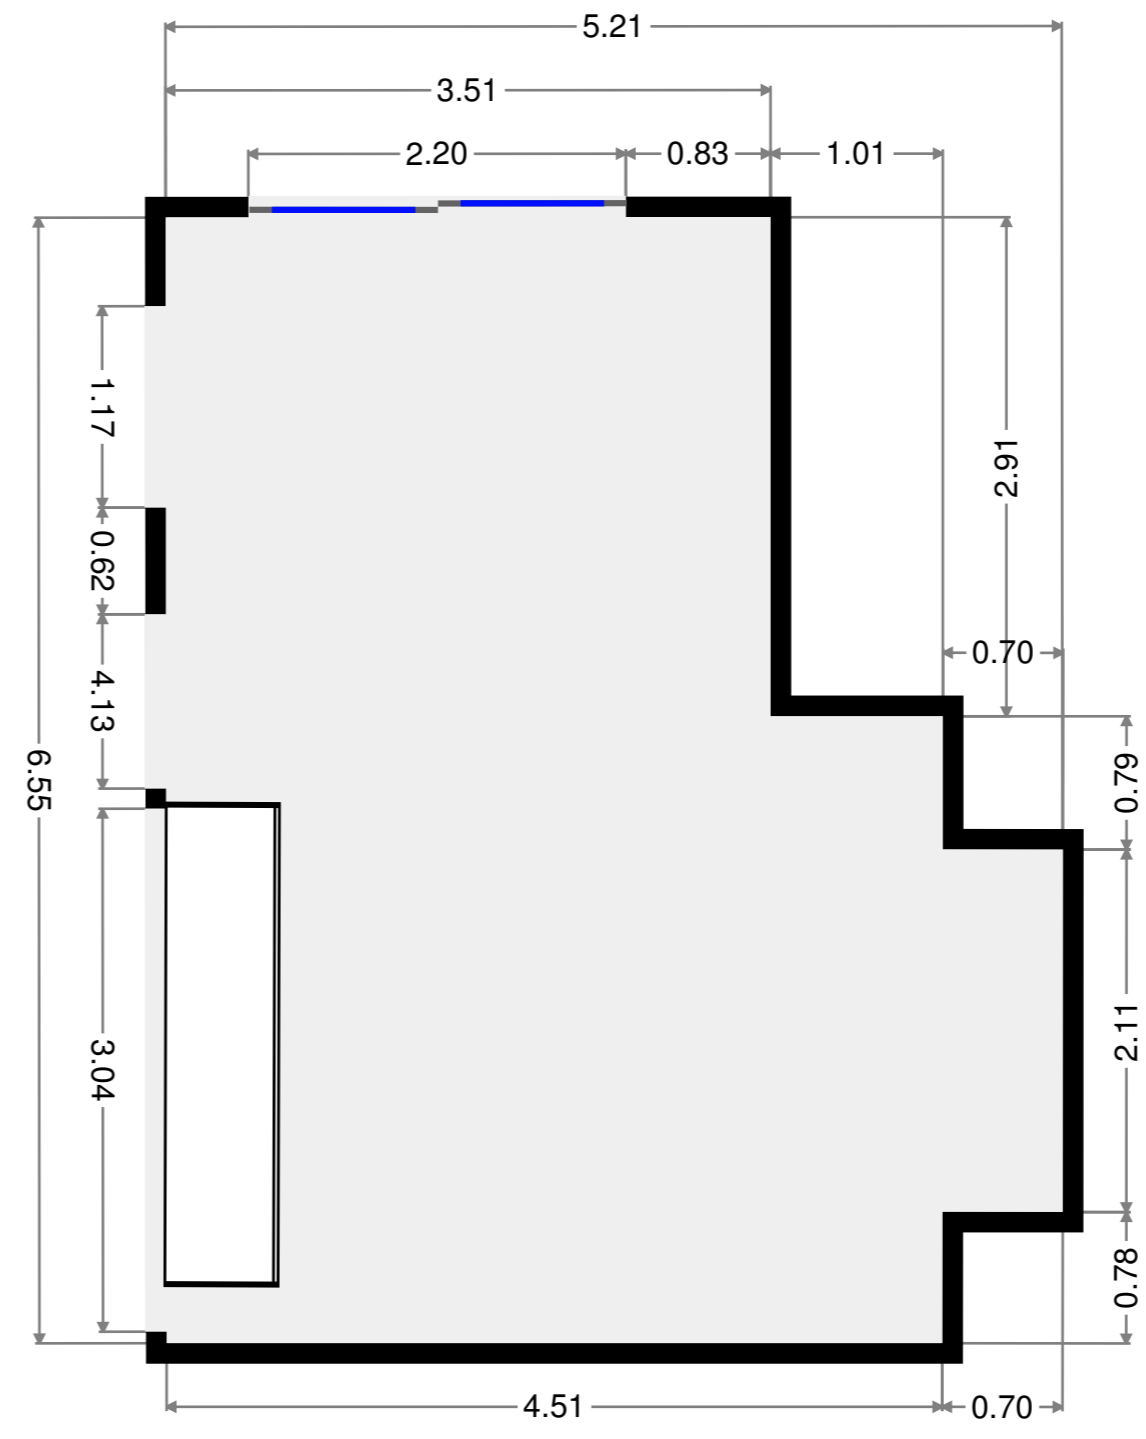

Closet

Width: 0.79 m
Length: 0.97 m
Area: 0.77 m²
Perimeter: 3.53 m

Bathroom

Width: 1.91 m
Length: 3.13 m
Area: 5.99 m²
Perimeter: 10.08 m

Toilet

Width: 0.88 m
 Length: 1.97 m
 Area: 1.74 m²
 Perimeter: 5.71 m

Width: 0.88 m
 Length: 1.02 m
 Area: 0.89 m²
 Perimeter: 3.79 m

Width: 1.00 m
 Length: 2.70 m
 Area: 3.42 m²
 Perimeter: 7.79 m
 Ceiling Height: 2.17 m

Width: 1.02 m
 Length: 2.82 m
 Area: 2.86 m²
 Perimeter: 7.66 m

Entry

Width: 3.10 m
 Length: 4.54 m
 Area: 10.33 m²
 Perimeter: 14.41 m
 Ceiling Height: 2.17 m

Dining Room

Width: 5.21 m
 Length: 6.55 m
 Area: 28.17 m²
 Perimeter: 23.54 m
 Ceiling Height: 2.17 m

Living Room

Bedroom

Width: 4.07 m
Length: 4.23 m
Area: 17.20 m²
Perimeter: 16.59 m

Hall

Width: 0.98 m
 Length: 1.80 m
 Area: 2.23 m²
 Perimeter: 6.13 m
 Ceiling Height: 2.17 m

Bedroom

Width: 4.23 m
 Length: 5.48 m
 Area: 20.79 m²
 Perimeter: 19.42 m
 Ceiling Height: 2.17 m