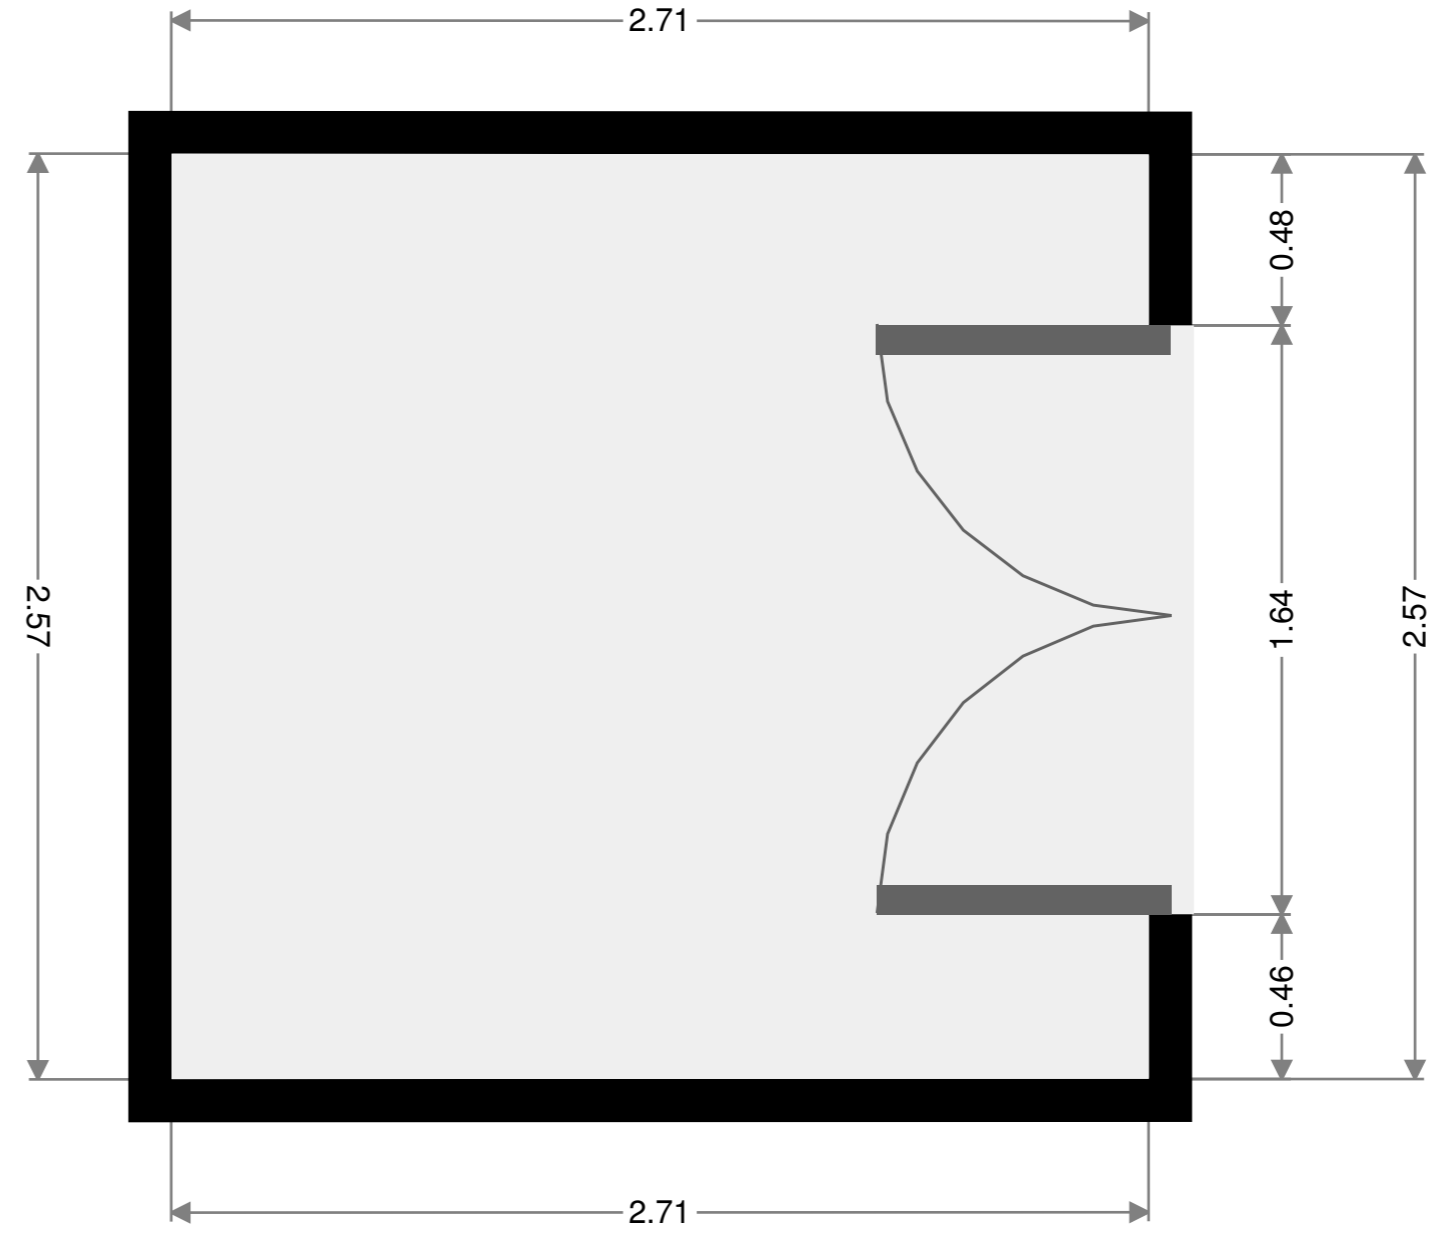

Kitchen

Width: 2.82 m
Length: 3.12 m
Area: 8.80 m²
Perimeter: 11.88 m

Pool Area

Width: 10.47 m
Length: 13.88 m
Area: 145.30 m²
Perimeter: 48.69 m
Ceiling Height: 2.17 m

Hall

Width: 143 m
Length: 12.44 m
Area: 1747 m²
Perimeter: 27.68 m
Ceiling Height: 2.17 m

Outdoor Area

Width: 9.14 m
 Length: 10.27 m
 Area: 74.13 m²
 Perimeter: 38.84 m
 Ceiling Height: 2.17 m

Front Entry

Width: 2.57 m
 Length: 2.71 m
 Area: 6.97 m²
 Perimeter: 10.57 m

Closet

Width: 0.80 m
 Length: 1.88 m
 Area: 1.50 m²
 Perimeter: 5.35 m

Width: 0.88 m
 Length: 1.02 m
 Area: 0.89 m²
 Perimeter: 3.79 m

Width: 1.00 m
 Length: 2.70 m
 Area: 3.42 m²
 Perimeter: 7.79 m
 Ceiling Height: 2.17 m

Width: 1.02 m
 Length: 2.82 m
 Area: 2.86 m²
 Perimeter: 7.66 m

Entry

Width: 3.10 m
 Length: 4.54 m
 Area: 10.33 m²
 Perimeter: 14.41 m
 Ceiling Height: 2.17 m

Dining Room

Width: 5.21 m
 Length: 6.55 m
 Area: 28.17 m²
 Perimeter: 23.54 m
 Ceiling Height: 2.17 m

Living Room