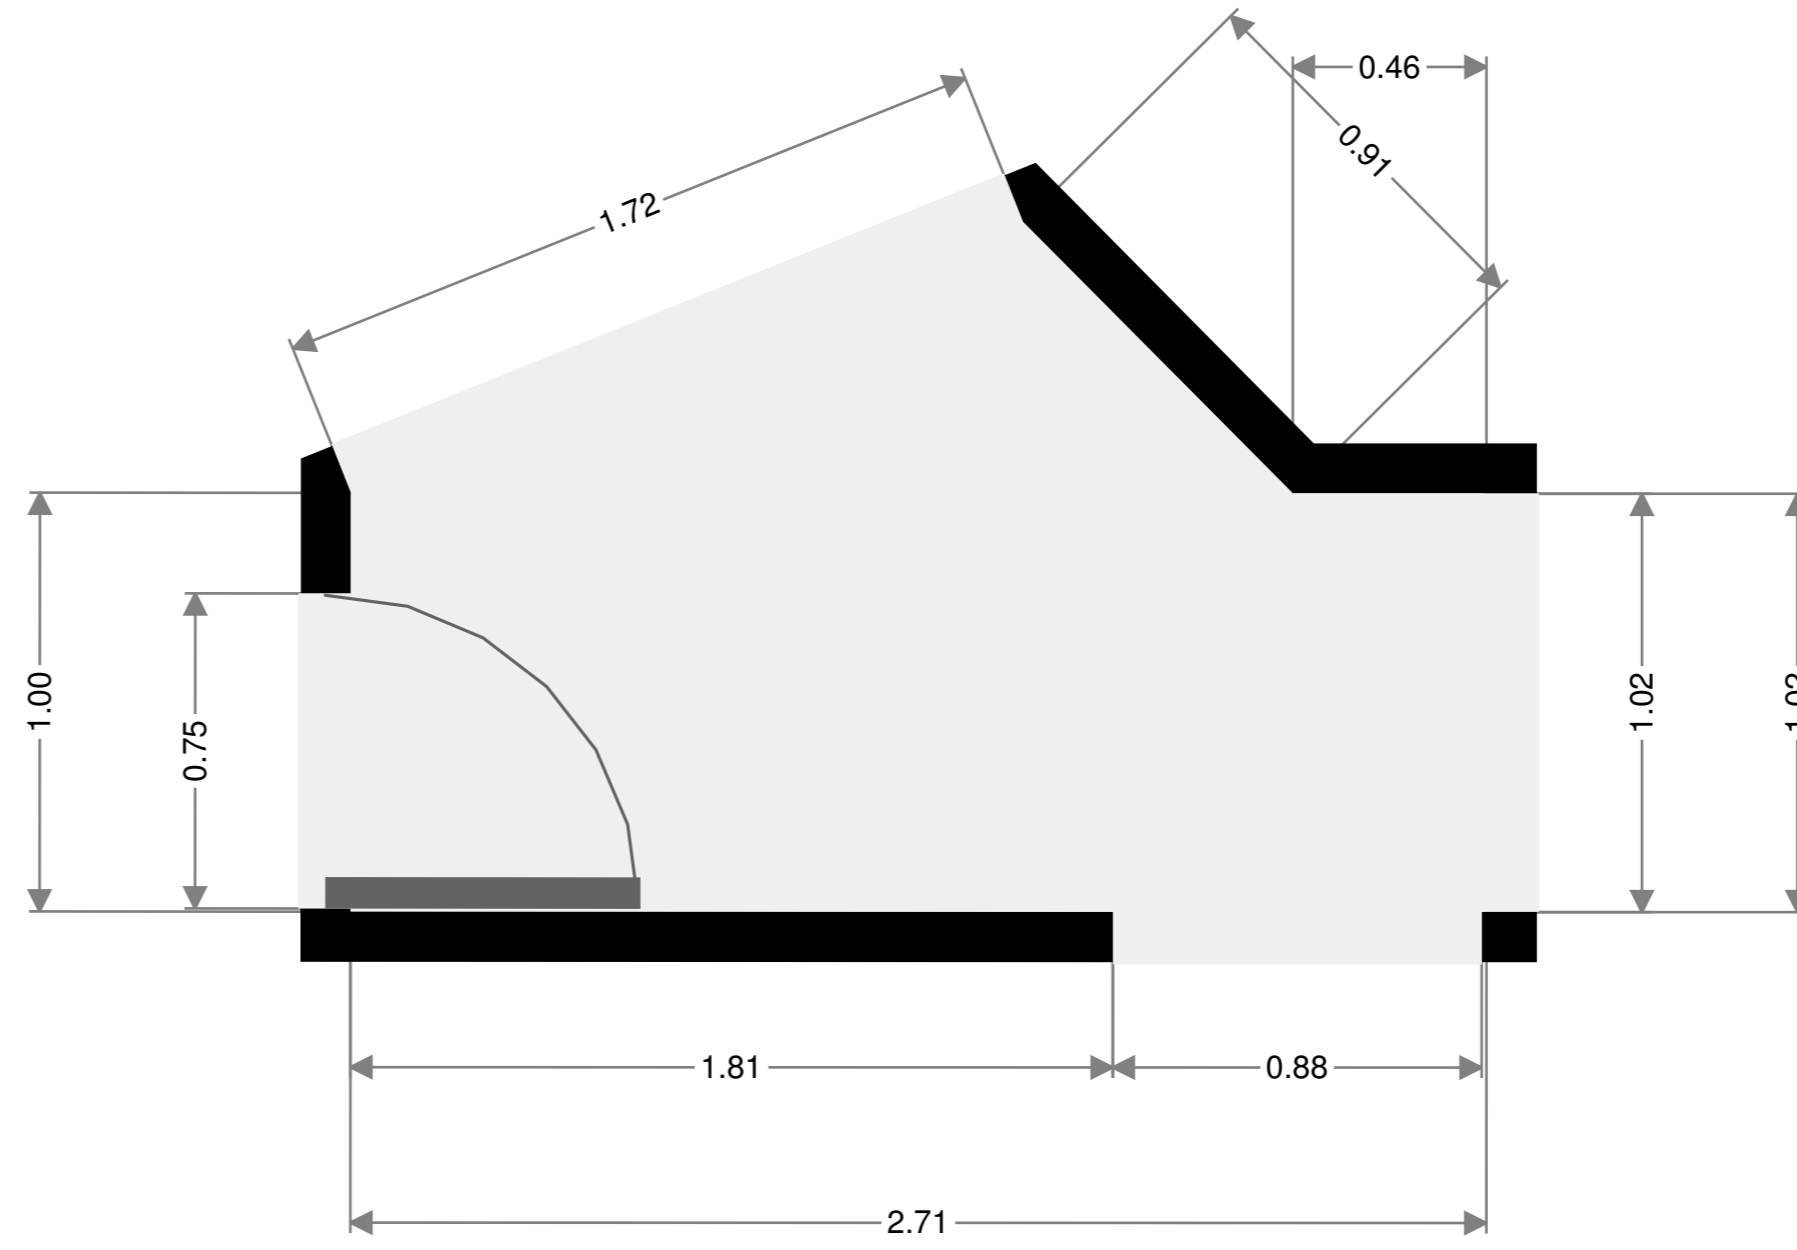

Outdoor Area

Width: 9.14 m
 Length: 10.27 m
 Area: 74.13 m²
 Perimeter: 38.84 m
 Ceiling Height: 2.17 m

Front Entry

Width: 2.57 m
 Length: 2.71 m
 Area: 6.97 m²
 Perimeter: 10.57 m

Closet

Width: 0.80 m
 Length: 1.88 m
 Area: 1.50 m²
 Perimeter: 5.35 m

Closet

Width: 0.79 m
Length: 0.97 m
Area: 0.77 m²
Perimeter: 3.53 m

Bathroom

Width: 1.91 m
Length: 3.13 m
Area: 5.99 m²
Perimeter: 10.08 m

Toilet

Width: 0.88 m
 Length: 1.97 m
 Area: 1.74 m²
 Perimeter: 5.71 m

Width: 0.88 m
 Length: 1.02 m
 Area: 0.89 m²
 Perimeter: 3.79 m

Width: 1.00 m
 Length: 2.70 m
 Area: 3.42 m²
 Perimeter: 7.79 m
 Ceiling Height: 2.17 m

Width: 1.02 m
 Length: 2.82 m
 Area: 2.86 m²
 Perimeter: 7.66 m

Entry

Width: 3.10 m
 Length: 4.54 m
 Area: 10.33 m²
 Perimeter: 14.41 m
 Ceiling Height: 2.17 m

Dining Room

Width: 5.21 m
 Length: 6.55 m
 Area: 28.17 m²
 Perimeter: 23.54 m
 Ceiling Height: 2.17 m

Living Room