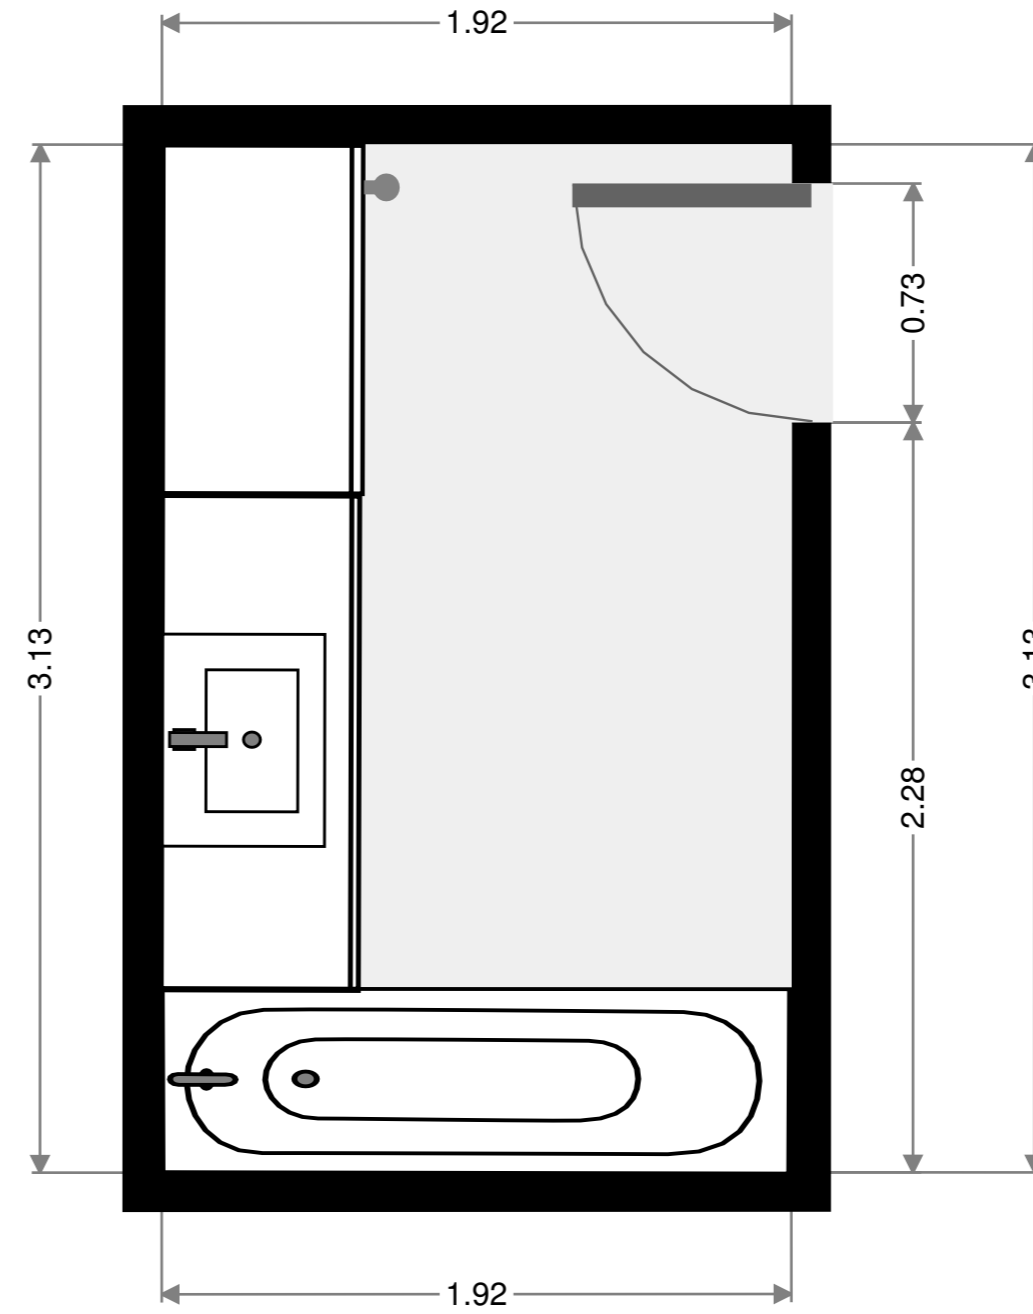

Outdoor Area

Width: 9.14 m
 Length: 10.27 m
 Area: 74.13 m²
 Perimeter: 38.84 m
 Ceiling Height: 2.17 m

Front Entry

Width: 2.57 m
 Length: 2.71 m
 Area: 6.97 m²
 Perimeter: 10.57 m

Closet

Width: 0.80 m
 Length: 1.88 m
 Area: 1.50 m²
 Perimeter: 5.35 m

Closet

Width: 0.79 m
Length: 0.97 m
Area: 0.77 m²
Perimeter: 3.53 m

Bathroom

Width: 1.91 m
Length: 3.13 m
Area: 5.99 m²
Perimeter: 10.08 m

Toilet

Width: 0.88 m
 Length: 1.97 m
 Area: 1.74 m²
 Perimeter: 5.71 m

Width: 0.88 m
 Length: 1.02 m
 Area: 0.89 m²
 Perimeter: 3.79 m

Width: 1.00 m
 Length: 2.70 m
 Area: 3.42 m²
 Perimeter: 7.79 m
 Ceiling Height: 2.17 m

Width: 1.02 m
 Length: 2.82 m
 Area: 2.86 m²
 Perimeter: 7.66 m

Entry

Width: 3.10 m
 Length: 4.54 m
 Area: 10.33 m²
 Perimeter: 14.41 m
 Ceiling Height: 2.17 m

Dining Room

Width: 5.21 m
 Length: 6.55 m
 Area: 28.17 m²
 Perimeter: 23.54 m
 Ceiling Height: 2.17 m

Living Room