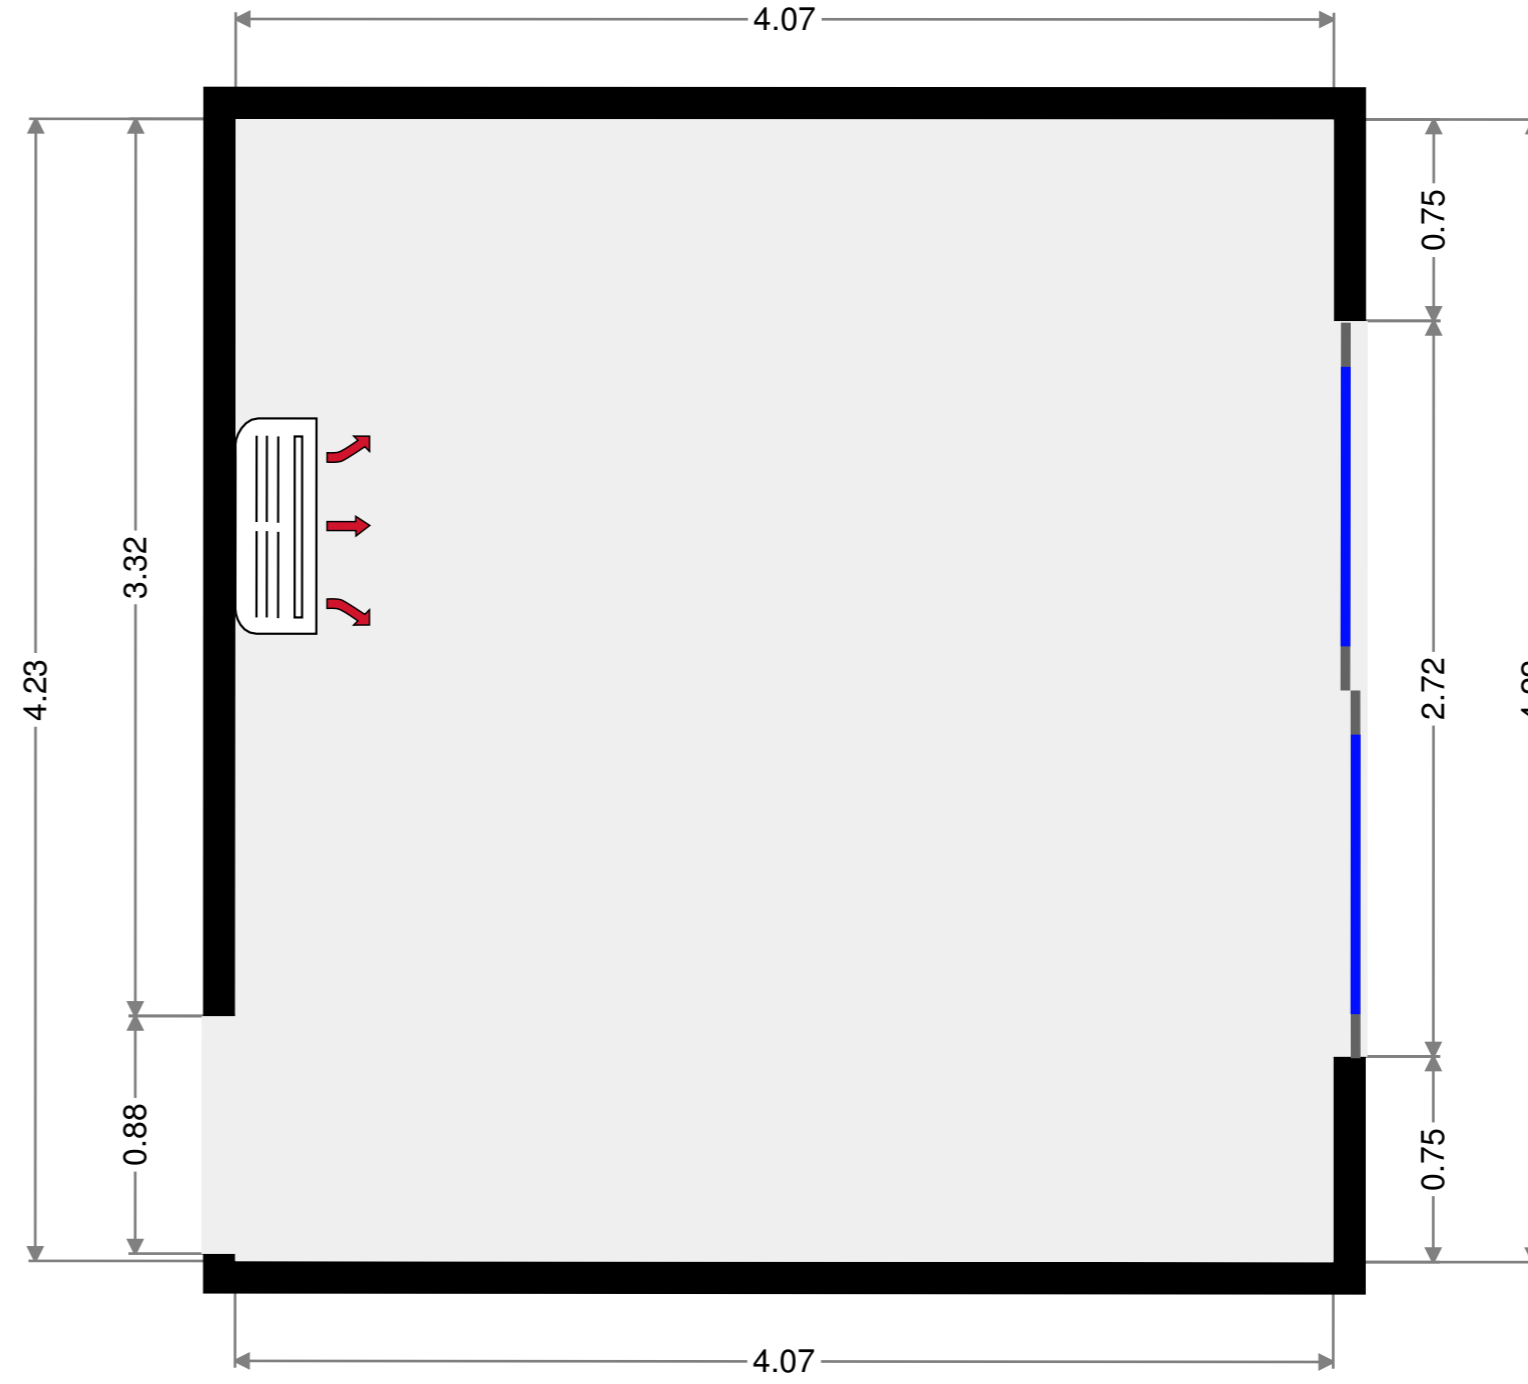

Width: 0.88 m
 Length: 1.02 m
 Area: 0.89 m²
 Perimeter: 3.79 m

Width: 1.00 m
 Length: 2.70 m
 Area: 3.42 m²
 Perimeter: 7.79 m
 Ceiling Height: 2.17 m

Width: 1.02 m
 Length: 2.82 m
 Area: 2.86 m²
 Perimeter: 7.66 m

Entry

Width: 3.10 m
 Length: 4.54 m
 Area: 10.33 m²
 Perimeter: 14.41 m
 Ceiling Height: 2.17 m

Dining Room

Width: 5.21 m
 Length: 6.55 m
 Area: 28.17 m²
 Perimeter: 23.54 m
 Ceiling Height: 2.17 m

Living Room

Width: 3.98 m
 Length: 4.53 m
 Area: 17.69 m²
 Perimeter: 16.32 m
 Ceiling Height: 2.17 m

Bathroom

Width: 2.41 m
 Length: 4.24 m
 Area: 8.62 m²
 Perimeter: 13.06 m
 Ceiling Height: 2.17 m

WIR

Width: 1.79 m
Length: 3.16 m
Area: 5.66 m²
Perimeter: 9.89 m

Bedroom

Width: 4.07 m
Length: 4.23 m
Area: 17.20 m²
Perimeter: 16.59 m

Hall

Width: 0.98 m
 Length: 1.80 m
 Area: 2.23 m²
 Perimeter: 6.13 m
 Ceiling Height: 2.17 m

Bedroom

Width: 4.23 m
 Length: 5.48 m
 Area: 20.79 m²
 Perimeter: 19.42 m
 Ceiling Height: 2.17 m