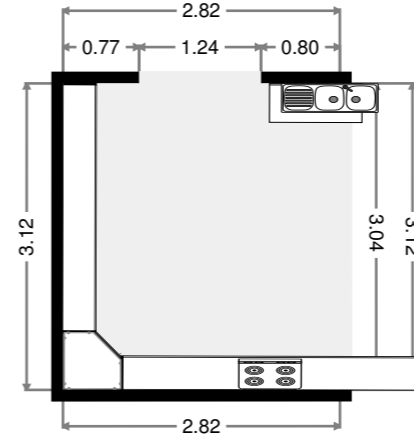

Kitchen

Width: 2.82 m
Length: 3.12 m
Area: 8.80 m²
Perimeter: 11.88 m

Pool Area

Width: 10.47 m
Length: 13.88 m
Area: 145.30 m²
Perimeter: 48.69 m
Ceiling Height: 2.17 m

Hall

Width: 143 m
Length: 12.44 m
Area: 1747 m²
Perimeter: 27.68 m
Ceiling Height: 2.17 m

Outdoor Area

Width: 9.14 m
 Length: 10.27 m
 Area: 74.13 m²
 Perimeter: 38.84 m
 Ceiling Height: 2.17 m

Front Entry

Width: 2.57 m
 Length: 2.71 m
 Area: 6.97 m²
 Perimeter: 10.57 m

Closet

Width: 0.80 m
 Length: 1.88 m
 Area: 1.50 m²
 Perimeter: 5.35 m

Closet

Width: 0.79 m
Length: 0.97 m
Area: 0.77 m²
Perimeter: 3.53 m

Bathroom

Width: 1.91 m
Length: 3.13 m
Area: 5.99 m²
Perimeter: 10.08 m

Toilet

Width: 0.88 m
 Length: 1.97 m
 Area: 1.74 m²
 Perimeter: 5.71 m

Width: 0.88 m
 Length: 1.02 m
 Area: 0.89 m²
 Perimeter: 3.79 m

Width: 1.00 m
 Length: 2.70 m
 Area: 3.42 m²
 Perimeter: 7.79 m
 Ceiling Height: 2.17 m

Width: 1.02 m
 Length: 2.82 m
 Area: 2.86 m²
 Perimeter: 7.66 m