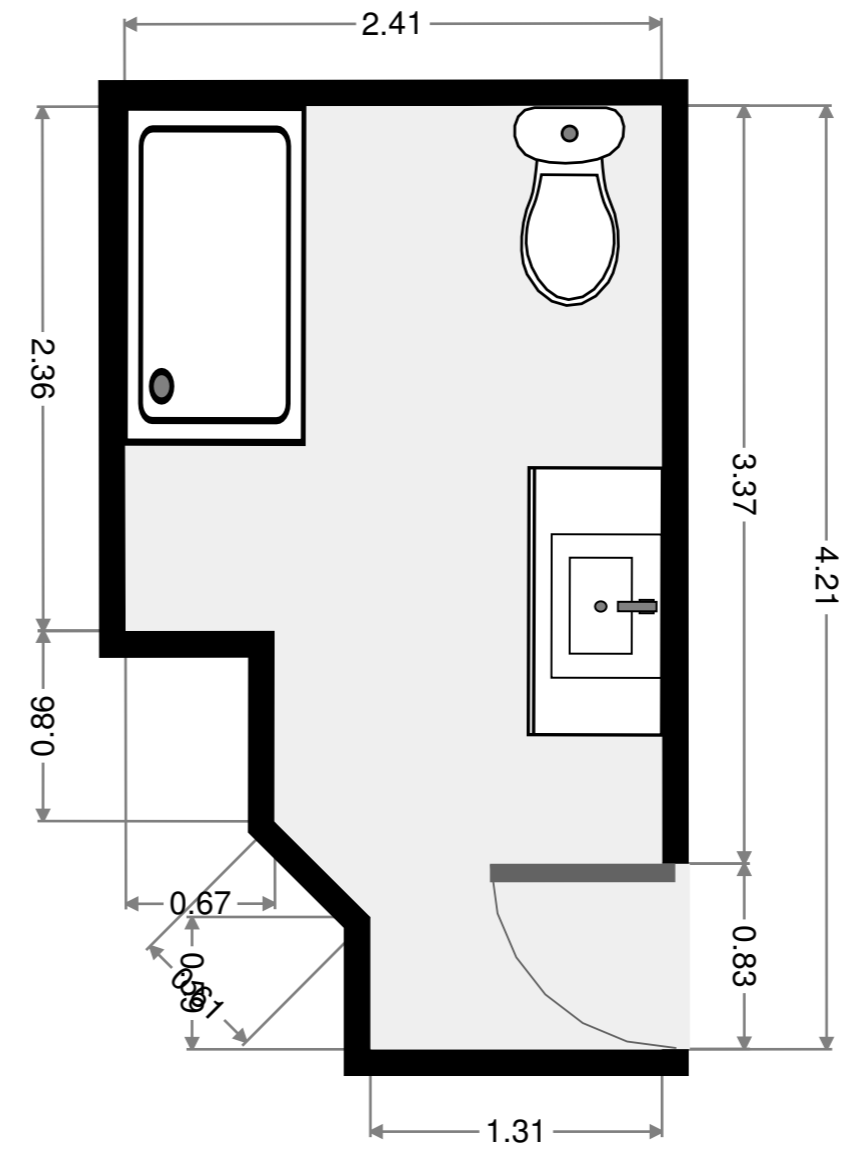

Width: 0.88 m
 Length: 1.02 m
 Area: 0.89 m²
 Perimeter: 3.79 m

Width: 1.00 m
 Length: 2.70 m
 Area: 3.42 m²
 Perimeter: 7.79 m
 Ceiling Height: 2.17 m

Width: 1.02 m
 Length: 2.82 m
 Area: 2.86 m²
 Perimeter: 7.66 m

Entry

Width: 3.10 m
 Length: 4.54 m
 Area: 10.33 m²
 Perimeter: 14.41 m
 Ceiling Height: 2.17 m

Dining Room

Width: 5.21 m
 Length: 6.55 m
 Area: 28.17 m²
 Perimeter: 23.54 m
 Ceiling Height: 2.17 m

Living Room

Width: 3.98 m
 Length: 4.53 m
 Area: 17.69 m²
 Perimeter: 16.32 m
 Ceiling Height: 2.17 m

Bathroom

Width: 2.41 m
 Length: 4.24 m
 Area: 8.62 m²
 Perimeter: 13.06 m
 Ceiling Height: 2.17 m

WIR

Width: 1.79 m
Length: 3.16 m
Area: 5.66 m²
Perimeter: 9.89 m

Bedroom

Width: 4.07 m
Length: 4.23 m
Area: 17.20 m²
Perimeter: 16.59 m

Hall

Width: 0.98 m
 Length: 1.80 m
 Area: 2.23 m²
 Perimeter: 6.13 m
 Ceiling Height: 2.17 m

Bedroom

Width: 4.23 m
 Length: 5.48 m
 Area: 20.79 m²
 Perimeter: 19.42 m
 Ceiling Height: 2.17 m