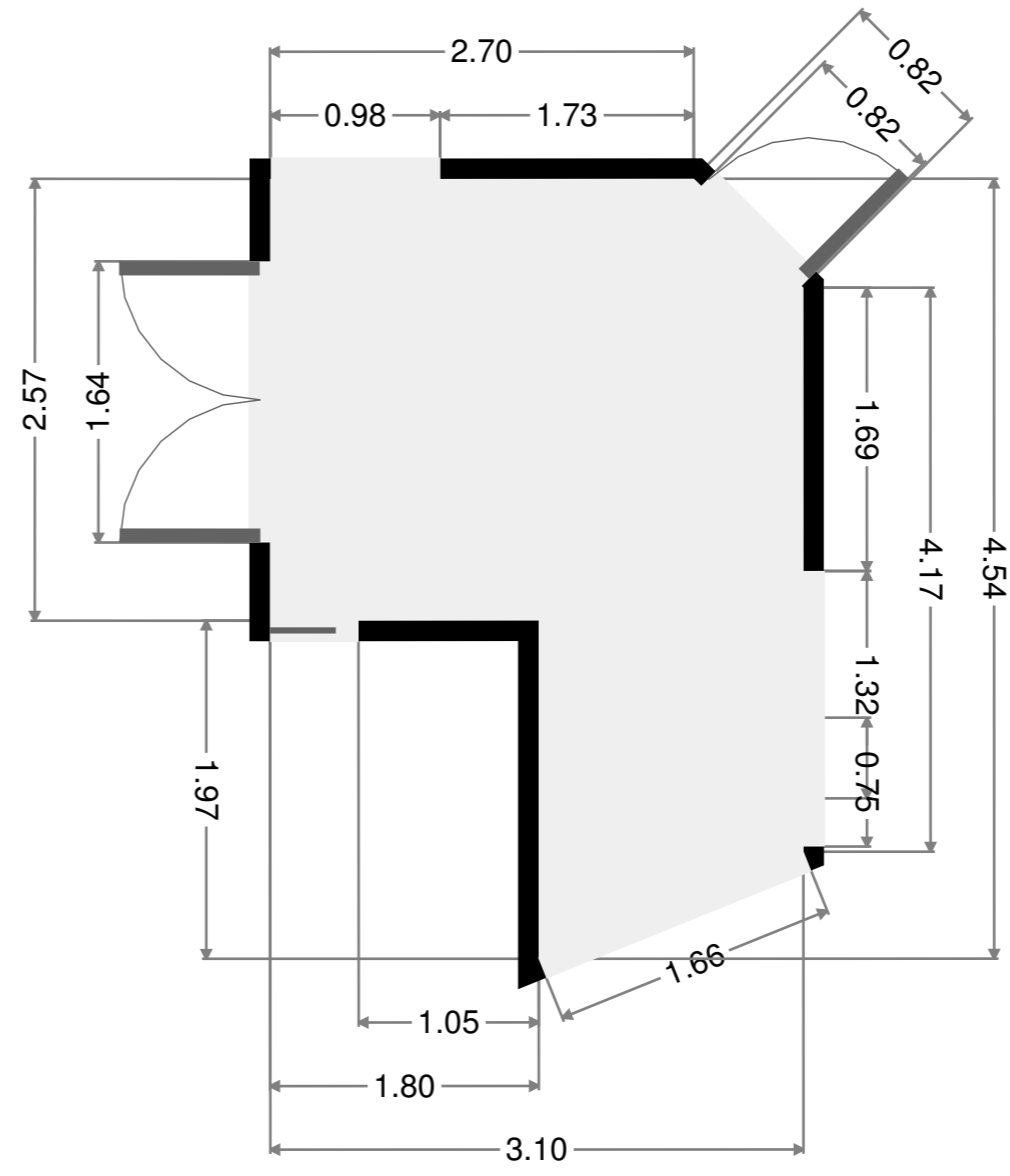

Width: 0.88 m
 Length: 1.02 m
 Area: 0.89 m²
 Perimeter: 3.79 m

Width: 1.00 m
 Length: 2.70 m
 Area: 3.42 m²
 Perimeter: 7.79 m
 Ceiling Height: 2.17 m

Width: 1.02 m
 Length: 2.82 m
 Area: 2.86 m²
 Perimeter: 7.66 m

Entry

Width: 3.10 m
 Length: 4.54 m
 Area: 10.33 m²
 Perimeter: 14.41 m
 Ceiling Height: 2.17 m

Dining Room

Width: 5.21 m
 Length: 6.55 m
 Area: 28.17 m²
 Perimeter: 23.54 m
 Ceiling Height: 2.17 m

Living Room

Width: 3.98 m
 Length: 4.53 m
 Area: 17.69 m²
 Perimeter: 16.32 m
 Ceiling Height: 2.17 m

Bathroom

Width: 2.41 m
 Length: 4.24 m
 Area: 8.62 m²
 Perimeter: 13.06 m
 Ceiling Height: 2.17 m

WIR

Width: 1.79 m
Length: 3.16 m
Area: 5.66 m²
Perimeter: 9.89 m

Bedroom

Width: 4.07 m
Length: 4.23 m
Area: 17.20 m²
Perimeter: 16.59 m

Hall

Width: 0.98 m
 Length: 1.80 m
 Area: 2.23 m²
 Perimeter: 6.13 m
 Ceiling Height: 2.17 m

Bedroom

Width: 4.23 m
 Length: 5.48 m
 Area: 20.79 m²
 Perimeter: 19.42 m
 Ceiling Height: 2.17 m