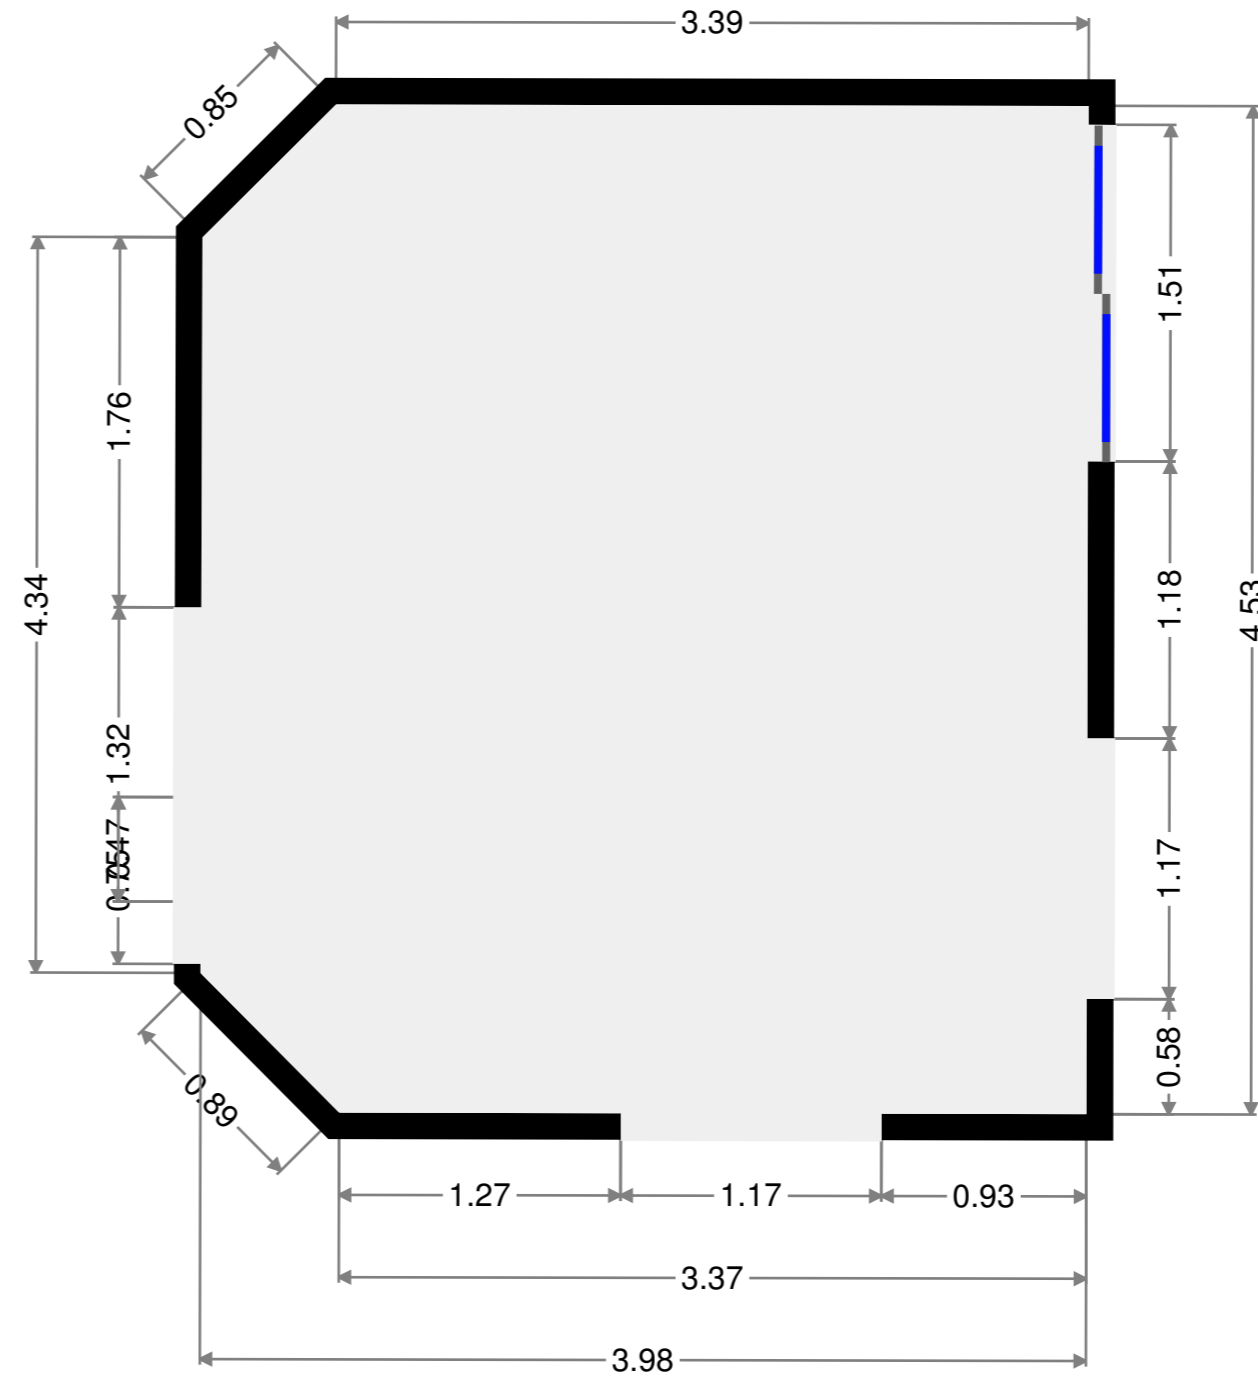

Width: 0.88 m
 Length: 1.02 m
 Area: 0.89 m²
 Perimeter: 3.79 m

Width: 1.00 m
 Length: 2.70 m
 Area: 3.42 m²
 Perimeter: 7.79 m
 Ceiling Height: 2.17 m

Width: 1.02 m
 Length: 2.82 m
 Area: 2.86 m²
 Perimeter: 7.66 m

Entry

Width: 3.10 m
 Length: 4.54 m
 Area: 10.33 m²
 Perimeter: 14.41 m
 Ceiling Height: 2.17 m

Dining Room

Width: 5.21 m
 Length: 6.55 m
 Area: 28.17 m²
 Perimeter: 23.54 m
 Ceiling Height: 2.17 m

Living Room

Width: 3.98 m
 Length: 4.53 m
 Area: 17.69 m²
 Perimeter: 16.32 m
 Ceiling Height: 2.17 m

Bathroom

Width: 2.41 m
 Length: 4.24 m
 Area: 8.62 m²
 Perimeter: 13.06 m
 Ceiling Height: 2.17 m

WIR

Width: 1.79 m
Length: 3.16 m
Area: 5.66 m²
Perimeter: 9.89 m

Bedroom

Width: 4.07 m
Length: 4.23 m
Area: 17.20 m²
Perimeter: 16.59 m

Hall

Width: 0.98 m
 Length: 1.80 m
 Area: 2.23 m²
 Perimeter: 6.13 m
 Ceiling Height: 2.17 m

Bedroom

Width: 4.23 m
 Length: 5.48 m
 Area: 20.79 m²
 Perimeter: 19.42 m
 Ceiling Height: 2.17 m