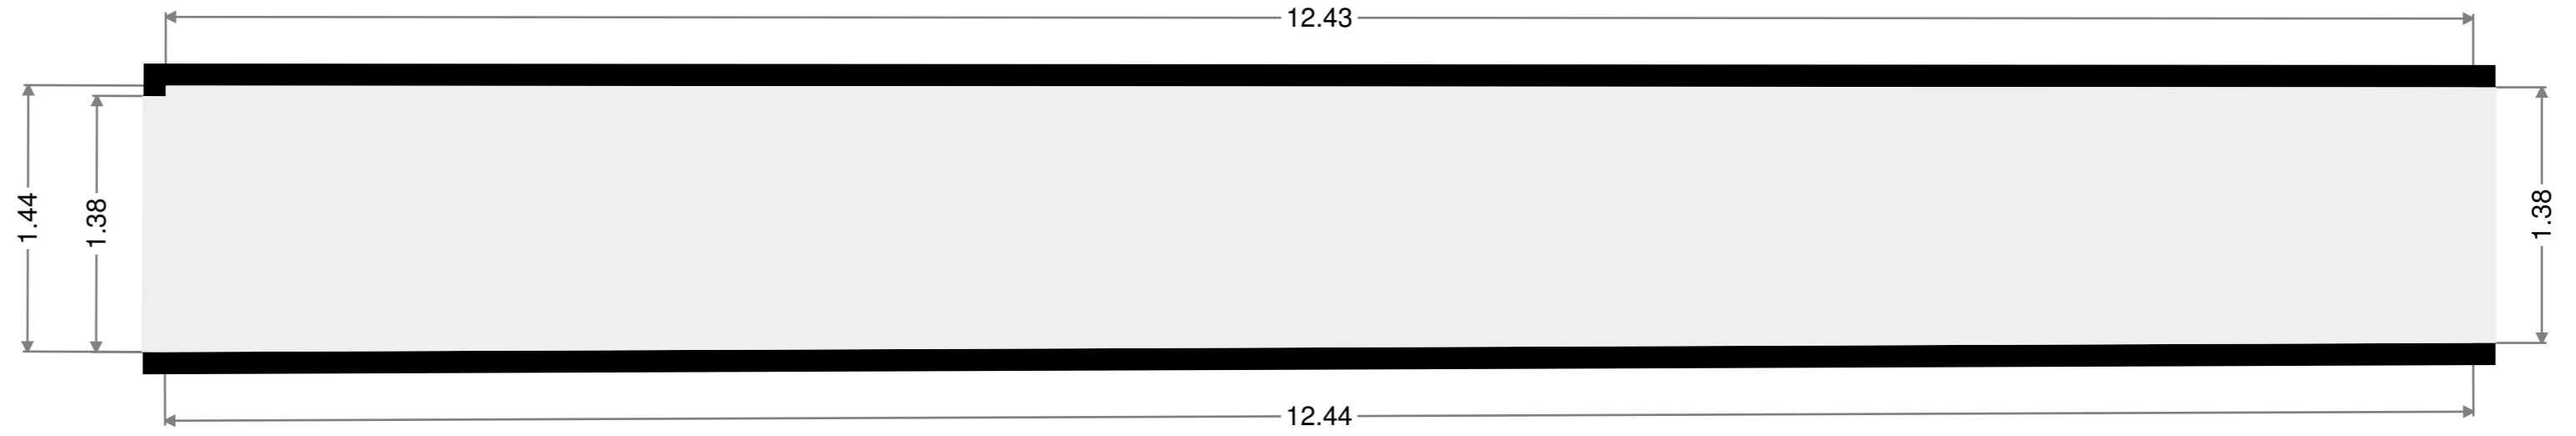

Kitchen

Width: 2.82 m
Length: 3.12 m
Area: 8.80 m²
Perimeter: 11.88 m

Pool Area

Width: 10.47 m
Length: 13.88 m
Area: 145.30 m²
Perimeter: 48.69 m
Ceiling Height: 2.17 m

Hall

Width: 143 m
Length: 12.44 m
Area: 1747 m²
Perimeter: 27.68 m
Ceiling Height: 2.17 m

Outdoor Area

Width: 9.14 m
 Length: 10.27 m
 Area: 74.13 m²
 Perimeter: 38.84 m
 Ceiling Height: 2.17 m

Front Entry

Width: 2.57 m
 Length: 2.71 m
 Area: 6.97 m²
 Perimeter: 10.57 m

Closet

Width: 0.80 m
 Length: 1.88 m
 Area: 1.50 m²
 Perimeter: 5.35 m

Closet

Width: 0.79 m
Length: 0.97 m
Area: 0.77 m²
Perimeter: 3.53 m

Bathroom

Width: 1.91 m
Length: 3.13 m
Area: 5.99 m²
Perimeter: 10.08 m

Toilet

Width: 0.88 m
 Length: 1.97 m
 Area: 1.74 m²
 Perimeter: 5.71 m

Width: 0.88 m
 Length: 1.02 m
 Area: 0.89 m²
 Perimeter: 3.79 m

Width: 1.00 m
 Length: 2.70 m
 Area: 3.42 m²
 Perimeter: 7.79 m
 Ceiling Height: 2.17 m

Width: 1.02 m
 Length: 2.82 m
 Area: 2.86 m²
 Perimeter: 7.66 m