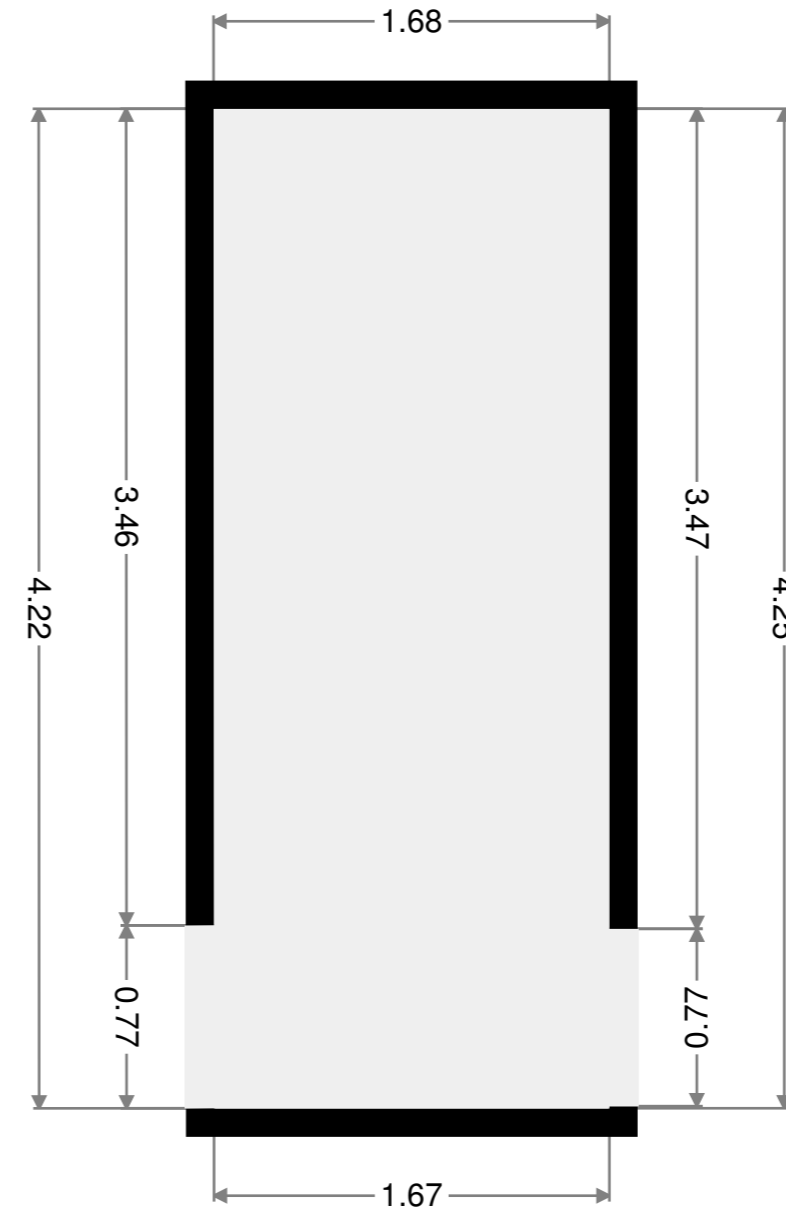

Width: 0.88 m
 Length: 1.02 m
 Area: 0.89 m²
 Perimeter: 3.79 m

Width: 1.00 m
 Length: 2.70 m
 Area: 3.42 m²
 Perimeter: 7.79 m
 Ceiling Height: 2.17 m

Width: 1.02 m
 Length: 2.82 m
 Area: 2.86 m²
 Perimeter: 7.66 m

Width: 3.98 m
 Length: 4.53 m
 Area: 17.69 m²
 Perimeter: 16.32 m
 Ceiling Height: 2.17 m

Bathroom

Width: 2.41 m
 Length: 4.24 m
 Area: 8.62 m²
 Perimeter: 13.06 m
 Ceiling Height: 2.17 m

WIR

Width: 1.79 m
Length: 3.16 m
Area: 5.66 m²
Perimeter: 9.89 m

Bedroom

Width: 4.07 m
Length: 4.23 m
Area: 17.20 m²
Perimeter: 16.59 m

Hall

Width: 0.98 m
 Length: 1.80 m
 Area: 2.23 m²
 Perimeter: 6.13 m
 Ceiling Height: 2.17 m

Bedroom

Width: 4.23 m
 Length: 5.48 m
 Area: 20.79 m²
 Perimeter: 19.42 m
 Ceiling Height: 2.17 m

Master Bedroom

Width: 4.23 m
Length: 5.23 m
Area: 21.87 m²
Perimeter: 18.82 m

WIR

Width: 1.67 m
Length: 4.22 m
Area: 7.08 m²
Perimeter: 11.81 m

Hall

Width: 0.89 m
Length: 1.12 m
Area: 1.00 m²
Perimeter: 4.02 m