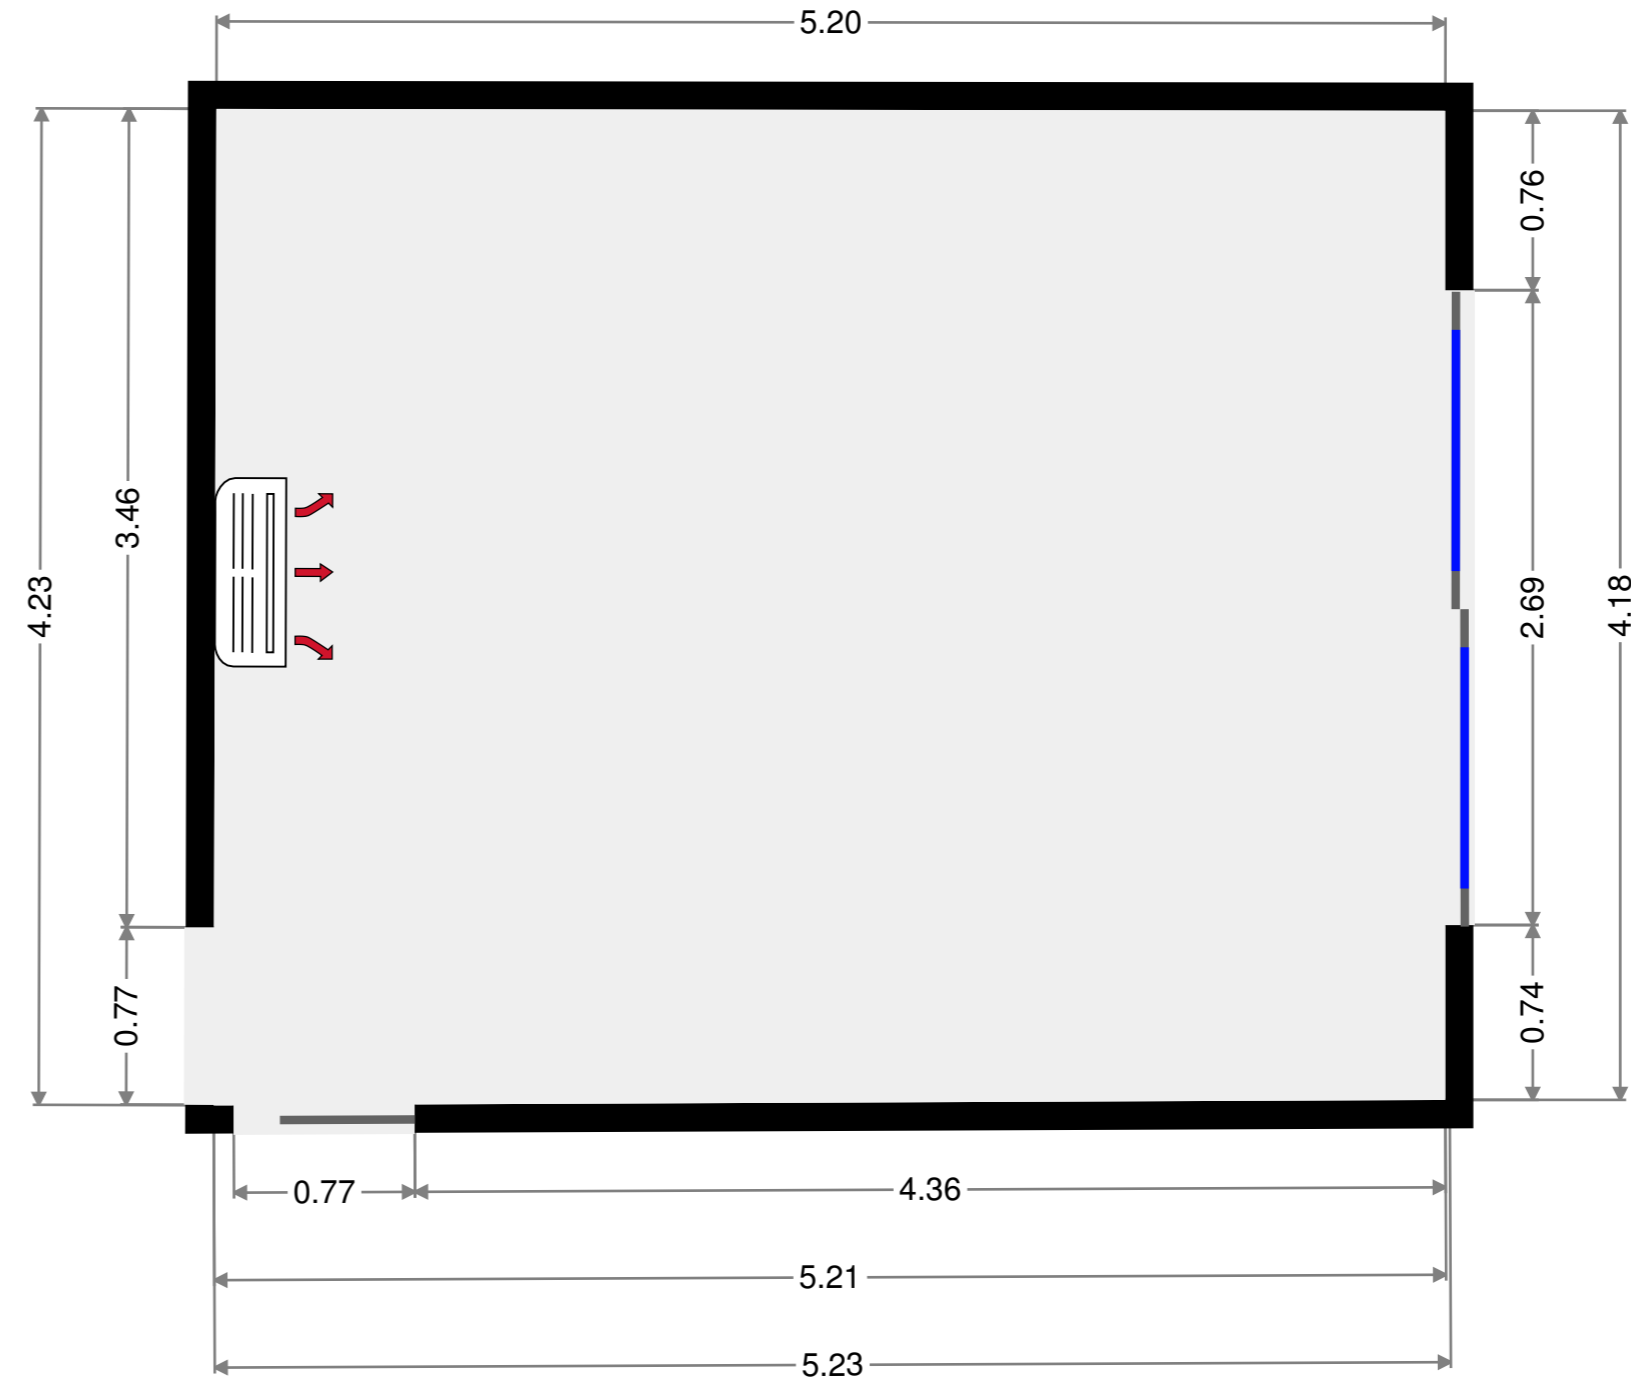

Width: 0.88 m
 Length: 1.02 m
 Area: 0.89 m²
 Perimeter: 3.79 m

Width: 1.00 m
 Length: 2.70 m
 Area: 3.42 m²
 Perimeter: 7.79 m
 Ceiling Height: 2.17 m

Width: 1.02 m
 Length: 2.82 m
 Area: 2.86 m²
 Perimeter: 7.66 m

Bedroom

Width: 4.07 m
Length: 4.23 m
Area: 17.20 m²
Perimeter: 16.59 m

Hall

Width: 0.98 m
 Length: 1.80 m
 Area: 2.23 m²
 Perimeter: 6.13 m
 Ceiling Height: 2.17 m

Bedroom

Width: 4.23 m
 Length: 5.48 m
 Area: 20.79 m²
 Perimeter: 19.42 m
 Ceiling Height: 2.17 m

Master Bedroom

Width: 4.23 m
Length: 5.23 m
Area: 21.87 m²
Perimeter: 18.82 m

WIR

Width: 1.67 m
Length: 4.22 m
Area: 7.08 m²
Perimeter: 11.81 m

Hall

Width: 0.89 m
Length: 1.12 m
Area: 1.00 m²
Perimeter: 4.02 m

Hall

Width: 1.57 m
Length: 1.58 m
Area: 2.34 m²
Perimeter: 5.99 m
Ceiling Height: 2.17 m

Bedroom

Width: 3.03 m
Length: 4.07 m
Area: 12.33 m²
Perimeter: 14.20 m

Hall

Width: 0.98 m
Length: 0.99 m
Area: 0.96 m²
Perimeter: 3.92 m