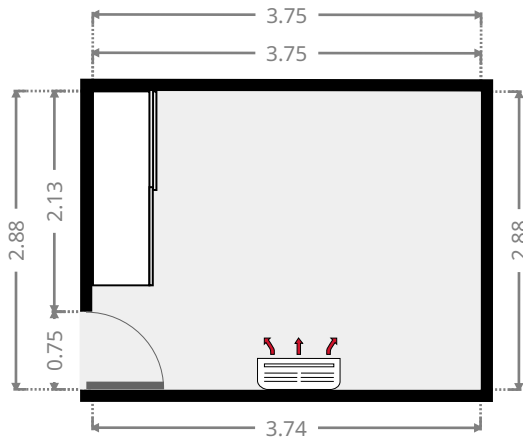

Hall

Width: 1.58 m
Length: 6.40 m
Area: 7.13 m²
Perimeter: 15.96 m

THIS FLOORPLAN IS PROVIDED WITHOUT WARRANTY OF ANY KIND. SENSOPIA DISCLAIMS ANY WARRANTY INCLUDING, WITHOUT LIMITATION, SATISFACTORY QUALITY OR ACCURACY OF DIMENSIONS.

2 Crear Court

Master Bedroom

Width: 4.17 m
 Length: 6.13 m
 Area: 16.95 m²
 Perimeter: 20.43 m

Bedroom

Width: 2.88 m
 Length: 3.75 m
 Area: 10.79 m²
 Perimeter: 13.26 m

2 Crear Court

Bedroom

Width: 3.00 m
Length: 3.58 m
Area: 10.74 m²
Perimeter: 13.16 m

Bathroom

Width: 1.78 m
Length: 3.14 m
Area: 5.60 m²
Perimeter: 9.85 m

2 Crear Court

Laundry Room

Width: 1.93 m
 Length: 2.47 m
 Area: 4.76 m²
 Perimeter: 8.79 m

Toilet / Half Bath

Width: 0.94 m
 Length: 1.50 m
 Area: 1.40 m²
 Perimeter: 4.87 m

2 Crear Court

Hall

Width:	1.45 m
Length:	2.25 m
Area	2.71 m ²
Perimeter	7.38 m