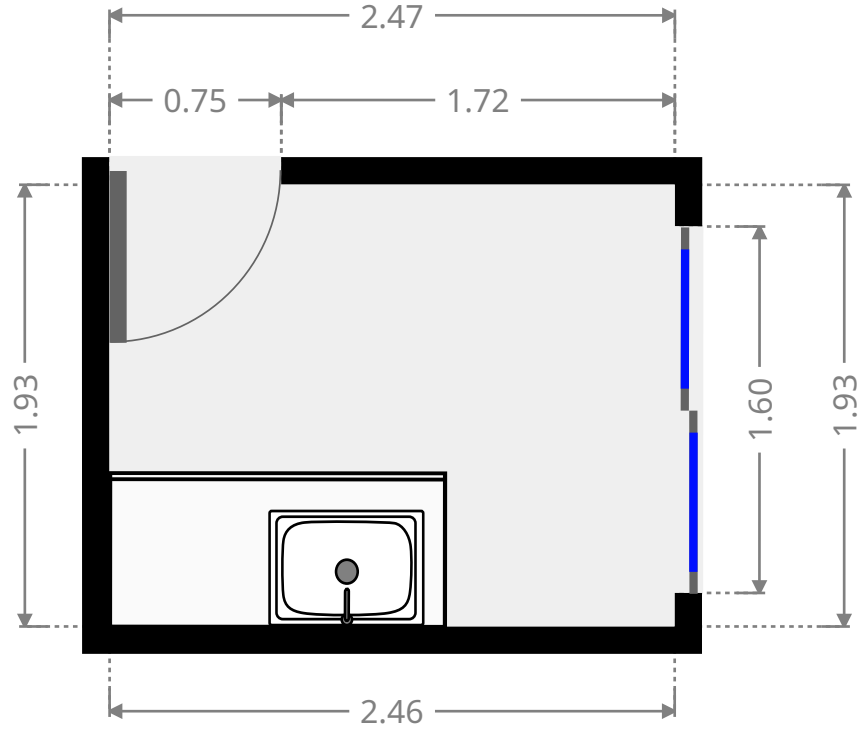

Hall

Width: 1.58 m
Length: 6.40 m
Area: 7.13 m²
Perimeter: 15.96 m

THIS FLOORPLAN IS PROVIDED WITHOUT WARRANTY OF ANY KIND. SENSOPIA DISCLAIMS ANY WARRANTY INCLUDING, WITHOUT LIMITATION, SATISFACTORY QUALITY OR ACCURACY OF DIMENSIONS.

2 Crear Court

Master Bedroom

Width: 4.17 m
 Length: 6.13 m
 Area: 16.95 m²
 Perimeter: 20.43 m

Bedroom

Width: 2.88 m
 Length: 3.75 m
 Area: 10.79 m²
 Perimeter: 13.26 m

2 Crear Court

Bedroom

Width: 3.00 m
Length: 3.58 m
Area: 10.74 m²
Perimeter: 13.16 m

Bathroom

Width: 1.78 m
Length: 3.14 m
Area: 5.60 m²
Perimeter: 9.85 m

2 Crear Court

Laundry Room

Width: 1.93 m
 Length: 2.47 m
 Area: 4.76 m²
 Perimeter: 8.79 m

Toilet / Half Bath

Width: 0.94 m
 Length: 1.50 m
 Area: 1.40 m²
 Perimeter: 4.87 m

2 Crear Court

Hall

Width:	1.45 m
Length:	2.25 m
Area	2.71 m ²
Perimeter	7.38 m