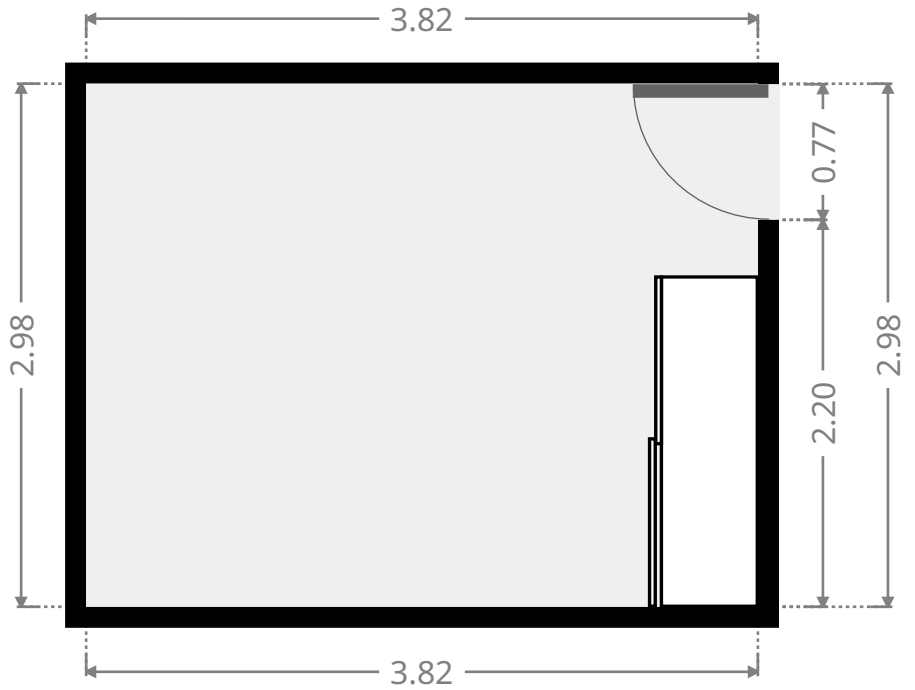

2 Crear Court

Hall

Width:	1.41 m
Length:	2.24 m
Area	3.16 m ²
Perimeter	7.30 m

Outdoor Area

Width:	3.92 m
Length:	4.85 m
Area	18.97 m ²
Perimeter	17.52 m

2 Crear Court

Bedroom

Width: 2.98 m
 Length: 3.82 m
 Area: 11.37 m²
 Perimeter: 13.60 m

•
 Width: 1.78 m
 Length: 2.37 m
 Area: 4.22 m²
 Perimeter: 8.30 m

2 Crear Court

Kitchen/Living/Dining

Width: 8.75 m
 Length: 8.83 m
 Area: 55.49 m²
 Perimeter: 35.17 m

Toilet / Half Bath

Width: 1.07 m
 Length: 1.50 m
 Area: 1.61 m²
 Perimeter: 5.14 m

THIS FLOORPLAN IS PROVIDED WITHOUT WARRANTY OF ANY KIND. SENSOPIA DISCLAIMS ANY WARRANTY INCLUDING, WITHOUT LIMITATION, SATISFACTORY QUALITY OR ACCURACY OF DIMENSIONS.

2 Crear Court

Bathroom

Width: 2.36 m
Length: 2.69 m
Area: 4.53 m²
Perimeter: 10.09 m

Hall

Width: 1.58 m
Length: 6.40 m
Area: 7.13 m²
Perimeter: 15.96 m

THIS FLOORPLAN IS PROVIDED WITHOUT WARRANTY OF ANY KIND. SENSOPIA DISCLAIMS ANY WARRANTY INCLUDING, WITHOUT LIMITATION, SATISFACTORY QUALITY OR ACCURACY OF DIMENSIONS.