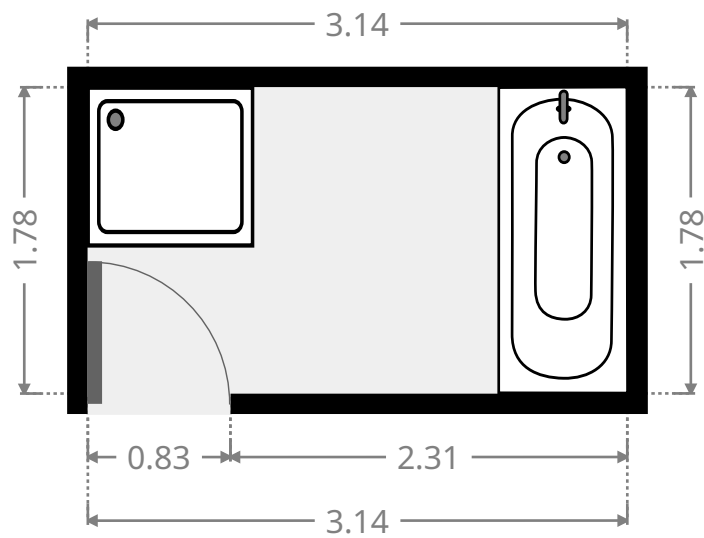

Hall

Width: 1.58 m
Length: 6.40 m
Area: 7.13 m²
Perimeter: 15.96 m

THIS FLOORPLAN IS PROVIDED WITHOUT WARRANTY OF ANY KIND. SENSOPIA DISCLAIMS ANY WARRANTY INCLUDING, WITHOUT LIMITATION, SATISFACTORY QUALITY OR ACCURACY OF DIMENSIONS.

2 Crear Court

Master Bedroom

Width: 4.17 m
 Length: 6.13 m
 Area: 16.95 m²
 Perimeter: 20.43 m

Bedroom

Width: 2.88 m
 Length: 3.75 m
 Area: 10.79 m²
 Perimeter: 13.26 m

2 Crear Court

Bedroom

Width: 3.00 m
Length: 3.58 m
Area: 10.74 m²
Perimeter: 13.16 m

Bathroom

Width: 1.78 m
Length: 3.14 m
Area: 5.60 m²
Perimeter: 9.85 m

2 Crear Court

Laundry Room

Width: 1.93 m
 Length: 2.47 m
 Area: 4.76 m²
 Perimeter: 8.79 m

Toilet / Half Bath

Width: 0.94 m
 Length: 1.50 m
 Area: 1.40 m²
 Perimeter: 4.87 m

2 Crear Court

Hall

Width:	1.45 m
Length:	2.25 m
Area	2.71 m ²
Perimeter	7.38 m