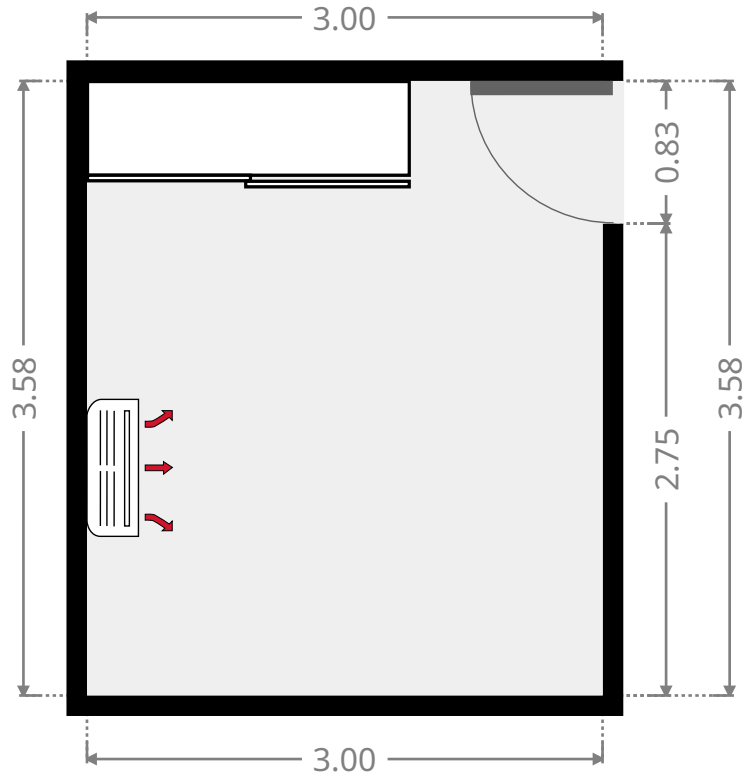

Hall

Width: 1.58 m
Length: 6.40 m
Area: 7.13 m²
Perimeter: 15.96 m

THIS FLOORPLAN IS PROVIDED WITHOUT WARRANTY OF ANY KIND. SENSOPIA DISCLAIMS ANY WARRANTY INCLUDING, WITHOUT LIMITATION, SATISFACTORY QUALITY OR ACCURACY OF DIMENSIONS.

2 Crear Court

Master Bedroom

Width: 4.17 m
 Length: 6.13 m
 Area: 16.95 m²
 Perimeter: 20.43 m

Bedroom

Width: 2.88 m
 Length: 3.75 m
 Area: 10.79 m²
 Perimeter: 13.26 m

2 Crear Court

Bedroom

Width: 3.00 m
Length: 3.58 m
Area: 10.74 m²
Perimeter: 13.16 m

Bathroom

Width: 1.78 m
Length: 3.14 m
Area: 5.60 m²
Perimeter: 9.85 m

2 Crear Court

Laundry Room

Width: 1.93 m
 Length: 2.47 m
 Area: 4.76 m²
 Perimeter: 8.79 m

Toilet / Half Bath

Width: 0.94 m
 Length: 1.50 m
 Area: 1.40 m²
 Perimeter: 4.87 m

2 Crear Court

Hall

Width:	1.45 m
Length:	2.25 m
Area	2.71 m ²
Perimeter	7.38 m