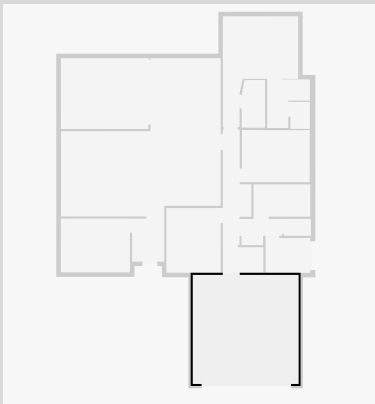

2 Crear Court

Ground Floor

THIS FLOORPLAN IS PROVIDED WITHOUT WARRANTY OF ANY KIND. SENSOPIA DISCLAIMS ANY WARRANTY INCLUDING, WITHOUT LIMITATION, SATISFACTORY QUALITY OR ACCURACY OF DIMENSIONS.

2 Crear Court

WIR

Width: 1.29 m
Length: 2.63 m
Area: 3.33 m²
Perimeter: 7.69 m

Garage

Width: 5.84 m
Length: 6.02 m
Area: 35.17 m²
Perimeter: 23.73 m

THIS FLOORPLAN IS PROVIDED WITHOUT WARRANTY OF ANY KIND. SENSOPIA DISCLAIMS ANY WARRANTY INCLUDING, WITHOUT LIMITATION, SATISFACTORY QUALITY OR ACCURACY OF DIMENSIONS.

•
 Width: 1.78 m
 Length: 2.37 m
 Area: 4.22 m²
 Perimeter: 8.30 m

2 Crear Court

Kitchen/Living/Dining

Width: 8.75 m
 Length: 8.83 m
 Area: 55.49 m²
 Perimeter: 35.17 m

Toilet / Half Bath

Width: 1.07 m
 Length: 1.50 m
 Area: 1.61 m²
 Perimeter: 5.14 m

2 Crear Court

Hall

Width:	1.45 m
Length:	2.25 m
Area	2.71 m ²
Perimeter	7.38 m