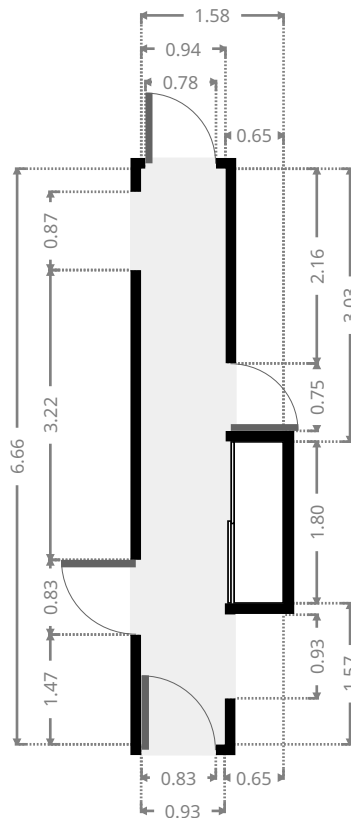

•
 Width: 1.78 m
 Length: 2.37 m
 Area: 4.22 m²
 Perimeter: 8.30 m

2 Crear Court

Kitchen/Living/Dining

Width: 8.75 m
 Length: 8.83 m
 Area: 55.49 m²
 Perimeter: 35.17 m

Toilet / Half Bath

Width: 1.07 m
 Length: 1.50 m
 Area: 1.61 m²
 Perimeter: 5.14 m

THIS FLOORPLAN IS PROVIDED WITHOUT WARRANTY OF ANY KIND. SENSOPIA DISCLAIMS ANY WARRANTY INCLUDING, WITHOUT LIMITATION, SATISFACTORY QUALITY OR ACCURACY OF DIMENSIONS.

2 Crear Court

Bathroom

Width: 2.36 m
Length: 2.69 m
Area: 4.53 m²
Perimeter: 10.09 m

Hall

Width: 1.58 m
Length: 6.40 m
Area: 7.13 m²
Perimeter: 15.96 m

THIS FLOORPLAN IS PROVIDED WITHOUT WARRANTY OF ANY KIND. SENSOPIA DISCLAIMS ANY WARRANTY INCLUDING, WITHOUT LIMITATION, SATISFACTORY QUALITY OR ACCURACY OF DIMENSIONS.

2 Crear Court

Hall

Width:	1.45 m
Length:	2.25 m
Area	2.71 m ²
Perimeter	7.38 m