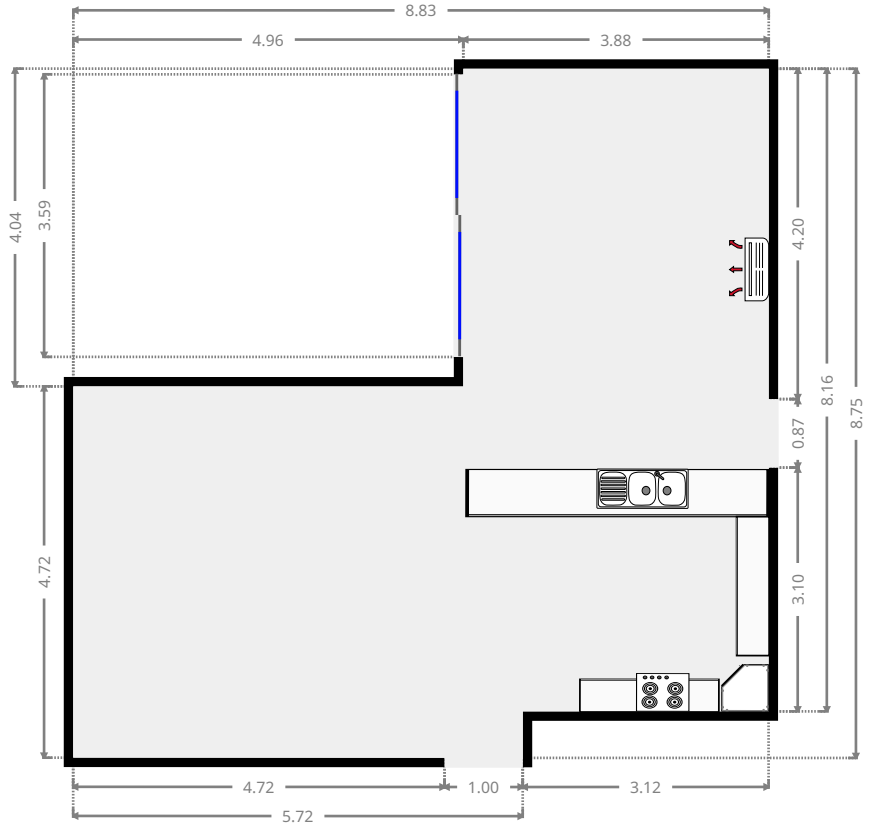

2 Crear Court

Hall

Width:	1.41 m
Length:	2.24 m
Area	3.16 m ²
Perimeter	7.30 m

Outdoor Area

Width:	3.92 m
Length:	4.85 m
Area	18.97 m ²
Perimeter	17.52 m

2 Crear Court

Bedroom

Width: 2.98 m
 Length: 3.82 m
 Area: 11.37 m²
 Perimeter: 13.60 m

•
 Width: 1.78 m
 Length: 2.37 m
 Area: 4.22 m²
 Perimeter: 8.30 m

2 Crear Court

Kitchen/Living/Dining

Width: 8.75 m
 Length: 8.83 m
 Area: 55.49 m²
 Perimeter: 35.17 m

Toilet / Half Bath

Width: 1.07 m
 Length: 1.50 m
 Area: 1.61 m²
 Perimeter: 5.14 m

THIS FLOORPLAN IS PROVIDED WITHOUT WARRANTY OF ANY KIND. SENSOPIA DISCLAIMS ANY WARRANTY INCLUDING, WITHOUT LIMITATION, SATISFACTORY QUALITY OR ACCURACY OF DIMENSIONS.

2 Crear Court

Bathroom

Width: 2.36 m
Length: 2.69 m
Area: 4.53 m²
Perimeter: 10.09 m

Hall

Width: 1.58 m
Length: 6.40 m
Area: 7.13 m²
Perimeter: 15.96 m

THIS FLOORPLAN IS PROVIDED WITHOUT WARRANTY OF ANY KIND. SENSOPIA DISCLAIMS ANY WARRANTY INCLUDING, WITHOUT LIMITATION, SATISFACTORY QUALITY OR ACCURACY OF DIMENSIONS.