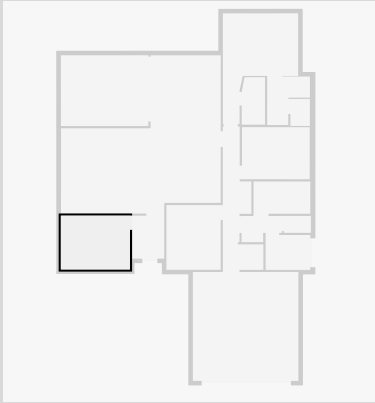

WIR

Width: 1.29 m
Length: 2.63 m
Area: 3.33 m²
Perimeter: 7.69 m

Garage

Width: 5.84 m
Length: 6.02 m
Area: 35.17 m²
Perimeter: 23.73 m

THIS FLOORPLAN IS PROVIDED WITHOUT WARRANTY OF ANY KIND. SENSOPIA DISCLAIMS ANY WARRANTY INCLUDING, WITHOUT LIMITATION, SATISFACTORY QUALITY OR ACCURACY OF DIMENSIONS.

2 Crear Court

Hall

Width:	1.41 m
Length:	2.24 m
Area	3.16 m ²
Perimeter	7.30 m

Outdoor Area

Width:	3.92 m
Length:	4.85 m
Area	18.97 m ²
Perimeter	17.52 m

2 Crear Court

Bedroom

Width: 2.98 m
 Length: 3.82 m
 Area: 11.37 m²
 Perimeter: 13.60 m

•
 Width: 1.78 m
 Length: 2.37 m
 Area: 4.22 m²
 Perimeter: 8.30 m

2 Crear Court

Kitchen/Living/Dining

Width: 8.75 m
 Length: 8.83 m
 Area: 55.49 m²
 Perimeter: 35.17 m

Toilet / Half Bath

Width: 1.07 m
 Length: 1.50 m
 Area: 1.61 m²
 Perimeter: 5.14 m

THIS FLOORPLAN IS PROVIDED WITHOUT WARRANTY OF ANY KIND. SENSOPIA DISCLAIMS ANY WARRANTY INCLUDING, WITHOUT LIMITATION, SATISFACTORY QUALITY OR ACCURACY OF DIMENSIONS.

2 Crear Court

Bathroom

Width: 2.36 m
Length: 2.69 m
Area: 4.53 m²
Perimeter: 10.09 m