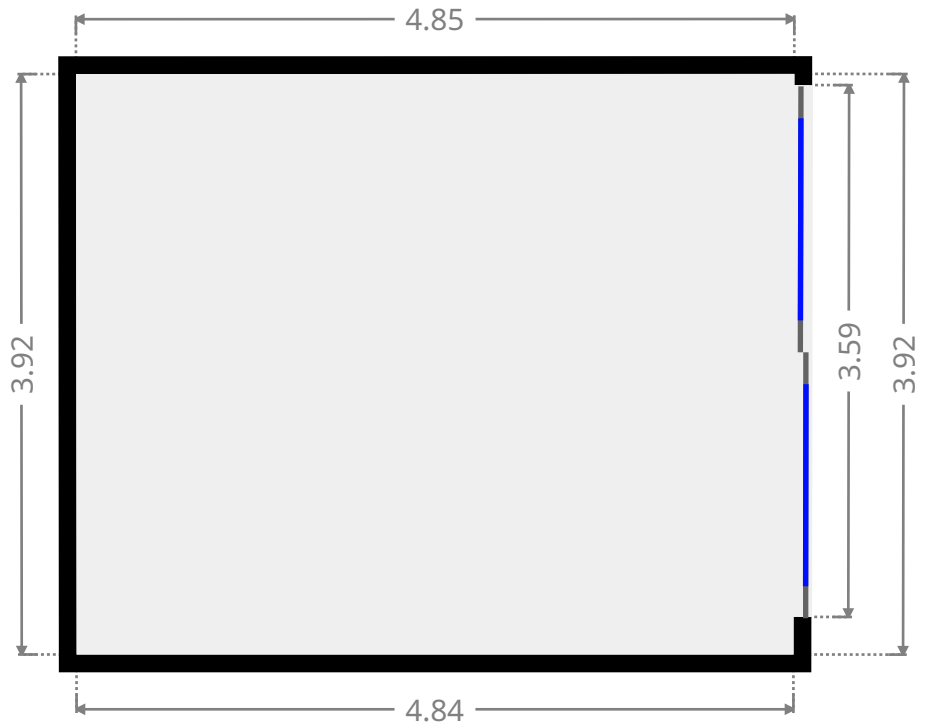

2 Crear Court

Hall

Width:	1.41 m
Length:	2.24 m
Area	3.16 m ²
Perimeter	7.30 m

Outdoor Area

Width:	3.92 m
Length:	4.85 m
Area	18.97 m ²
Perimeter	17.52 m

2 Crear Court

Bedroom

Width: 2.98 m
 Length: 3.82 m
 Area: 11.37 m²
 Perimeter: 13.60 m

•
 Width: 1.78 m
 Length: 2.37 m
 Area: 4.22 m²
 Perimeter: 8.30 m

2 Crear Court

Kitchen/Living/Dining

Width: 8.75 m
 Length: 8.83 m
 Area: 55.49 m²
 Perimeter: 35.17 m

Toilet / Half Bath

Width: 1.07 m
 Length: 1.50 m
 Area: 1.61 m²
 Perimeter: 5.14 m

Hall

Width: 1.58 m
Length: 6.40 m
Area: 7.13 m²
Perimeter: 15.96 m

THIS FLOORPLAN IS PROVIDED WITHOUT WARRANTY OF ANY KIND. SENSOPIA DISCLAIMS ANY WARRANTY INCLUDING, WITHOUT LIMITATION, SATISFACTORY QUALITY OR ACCURACY OF DIMENSIONS.

2 Crear Court

Hall

Width:	1.45 m
Length:	2.25 m
Area	2.71 m ²
Perimeter	7.38 m