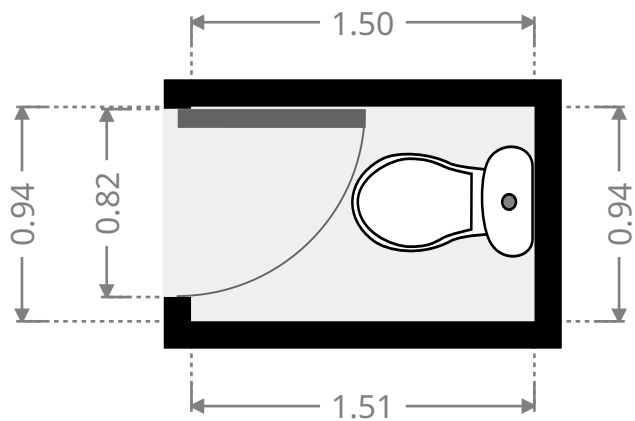

Hall

Width: 1.58 m
Length: 6.40 m
Area: 7.13 m²
Perimeter: 15.96 m

THIS FLOORPLAN IS PROVIDED WITHOUT WARRANTY OF ANY KIND. SENSOPIA DISCLAIMS ANY WARRANTY INCLUDING, WITHOUT LIMITATION, SATISFACTORY QUALITY OR ACCURACY OF DIMENSIONS.

2 Crear Court

Master Bedroom

Width: 4.17 m
 Length: 6.13 m
 Area: 16.95 m²
 Perimeter: 20.43 m

Bedroom

Width: 2.88 m
 Length: 3.75 m
 Area: 10.79 m²
 Perimeter: 13.26 m

2 Crear Court

Bedroom

Width: 3.00 m
Length: 3.58 m
Area: 10.74 m²
Perimeter: 13.16 m

Bathroom

Width: 1.78 m
Length: 3.14 m
Area: 5.60 m²
Perimeter: 9.85 m

2 Crear Court

Laundry Room

Width: 1.93 m
 Length: 2.47 m
 Area: 4.76 m²
 Perimeter: 8.79 m

Toilet / Half Bath

Width: 0.94 m
 Length: 1.50 m
 Area: 1.40 m²
 Perimeter: 4.87 m

2 Crear Court

Hall

Width:	1.45 m
Length:	2.25 m
Area	2.71 m ²
Perimeter	7.38 m