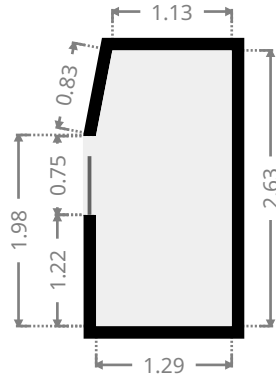

WIR

Width: 1.29 m
Length: 2.63 m
Area: 3.33 m²
Perimeter: 7.69 m

Garage

Width: 5.84 m
Length: 6.02 m
Area: 35.17 m²
Perimeter: 23.73 m

THIS FLOORPLAN IS PROVIDED WITHOUT WARRANTY OF ANY KIND. SENSOPIA DISCLAIMS ANY WARRANTY INCLUDING, WITHOUT LIMITATION, SATISFACTORY QUALITY OR ACCURACY OF DIMENSIONS.

2 Crear Court

Hall

Width:	1.41 m
Length:	2.24 m
Area	3.16 m ²
Perimeter	7.30 m

Outdoor Area

Width:	3.92 m
Length:	4.85 m
Area	18.97 m ²
Perimeter	17.52 m

2 Crear Court

Bedroom

Width: 2.98 m
 Length: 3.82 m
 Area: 11.37 m²
 Perimeter: 13.60 m

•
 Width: 1.78 m
 Length: 2.37 m
 Area: 4.22 m²
 Perimeter: 8.30 m

2 Crear Court

Kitchen/Living/Dining

Width: 8.75 m
 Length: 8.83 m
 Area: 55.49 m²
 Perimeter: 35.17 m

Toilet / Half Bath

Width: 1.07 m
 Length: 1.50 m
 Area: 1.61 m²
 Perimeter: 5.14 m

2 Crear Court

Hall

Width:	1.45 m
Length:	2.25 m
Area	2.71 m ²
Perimeter	7.38 m