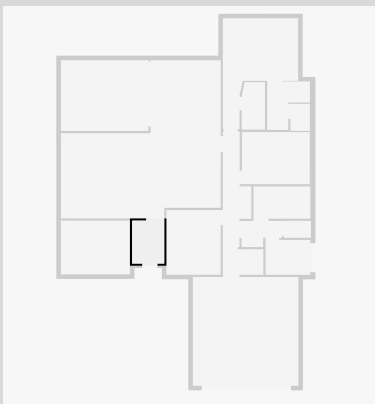

WIR

Width: 1.29 m
Length: 2.63 m
Area: 3.33 m²
Perimeter: 7.69 m

Garage

Width: 5.84 m
Length: 6.02 m
Area: 35.17 m²
Perimeter: 23.73 m

THIS FLOORPLAN IS PROVIDED WITHOUT WARRANTY OF ANY KIND. SENSOPIA DISCLAIMS ANY WARRANTY INCLUDING, WITHOUT LIMITATION, SATISFACTORY QUALITY OR ACCURACY OF DIMENSIONS.

2 Crear Court

Hall

Width:	1.41 m
Length:	2.24 m
Area	3.16 m ²
Perimeter	7.30 m

Outdoor Area

Width:	3.92 m
Length:	4.85 m
Area	18.97 m ²
Perimeter	17.52 m

2 Crear Court

Bedroom

Width: 2.98 m
 Length: 3.82 m
 Area: 11.37 m²
 Perimeter: 13.60 m

•
 Width: 1.78 m
 Length: 2.37 m
 Area: 4.22 m²
 Perimeter: 8.30 m

2 Crear Court

Kitchen/Living/Dining

Width: 8.75 m
 Length: 8.83 m
 Area: 55.49 m²
 Perimeter: 35.17 m

Toilet / Half Bath

Width: 1.07 m
 Length: 1.50 m
 Area: 1.61 m²
 Perimeter: 5.14 m

THIS FLOORPLAN IS PROVIDED WITHOUT WARRANTY OF ANY KIND. SENSOPIA DISCLAIMS ANY WARRANTY INCLUDING, WITHOUT LIMITATION, SATISFACTORY QUALITY OR ACCURACY OF DIMENSIONS.

2 Crear Court

Bathroom

Width: 2.36 m
Length: 2.69 m
Area: 4.53 m²
Perimeter: 10.09 m