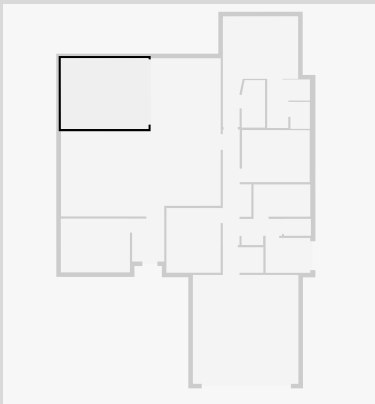

WIR

Width: 1.29 m
Length: 2.63 m
Area: 3.33 m²
Perimeter: 7.69 m

Garage

Width: 5.84 m
Length: 6.02 m
Area: 35.17 m²
Perimeter: 23.73 m

THIS FLOORPLAN IS PROVIDED WITHOUT WARRANTY OF ANY KIND. SENSOPIA DISCLAIMS ANY WARRANTY INCLUDING, WITHOUT LIMITATION, SATISFACTORY QUALITY OR ACCURACY OF DIMENSIONS.

2 Crear Court

Hall

Width:	1.41 m
Length:	2.24 m
Area	3.16 m ²
Perimeter	7.30 m

Outdoor Area

Width:	3.92 m
Length:	4.85 m
Area	18.97 m ²
Perimeter	17.52 m

2 Crear Court

Bedroom

Width: 2.98 m
 Length: 3.82 m
 Area: 11.37 m²
 Perimeter: 13.60 m

•
 Width: 1.78 m
 Length: 2.37 m
 Area: 4.22 m²
 Perimeter: 8.30 m

2 Crear Court

Kitchen/Living/Dining

Width: 8.75 m
 Length: 8.83 m
 Area: 55.49 m²
 Perimeter: 35.17 m

Toilet / Half Bath

Width: 1.07 m
 Length: 1.50 m
 Area: 1.61 m²
 Perimeter: 5.14 m

THIS FLOORPLAN IS PROVIDED WITHOUT WARRANTY OF ANY KIND. SENSOPIA DISCLAIMS ANY WARRANTY INCLUDING, WITHOUT LIMITATION, SATISFACTORY QUALITY OR ACCURACY OF DIMENSIONS.

2 Crear Court

Bathroom

Width: 2.36 m
Length: 2.69 m
Area: 4.53 m²
Perimeter: 10.09 m