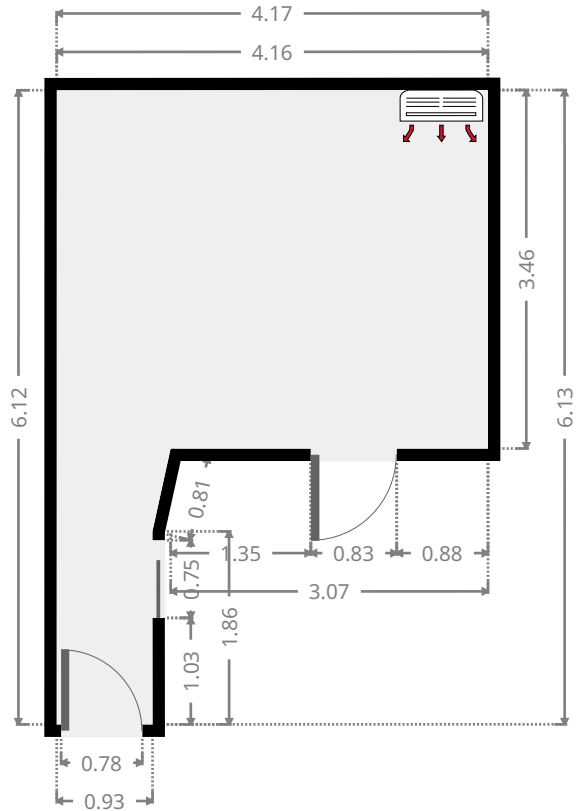

Hall

Width: 1.58 m
Length: 6.40 m
Area: 7.13 m²
Perimeter: 15.96 m

THIS FLOORPLAN IS PROVIDED WITHOUT WARRANTY OF ANY KIND. SENSOPIA DISCLAIMS ANY WARRANTY INCLUDING, WITHOUT LIMITATION, SATISFACTORY QUALITY OR ACCURACY OF DIMENSIONS.

2 Crear Court

Master Bedroom

Width: 4.17 m
 Length: 6.13 m
 Area: 16.95 m²
 Perimeter: 20.43 m

Bedroom

Width: 2.88 m
 Length: 3.75 m
 Area: 10.79 m²
 Perimeter: 13.26 m

2 Crear Court

Bedroom

Width: 3.00 m
Length: 3.58 m
Area: 10.74 m²
Perimeter: 13.16 m

Bathroom

Width: 1.78 m
Length: 3.14 m
Area: 5.60 m²
Perimeter: 9.85 m

2 Crear Court

Laundry Room

Width: 1.93 m
 Length: 2.47 m
 Area: 4.76 m²
 Perimeter: 8.79 m

Toilet / Half Bath

Width: 0.94 m
 Length: 1.50 m
 Area: 1.40 m²
 Perimeter: 4.87 m

2 Crear Court

Hall

Width:	1.45 m
Length:	2.25 m
Area	2.71 m ²
Perimeter	7.38 m