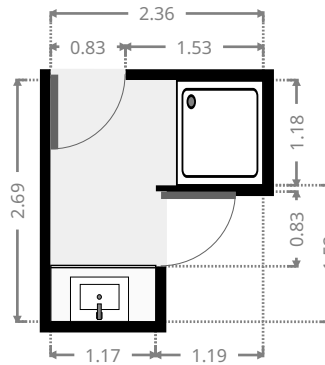

2 Crear Court

Hall

Width:	1.41 m
Length:	2.24 m
Area	3.16 m ²
Perimeter	7.30 m

Outdoor Area

Width:	3.92 m
Length:	4.85 m
Area	18.97 m ²
Perimeter	17.52 m

2 Crear Court

Bedroom

Width: 2.98 m
 Length: 3.82 m
 Area: 11.37 m²
 Perimeter: 13.60 m

•
 Width: 1.78 m
 Length: 2.37 m
 Area: 4.22 m²
 Perimeter: 8.30 m

2 Crear Court

Kitchen/Living/Dining

Width: 8.75 m
 Length: 8.83 m
 Area: 55.49 m²
 Perimeter: 35.17 m

Toilet / Half Bath

Width: 1.07 m
 Length: 1.50 m
 Area: 1.61 m²
 Perimeter: 5.14 m

THIS FLOORPLAN IS PROVIDED WITHOUT WARRANTY OF ANY KIND. SENSOPIA DISCLAIMS ANY WARRANTY INCLUDING, WITHOUT LIMITATION, SATISFACTORY QUALITY OR ACCURACY OF DIMENSIONS.

2 Crear Court

Bathroom

Width: 2.36 m
Length: 2.69 m
Area: 4.53 m²
Perimeter: 10.09 m

Hall

Width: 1.58 m
Length: 6.40 m
Area: 7.13 m²
Perimeter: 15.96 m

THIS FLOORPLAN IS PROVIDED WITHOUT WARRANTY OF ANY KIND. SENSOPIA DISCLAIMS ANY WARRANTY INCLUDING, WITHOUT LIMITATION, SATISFACTORY QUALITY OR ACCURACY OF DIMENSIONS.