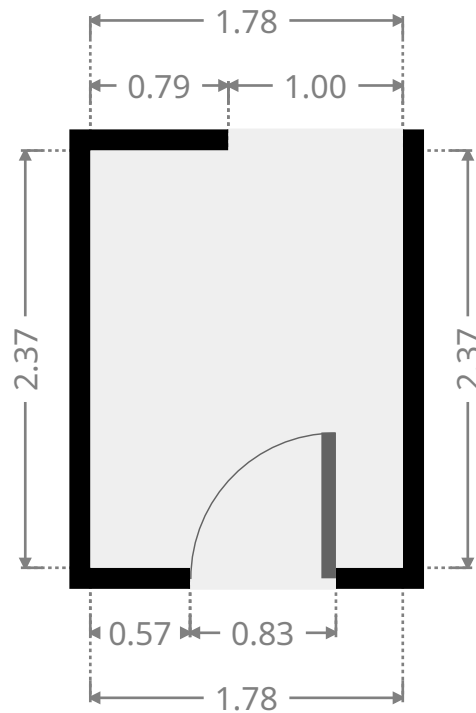

2 Crear Court

Hall

Width:	1.41 m
Length:	2.24 m
Area	3.16 m ²
Perimeter	7.30 m

Outdoor Area

Width:	3.92 m
Length:	4.85 m
Area	18.97 m ²
Perimeter	17.52 m

2 Crear Court

Bedroom

Width: 2.98 m
 Length: 3.82 m
 Area: 11.37 m²
 Perimeter: 13.60 m

•
 Width: 1.78 m
 Length: 2.37 m
 Area: 4.22 m²
 Perimeter: 8.30 m

2 Crear Court

Kitchen/Living/Dining

Width: 8.75 m
 Length: 8.83 m
 Area: 55.49 m²
 Perimeter: 35.17 m

Toilet / Half Bath

Width: 1.07 m
 Length: 1.50 m
 Area: 1.61 m²
 Perimeter: 5.14 m

Hall

Width: 1.58 m
Length: 6.40 m
Area: 7.13 m²
Perimeter: 15.96 m

THIS FLOORPLAN IS PROVIDED WITHOUT WARRANTY OF ANY KIND. SENSOPIA DISCLAIMS ANY WARRANTY INCLUDING, WITHOUT LIMITATION, SATISFACTORY QUALITY OR ACCURACY OF DIMENSIONS.

2 Crear Court

Hall

Width:	1.45 m
Length:	2.25 m
Area	2.71 m ²
Perimeter	7.38 m