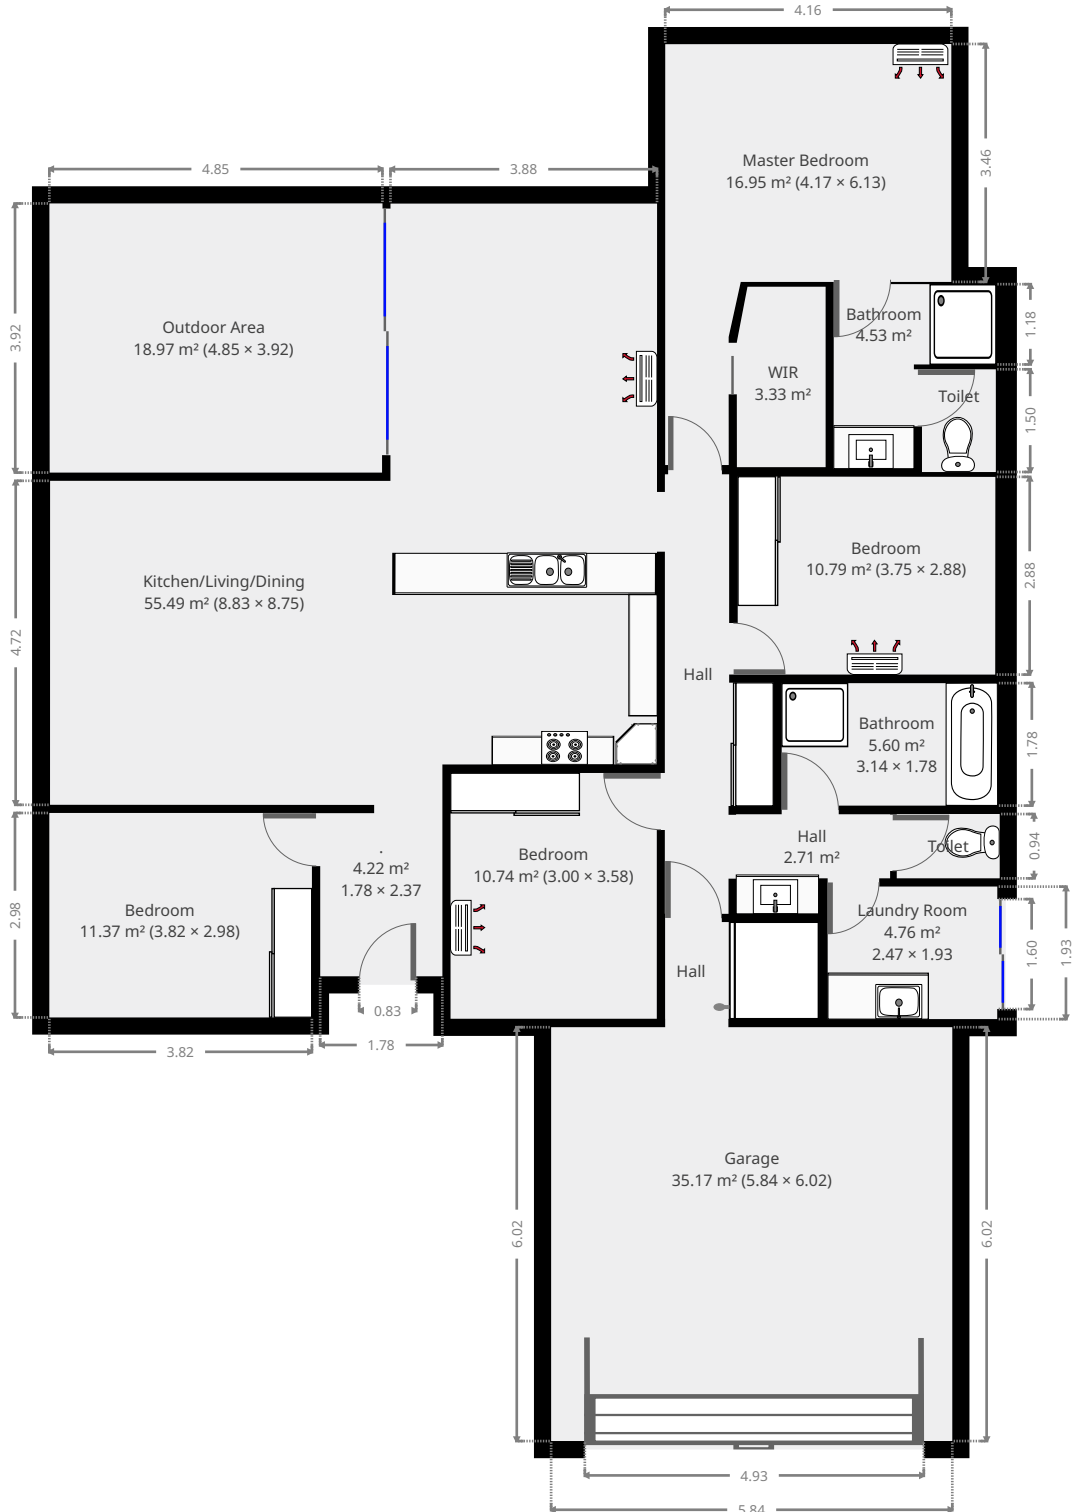

2 Crear Court

Ground Floor

THIS FLOORPLAN IS PROVIDED WITHOUT WARRANTY OF ANY KIND. SENSOPIA DISCLAIMS ANY WARRANTY INCLUDING, WITHOUT LIMITATION, SATISFACTORY QUALITY OR ACCURACY OF DIMENSIONS.

2 Crear Court

WIR

Width: 1.29 m
Length: 2.63 m
Area: 3.33 m²
Perimeter: 7.69 m

Garage

Width: 5.84 m
Length: 6.02 m
Area: 35.17 m²
Perimeter: 23.73 m

THIS FLOORPLAN IS PROVIDED WITHOUT WARRANTY OF ANY KIND. SENSOPIA DISCLAIMS ANY WARRANTY INCLUDING, WITHOUT LIMITATION, SATISFACTORY QUALITY OR ACCURACY OF DIMENSIONS.

2 Crear Court

Hall

Width:	1.41 m
Length:	2.24 m
Area	3.16 m ²
Perimeter	7.30 m

Outdoor Area

Width:	3.92 m
Length:	4.85 m
Area	18.97 m ²
Perimeter	17.52 m

2 Crear Court

Bedroom

Width: 2.98 m
 Length: 3.82 m
 Area: 11.37 m²
 Perimeter: 13.60 m

•
 Width: 1.78 m
 Length: 2.37 m
 Area: 4.22 m²
 Perimeter: 8.30 m

2 Crear Court

Kitchen/Living/Dining

Width: 8.75 m
 Length: 8.83 m
 Area: 55.49 m²
 Perimeter: 35.17 m

Toilet / Half Bath

Width: 1.07 m
 Length: 1.50 m
 Area: 1.61 m²
 Perimeter: 5.14 m