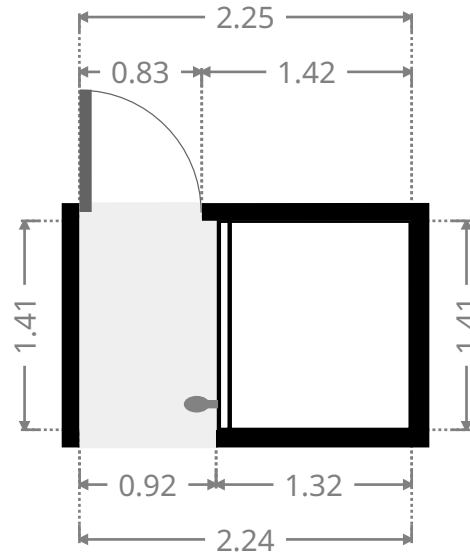

WIR

Width: 1.29 m
Length: 2.63 m
Area: 3.33 m²
Perimeter: 7.69 m

Garage

Width: 5.84 m
Length: 6.02 m
Area: 35.17 m²
Perimeter: 23.73 m

THIS FLOORPLAN IS PROVIDED WITHOUT WARRANTY OF ANY KIND. SENSOPIA DISCLAIMS ANY WARRANTY INCLUDING, WITHOUT LIMITATION, SATISFACTORY QUALITY OR ACCURACY OF DIMENSIONS.

2 Crear Court

Hall

Width:	1.41 m
Length:	2.24 m
Area	3.16 m ²
Perimeter	7.30 m

Outdoor Area

Width:	3.92 m
Length:	4.85 m
Area	18.97 m ²
Perimeter	17.52 m

2 Crear Court

Bedroom

Width: 2.98 m
 Length: 3.82 m
 Area: 11.37 m²
 Perimeter: 13.60 m

•
 Width: 1.78 m
 Length: 2.37 m
 Area: 4.22 m²
 Perimeter: 8.30 m

2 Crear Court

Kitchen/Living/Dining

Width: 8.75 m
 Length: 8.83 m
 Area: 55.49 m²
 Perimeter: 35.17 m

Toilet / Half Bath

Width: 1.07 m
 Length: 1.50 m
 Area: 1.61 m²
 Perimeter: 5.14 m

2 Crear Court

Hall

Width:	1.45 m
Length:	2.25 m
Area	2.71 m ²
Perimeter	7.38 m