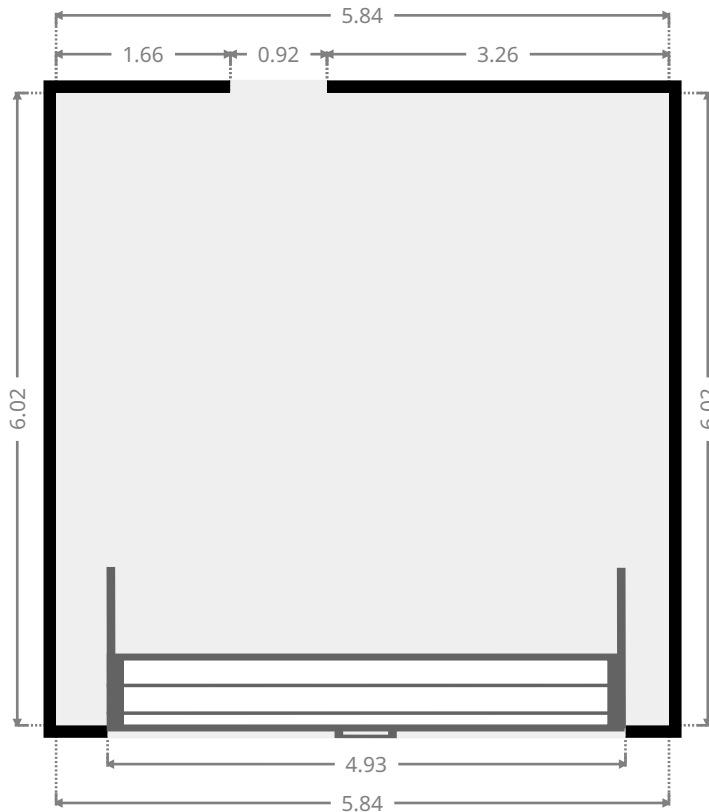

Garage

Width: 5.84 m
Length: 6.02 m
Area: 35.17 m²
Perimeter: 23.73 m

THIS FLOORPLAN IS PROVIDED WITHOUT WARRANTY OF ANY KIND. SENSOPIA DISCLAIMS ANY WARRANTY INCLUDING, WITHOUT LIMITATION, SATISFACTORY QUALITY OR ACCURACY OF DIMENSIONS.