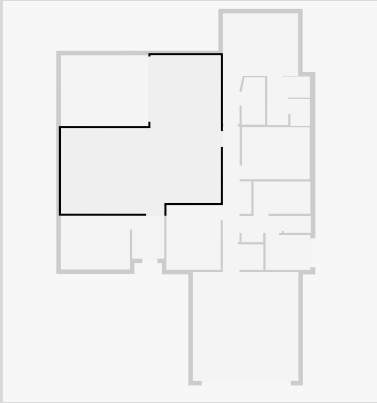

WIR

Width: 1.29 m
Length: 2.63 m
Area: 3.33 m²
Perimeter: 7.69 m

Garage

Width: 5.84 m
Length: 6.02 m
Area: 35.17 m²
Perimeter: 23.73 m

THIS FLOORPLAN IS PROVIDED WITHOUT WARRANTY OF ANY KIND. SENSOPIA DISCLAIMS ANY WARRANTY INCLUDING, WITHOUT LIMITATION, SATISFACTORY QUALITY OR ACCURACY OF DIMENSIONS.

2 Crear Court

Hall

Width:	1.41 m
Length:	2.24 m
Area	3.16 m ²
Perimeter	7.30 m

Outdoor Area

Width:	3.92 m
Length:	4.85 m
Area	18.97 m ²
Perimeter	17.52 m

2 Crear Court

Bedroom

Width: 2.98 m
 Length: 3.82 m
 Area: 11.37 m²
 Perimeter: 13.60 m

•
 Width: 1.78 m
 Length: 2.37 m
 Area: 4.22 m²
 Perimeter: 8.30 m

2 Crear Court

Kitchen/Living/Dining

Width: 8.75 m
 Length: 8.83 m
 Area: 55.49 m²
 Perimeter: 35.17 m

Toilet / Half Bath

Width: 1.07 m
 Length: 1.50 m
 Area: 1.61 m²
 Perimeter: 5.14 m

THIS FLOORPLAN IS PROVIDED WITHOUT WARRANTY OF ANY KIND. SENSOPIA DISCLAIMS ANY WARRANTY INCLUDING, WITHOUT LIMITATION, SATISFACTORY QUALITY OR ACCURACY OF DIMENSIONS.

2 Crear Court

Bathroom

Width: 2.36 m
Length: 2.69 m
Area: 4.53 m²
Perimeter: 10.09 m