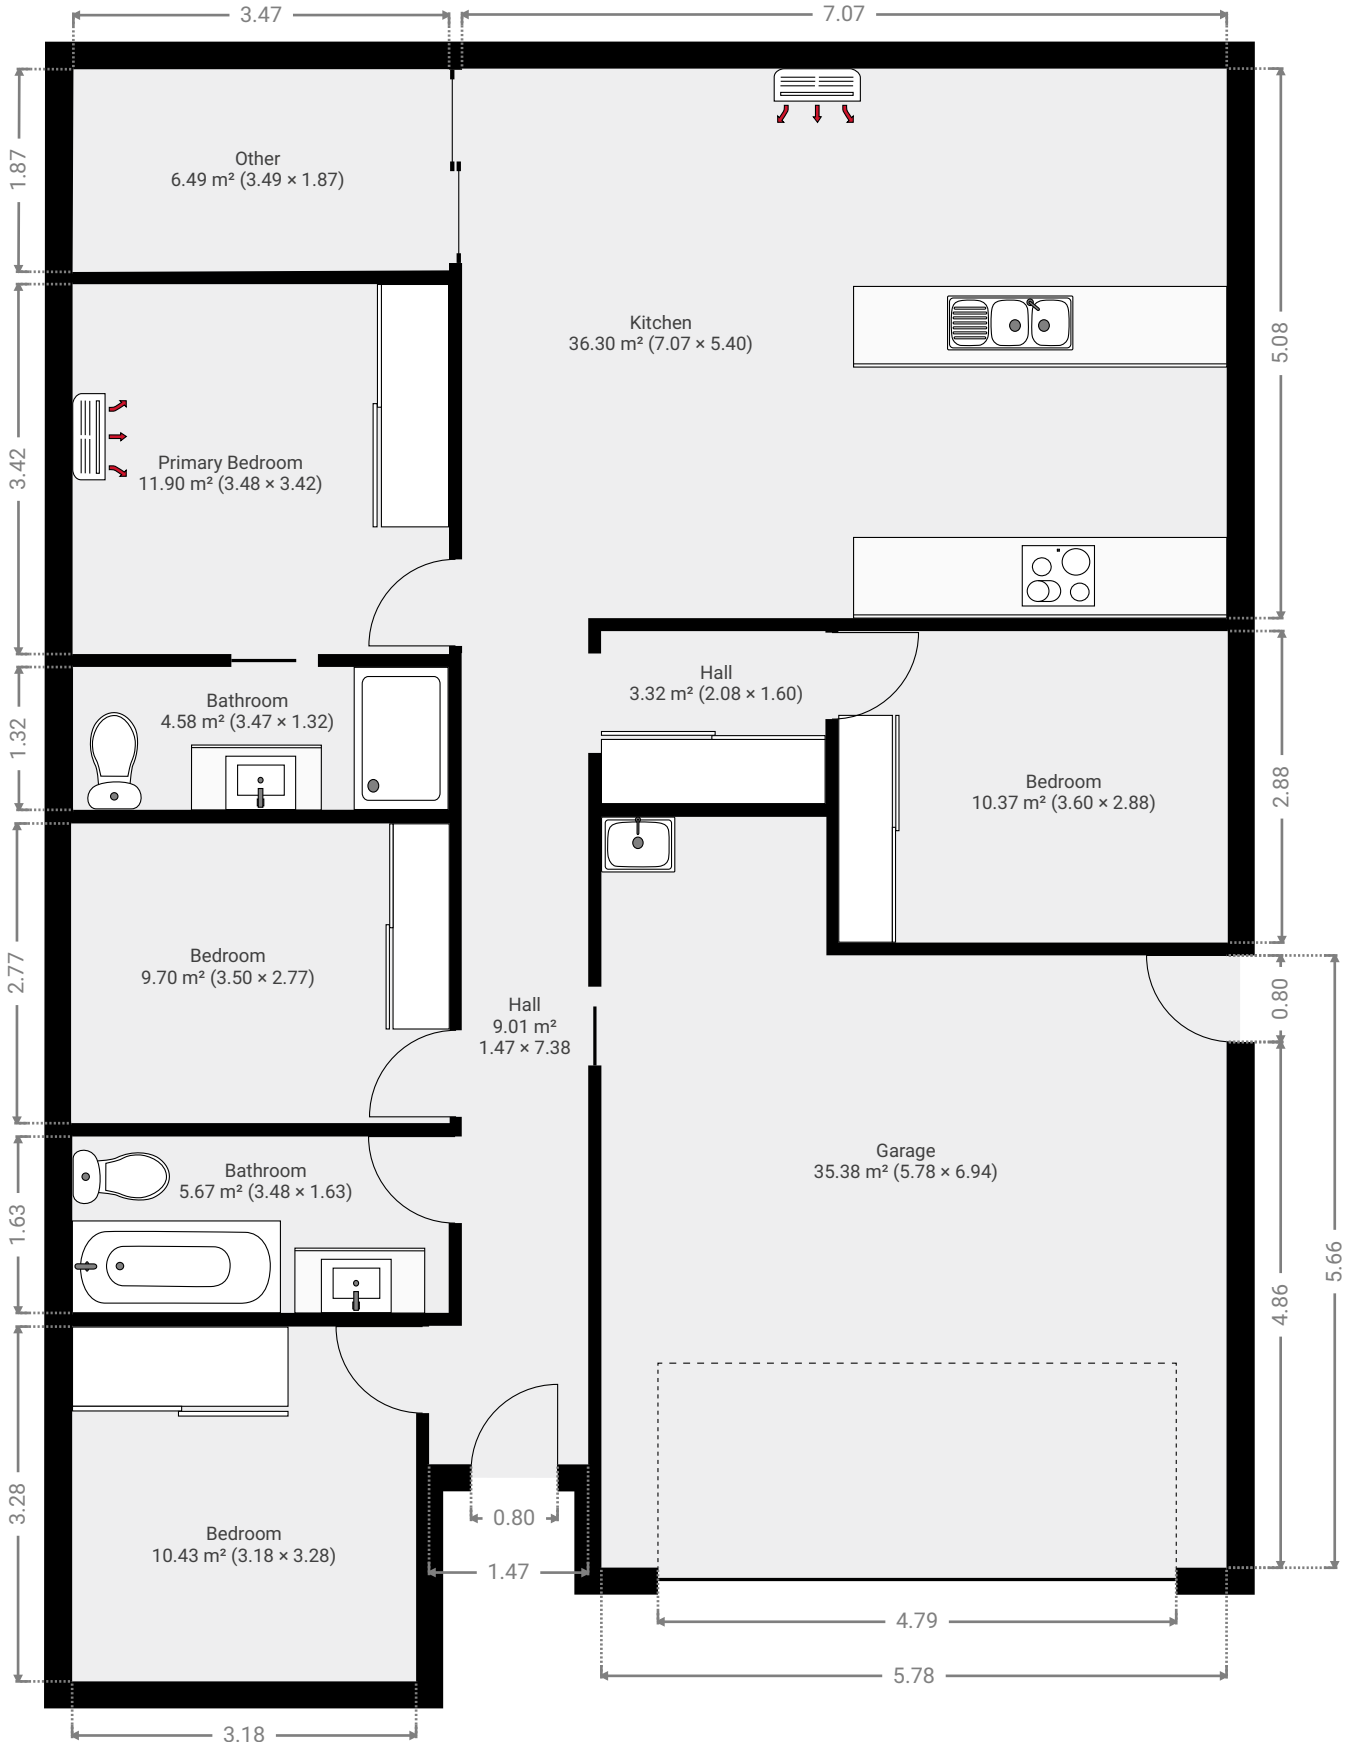

TOTAL AREA: 143.08 m² • LIVING AREA: 107.70 m² • FLOORS: 1 • ROOMS: 11

▼ Ground Floor

TOTAL AREA: 143.08 m² • LIVING AREA: 107.70 m² • ROOMS: 11

THIS FLOORPLAN IS PROVIDED WITHOUT WARRANTY OF ANY KIND. SENSOPIA DISCLAIMS ANY WARRANTY INCLUDING, WITHOUT LIMITATION, SATISFACTORY QUALITY OR ACCURACY OF DIMENSIONS.

1:70