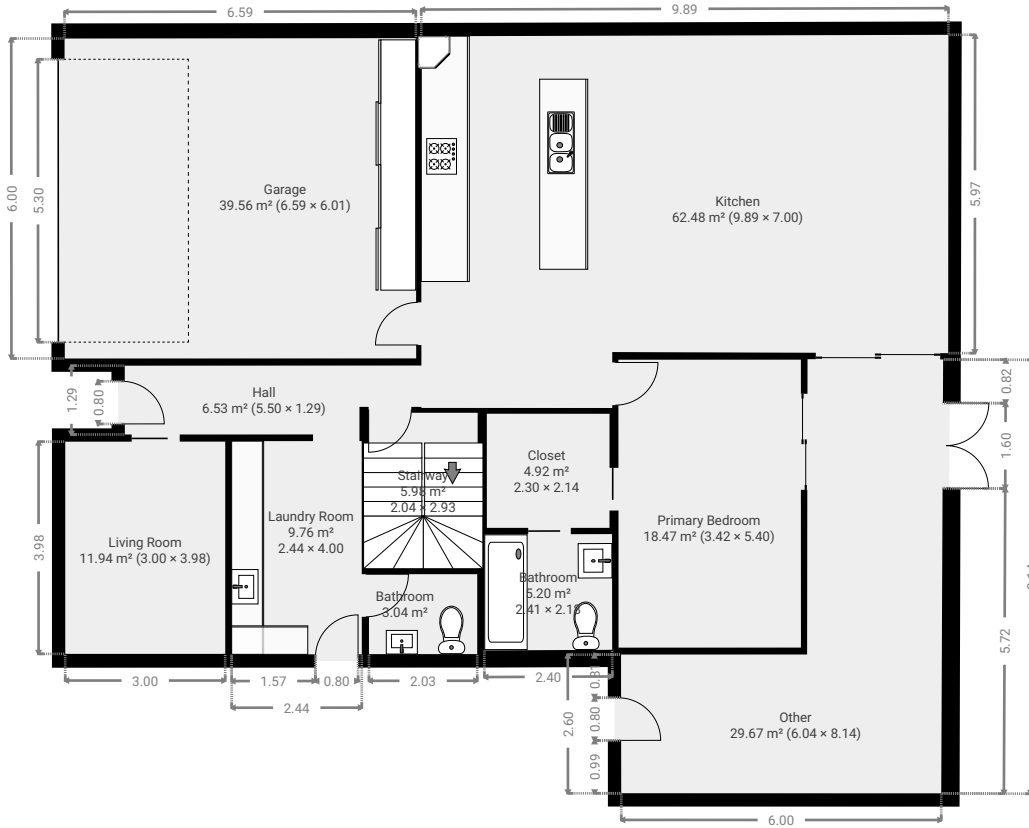

TOTAL AREA: 284.75 m² • LIVING AREA: 245.20 m² • FLOORS: 2 • ROOMS: 20

▼ **Ground Floor**

TOTAL AREA: 197.49 m² • LIVING AREA: 157.94 m² • ROOMS: 11

▼ **1st Floor**

TOTAL AREA: 87.26 m² • LIVING AREA: 87.26 m² • ROOMS: 9