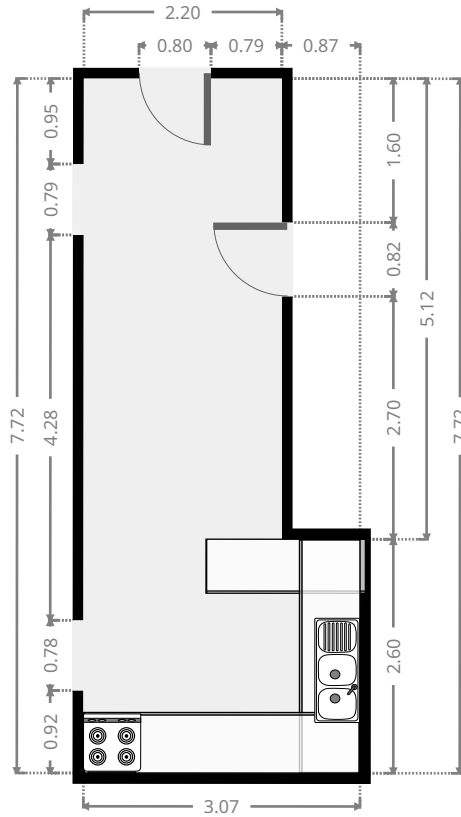

185 Lakes Creek Road

Bedroom

Width: 3.09 m
 Length: 3.60 m
 Area: 11.12 m²
 Perimeter: 13.38 m

Living Room

Width: 2.90 m
 Length: 4.04 m
 Area: 11.71 m²
 Perimeter: 13.88 m

THIS FLOORPLAN IS PROVIDED WITHOUT WARRANTY OF ANY KIND. SENSOPIA DISCLAIMS ANY WARRANTY INCLUDING, WITHOUT LIMITATION, SATISFACTORY QUALITY OR ACCURACY OF DIMENSIONS.

185 Lakes Creek Road

Kitchen

Width: 3.07 m
 Length: 7.72 m
 Area: 19.26 m²
 Perimeter: 21.58 m

Bathroom

Width: 2.20 m
 Length: 2.38 m
 Area: 5.24 m²
 Perimeter: 9.16 m

185 Lakes Creek Road

Bedroom

Width: 2.87 m
 Length: 3.10 m
 Area: 8.90 m²
 Perimeter: 11.94 m

Hall

Width: 1.10 m
 Length: 1.50 m
 Area: 1.65 m²
 Perimeter: 5.20 m

THIS FLOORPLAN IS PROVIDED WITHOUT WARRANTY OF ANY KIND. SENSOPIA DISCLAIMS ANY WARRANTY INCLUDING, WITHOUT LIMITATION, SATISFACTORY QUALITY OR ACCURACY OF DIMENSIONS.

185 Lakes Creek Road

Toilet / Half Bath

Width: 1.20 m
Length: 1.52 m
Area: 1.82 m²
Perimeter: 5.44 m

Carport

Width: 5.00 m
Length: 6.10 m
Area: 30.50 m²
Perimeter: 22.20 m

185 Lakes Creek Road

Other

Width: 1.75 m
 Length: 2.40 m
 Area: 4.20 m²
 Perimeter: 8.30 m