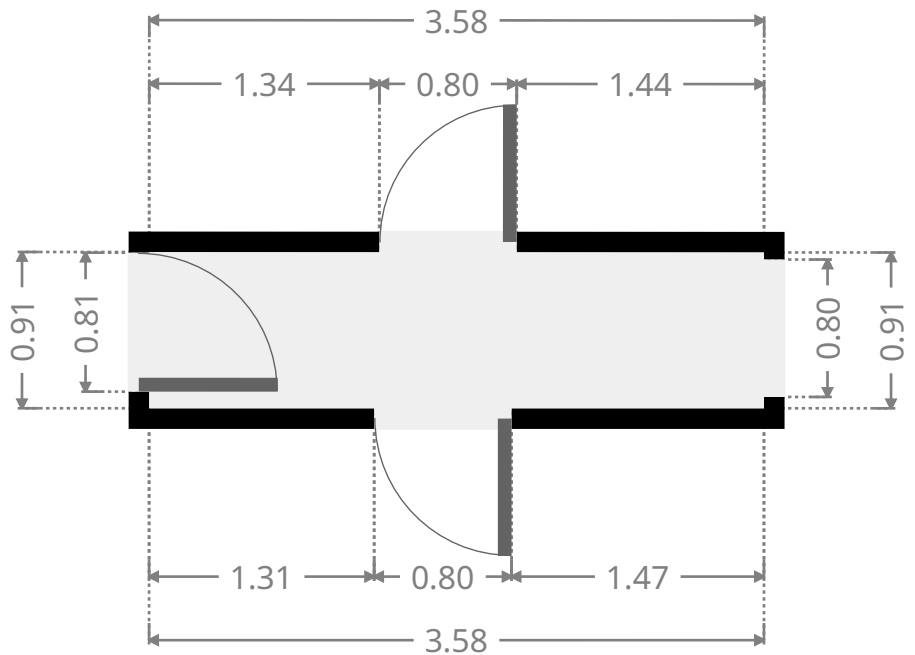

Verandah

Width: 8.95 m
Length: 10.18 m
Area: 41.73 m²
Perimeter: 38.25 m

185 Lakes Creek Road

Bedroom

Width: 3.10 m
 Length: 3.57 m
 Area: 11.06 m²
 Perimeter: 13.34 m

Hall

Width: 0.91 m
 Length: 3.58 m
 Area: 3.25 m²
 Perimeter: 8.98 m

185 Lakes Creek Road

Bedroom

Width: 3.09 m
 Length: 3.60 m
 Area: 11.12 m²
 Perimeter: 13.38 m

Living Room

Width: 2.90 m
 Length: 4.04 m
 Area: 11.71 m²
 Perimeter: 13.88 m

THIS FLOORPLAN IS PROVIDED WITHOUT WARRANTY OF ANY KIND. SENSOPIA DISCLAIMS ANY WARRANTY INCLUDING, WITHOUT LIMITATION, SATISFACTORY QUALITY OR ACCURACY OF DIMENSIONS.

Hall

Width: 1.10 m
 Length: 1.50 m
 Area: 1.65 m²
 Perimeter: 5.20 m

THIS FLOORPLAN IS PROVIDED WITHOUT WARRANTY OF ANY KIND. SENSOPIA DISCLAIMS ANY WARRANTY INCLUDING, WITHOUT LIMITATION, SATISFACTORY QUALITY OR ACCURACY OF DIMENSIONS.

185 Lakes Creek Road

Toilet / Half Bath

Width: 1.20 m
Length: 1.52 m
Area: 1.82 m²
Perimeter: 5.44 m

Carport

Width: 5.00 m
Length: 6.10 m
Area: 30.50 m²
Perimeter: 22.20 m

185 Lakes Creek Road

Other

Width: 1.75 m
 Length: 2.40 m
 Area: 4.20 m²
 Perimeter: 8.30 m