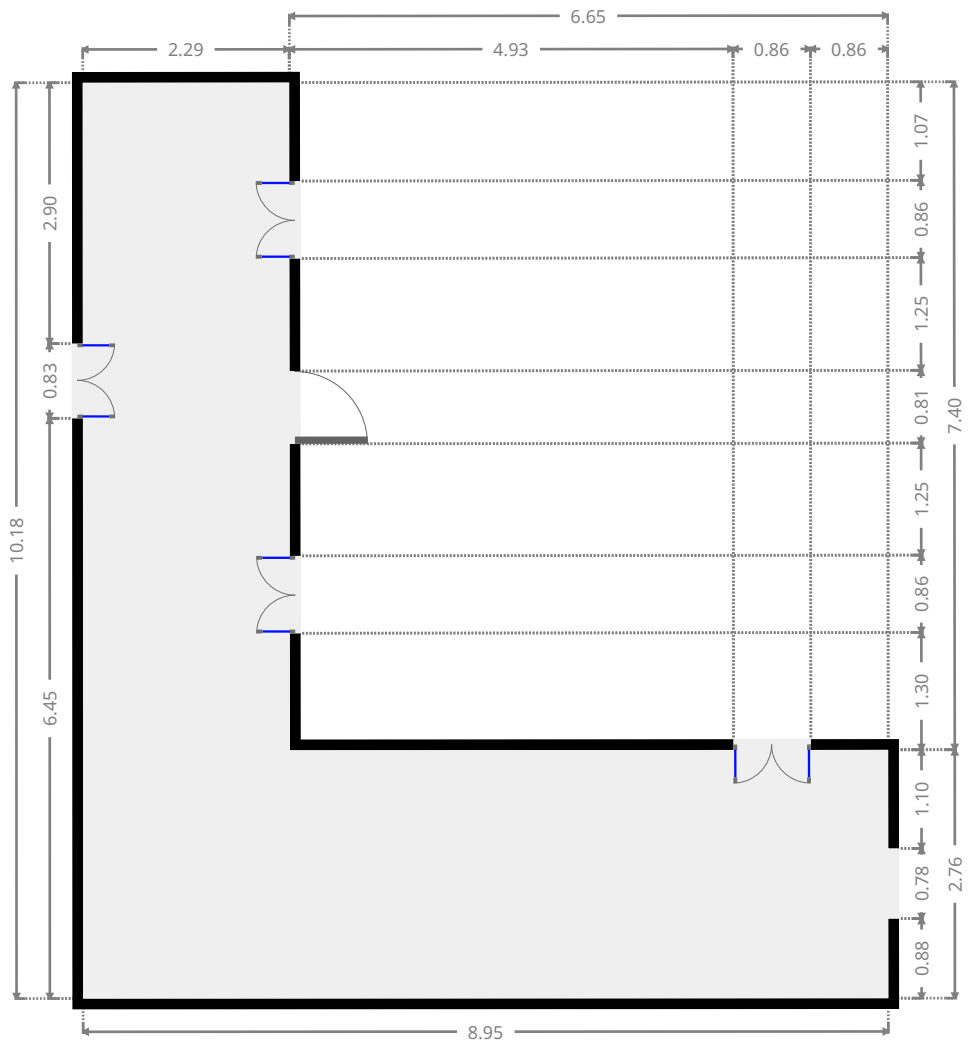

Verandah

Width: 8.95 m
Length: 10.18 m
Area: 41.73 m²
Perimeter: 38.25 m

185 Lakes Creek Road

Bedroom

Width: 3.10 m
 Length: 3.57 m
 Area: 11.06 m²
 Perimeter: 13.34 m

Hall

Width: 0.91 m
 Length: 3.58 m
 Area: 3.25 m²
 Perimeter: 8.98 m

185 Lakes Creek Road

Bedroom

Width: 3.09 m
 Length: 3.60 m
 Area: 11.12 m²
 Perimeter: 13.38 m

Living Room

Width: 2.90 m
 Length: 4.04 m
 Area: 11.71 m²
 Perimeter: 13.88 m

THIS FLOORPLAN IS PROVIDED WITHOUT WARRANTY OF ANY KIND. SENSOPIA DISCLAIMS ANY WARRANTY INCLUDING, WITHOUT LIMITATION, SATISFACTORY QUALITY OR ACCURACY OF DIMENSIONS.

185 Lakes Creek Road

Kitchen

Width: 3.07 m
 Length: 7.72 m
 Area: 19.26 m²
 Perimeter: 21.58 m

Bathroom

Width: 2.20 m
 Length: 2.38 m
 Area: 5.24 m²
 Perimeter: 9.16 m

185 Lakes Creek Road

Bedroom

Width: 2.87 m
 Length: 3.10 m
 Area: 8.90 m²
 Perimeter: 11.94 m

Hall

Width: 1.10 m
 Length: 1.50 m
 Area: 1.65 m²
 Perimeter: 5.20 m

THIS FLOORPLAN IS PROVIDED WITHOUT WARRANTY OF ANY KIND. SENSOPIA DISCLAIMS ANY WARRANTY INCLUDING, WITHOUT LIMITATION, SATISFACTORY QUALITY OR ACCURACY OF DIMENSIONS.