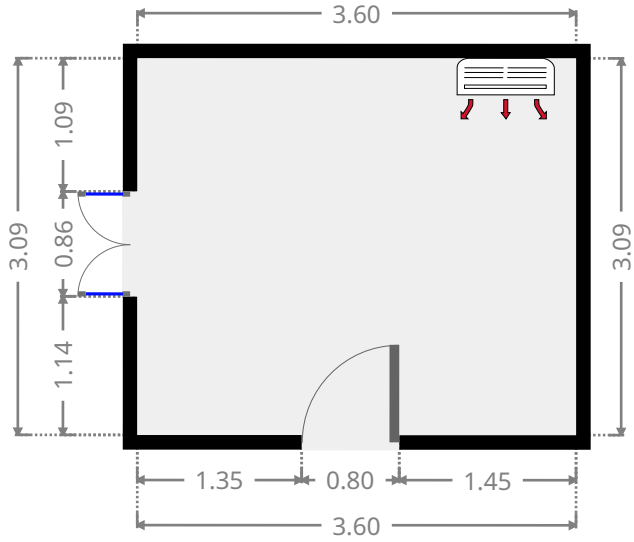

Verandah

Width: 8.95 m
Length: 10.18 m
Area: 41.73 m²
Perimeter: 38.25 m

185 Lakes Creek Road

Bedroom

Width: 3.10 m
 Length: 3.57 m
 Area: 11.06 m²
 Perimeter: 13.34 m

Hall

Width: 0.91 m
 Length: 3.58 m
 Area: 3.25 m²
 Perimeter: 8.98 m

185 Lakes Creek Road

Bedroom

Width: 3.09 m
 Length: 3.60 m
 Area: 11.12 m²
 Perimeter: 13.38 m

Living Room

Width: 2.90 m
 Length: 4.04 m
 Area: 11.71 m²
 Perimeter: 13.88 m

THIS FLOORPLAN IS PROVIDED WITHOUT WARRANTY OF ANY KIND. SENSOPIA DISCLAIMS ANY WARRANTY INCLUDING, WITHOUT LIMITATION, SATISFACTORY QUALITY OR ACCURACY OF DIMENSIONS.

Hall

Width: 1.10 m
 Length: 1.50 m
 Area: 1.65 m²
 Perimeter: 5.20 m

THIS FLOORPLAN IS PROVIDED WITHOUT WARRANTY OF ANY KIND. SENSOPIA DISCLAIMS ANY WARRANTY INCLUDING, WITHOUT LIMITATION, SATISFACTORY QUALITY OR ACCURACY OF DIMENSIONS.

Laundry Room

Width: 1.52 m
 Length: 2.39 m
 Area: 3.62 m²
 Perimeter: 7.81 m