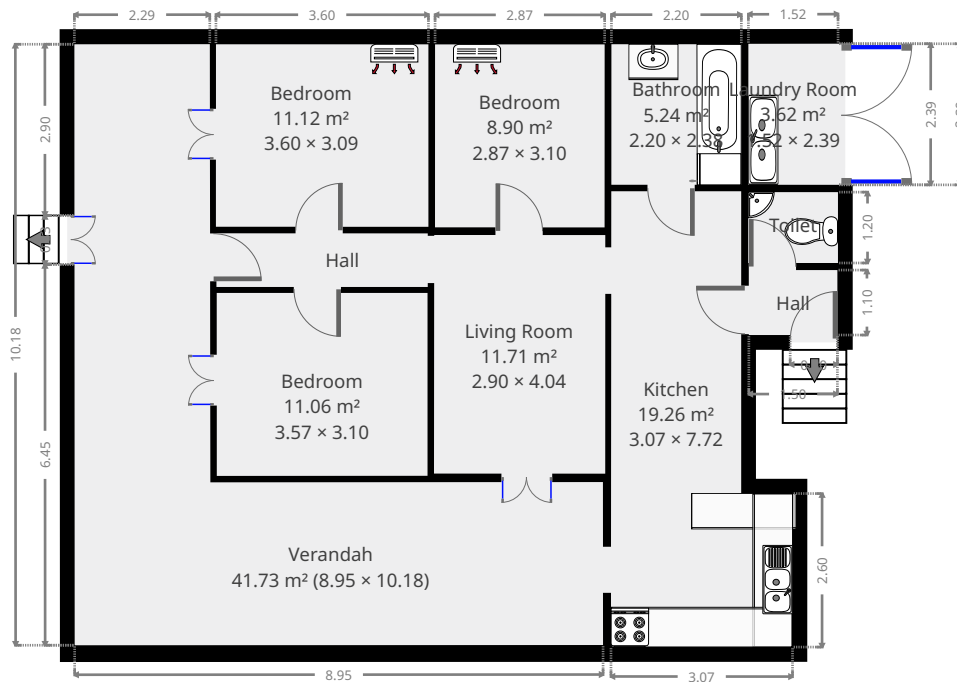

185 Lakes Creek Road

Ground Floor

THIS FLOORPLAN IS PROVIDED WITHOUT WARRANTY OF ANY KIND. SENSOPIA DISCLAIMS ANY WARRANTY INCLUDING, WITHOUT LIMITATION, SATISFACTORY QUALITY OR ACCURACY OF DIMENSIONS.