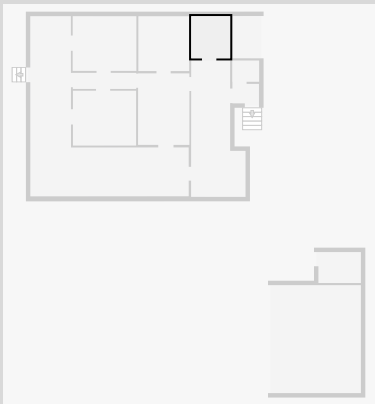

185 Lakes Creek Road

Bedroom

Width: 3.09 m
 Length: 3.60 m
 Area: 11.12 m²
 Perimeter: 13.38 m

Living Room

Width: 2.90 m
 Length: 4.04 m
 Area: 11.71 m²
 Perimeter: 13.88 m

THIS FLOORPLAN IS PROVIDED WITHOUT WARRANTY OF ANY KIND. SENSOPIA DISCLAIMS ANY WARRANTY INCLUDING, WITHOUT LIMITATION, SATISFACTORY QUALITY OR ACCURACY OF DIMENSIONS.

185 Lakes Creek Road

Kitchen

Width: 3.07 m
 Length: 7.72 m
 Area: 19.26 m²
 Perimeter: 21.58 m

Bathroom

Width: 2.20 m
 Length: 2.38 m
 Area: 5.24 m²
 Perimeter: 9.16 m

185 Lakes Creek Road

Bedroom

Width: 2.87 m
 Length: 3.10 m
 Area: 8.90 m²
 Perimeter: 11.94 m

Hall

Width: 1.10 m
 Length: 1.50 m
 Area: 1.65 m²
 Perimeter: 5.20 m

THIS FLOORPLAN IS PROVIDED WITHOUT WARRANTY OF ANY KIND. SENSOPIA DISCLAIMS ANY WARRANTY INCLUDING, WITHOUT LIMITATION, SATISFACTORY QUALITY OR ACCURACY OF DIMENSIONS.

185 Lakes Creek Road

Toilet / Half Bath

Width: 1.20 m
Length: 1.52 m
Area: 1.82 m²
Perimeter: 5.44 m

Carport

Width: 5.00 m
Length: 6.10 m
Area: 30.50 m²
Perimeter: 22.20 m

185 Lakes Creek Road

Other

Width: 1.75 m
 Length: 2.40 m
 Area: 4.20 m²
 Perimeter: 8.30 m