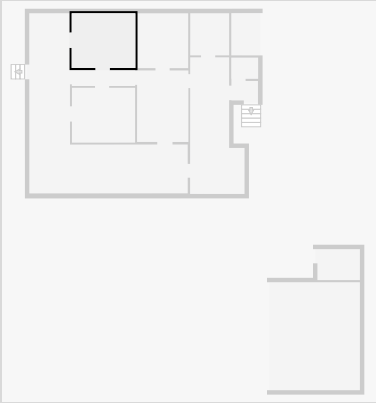

Verandah

Width: 8.95 m
Length: 10.18 m
Area: 41.73 m²
Perimeter: 38.25 m

185 Lakes Creek Road

Bedroom

Width: 3.10 m
 Length: 3.57 m
 Area: 11.06 m²
 Perimeter: 13.34 m

Hall

Width: 0.91 m
 Length: 3.58 m
 Area: 3.25 m²
 Perimeter: 8.98 m

185 Lakes Creek Road

Bedroom

Width: 3.09 m
 Length: 3.60 m
 Area: 11.12 m²
 Perimeter: 13.38 m

Living Room

Width: 2.90 m
 Length: 4.04 m
 Area: 11.71 m²
 Perimeter: 13.88 m

THIS FLOORPLAN IS PROVIDED WITHOUT WARRANTY OF ANY KIND. SENSOPIA DISCLAIMS ANY WARRANTY INCLUDING, WITHOUT LIMITATION, SATISFACTORY QUALITY OR ACCURACY OF DIMENSIONS.

185 Lakes Creek Road

Kitchen

Width: 3.07 m
 Length: 7.72 m
 Area: 19.26 m²
 Perimeter: 21.58 m

Bathroom

Width: 2.20 m
 Length: 2.38 m
 Area: 5.24 m²
 Perimeter: 9.16 m

185 Lakes Creek Road

Bedroom

Width: 2.87 m
 Length: 3.10 m
 Area: 8.90 m²
 Perimeter: 11.94 m

Hall

Width: 1.10 m
 Length: 1.50 m
 Area: 1.65 m²
 Perimeter: 5.20 m

THIS FLOORPLAN IS PROVIDED WITHOUT WARRANTY OF ANY KIND. SENSOPIA DISCLAIMS ANY WARRANTY INCLUDING, WITHOUT LIMITATION, SATISFACTORY QUALITY OR ACCURACY OF DIMENSIONS.