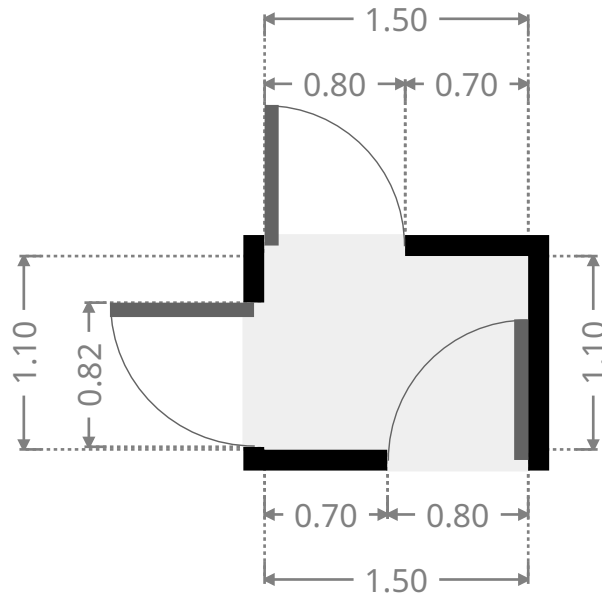

185 Lakes Creek Road

Bedroom

Width: 3.09 m
 Length: 3.60 m
 Area: 11.12 m²
 Perimeter: 13.38 m

Living Room

Width: 2.90 m
 Length: 4.04 m
 Area: 11.71 m²
 Perimeter: 13.88 m

THIS FLOORPLAN IS PROVIDED WITHOUT WARRANTY OF ANY KIND. SENSOPIA DISCLAIMS ANY WARRANTY INCLUDING, WITHOUT LIMITATION, SATISFACTORY QUALITY OR ACCURACY OF DIMENSIONS.

185 Lakes Creek Road

Kitchen

Width: 3.07 m
 Length: 7.72 m
 Area: 19.26 m²
 Perimeter: 21.58 m

Bathroom

Width: 2.20 m
 Length: 2.38 m
 Area: 5.24 m²
 Perimeter: 9.16 m

185 Lakes Creek Road

Bedroom

Width: 2.87 m
 Length: 3.10 m
 Area: 8.90 m²
 Perimeter: 11.94 m

Hall

Width: 1.10 m
 Length: 1.50 m
 Area: 1.65 m²
 Perimeter: 5.20 m

THIS FLOORPLAN IS PROVIDED WITHOUT WARRANTY OF ANY KIND. SENSOPIA DISCLAIMS ANY WARRANTY INCLUDING, WITHOUT LIMITATION, SATISFACTORY QUALITY OR ACCURACY OF DIMENSIONS.

185 Lakes Creek Road

Toilet / Half Bath

Width: 1.20 m
Length: 1.52 m
Area: 1.82 m²
Perimeter: 5.44 m

Carport

Width: 5.00 m
Length: 6.10 m
Area: 30.50 m²
Perimeter: 22.20 m

185 Lakes Creek Road

Other

Width: 1.75 m
 Length: 2.40 m
 Area: 4.20 m²
 Perimeter: 8.30 m