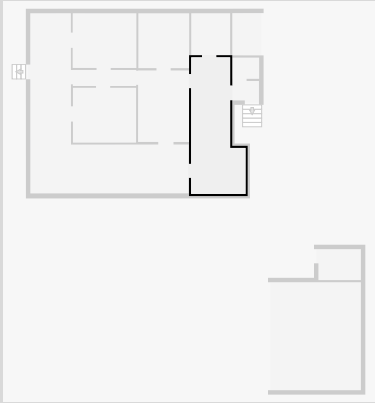

185 Lakes Creek Road

Bedroom

Width: 3.09 m
 Length: 3.60 m
 Area: 11.12 m²
 Perimeter: 13.38 m

Living Room

Width: 2.90 m
 Length: 4.04 m
 Area: 11.71 m²
 Perimeter: 13.88 m

THIS FLOORPLAN IS PROVIDED WITHOUT WARRANTY OF ANY KIND. SENSOPIA DISCLAIMS ANY WARRANTY INCLUDING, WITHOUT LIMITATION, SATISFACTORY QUALITY OR ACCURACY OF DIMENSIONS.

185 Lakes Creek Road

Kitchen

Width: 3.07 m
 Length: 7.72 m
 Area: 19.26 m²
 Perimeter: 21.58 m

Bathroom

Width: 2.20 m
 Length: 2.38 m
 Area: 5.24 m²
 Perimeter: 9.16 m

185 Lakes Creek Road

Bedroom

Width: 2.87 m
 Length: 3.10 m
 Area: 8.90 m²
 Perimeter: 11.94 m

Hall

Width: 1.10 m
 Length: 1.50 m
 Area: 1.65 m²
 Perimeter: 5.20 m

THIS FLOORPLAN IS PROVIDED WITHOUT WARRANTY OF ANY KIND. SENSOPIA DISCLAIMS ANY WARRANTY INCLUDING, WITHOUT LIMITATION, SATISFACTORY QUALITY OR ACCURACY OF DIMENSIONS.

185 Lakes Creek Road

Toilet / Half Bath

Width: 1.20 m
Length: 1.52 m
Area: 1.82 m²
Perimeter: 5.44 m

Carport

Width: 5.00 m
Length: 6.10 m
Area: 30.50 m²
Perimeter: 22.20 m

185 Lakes Creek Road

Other

Width: 1.75 m
 Length: 2.40 m
 Area: 4.20 m²
 Perimeter: 8.30 m