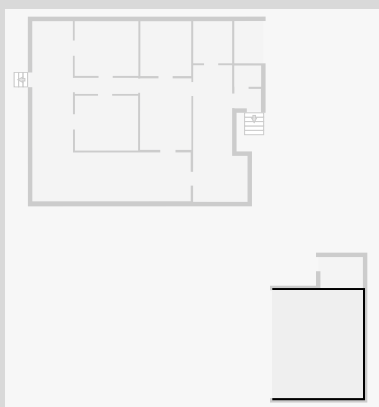

185 Lakes Creek Road

Kitchen

Width: 3.07 m
 Length: 7.72 m
 Area: 19.26 m²
 Perimeter: 21.58 m

Bathroom

Width: 2.20 m
 Length: 2.38 m
 Area: 5.24 m²
 Perimeter: 9.16 m

185 Lakes Creek Road

Bedroom

Width: 2.87 m
 Length: 3.10 m
 Area: 8.90 m²
 Perimeter: 11.94 m

Hall

Width: 1.10 m
 Length: 1.50 m
 Area: 1.65 m²
 Perimeter: 5.20 m

THIS FLOORPLAN IS PROVIDED WITHOUT WARRANTY OF ANY KIND. SENSOPIA DISCLAIMS ANY WARRANTY INCLUDING, WITHOUT LIMITATION, SATISFACTORY QUALITY OR ACCURACY OF DIMENSIONS.

185 Lakes Creek Road

Toilet / Half Bath

Width: 1.20 m
Length: 1.52 m
Area: 1.82 m²
Perimeter: 5.44 m

Carport

Width: 5.00 m
Length: 6.10 m
Area: 30.50 m²
Perimeter: 22.20 m

185 Lakes Creek Road

Other

Width: 1.75 m
 Length: 2.40 m
 Area: 4.20 m²
 Perimeter: 8.30 m

Laundry Room

Width: 1.52 m
 Length: 2.39 m
 Area: 3.62 m²
 Perimeter: 7.81 m