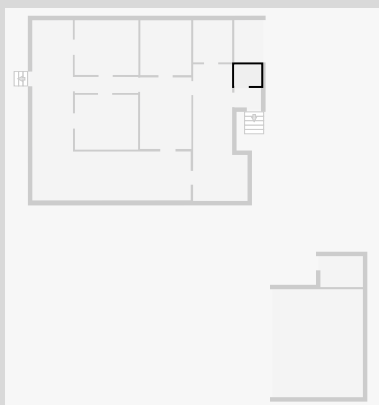

185 Lakes Creek Road

Kitchen

Width: 3.07 m
 Length: 7.72 m
 Area: 19.26 m²
 Perimeter: 21.58 m

Bathroom

Width: 2.20 m
 Length: 2.38 m
 Area: 5.24 m²
 Perimeter: 9.16 m

185 Lakes Creek Road

Bedroom

Width: 2.87 m
 Length: 3.10 m
 Area: 8.90 m²
 Perimeter: 11.94 m

Hall

Width: 1.10 m
 Length: 1.50 m
 Area: 1.65 m²
 Perimeter: 5.20 m

THIS FLOORPLAN IS PROVIDED WITHOUT WARRANTY OF ANY KIND. SENSOPIA DISCLAIMS ANY WARRANTY INCLUDING, WITHOUT LIMITATION, SATISFACTORY QUALITY OR ACCURACY OF DIMENSIONS.

185 Lakes Creek Road

Toilet / Half Bath

Width: 1.20 m
Length: 1.52 m
Area: 1.82 m²
Perimeter: 5.44 m

Carport

Width: 5.00 m
Length: 6.10 m
Area: 30.50 m²
Perimeter: 22.20 m

185 Lakes Creek Road

Other

Width: 1.75 m
 Length: 2.40 m
 Area: 4.20 m²
 Perimeter: 8.30 m

Laundry Room

Width: 1.52 m
 Length: 2.39 m
 Area: 3.62 m²
 Perimeter: 7.81 m