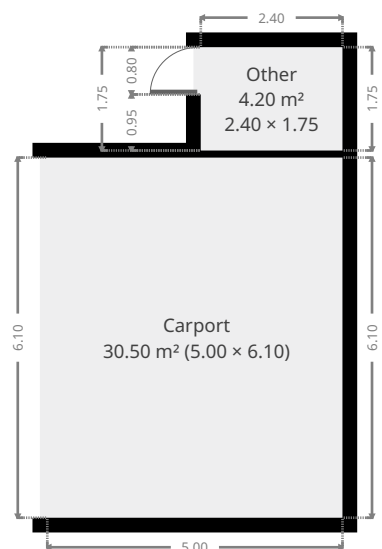

185 Lakes Creek Road

Ground Floor

THIS FLOORPLAN IS PROVIDED WITHOUT WARRANTY OF ANY KIND. SENSOPIA DISCLAIMS ANY WARRANTY INCLUDING, WITHOUT LIMITATION, SATISFACTORY QUALITY OR ACCURACY OF DIMENSIONS.