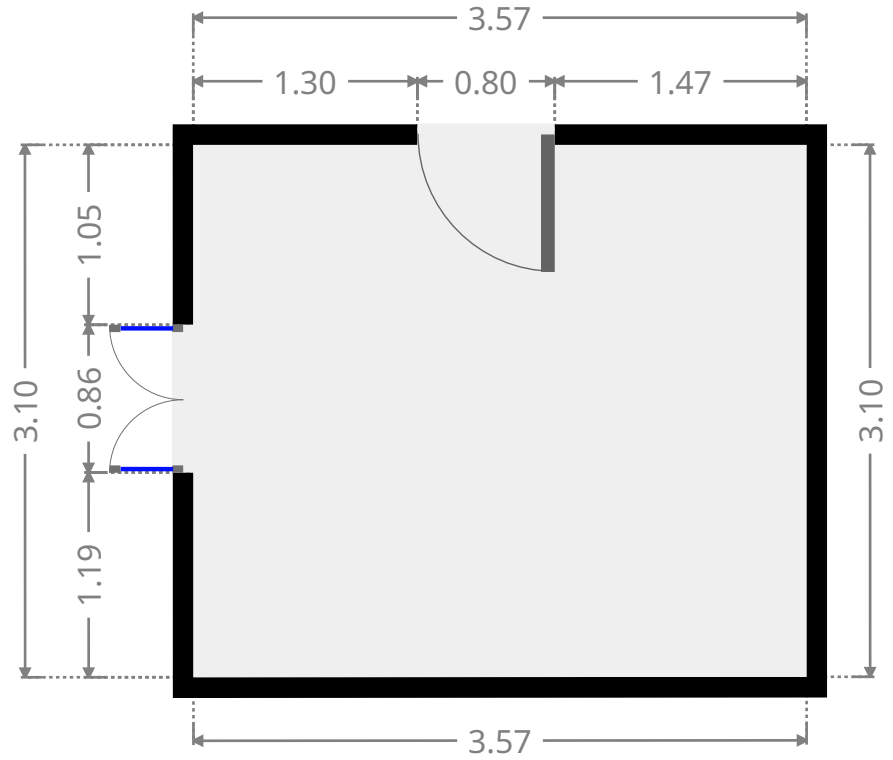

Verandah

Width: 8.95 m
Length: 10.18 m
Area: 41.73 m²
Perimeter: 38.25 m

185 Lakes Creek Road

Bedroom

Width: 3.10 m
 Length: 3.57 m
 Area: 11.06 m²
 Perimeter: 13.34 m

Hall

Width: 0.91 m
 Length: 3.58 m
 Area: 3.25 m²
 Perimeter: 8.98 m

185 Lakes Creek Road

Bedroom

Width: 3.09 m
 Length: 3.60 m
 Area: 11.12 m²
 Perimeter: 13.38 m

Living Room

Width: 2.90 m
 Length: 4.04 m
 Area: 11.71 m²
 Perimeter: 13.88 m

THIS FLOORPLAN IS PROVIDED WITHOUT WARRANTY OF ANY KIND. SENSOPIA DISCLAIMS ANY WARRANTY INCLUDING, WITHOUT LIMITATION, SATISFACTORY QUALITY OR ACCURACY OF DIMENSIONS.

185 Lakes Creek Road

Kitchen

Width: 3.07 m
 Length: 7.72 m
 Area: 19.26 m²
 Perimeter: 21.58 m

Bathroom

Width: 2.20 m
 Length: 2.38 m
 Area: 5.24 m²
 Perimeter: 9.16 m

185 Lakes Creek Road

Bedroom

Width: 2.87 m
 Length: 3.10 m
 Area: 8.90 m²
 Perimeter: 11.94 m

Hall

Width: 1.10 m
 Length: 1.50 m
 Area: 1.65 m²
 Perimeter: 5.20 m

THIS FLOORPLAN IS PROVIDED WITHOUT WARRANTY OF ANY KIND. SENSOPIA DISCLAIMS ANY WARRANTY INCLUDING, WITHOUT LIMITATION, SATISFACTORY QUALITY OR ACCURACY OF DIMENSIONS.