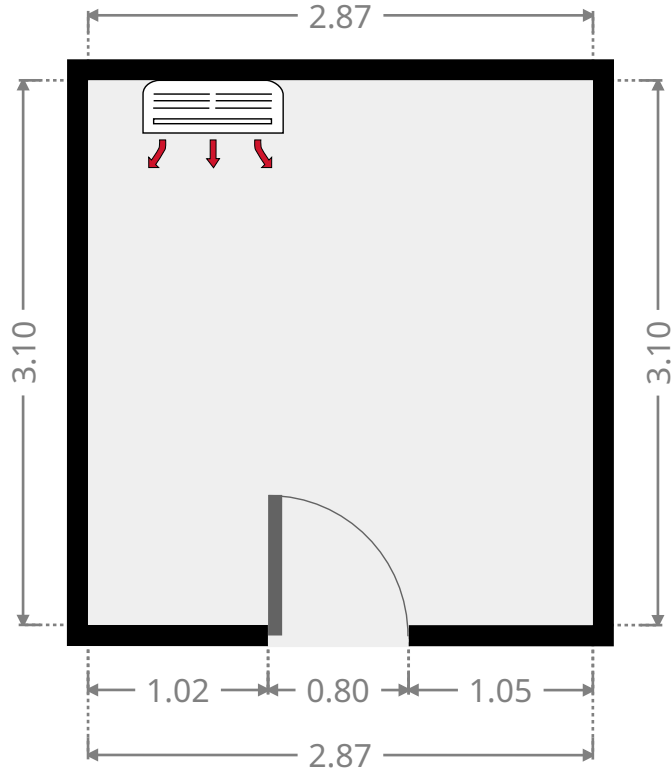

185 Lakes Creek Road

Kitchen

Width: 3.07 m
 Length: 7.72 m
 Area: 19.26 m²
 Perimeter: 21.58 m

Bathroom

Width: 2.20 m
 Length: 2.38 m
 Area: 5.24 m²
 Perimeter: 9.16 m

185 Lakes Creek Road

Bedroom

Width: 2.87 m
 Length: 3.10 m
 Area: 8.90 m²
 Perimeter: 11.94 m

Hall

Width: 1.10 m
 Length: 1.50 m
 Area: 1.65 m²
 Perimeter: 5.20 m

THIS FLOORPLAN IS PROVIDED WITHOUT WARRANTY OF ANY KIND. SENSOPIA DISCLAIMS ANY WARRANTY INCLUDING, WITHOUT LIMITATION, SATISFACTORY QUALITY OR ACCURACY OF DIMENSIONS.

185 Lakes Creek Road

Toilet / Half Bath

Width: 1.20 m
Length: 1.52 m
Area: 1.82 m²
Perimeter: 5.44 m

Carport

Width: 5.00 m
Length: 6.10 m
Area: 30.50 m²
Perimeter: 22.20 m

185 Lakes Creek Road

Other

Width: 1.75 m
 Length: 2.40 m
 Area: 4.20 m²
 Perimeter: 8.30 m

Laundry Room

Width: 1.52 m
 Length: 2.39 m
 Area: 3.62 m²
 Perimeter: 7.81 m