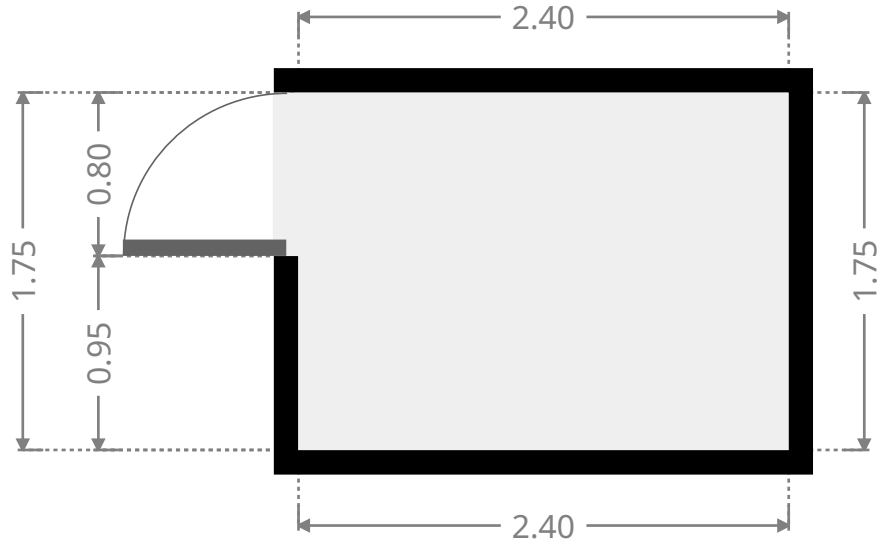

Verandah

Width: 8.95 m
Length: 10.18 m
Area: 41.73 m²
Perimeter: 38.25 m

185 Lakes Creek Road

Bedroom

Width: 3.10 m
 Length: 3.57 m
 Area: 11.06 m²
 Perimeter: 13.34 m

Hall

Width: 0.91 m
 Length: 3.58 m
 Area: 3.25 m²
 Perimeter: 8.98 m

Hall

Width: 1.10 m
 Length: 1.50 m
 Area: 1.65 m²
 Perimeter: 5.20 m

THIS FLOORPLAN IS PROVIDED WITHOUT WARRANTY OF ANY KIND. SENSOPIA DISCLAIMS ANY WARRANTY INCLUDING, WITHOUT LIMITATION, SATISFACTORY QUALITY OR ACCURACY OF DIMENSIONS.

185 Lakes Creek Road

Toilet / Half Bath

Width: 1.20 m
Length: 1.52 m
Area: 1.82 m²
Perimeter: 5.44 m

Carport

Width: 5.00 m
Length: 6.10 m
Area: 30.50 m²
Perimeter: 22.20 m

185 Lakes Creek Road

Other

Width: 1.75 m
 Length: 2.40 m
 Area: 4.20 m²
 Perimeter: 8.30 m

Laundry Room

Width: 1.52 m
 Length: 2.39 m
 Area: 3.62 m²
 Perimeter: 7.81 m