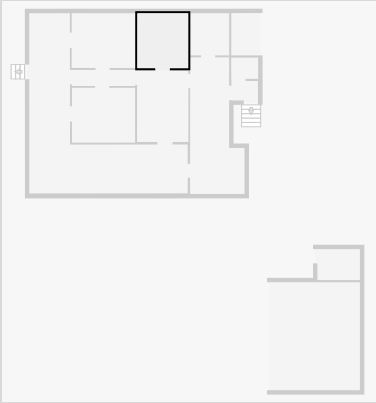

185 Lakes Creek Road

Bedroom

Width: 3.09 m
 Length: 3.60 m
 Area: 11.12 m²
 Perimeter: 13.38 m

Living Room

Width: 2.90 m
 Length: 4.04 m
 Area: 11.71 m²
 Perimeter: 13.88 m

THIS FLOORPLAN IS PROVIDED WITHOUT WARRANTY OF ANY KIND. SENSOPIA DISCLAIMS ANY WARRANTY INCLUDING, WITHOUT LIMITATION, SATISFACTORY QUALITY OR ACCURACY OF DIMENSIONS.

185 Lakes Creek Road

Kitchen

Width: 3.07 m
 Length: 7.72 m
 Area: 19.26 m²
 Perimeter: 21.58 m

Bathroom

Width: 2.20 m
 Length: 2.38 m
 Area: 5.24 m²
 Perimeter: 9.16 m

185 Lakes Creek Road

Bedroom

Width: 2.87 m
 Length: 3.10 m
 Area: 8.90 m²
 Perimeter: 11.94 m

Hall

Width: 1.10 m
 Length: 1.50 m
 Area: 1.65 m²
 Perimeter: 5.20 m

THIS FLOORPLAN IS PROVIDED WITHOUT WARRANTY OF ANY KIND. SENSOPIA DISCLAIMS ANY WARRANTY INCLUDING, WITHOUT LIMITATION, SATISFACTORY QUALITY OR ACCURACY OF DIMENSIONS.

185 Lakes Creek Road

Toilet / Half Bath

Width: 1.20 m
Length: 1.52 m
Area: 1.82 m²
Perimeter: 5.44 m

Carport

Width: 5.00 m
Length: 6.10 m
Area: 30.50 m²
Perimeter: 22.20 m

185 Lakes Creek Road

Other

Width: 1.75 m
 Length: 2.40 m
 Area: 4.20 m²
 Perimeter: 8.30 m