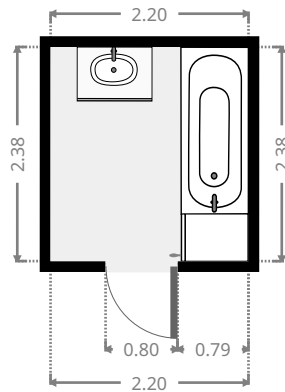

185 Lakes Creek Road

Kitchen

Width: 3.07 m
 Length: 7.72 m
 Area: 19.26 m²
 Perimeter: 21.58 m

Bathroom

Width: 2.20 m
 Length: 2.38 m
 Area: 5.24 m²
 Perimeter: 9.16 m

185 Lakes Creek Road

Bedroom

Width: 2.87 m
 Length: 3.10 m
 Area: 8.90 m²
 Perimeter: 11.94 m

Hall

Width: 1.10 m
 Length: 1.50 m
 Area: 1.65 m²
 Perimeter: 5.20 m

THIS FLOORPLAN IS PROVIDED WITHOUT WARRANTY OF ANY KIND. SENSOPIA DISCLAIMS ANY WARRANTY INCLUDING, WITHOUT LIMITATION, SATISFACTORY QUALITY OR ACCURACY OF DIMENSIONS.

185 Lakes Creek Road

Toilet / Half Bath

Width: 1.20 m
Length: 1.52 m
Area: 1.82 m²
Perimeter: 5.44 m

Carport

Width: 5.00 m
Length: 6.10 m
Area: 30.50 m²
Perimeter: 22.20 m

185 Lakes Creek Road

Other

Width: 1.75 m
 Length: 2.40 m
 Area: 4.20 m²
 Perimeter: 8.30 m

Laundry Room

Width: 1.52 m
 Length: 2.39 m
 Area: 3.62 m²
 Perimeter: 7.81 m