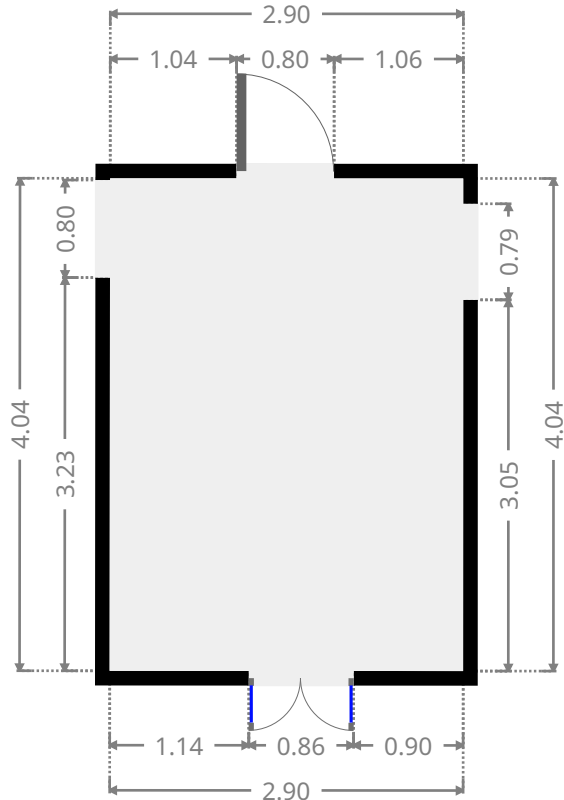

185 Lakes Creek Road

Bedroom

Width: 3.09 m
 Length: 3.60 m
 Area: 11.12 m²
 Perimeter: 13.38 m

Living Room

Width: 2.90 m
 Length: 4.04 m
 Area: 11.71 m²
 Perimeter: 13.88 m

THIS FLOORPLAN IS PROVIDED WITHOUT WARRANTY OF ANY KIND. SENSOPIA DISCLAIMS ANY WARRANTY INCLUDING, WITHOUT LIMITATION, SATISFACTORY QUALITY OR ACCURACY OF DIMENSIONS.

185 Lakes Creek Road

Kitchen

Width: 3.07 m
 Length: 7.72 m
 Area: 19.26 m²
 Perimeter: 21.58 m

Bathroom

Width: 2.20 m
 Length: 2.38 m
 Area: 5.24 m²
 Perimeter: 9.16 m

185 Lakes Creek Road

Bedroom

Width: 2.87 m
 Length: 3.10 m
 Area: 8.90 m²
 Perimeter: 11.94 m

Hall

Width: 1.10 m
 Length: 1.50 m
 Area: 1.65 m²
 Perimeter: 5.20 m

THIS FLOORPLAN IS PROVIDED WITHOUT WARRANTY OF ANY KIND. SENSOPIA DISCLAIMS ANY WARRANTY INCLUDING, WITHOUT LIMITATION, SATISFACTORY QUALITY OR ACCURACY OF DIMENSIONS.

185 Lakes Creek Road

Toilet / Half Bath

Width: 1.20 m
Length: 1.52 m
Area: 1.82 m²
Perimeter: 5.44 m

Carport

Width: 5.00 m
Length: 6.10 m
Area: 30.50 m²
Perimeter: 22.20 m

185 Lakes Creek Road

Other

Width: 1.75 m
 Length: 2.40 m
 Area: 4.20 m²
 Perimeter: 8.30 m