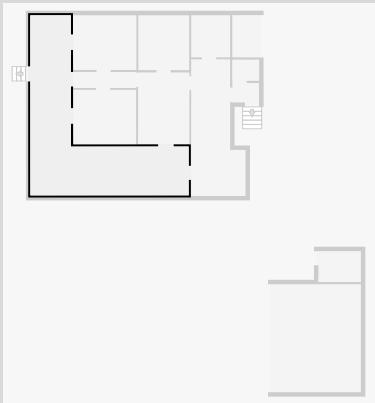

Verandah

Width: 8.95 m
Length: 10.18 m
Area: 41.73 m²
Perimeter: 38.25 m

185 Lakes Creek Road

Bedroom

Width: 3.10 m
 Length: 3.57 m
 Area: 11.06 m²
 Perimeter: 13.34 m

Hall

Width: 0.91 m
 Length: 3.58 m
 Area: 3.25 m²
 Perimeter: 8.98 m

185 Lakes Creek Road

Bedroom

Width: 3.09 m
 Length: 3.60 m
 Area: 11.12 m²
 Perimeter: 13.38 m

Living Room

Width: 2.90 m
 Length: 4.04 m
 Area: 11.71 m²
 Perimeter: 13.88 m

THIS FLOORPLAN IS PROVIDED WITHOUT WARRANTY OF ANY KIND. SENSOPIA DISCLAIMS ANY WARRANTY INCLUDING, WITHOUT LIMITATION, SATISFACTORY QUALITY OR ACCURACY OF DIMENSIONS.

Hall

Width: 1.10 m
 Length: 1.50 m
 Area: 1.65 m²
 Perimeter: 5.20 m

THIS FLOORPLAN IS PROVIDED WITHOUT WARRANTY OF ANY KIND. SENSOPIA DISCLAIMS ANY WARRANTY INCLUDING, WITHOUT LIMITATION, SATISFACTORY QUALITY OR ACCURACY OF DIMENSIONS.

Laundry Room

Width: 1.52 m
 Length: 2.39 m
 Area: 3.62 m²
 Perimeter: 7.81 m