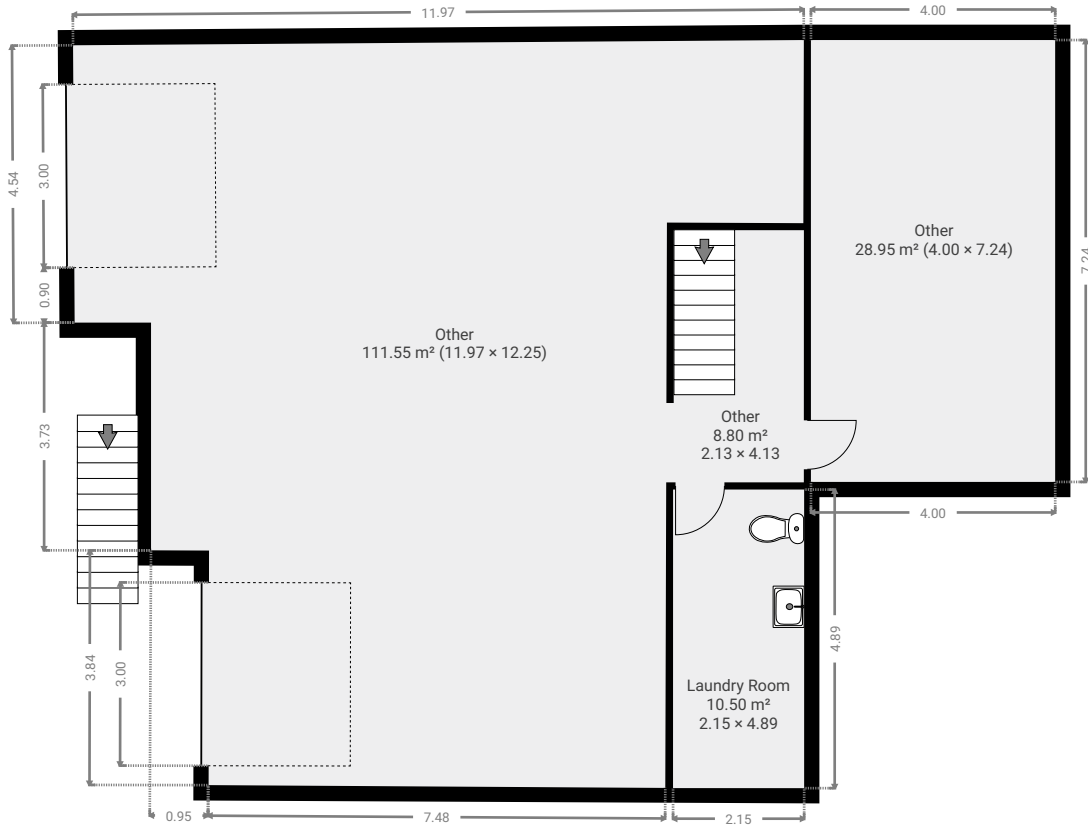

TOTAL AREA: 289.33 m² • LIVING AREA: 289.33 m² • FLOORS: 2 • ROOMS: 15

▼ Ground Floor

TOTAL AREA: 159.76 m² • LIVING AREA: 159.76 m² • ROOMS: 4

▼ 1st Floor

TOTAL AREA: 129.57 m² • LIVING AREA: 129.57 m² • ROOMS: 11