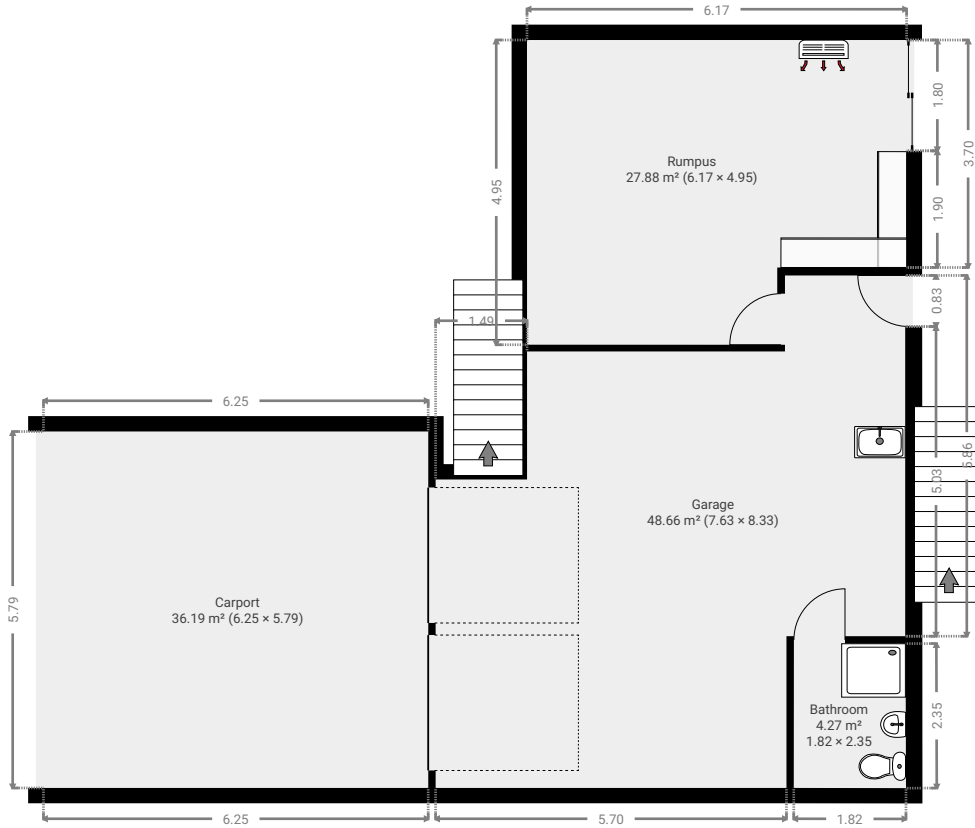

TOTAL AREA: 213.67 m² • LIVING AREA: 152.47 m² • FLOORS: 2 • ROOMS: 6

▼ Ground Floor

TOTAL AREA: 116.95 m² • LIVING AREA: 39.44 m² • ROOMS: 1

▼ 1st Floor

TOTAL AREA: 96.72 m² • LIVING AREA: 113.03 m² • ROOMS: 5