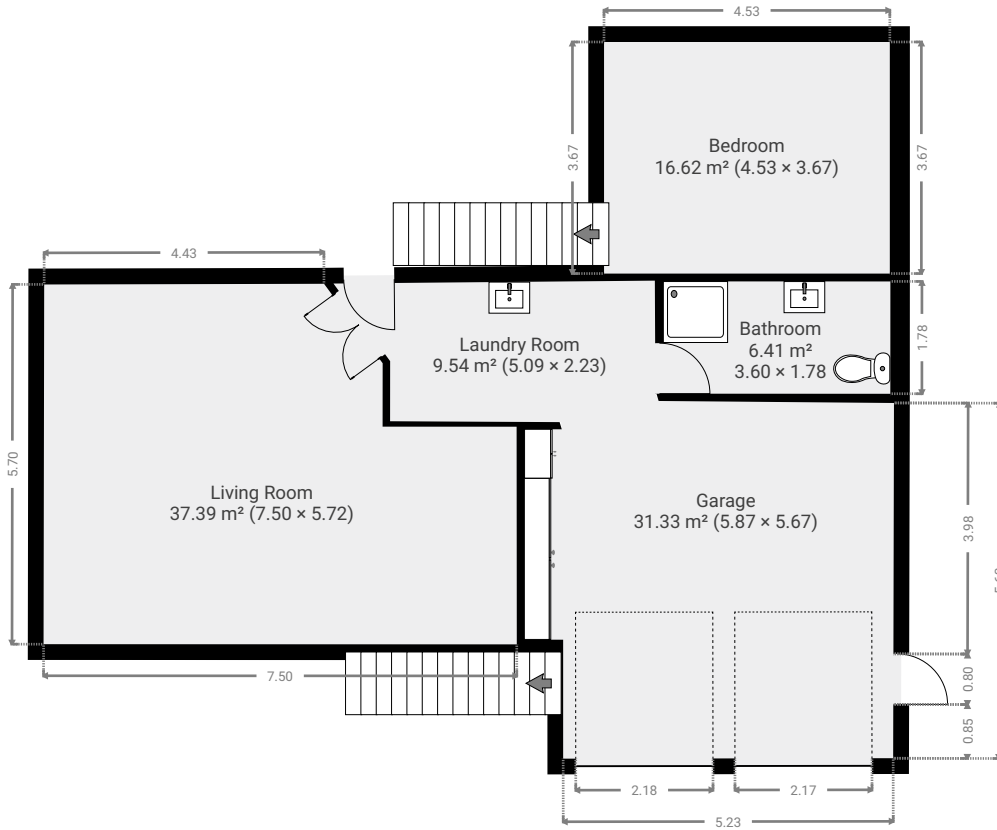

TOTAL AREA: 208.64 m² • LIVING AREA: 177.30 m² • FLOORS: 2 • ROOMS: 15

▼ Ground Floor

TOTAL AREA: 101.26 m² • LIVING AREA: 69.92 m² • ROOMS: 5

▼ 1st Floor

TOTAL AREA: 107.38 m² • LIVING AREA: 107.38 m² • ROOMS: 10