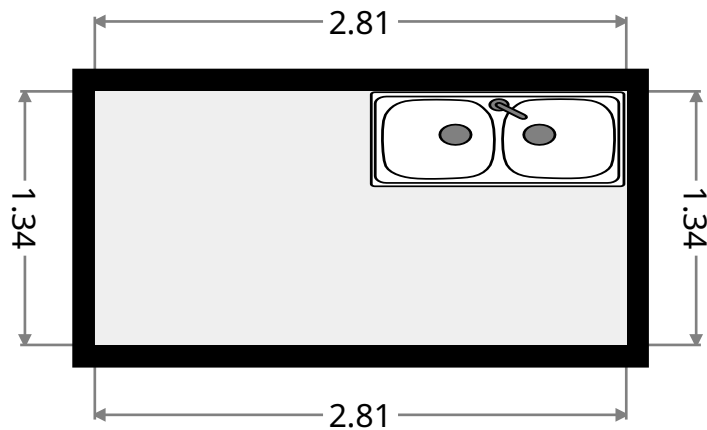

Underhouse

Width: 8.83 m
Length: 12.00 m
Area: 105.96 m²
Perimeter: 41.66 m

THIS FLOORPLAN IS PROVIDED WITHOUT WARRANTY OF ANY KIND. SENSOPIA DISCLAIMS ANY WARRANTY INCLUDING, WITHOUT LIMITATION, SATISFACTORY QUALITY OR ACCURACY OF DIMENSIONS.

17 Kennedy Street

Closet

Width: 2.20 m
Length: 2.80 m
Area: 6.16 m²
Perimeter: 10.00 m

Laundry Room

Width: 1.34 m
Length: 2.81 m
Area: 3.77 m²
Perimeter: 8.31 m

17 Kennedy Street

1st Floor

THIS FLOORPLAN IS PROVIDED WITHOUT WARRANTY OF ANY KIND. SENSOPIA DISCLAIMS ANY WARRANTY INCLUDING, WITHOUT LIMITATION, SATISFACTORY QUALITY OR ACCURACY OF DIMENSIONS.

17 Kennedy Street

Living Room

Width: 5.71 m
 Length: 9.74 m
 Area: 33.84 m²
 Perimeter: 30.89 m

Kitchen

Width: 3.22 m
 Length: 4.19 m
 Area: 12.44 m²
 Perimeter: 14.82 m

THIS FLOORPLAN IS PROVIDED WITHOUT WARRANTY OF ANY KIND. SENSOPIA DISCLAIMS ANY WARRANTY INCLUDING, WITHOUT LIMITATION, SATISFACTORY QUALITY OR ACCURACY OF DIMENSIONS.

Bedroom

Width: 2.93 m
 Length: 3.54 m
 Area: 10.35 m²
 Perimeter: 12.93 m

THIS FLOORPLAN IS PROVIDED WITHOUT WARRANTY OF ANY KIND. SENSOPIA DISCLAIMS ANY WARRANTY INCLUDING, WITHOUT LIMITATION, SATISFACTORY QUALITY OR ACCURACY OF DIMENSIONS.