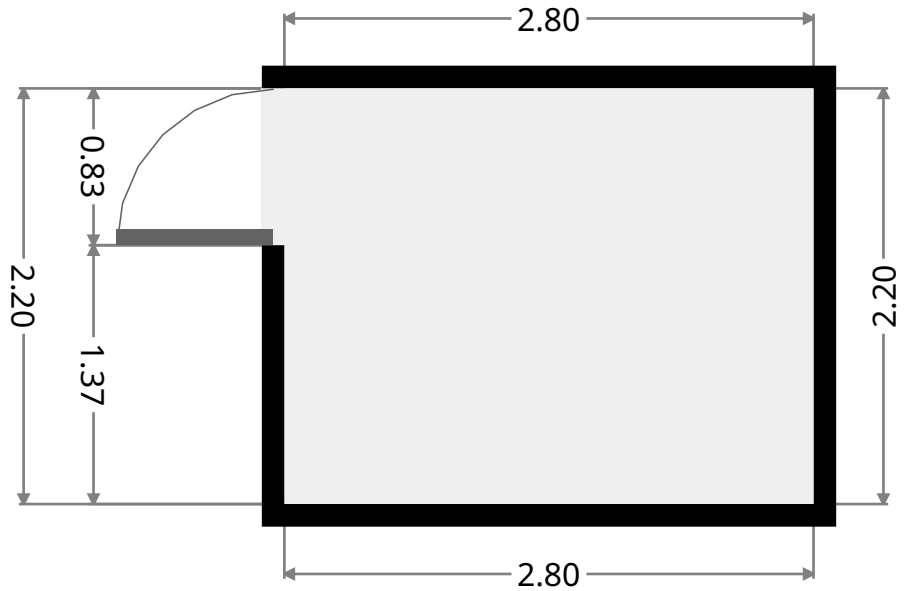

Underhouse

Width: 8.83 m
Length: 12.00 m
Area: 105.96 m²
Perimeter: 41.66 m

THIS FLOORPLAN IS PROVIDED WITHOUT WARRANTY OF ANY KIND. SENSOPIA DISCLAIMS ANY WARRANTY INCLUDING, WITHOUT LIMITATION, SATISFACTORY QUALITY OR ACCURACY OF DIMENSIONS.

17 Kennedy Street

Closet

Width: 2.20 m
Length: 2.80 m
Area: 6.16 m²
Perimeter: 10.00 m

Laundry Room

Width: 1.34 m
Length: 2.81 m
Area: 3.77 m²
Perimeter: 8.31 m

17 Kennedy Street

1st Floor

THIS FLOORPLAN IS PROVIDED WITHOUT WARRANTY OF ANY KIND. SENSOPIA DISCLAIMS ANY WARRANTY INCLUDING, WITHOUT LIMITATION, SATISFACTORY QUALITY OR ACCURACY OF DIMENSIONS.

17 Kennedy Street

Living Room

Width: 5.71 m
 Length: 9.74 m
 Area: 33.84 m²
 Perimeter: 30.89 m

Kitchen

Width: 3.22 m
 Length: 4.19 m
 Area: 12.44 m²
 Perimeter: 14.82 m

THIS FLOORPLAN IS PROVIDED WITHOUT WARRANTY OF ANY KIND. SENSOPIA DISCLAIMS ANY WARRANTY INCLUDING, WITHOUT LIMITATION, SATISFACTORY QUALITY OR ACCURACY OF DIMENSIONS.

Other

Width: 0.76 m
Length: 1.31 m
Area: 0.99 m²
Perimeter: 4.13 m

17 Kennedy Street

Hall

Width: 1.04 m
Length: 1.58 m
Area: 1.64 m²
Perimeter: 5.24 m