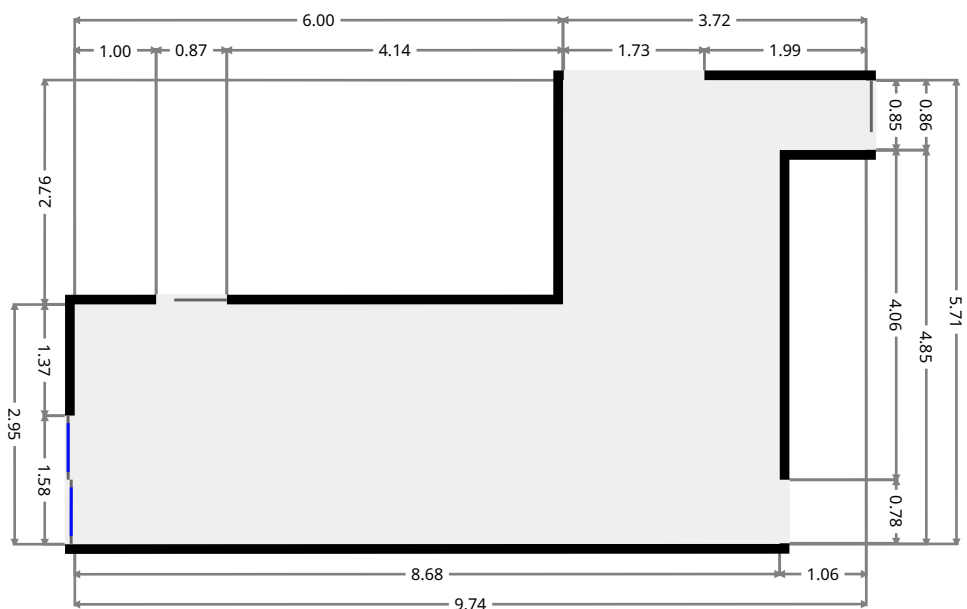

Underhouse

Width: 8.83 m
Length: 12.00 m
Area: 105.96 m²
Perimeter: 41.66 m

THIS FLOORPLAN IS PROVIDED WITHOUT WARRANTY OF ANY KIND. SENSOPIA DISCLAIMS ANY WARRANTY INCLUDING, WITHOUT LIMITATION, SATISFACTORY QUALITY OR ACCURACY OF DIMENSIONS.

17 Kennedy Street

Living Room

Width: 5.71 m
 Length: 9.74 m
 Area: 33.84 m²
 Perimeter: 30.89 m

Kitchen

Width: 3.22 m
 Length: 4.19 m
 Area: 12.44 m²
 Perimeter: 14.82 m

THIS FLOORPLAN IS PROVIDED WITHOUT WARRANTY OF ANY KIND. SENSOPIA DISCLAIMS ANY WARRANTY INCLUDING, WITHOUT LIMITATION, SATISFACTORY QUALITY OR ACCURACY OF DIMENSIONS.

Bedroom

Width: 2.93 m
 Length: 3.54 m
 Area: 10.35 m²
 Perimeter: 12.93 m

THIS FLOORPLAN IS PROVIDED WITHOUT WARRANTY OF ANY KIND. SENSOPIA DISCLAIMS ANY WARRANTY INCLUDING, WITHOUT LIMITATION, SATISFACTORY QUALITY OR ACCURACY OF DIMENSIONS.

Other

Width: 0.76 m
Length: 1.31 m
Area: 0.99 m²
Perimeter: 4.13 m

17 Kennedy Street

Hall

Width: 1.04 m
Length: 1.58 m
Area: 1.64 m²
Perimeter: 5.24 m