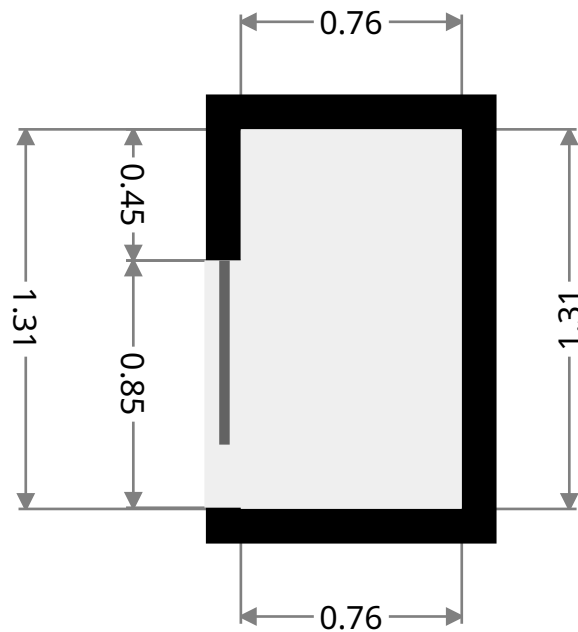

Underhouse

Width: 8.83 m
Length: 12.00 m
Area: 105.96 m²
Perimeter: 41.66 m

THIS FLOORPLAN IS PROVIDED WITHOUT WARRANTY OF ANY KIND. SENSOPIA DISCLAIMS ANY WARRANTY INCLUDING, WITHOUT LIMITATION, SATISFACTORY QUALITY OR ACCURACY OF DIMENSIONS.

Bedroom

Width: 2.93 m
 Length: 3.54 m
 Area: 10.35 m²
 Perimeter: 12.93 m

THIS FLOORPLAN IS PROVIDED WITHOUT WARRANTY OF ANY KIND. SENSOPIA DISCLAIMS ANY WARRANTY INCLUDING, WITHOUT LIMITATION, SATISFACTORY QUALITY OR ACCURACY OF DIMENSIONS.

17 Kennedy Street

Hall

Width: 1.30 m
 Length: 1.95 m
 Area: 2.54 m²
 Perimeter: 6.50 m

Hall

Width: 0.84 m
 Length: 1.52 m
 Area: 1.28 m²
 Perimeter: 4.72 m

17 Kennedy Street

Toilet

Width: 0.97 m
Length: 1.51 m
Area: 1.46 m²
Perimeter: 4.95 m

Other

Width: 0.76 m
Length: 1.31 m
Area: 0.99 m²
Perimeter: 4.13 m

17 Kennedy Street

Hall

Width: 1.04 m
Length: 1.58 m
Area: 1.64 m²
Perimeter: 5.24 m