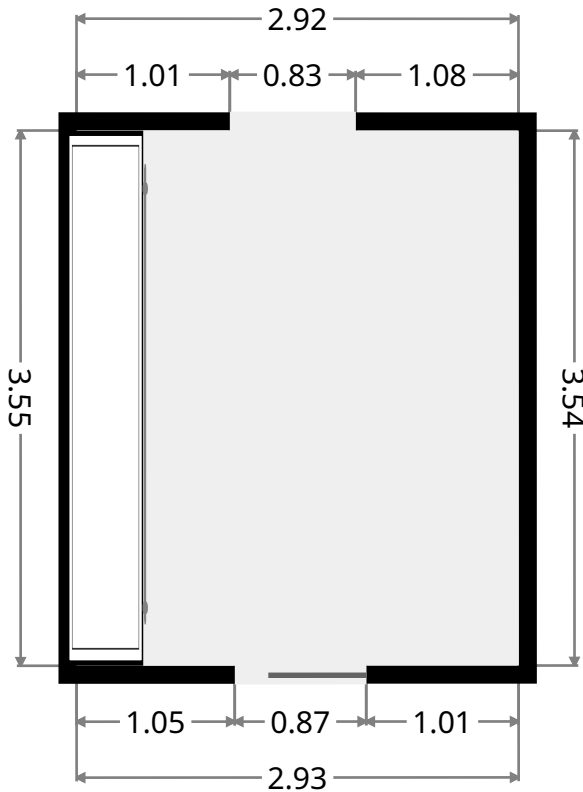

Underhouse

Width: 8.83 m
Length: 12.00 m
Area: 105.96 m²
Perimeter: 41.66 m

THIS FLOORPLAN IS PROVIDED WITHOUT WARRANTY OF ANY KIND. SENSOPIA DISCLAIMS ANY WARRANTY INCLUDING, WITHOUT LIMITATION, SATISFACTORY QUALITY OR ACCURACY OF DIMENSIONS.

17 Kennedy Street

Bedroom

Width: 4.18 m
 Length: 5.93 m
 Area: 20.55 m²
 Perimeter: 20.22 m

Bathroom

Width: 1.70 m
 Length: 2.54 m
 Area: 4.32 m²
 Perimeter: 8.48 m

17 Kennedy Street

Bedroom

Width: 2.90 m
 Length: 3.49 m
 Area: 10.10 m²
 Perimeter: 12.77 m

Bedroom

Width: 2.93 m
 Length: 3.54 m
 Area: 10.35 m²
 Perimeter: 12.93 m

THIS FLOORPLAN IS PROVIDED WITHOUT WARRANTY OF ANY KIND. SENSOPIA DISCLAIMS ANY WARRANTY INCLUDING, WITHOUT LIMITATION, SATISFACTORY QUALITY OR ACCURACY OF DIMENSIONS.

Other

Width: 0.76 m
Length: 1.31 m
Area: 0.99 m²
Perimeter: 4.13 m

17 Kennedy Street

Hall

Width: 1.04 m
Length: 1.58 m
Area: 1.64 m²
Perimeter: 5.24 m