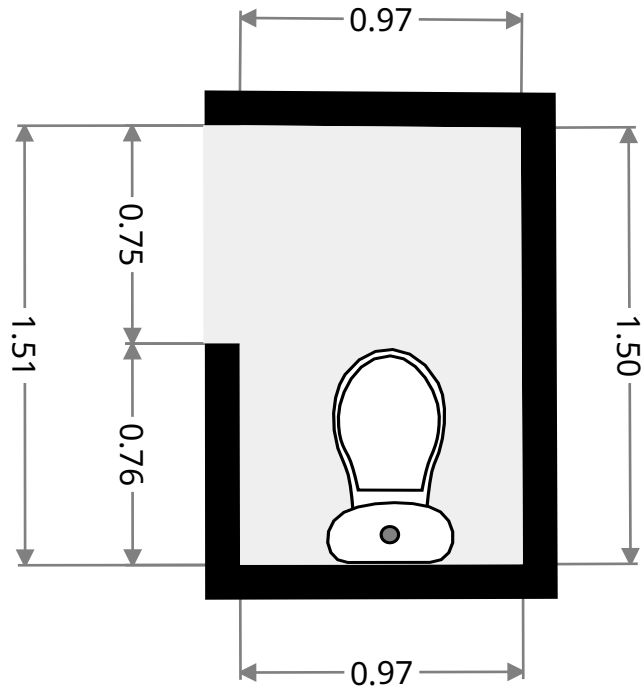

17 Kennedy Street

Bedroom

Width: 4.18 m
 Length: 5.93 m
 Area: 20.55 m²
 Perimeter: 20.22 m

Bathroom

Width: 1.70 m
 Length: 2.54 m
 Area: 4.32 m²
 Perimeter: 8.48 m

17 Kennedy Street

Bedroom

Width: 2.90 m
 Length: 3.49 m
 Area: 10.10 m²
 Perimeter: 12.77 m

Bedroom

Width: 2.93 m
 Length: 3.54 m
 Area: 10.35 m²
 Perimeter: 12.93 m

THIS FLOORPLAN IS PROVIDED WITHOUT WARRANTY OF ANY KIND. SENSOPIA DISCLAIMS ANY WARRANTY INCLUDING, WITHOUT LIMITATION, SATISFACTORY QUALITY OR ACCURACY OF DIMENSIONS.

17 Kennedy Street

Hall

Width: 1.30 m
 Length: 1.95 m
 Area: 2.54 m²
 Perimeter: 6.50 m

Hall

Width: 0.84 m
 Length: 1.52 m
 Area: 1.28 m²
 Perimeter: 4.72 m

17 Kennedy Street

Toilet

Width: 0.97 m
Length: 1.51 m
Area: 1.46 m²
Perimeter: 4.95 m

Other

Width: 0.76 m
Length: 1.31 m
Area: 0.99 m²
Perimeter: 4.13 m

17 Kennedy Street

Hall

Width: 1.04 m
Length: 1.58 m
Area: 1.64 m²
Perimeter: 5.24 m