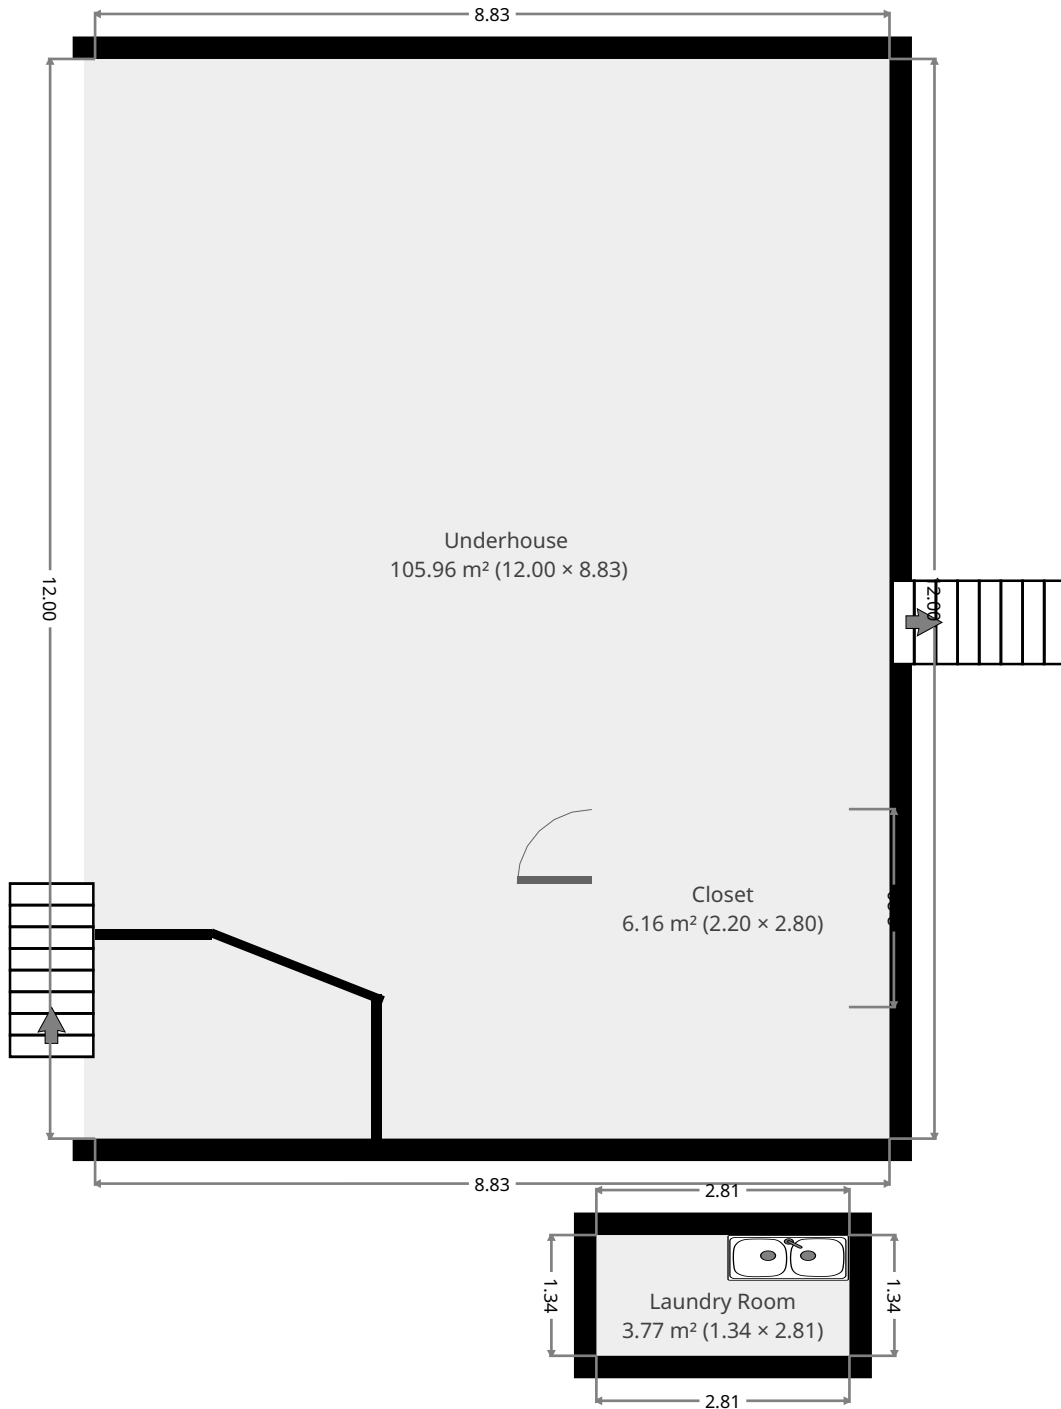

17 Kennedy Street

Ground Floor

THIS FLOORPLAN IS PROVIDED WITHOUT WARRANTY OF ANY KIND. SENSOPIA DISCLAIMS ANY WARRANTY INCLUDING, WITHOUT LIMITATION, SATISFACTORY QUALITY OR ACCURACY OF DIMENSIONS.