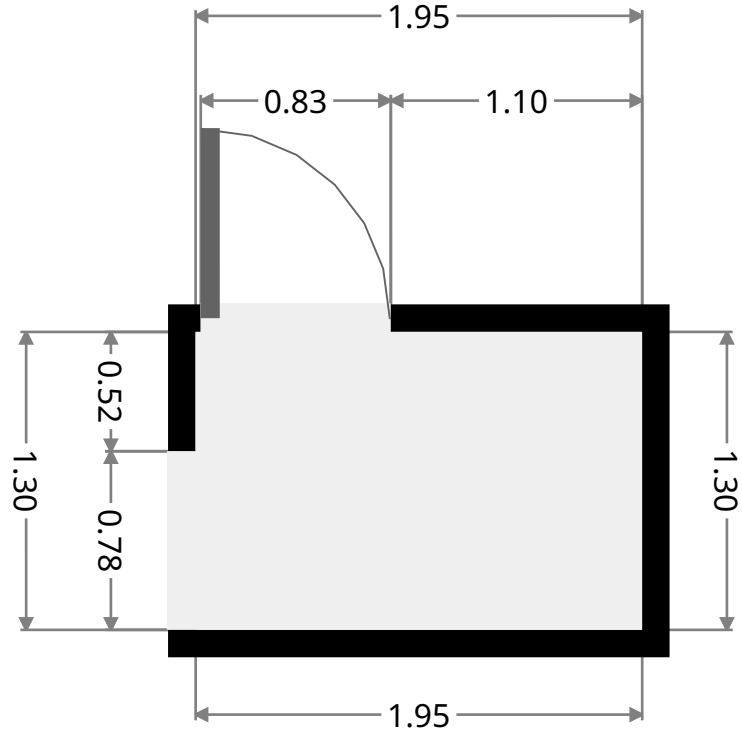

Underhouse

Width: 8.83 m
Length: 12.00 m
Area: 105.96 m²
Perimeter: 41.66 m

THIS FLOORPLAN IS PROVIDED WITHOUT WARRANTY OF ANY KIND. SENSOPIA DISCLAIMS ANY WARRANTY INCLUDING, WITHOUT LIMITATION, SATISFACTORY QUALITY OR ACCURACY OF DIMENSIONS.

Bedroom

Width: 2.93 m
 Length: 3.54 m
 Area: 10.35 m²
 Perimeter: 12.93 m

THIS FLOORPLAN IS PROVIDED WITHOUT WARRANTY OF ANY KIND. SENSOPIA DISCLAIMS ANY WARRANTY INCLUDING, WITHOUT LIMITATION, SATISFACTORY QUALITY OR ACCURACY OF DIMENSIONS.

17 Kennedy Street

Hall

Width: 1.30 m
 Length: 1.95 m
 Area: 2.54 m²
 Perimeter: 6.50 m

Hall

Width: 0.84 m
 Length: 1.52 m
 Area: 1.28 m²
 Perimeter: 4.72 m

17 Kennedy Street

Toilet

Width: 0.97 m
Length: 1.51 m
Area: 1.46 m²
Perimeter: 4.95 m

Other

Width: 0.76 m
Length: 1.31 m
Area: 0.99 m²
Perimeter: 4.13 m

17 Kennedy Street

Hall

Width: 1.04 m
Length: 1.58 m
Area: 1.64 m²
Perimeter: 5.24 m