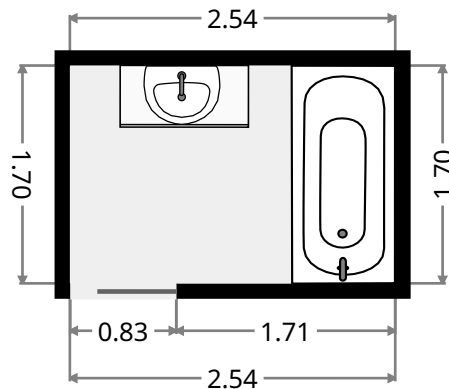

Underhouse

Width: 8.83 m
Length: 12.00 m
Area: 105.96 m²
Perimeter: 41.66 m

THIS FLOORPLAN IS PROVIDED WITHOUT WARRANTY OF ANY KIND. SENSOPIA DISCLAIMS ANY WARRANTY INCLUDING, WITHOUT LIMITATION, SATISFACTORY QUALITY OR ACCURACY OF DIMENSIONS.

17 Kennedy Street

Living Room

Width: 5.71 m
 Length: 9.74 m
 Area: 33.84 m²
 Perimeter: 30.89 m

Kitchen

Width: 3.22 m
 Length: 4.19 m
 Area: 12.44 m²
 Perimeter: 14.82 m

THIS FLOORPLAN IS PROVIDED WITHOUT WARRANTY OF ANY KIND. SENSOPIA DISCLAIMS ANY WARRANTY INCLUDING, WITHOUT LIMITATION, SATISFACTORY QUALITY OR ACCURACY OF DIMENSIONS.

17 Kennedy Street

Bedroom

Width: 4.18 m
 Length: 5.93 m
 Area: 20.55 m²
 Perimeter: 20.22 m

Bathroom

Width: 1.70 m
 Length: 2.54 m
 Area: 4.32 m²
 Perimeter: 8.48 m

17 Kennedy Street

Bedroom

Width: 2.90 m
 Length: 3.49 m
 Area: 10.10 m²
 Perimeter: 12.77 m

Bedroom

Width: 2.93 m
 Length: 3.54 m
 Area: 10.35 m²
 Perimeter: 12.93 m

THIS FLOORPLAN IS PROVIDED WITHOUT WARRANTY OF ANY KIND. SENSOPIA DISCLAIMS ANY WARRANTY INCLUDING, WITHOUT LIMITATION, SATISFACTORY QUALITY OR ACCURACY OF DIMENSIONS.