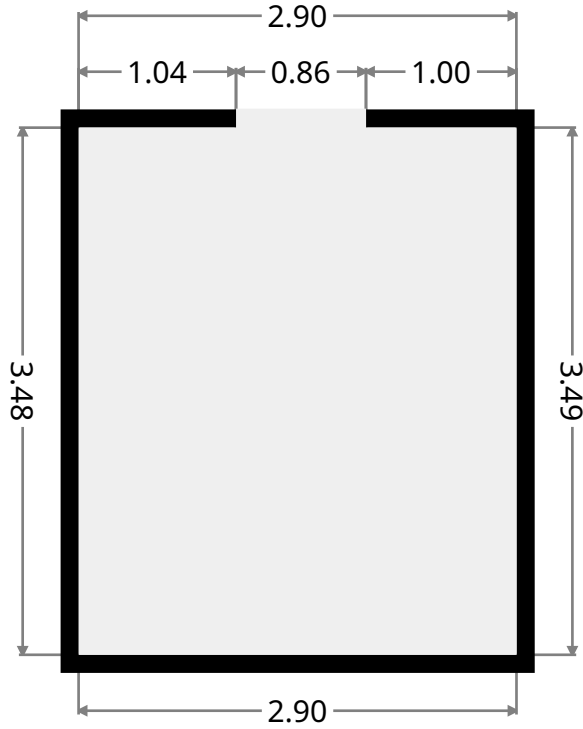

Underhouse

Width: 8.83 m
Length: 12.00 m
Area: 105.96 m²
Perimeter: 41.66 m

THIS FLOORPLAN IS PROVIDED WITHOUT WARRANTY OF ANY KIND. SENSOPIA DISCLAIMS ANY WARRANTY INCLUDING, WITHOUT LIMITATION, SATISFACTORY QUALITY OR ACCURACY OF DIMENSIONS.

17 Kennedy Street

Bedroom

Width: 4.18 m
 Length: 5.93 m
 Area: 20.55 m²
 Perimeter: 20.22 m

Bathroom

Width: 1.70 m
 Length: 2.54 m
 Area: 4.32 m²
 Perimeter: 8.48 m

17 Kennedy Street

Bedroom

Width: 2.90 m
 Length: 3.49 m
 Area: 10.10 m²
 Perimeter: 12.77 m

Bedroom

Width: 2.93 m
 Length: 3.54 m
 Area: 10.35 m²
 Perimeter: 12.93 m

THIS FLOORPLAN IS PROVIDED WITHOUT WARRANTY OF ANY KIND. SENSOPIA DISCLAIMS ANY WARRANTY INCLUDING, WITHOUT LIMITATION, SATISFACTORY QUALITY OR ACCURACY OF DIMENSIONS.

Other

Width: 0.76 m
Length: 1.31 m
Area: 0.99 m²
Perimeter: 4.13 m

17 Kennedy Street

Hall

Width: 1.04 m
Length: 1.58 m
Area: 1.64 m²
Perimeter: 5.24 m