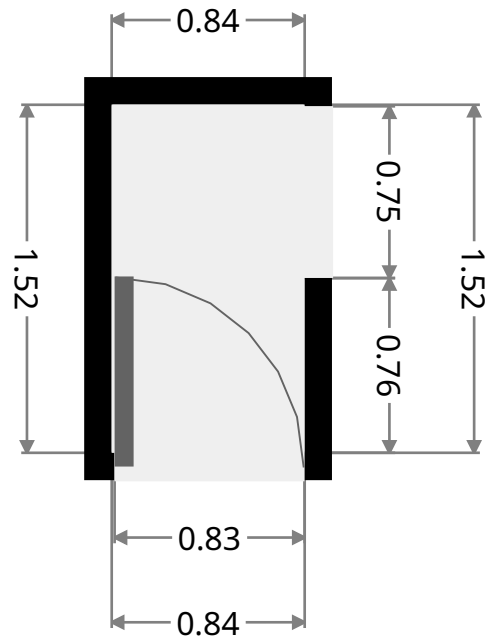

Underhouse

Width: 8.83 m
Length: 12.00 m
Area: 105.96 m²
Perimeter: 41.66 m

THIS FLOORPLAN IS PROVIDED WITHOUT WARRANTY OF ANY KIND. SENSOPIA DISCLAIMS ANY WARRANTY INCLUDING, WITHOUT LIMITATION, SATISFACTORY QUALITY OR ACCURACY OF DIMENSIONS.

Bedroom

Width: 2.93 m
 Length: 3.54 m
 Area: 10.35 m²
 Perimeter: 12.93 m

THIS FLOORPLAN IS PROVIDED WITHOUT WARRANTY OF ANY KIND. SENSOPIA DISCLAIMS ANY WARRANTY INCLUDING, WITHOUT LIMITATION, SATISFACTORY QUALITY OR ACCURACY OF DIMENSIONS.

17 Kennedy Street

Hall

Width: 1.30 m
 Length: 1.95 m
 Area: 2.54 m²
 Perimeter: 6.50 m

Hall

Width: 0.84 m
 Length: 1.52 m
 Area: 1.28 m²
 Perimeter: 4.72 m

17 Kennedy Street

Toilet

Width: 0.97 m
Length: 1.51 m
Area: 1.46 m²
Perimeter: 4.95 m

Other

Width: 0.76 m
Length: 1.31 m
Area: 0.99 m²
Perimeter: 4.13 m

17 Kennedy Street

Hall

Width: 1.04 m
Length: 1.58 m
Area: 1.64 m²
Perimeter: 5.24 m