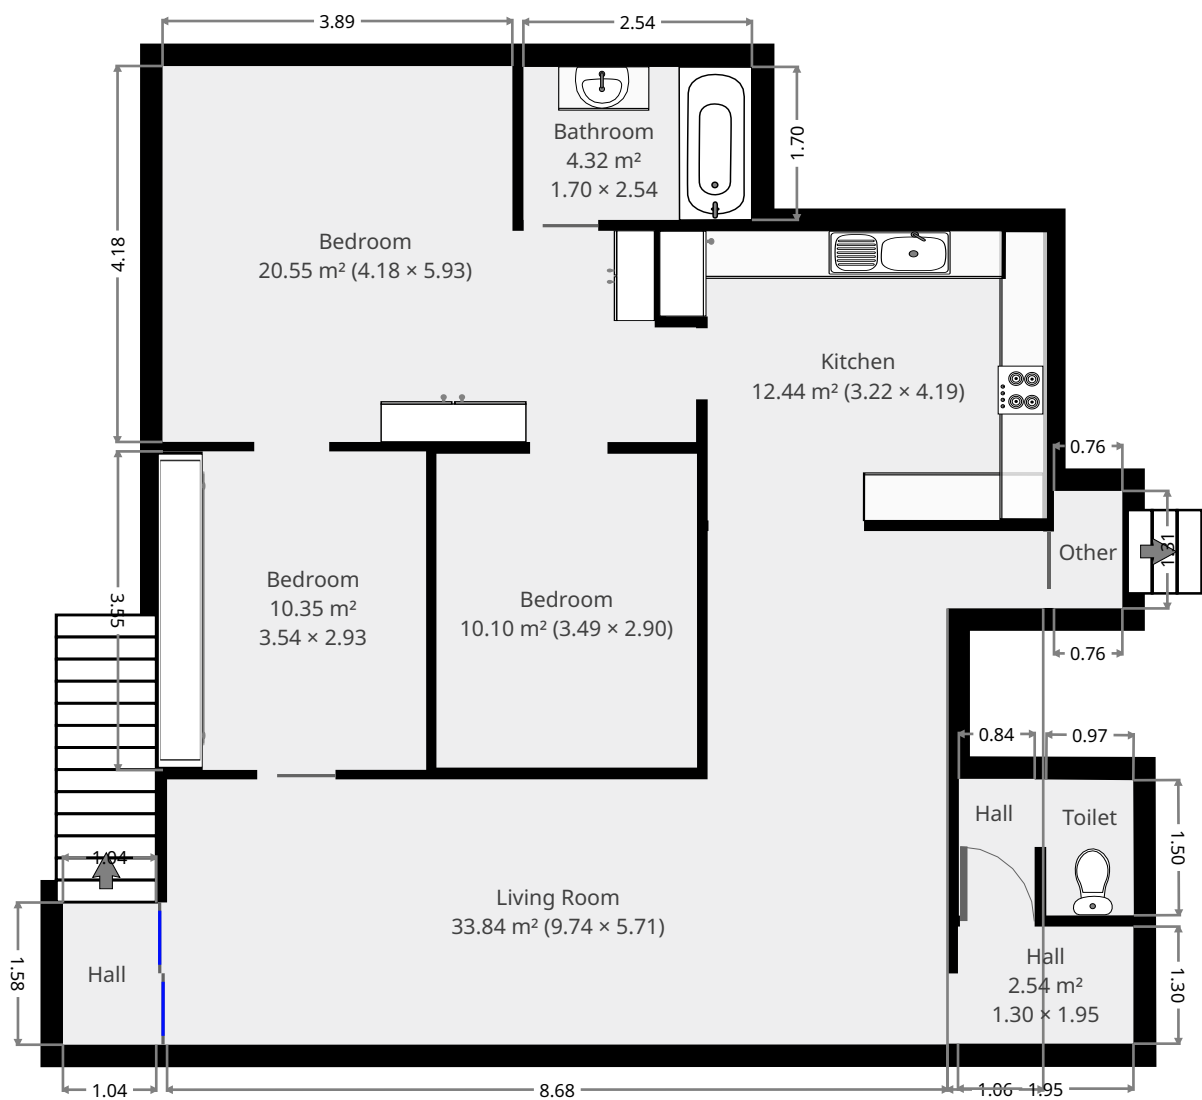

Underhouse

Width: 8.83 m
Length: 12.00 m
Area: 105.96 m²
Perimeter: 41.66 m

THIS FLOORPLAN IS PROVIDED WITHOUT WARRANTY OF ANY KIND. SENSOPIA DISCLAIMS ANY WARRANTY INCLUDING, WITHOUT LIMITATION, SATISFACTORY QUALITY OR ACCURACY OF DIMENSIONS.

17 Kennedy Street

Closet

Width: 2.20 m
Length: 2.80 m
Area: 6.16 m²
Perimeter: 10.00 m

Laundry Room

Width: 1.34 m
Length: 2.81 m
Area: 3.77 m²
Perimeter: 8.31 m

17 Kennedy Street

1st Floor

THIS FLOORPLAN IS PROVIDED WITHOUT WARRANTY OF ANY KIND. SENSOPIA DISCLAIMS ANY WARRANTY INCLUDING, WITHOUT LIMITATION, SATISFACTORY QUALITY OR ACCURACY OF DIMENSIONS.

17 Kennedy Street

Living Room

Width: 5.71 m
 Length: 9.74 m
 Area: 33.84 m²
 Perimeter: 30.89 m

Kitchen

Width: 3.22 m
 Length: 4.19 m
 Area: 12.44 m²
 Perimeter: 14.82 m

THIS FLOORPLAN IS PROVIDED WITHOUT WARRANTY OF ANY KIND. SENSOPIA DISCLAIMS ANY WARRANTY INCLUDING, WITHOUT LIMITATION, SATISFACTORY QUALITY OR ACCURACY OF DIMENSIONS.

Bedroom

Width: 2.93 m
 Length: 3.54 m
 Area: 10.35 m²
 Perimeter: 12.93 m

THIS FLOORPLAN IS PROVIDED WITHOUT WARRANTY OF ANY KIND. SENSOPIA DISCLAIMS ANY WARRANTY INCLUDING, WITHOUT LIMITATION, SATISFACTORY QUALITY OR ACCURACY OF DIMENSIONS.