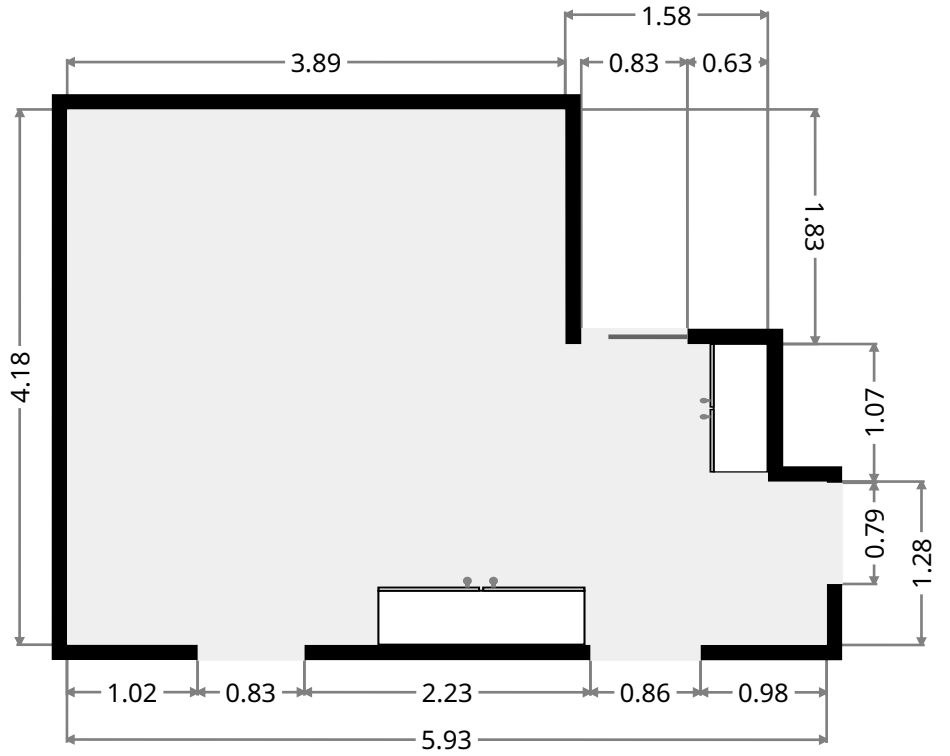

17 Kennedy Street

Bedroom

Width: 4.18 m
Length: 5.93 m
Area: 20.55 m²
Perimeter: 20.22 m