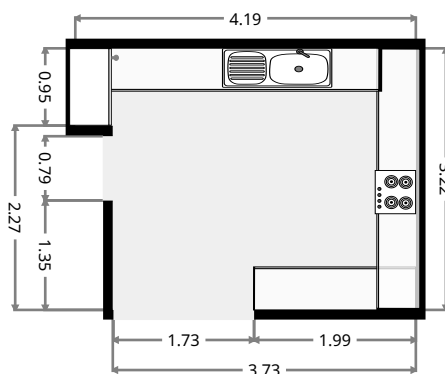

Underhouse

Width: 8.83 m
Length: 12.00 m
Area: 105.96 m²
Perimeter: 41.66 m

THIS FLOORPLAN IS PROVIDED WITHOUT WARRANTY OF ANY KIND. SENSOPIA DISCLAIMS ANY WARRANTY INCLUDING, WITHOUT LIMITATION, SATISFACTORY QUALITY OR ACCURACY OF DIMENSIONS.

17 Kennedy Street

Living Room

Width: 5.71 m
 Length: 9.74 m
 Area: 33.84 m²
 Perimeter: 30.89 m

Kitchen

Width: 3.22 m
 Length: 4.19 m
 Area: 12.44 m²
 Perimeter: 14.82 m

THIS FLOORPLAN IS PROVIDED WITHOUT WARRANTY OF ANY KIND. SENSOPIA DISCLAIMS ANY WARRANTY INCLUDING, WITHOUT LIMITATION, SATISFACTORY QUALITY OR ACCURACY OF DIMENSIONS.

17 Kennedy Street

Bedroom

Width: 4.18 m
 Length: 5.93 m
 Area: 20.55 m²
 Perimeter: 20.22 m

Bathroom

Width: 1.70 m
 Length: 2.54 m
 Area: 4.32 m²
 Perimeter: 8.48 m

17 Kennedy Street

Bedroom

Width: 2.90 m
 Length: 3.49 m
 Area: 10.10 m²
 Perimeter: 12.77 m

Bedroom

Width: 2.93 m
 Length: 3.54 m
 Area: 10.35 m²
 Perimeter: 12.93 m

THIS FLOORPLAN IS PROVIDED WITHOUT WARRANTY OF ANY KIND. SENSOPIA DISCLAIMS ANY WARRANTY INCLUDING, WITHOUT LIMITATION, SATISFACTORY QUALITY OR ACCURACY OF DIMENSIONS.