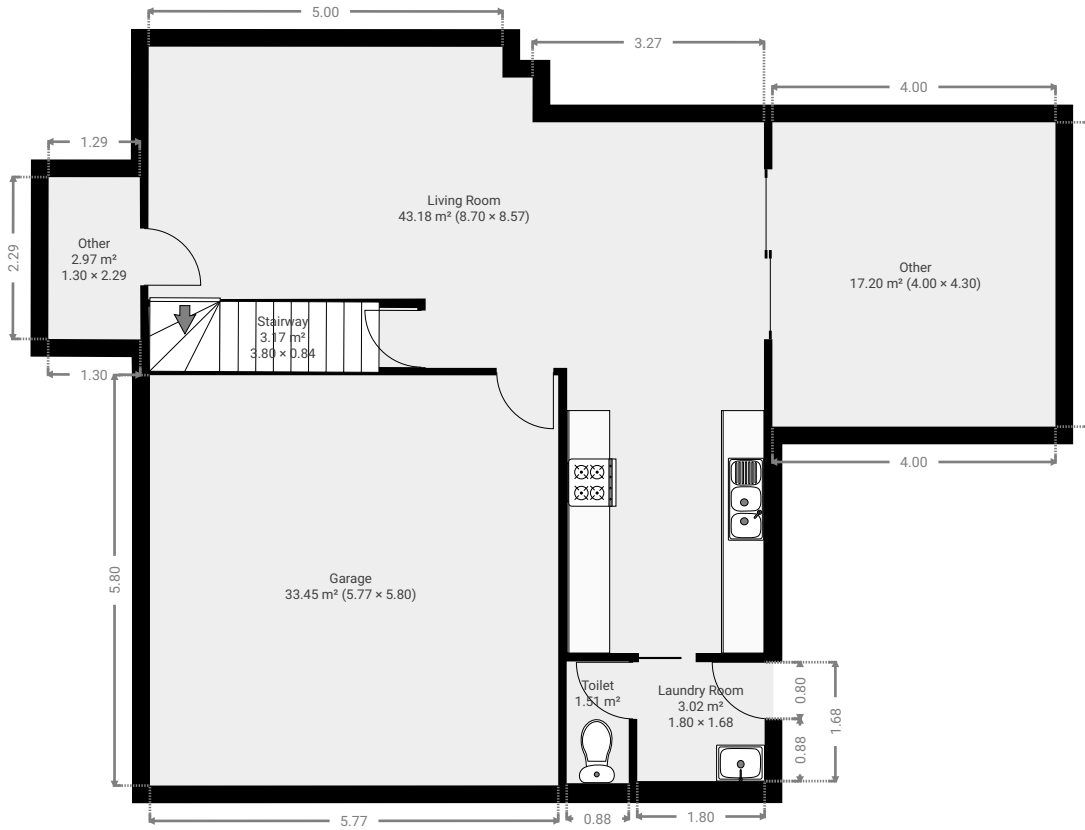

TOTAL AREA: 171.39 m<sup>2</sup> • LIVING AREA: 137.94 m<sup>2</sup> • FLOORS: 2 • ROOMS: 17

▼ Ground Floor

TOTAL AREA: 104.47 m<sup>2</sup> • LIVING AREA: 71.02 m<sup>2</sup> • ROOMS: 7

▼ 1st Floor

TOTAL AREA: 66.92 m<sup>2</sup> • LIVING AREA: 66.92 m<sup>2</sup> • ROOMS: 10