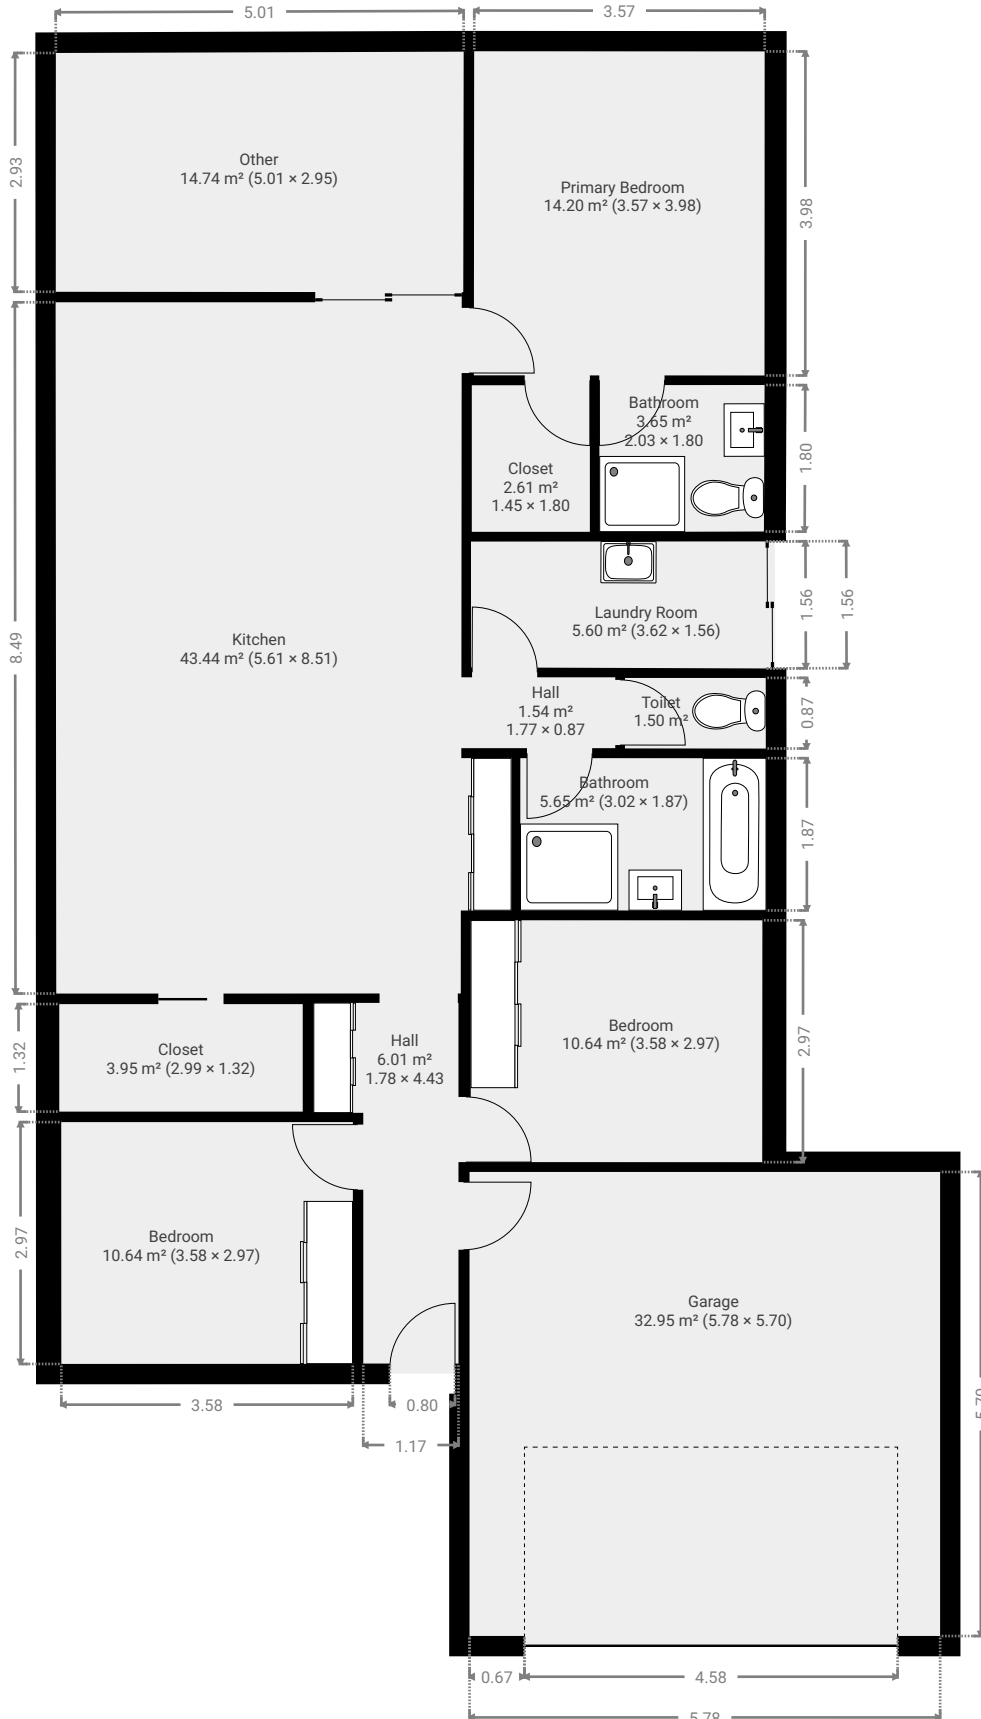

TOTAL AREA: 157.03 m² • LIVING AREA: 124.08 m² • FLOORS: 1 • ROOMS: 4

▼ Ground Floor

TOTAL AREA: 157.03 m² • LIVING AREA: 124.08 m² • ROOMS: 4

THIS FLOORPLAN IS PROVIDED WITHOUT WARRANTY OF ANY KIND. SENSOPIA DISCLAIMS ANY WARRANTY INCLUDING, WITHOUT LIMITATION, SATISFACTORY QUALITY OR ACCURACY OF DIMENSIONS.