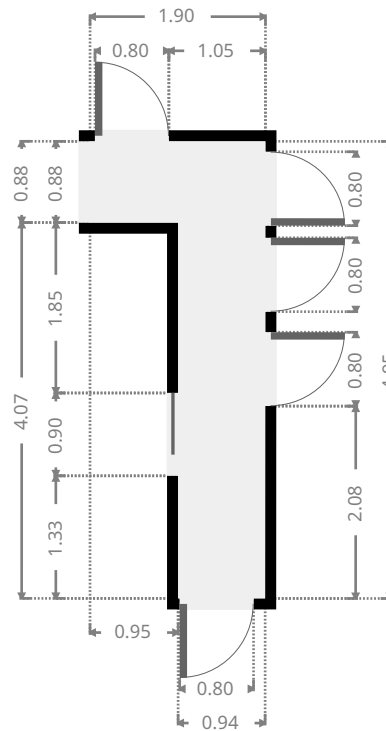

▼ **Living Room**
Ground Floor

WIDTH: 7.07 m • **LENGTH:** 6.55 m
AREA: 31.88 m² • **PERIMETER:** 27.20 m

▼ **Kitchen**
Ground Floor

WIDTH: 3.64 m • **LENGTH:** 2.96 m
AREA: 10.77 m² • **PERIMETER:** 13.20 m

▼ **Hall**
Ground Floor

WIDTH: 1.90 m • **LENGTH:** 4.95 m
AREA: 5.51 m² • **PERIMETER:** 13.70 m

▼ **Bedroom**
Ground Floor

WIDTH: 3.18 m • **LENGTH:** 3.54 m
AREA: 10.34 m² • **PERIMETER:** 13.43 m

▼ **Bathroom**
Ground Floor

WIDTH: 1.80 m • LENGTH: 1.97 m
AREA: 3.55 m² • PERIMETER: 7.54 m

▼ **Toilet**
Ground Floor

WIDTH: 1.53 m • LENGTH: 0.89 m
AREA: 1.36 m² • PERIMETER: 4.84 m

▼ **Bedroom**
Ground Floor

WIDTH: 3.15 m • LENGTH: 3.34 m
AREA: 9.72 m² • PERIMETER: 12.96 m

▼ **Master Bedroom**
Ground Floor

WIDTH: 4.14 m • LENGTH: 3.17 m
AREA: 13.12 m² • PERIMETER: 14.62 m

FLOORS: 1

▼ **Other**
Ground Floor

WIDTH: 3.40 m • **LENGTH:** 2.20 m
AREA: 7.48 m² • **PERIMETER:** 11.20 m