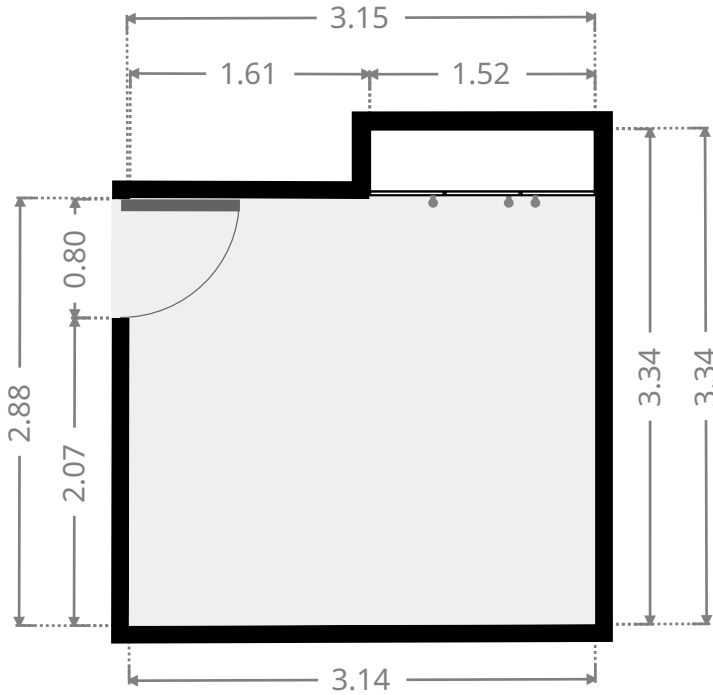

▼ **Hall**
Ground Floor

WIDTH: 1.90 m • **LENGTH:** 4.95 m
AREA: 5.51 m² • **PERIMETER:** 13.70 m

▼ **Bedroom**
Ground Floor

WIDTH: 3.18 m • **LENGTH:** 3.54 m
AREA: 10.34 m² • **PERIMETER:** 13.43 m

▼ **Bathroom**
Ground Floor

WIDTH: 1.80 m • LENGTH: 1.97 m
AREA: 3.55 m² • PERIMETER: 7.54 m

▼ **Toilet**
Ground Floor

WIDTH: 1.53 m • LENGTH: 0.89 m
AREA: 1.36 m² • PERIMETER: 4.84 m

▼ **Bedroom**
Ground Floor

WIDTH: 3.15 m • LENGTH: 3.34 m
AREA: 9.72 m² • PERIMETER: 12.96 m

▼ **Master Bedroom**
Ground Floor

WIDTH: 4.14 m • LENGTH: 3.17 m
AREA: 13.12 m² • PERIMETER: 14.62 m

FLOORS: 1

▼ **Other**
Ground Floor

WIDTH: 3.40 m • **LENGTH:** 2.20 m
AREA: 7.48 m² • **PERIMETER:** 11.20 m

▼ **Other**
Ground Floor

WIDTH: 2.35 m • **LENGTH:** 1.84 m
AREA: 3.15 m² • **PERIMETER:** 8.37 m

FLOORS: 1

▼ **Laundry Room**
Ground Floor

WIDTH: 1.75 m • **LENGTH:** 1.82 m
AREA: 3.19 m² • **PERIMETER:** 7.14 m