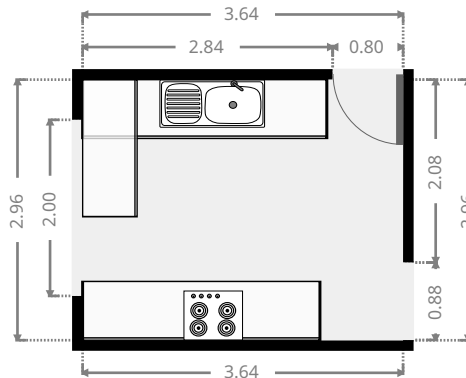

▼ **Living Room**
Ground Floor

WIDTH: 7.07 m • **LENGTH:** 6.55 m
AREA: 31.88 m² • **PERIMETER:** 27.20 m

▼ **Kitchen**
Ground Floor

WIDTH: 3.64 m • **LENGTH:** 2.96 m
AREA: 10.77 m² • **PERIMETER:** 13.20 m

▼ **Hall**
Ground Floor

WIDTH: 1.90 m • **LENGTH:** 4.95 m
AREA: 5.51 m² • **PERIMETER:** 13.70 m

▼ **Bedroom**
Ground Floor

WIDTH: 3.18 m • **LENGTH:** 3.54 m
AREA: 10.34 m² • **PERIMETER:** 13.43 m

▼ **Bathroom**
Ground Floor

WIDTH: 1.80 m • LENGTH: 1.97 m
AREA: 3.55 m² • PERIMETER: 7.54 m

▼ **Toilet**
Ground Floor

WIDTH: 1.53 m • LENGTH: 0.89 m
AREA: 1.36 m² • PERIMETER: 4.84 m

▼ **Bedroom**
Ground Floor

WIDTH: 3.15 m • LENGTH: 3.34 m
AREA: 9.72 m² • PERIMETER: 12.96 m

▼ **Master Bedroom**
Ground Floor

WIDTH: 4.14 m • LENGTH: 3.17 m
AREA: 13.12 m² • PERIMETER: 14.62 m

FLOORS: 1

▼ **Other**
Ground Floor

WIDTH: 3.40 m • **LENGTH:** 2.20 m
AREA: 7.48 m² • **PERIMETER:** 11.20 m