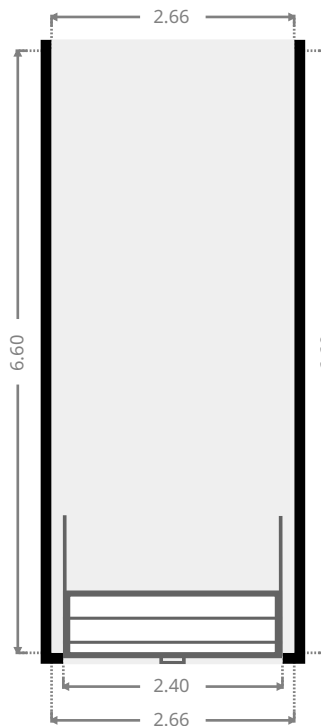

WIDTH: 1.80 m • LENGTH: 1.97 m
AREA: 3.55 m² • PERIMETER: 7.54 m

▼ **Toilet**
Ground Floor

WIDTH: 1.53 m • LENGTH: 0.89 m
AREA: 1.36 m² • PERIMETER: 4.84 m

▼ **Bedroom**
Ground Floor

WIDTH: 3.15 m • LENGTH: 3.34 m
AREA: 9.72 m² • PERIMETER: 12.96 m

▼ **Master Bedroom**
Ground Floor

WIDTH: 4.14 m • LENGTH: 3.17 m
AREA: 13.12 m² • PERIMETER: 14.62 m

FLOORS: 1

▼ **Other**
Ground Floor

WIDTH: 3.40 m • **LENGTH:** 2.20 m
AREA: 7.48 m² • **PERIMETER:** 11.20 m

▼ **Other**
Ground Floor

WIDTH: 2.35 m • **LENGTH:** 1.84 m
AREA: 3.15 m² • **PERIMETER:** 8.37 m

FLOORS: 1

▼ **Laundry Room**
Ground Floor

WIDTH: 1.75 m • **LENGTH:** 1.82 m
AREA: 3.19 m² • **PERIMETER:** 7.14 m

▼ **Garage**
Ground Floor

WIDTH: 2.66 m • **LENGTH:** 6.60 m
AREA: 17.56 m² • **PERIMETER:** 18.52 m

THIS FLOORPLAN IS PROVIDED WITHOUT WARRANTY OF ANY KIND. SENSOPIA DISCLAIMS ANY WARRANTY INCLUDING, WITHOUT LIMITATION, SATISFACTORY QUALITY OR ACCURACY OF DIMENSIONS.