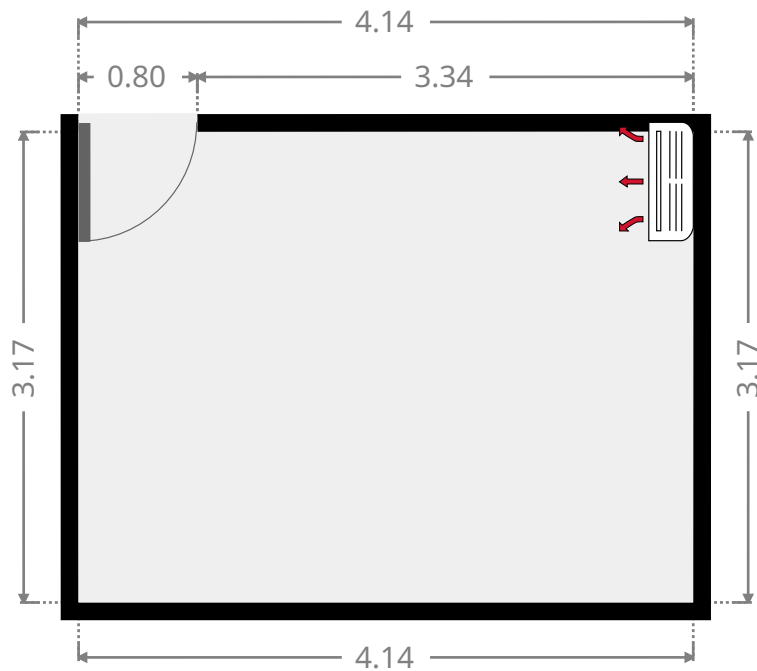

▼ **Hall**
Ground Floor

WIDTH: 1.90 m • **LENGTH:** 4.95 m
AREA: 5.51 m² • **PERIMETER:** 13.70 m

▼ **Bedroom**
Ground Floor

WIDTH: 3.18 m • **LENGTH:** 3.54 m
AREA: 10.34 m² • **PERIMETER:** 13.43 m

▼ **Bathroom**
Ground Floor

WIDTH: 1.80 m • LENGTH: 1.97 m
AREA: 3.55 m² • PERIMETER: 7.54 m

▼ **Toilet**
Ground Floor

WIDTH: 1.53 m • LENGTH: 0.89 m
AREA: 1.36 m² • PERIMETER: 4.84 m

▼ **Bedroom**
Ground Floor

WIDTH: 3.15 m • LENGTH: 3.34 m
AREA: 9.72 m² • PERIMETER: 12.96 m

▼ **Master Bedroom**
Ground Floor

WIDTH: 4.14 m • LENGTH: 3.17 m
AREA: 13.12 m² • PERIMETER: 14.62 m

FLOORS: 1

▼ **Other**
Ground Floor

WIDTH: 3.40 m • **LENGTH:** 2.20 m
AREA: 7.48 m² • **PERIMETER:** 11.20 m

▼ **Garage**
Ground Floor

WIDTH: 2.66 m • **LENGTH:** 6.60 m
AREA: 17.56 m² • **PERIMETER:** 18.52 m

THIS FLOORPLAN IS PROVIDED WITHOUT WARRANTY OF ANY KIND. SENSOPIA DISCLAIMS ANY WARRANTY INCLUDING, WITHOUT LIMITATION, SATISFACTORY QUALITY OR ACCURACY OF DIMENSIONS.