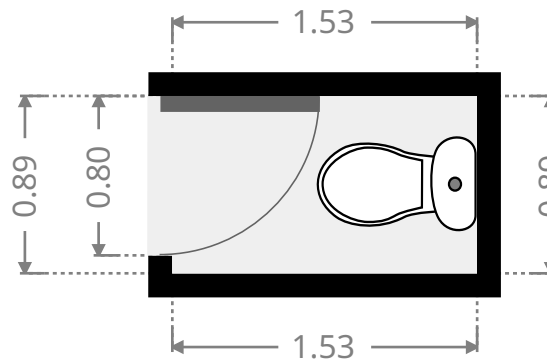

▼ **Living Room**
Ground Floor

WIDTH: 7.07 m • **LENGTH:** 6.55 m
AREA: 31.88 m² • **PERIMETER:** 27.20 m

▼ **Kitchen**
Ground Floor

WIDTH: 3.64 m • **LENGTH:** 2.96 m
AREA: 10.77 m² • **PERIMETER:** 13.20 m

▼ **Hall**
Ground Floor

WIDTH: 1.90 m • **LENGTH:** 4.95 m
AREA: 5.51 m² • **PERIMETER:** 13.70 m

▼ **Bedroom**
Ground Floor

WIDTH: 3.18 m • **LENGTH:** 3.54 m
AREA: 10.34 m² • **PERIMETER:** 13.43 m

▼ **Bathroom**
Ground Floor

WIDTH: 1.80 m • LENGTH: 1.97 m
AREA: 3.55 m² • PERIMETER: 7.54 m

▼ **Toilet**
Ground Floor

WIDTH: 1.53 m • LENGTH: 0.89 m
AREA: 1.36 m² • PERIMETER: 4.84 m

▼ **Bedroom**
Ground Floor

WIDTH: 3.15 m • LENGTH: 3.34 m
AREA: 9.72 m² • PERIMETER: 12.96 m

▼ **Master Bedroom**
Ground Floor

WIDTH: 4.14 m • LENGTH: 3.17 m
AREA: 13.12 m² • PERIMETER: 14.62 m

FLOORS: 1

▼ **Other**
Ground Floor

WIDTH: 3.40 m • **LENGTH:** 2.20 m
AREA: 7.48 m² • **PERIMETER:** 11.20 m