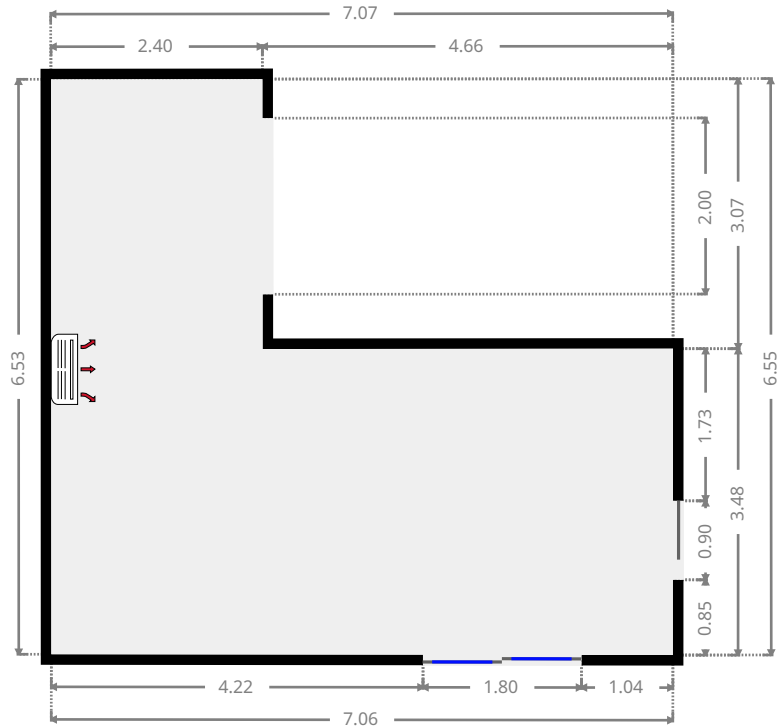

▼ **Living Room**
Ground Floor

WIDTH: 7.07 m • **LENGTH:** 6.55 m
AREA: 31.88 m² • **PERIMETER:** 27.20 m

▼ **Kitchen**
Ground Floor

WIDTH: 3.64 m • **LENGTH:** 2.96 m
AREA: 10.77 m² • **PERIMETER:** 13.20 m

▼ **Hall**
Ground Floor

WIDTH: 1.90 m • **LENGTH:** 4.95 m
AREA: 5.51 m² • **PERIMETER:** 13.70 m

▼ **Bedroom**
Ground Floor

WIDTH: 3.18 m • **LENGTH:** 3.54 m
AREA: 10.34 m² • **PERIMETER:** 13.43 m

▼ **Bathroom**
Ground Floor

WIDTH: 1.80 m • LENGTH: 1.97 m
AREA: 3.55 m² • PERIMETER: 7.54 m

▼ **Toilet**
Ground Floor

WIDTH: 1.53 m • LENGTH: 0.89 m
AREA: 1.36 m² • PERIMETER: 4.84 m

▼ **Bedroom**
Ground Floor

WIDTH: 3.15 m • LENGTH: 3.34 m
AREA: 9.72 m² • PERIMETER: 12.96 m

▼ **Master Bedroom**
Ground Floor

WIDTH: 4.14 m • LENGTH: 3.17 m
AREA: 13.12 m² • PERIMETER: 14.62 m

FLOORS: 1

▼ **Other**
Ground Floor

WIDTH: 3.40 m • **LENGTH:** 2.20 m
AREA: 7.48 m² • **PERIMETER:** 11.20 m