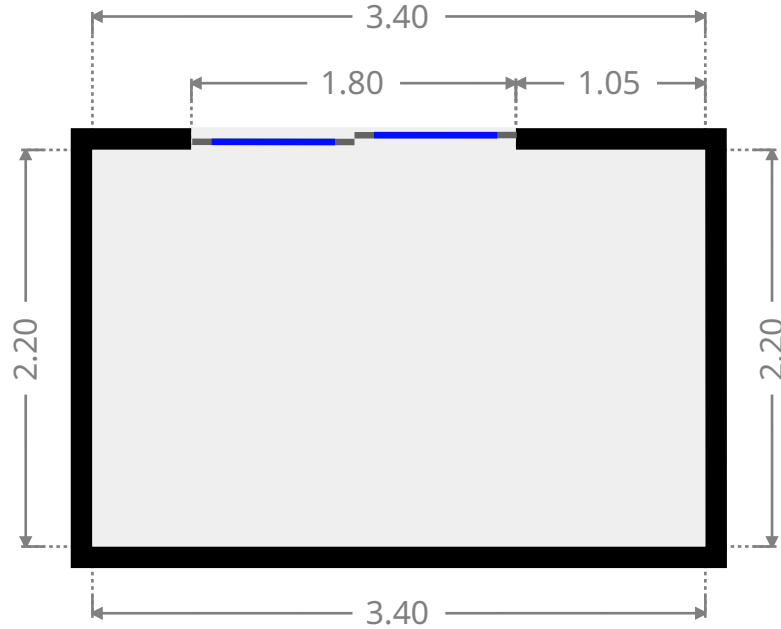

WIDTH: 1.80 m • LENGTH: 1.97 m
AREA: 3.55 m² • PERIMETER: 7.54 m

▼ **Toilet**
Ground Floor

WIDTH: 1.53 m • LENGTH: 0.89 m
AREA: 1.36 m² • PERIMETER: 4.84 m

▼ **Bedroom**
Ground Floor

WIDTH: 3.15 m • LENGTH: 3.34 m
AREA: 9.72 m² • PERIMETER: 12.96 m

▼ **Master Bedroom**
Ground Floor

WIDTH: 4.14 m • LENGTH: 3.17 m
AREA: 13.12 m² • PERIMETER: 14.62 m

FLOORS: 1

▼ **Other**
Ground Floor

WIDTH: 3.40 m • **LENGTH:** 2.20 m
AREA: 7.48 m² • **PERIMETER:** 11.20 m

▼ **Other**
Ground Floor

WIDTH: 2.35 m • **LENGTH:** 1.84 m
AREA: 3.15 m² • **PERIMETER:** 8.37 m

FLOORS: 1

▼ **Laundry Room**
Ground Floor

WIDTH: 1.75 m • **LENGTH:** 1.82 m
AREA: 3.19 m² • **PERIMETER:** 7.14 m

▼ **Garage**
Ground Floor

WIDTH: 2.66 m • **LENGTH:** 6.60 m
AREA: 17.56 m² • **PERIMETER:** 18.52 m

THIS FLOORPLAN IS PROVIDED WITHOUT WARRANTY OF ANY KIND. SENSOPIA DISCLAIMS ANY WARRANTY INCLUDING, WITHOUT LIMITATION, SATISFACTORY QUALITY OR ACCURACY OF DIMENSIONS.