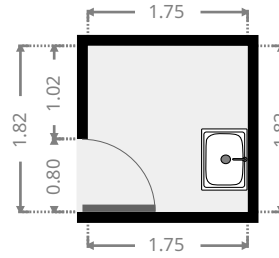

WIDTH: 1.80 m • LENGTH: 1.97 m
AREA: 3.55 m² • PERIMETER: 7.54 m

▼ **Toilet**
Ground Floor

WIDTH: 1.53 m • LENGTH: 0.89 m
AREA: 1.36 m² • PERIMETER: 4.84 m

▼ **Bedroom**
Ground Floor

WIDTH: 3.15 m • LENGTH: 3.34 m
AREA: 9.72 m² • PERIMETER: 12.96 m

▼ **Master Bedroom**
Ground Floor

WIDTH: 4.14 m • LENGTH: 3.17 m
AREA: 13.12 m² • PERIMETER: 14.62 m

FLOORS: 1

▼ **Other**
Ground Floor

WIDTH: 3.40 m • **LENGTH:** 2.20 m
AREA: 7.48 m² • **PERIMETER:** 11.20 m

▼ **Other**
Ground Floor

WIDTH: 2.35 m • **LENGTH:** 1.84 m
AREA: 3.15 m² • **PERIMETER:** 8.37 m

FLOORS: 1

▼ **Laundry Room**
Ground Floor

WIDTH: 1.75 m • **LENGTH:** 1.82 m
AREA: 3.19 m² • **PERIMETER:** 7.14 m

▼ **Garage**
Ground Floor

WIDTH: 2.66 m • **LENGTH:** 6.60 m
AREA: 17.56 m² • **PERIMETER:** 18.52 m

THIS FLOORPLAN IS PROVIDED WITHOUT WARRANTY OF ANY KIND. SENSOPIA DISCLAIMS ANY WARRANTY INCLUDING, WITHOUT LIMITATION, SATISFACTORY QUALITY OR ACCURACY OF DIMENSIONS.