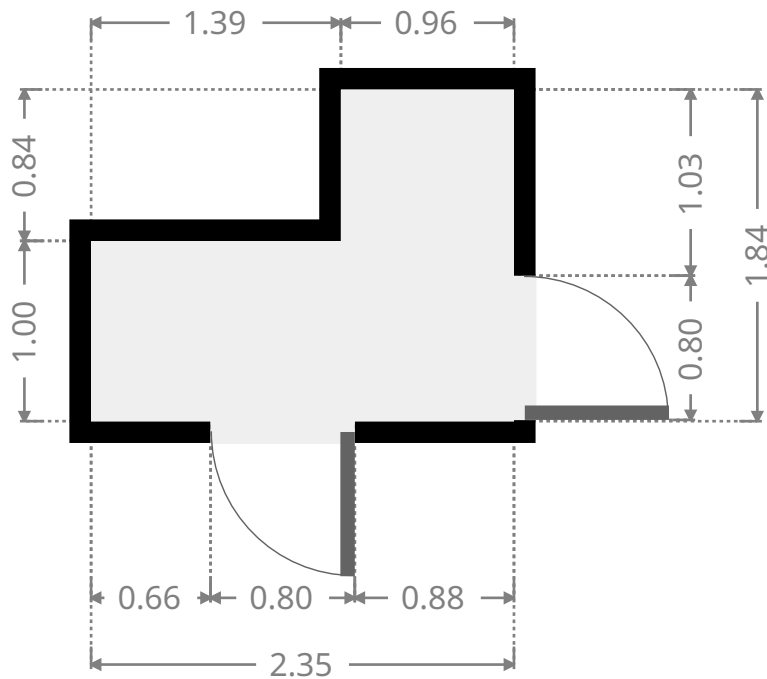

WIDTH: 1.80 m • LENGTH: 1.97 m
AREA: 3.55 m² • PERIMETER: 7.54 m

▼ **Toilet**
Ground Floor

WIDTH: 1.53 m • LENGTH: 0.89 m
AREA: 1.36 m² • PERIMETER: 4.84 m

▼ **Bedroom**
Ground Floor

WIDTH: 3.15 m • LENGTH: 3.34 m
AREA: 9.72 m² • PERIMETER: 12.96 m

▼ **Master Bedroom**
Ground Floor

WIDTH: 4.14 m • LENGTH: 3.17 m
AREA: 13.12 m² • PERIMETER: 14.62 m

FLOORS: 1

▼ **Other**
Ground Floor

WIDTH: 3.40 m • **LENGTH:** 2.20 m
AREA: 7.48 m² • **PERIMETER:** 11.20 m

▼ **Other**
Ground Floor

WIDTH: 2.35 m • **LENGTH:** 1.84 m
AREA: 3.15 m² • **PERIMETER:** 8.37 m

FLOORS: 1

▼ **Laundry Room**
Ground Floor

WIDTH: 1.75 m • **LENGTH:** 1.82 m
AREA: 3.19 m² • **PERIMETER:** 7.14 m

▼ **Garage**
Ground Floor

WIDTH: 2.66 m • **LENGTH:** 6.60 m
AREA: 17.56 m² • **PERIMETER:** 18.52 m

THIS FLOORPLAN IS PROVIDED WITHOUT WARRANTY OF ANY KIND. SENSOPIA DISCLAIMS ANY WARRANTY INCLUDING, WITHOUT LIMITATION, SATISFACTORY QUALITY OR ACCURACY OF DIMENSIONS.