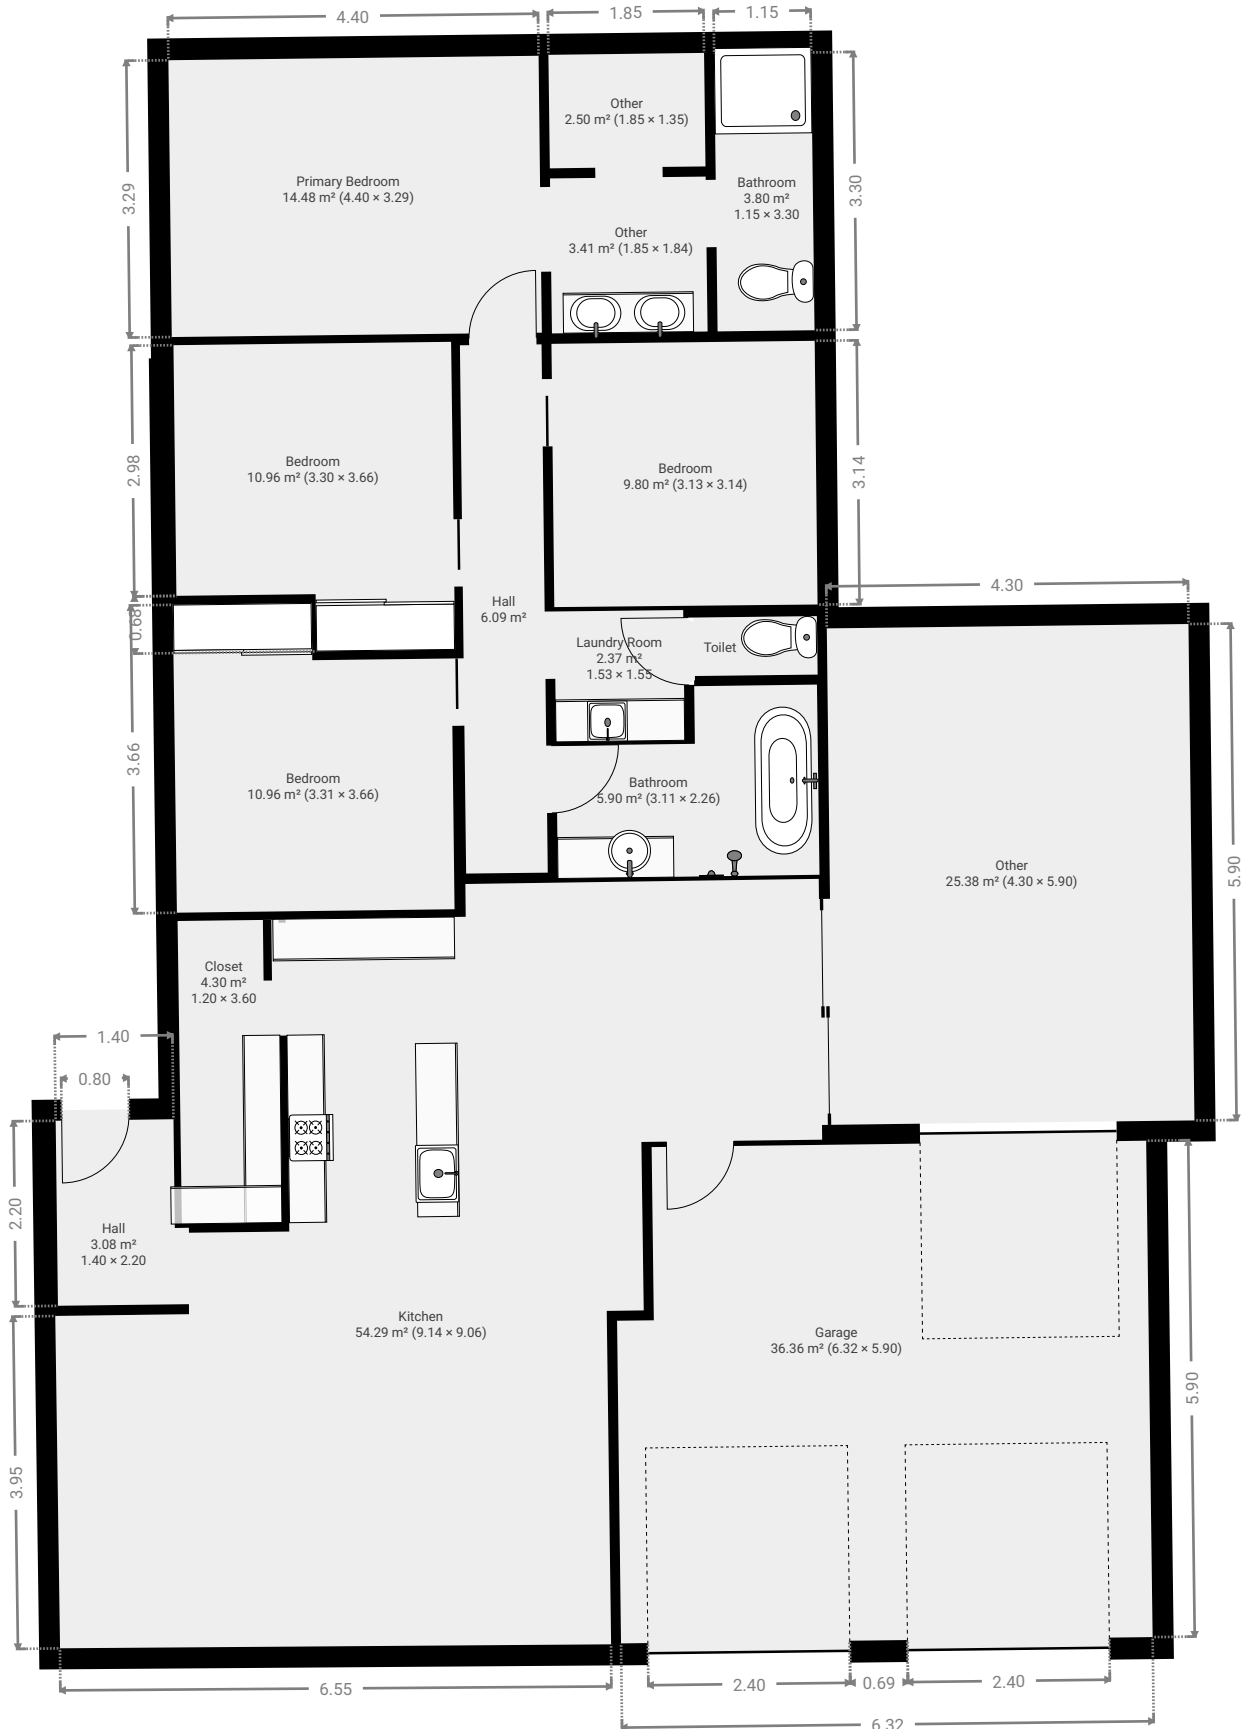

TOTAL AREA: 194.61 m² • LIVING AREA: 158.25 m² • FLOORS: 1 • ROOMS: 16

▼ Ground Floor

TOTAL AREA: 194.61 m² • LIVING AREA: 158.25 m² • ROOMS: 16

THIS FLOORPLAN IS PROVIDED WITHOUT WARRANTY OF ANY KIND. SENSOPIA DISCLAIMS ANY WARRANTY INCLUDING, WITHOUT LIMITATION, SATISFACTORY QUALITY OR ACCURACY OF DIMENSIONS.