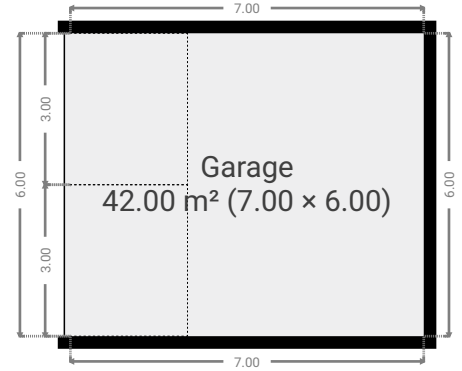

TOTAL AREA: 282.86 m<sup>2</sup> • LIVING AREA: 150.88 m<sup>2</sup> • FLOORS: 2 • ROOMS: 17

▼ Ground Floor

TOTAL AREA: 131.98 m<sup>2</sup> • LIVING AREA: 0.00 m<sup>2</sup> • ROOMS: 3

▼ 1st Floor

TOTAL AREA: 150.88 m<sup>2</sup> • LIVING AREA: 150.88 m<sup>2</sup> • ROOMS: 14