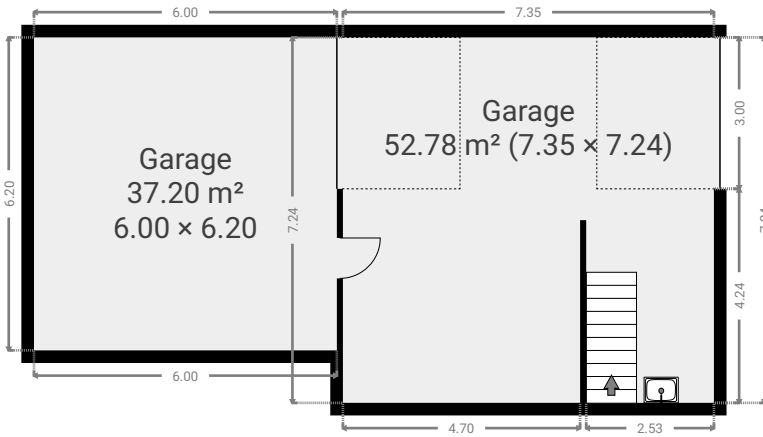

TOTAL AREA: 282.86 m<sup>2</sup> • LIVING AREA: 150.88 m<sup>2</sup> • FLOORS: 2 • ROOMS: 17

▼ Ground Floor

TOTAL AREA: 131.98 m<sup>2</sup> • LIVING AREA: 0.00 m<sup>2</sup> • ROOMS: 3

▼ 1st Floor

TOTAL AREA: 150.88 m<sup>2</sup> • LIVING AREA: 150.88 m<sup>2</sup> • ROOMS: 14