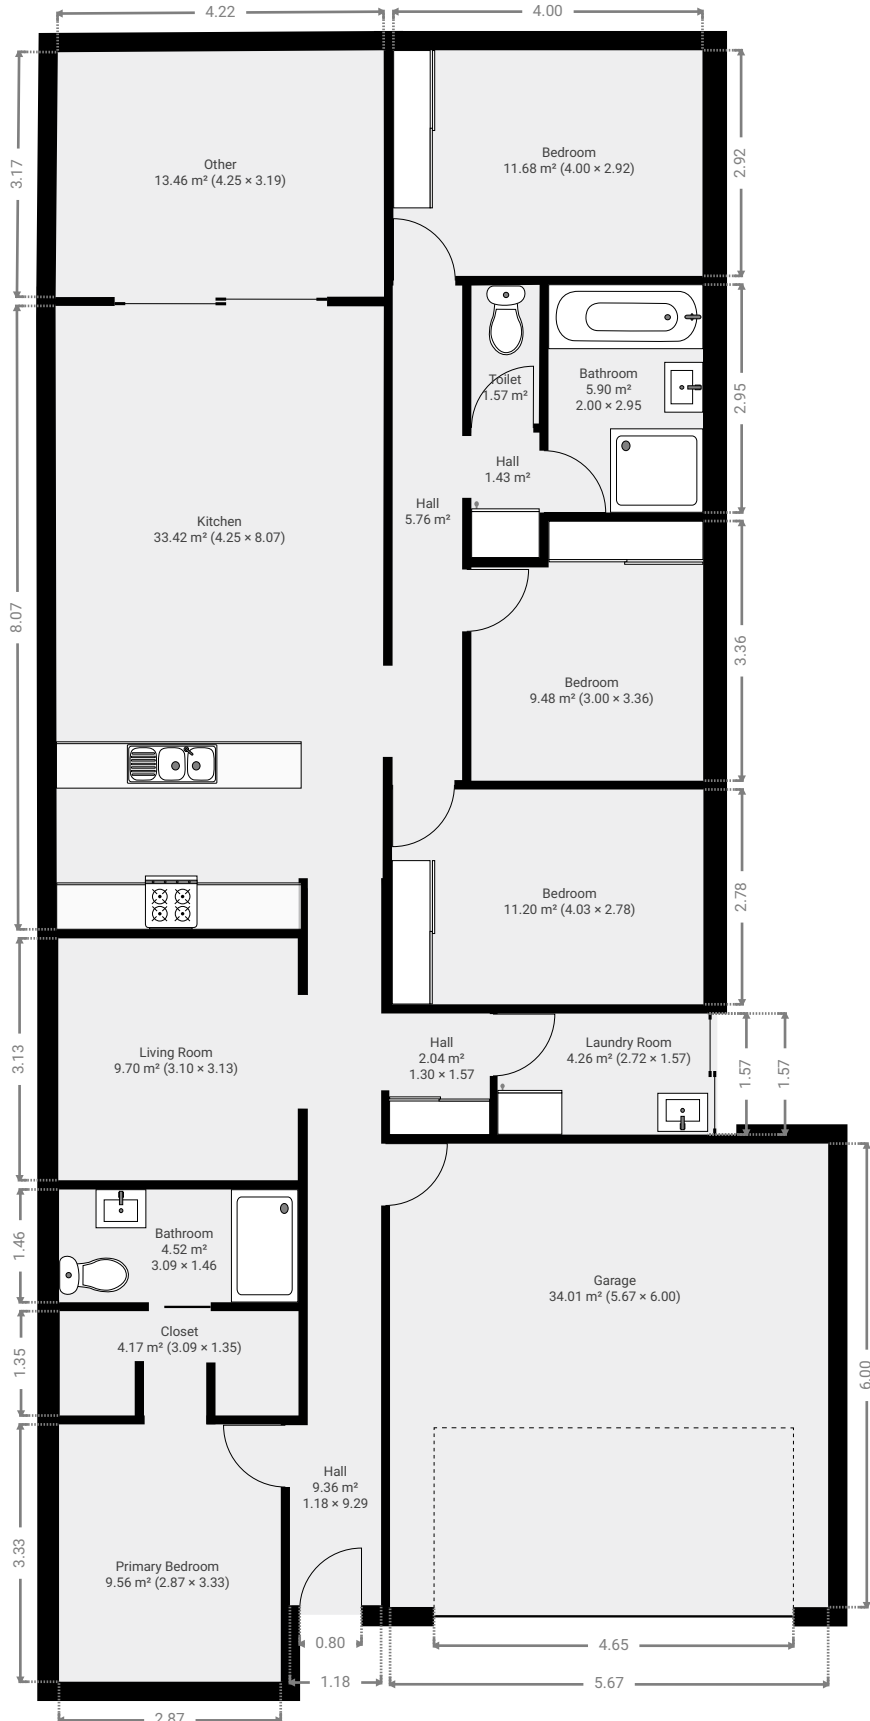

TOTAL AREA: 171.43 m<sup>2</sup> • LIVING AREA: 137.42 m<sup>2</sup> • FLOORS: 1 • ROOMS: 17

## ▼ Ground Floor

TOTAL AREA: 171.43 m<sup>2</sup> • LIVING AREA: 137.42 m<sup>2</sup> • ROOMS: 17

THIS FLOORPLAN IS PROVIDED WITHOUT WARRANTY OF ANY KIND. SENSOPIA DISCLAIMS ANY WARRANTY INCLUDING, WITHOUT LIMITATION, SATISFACTORY QUALITY OR ACCURACY OF DIMENSIONS.