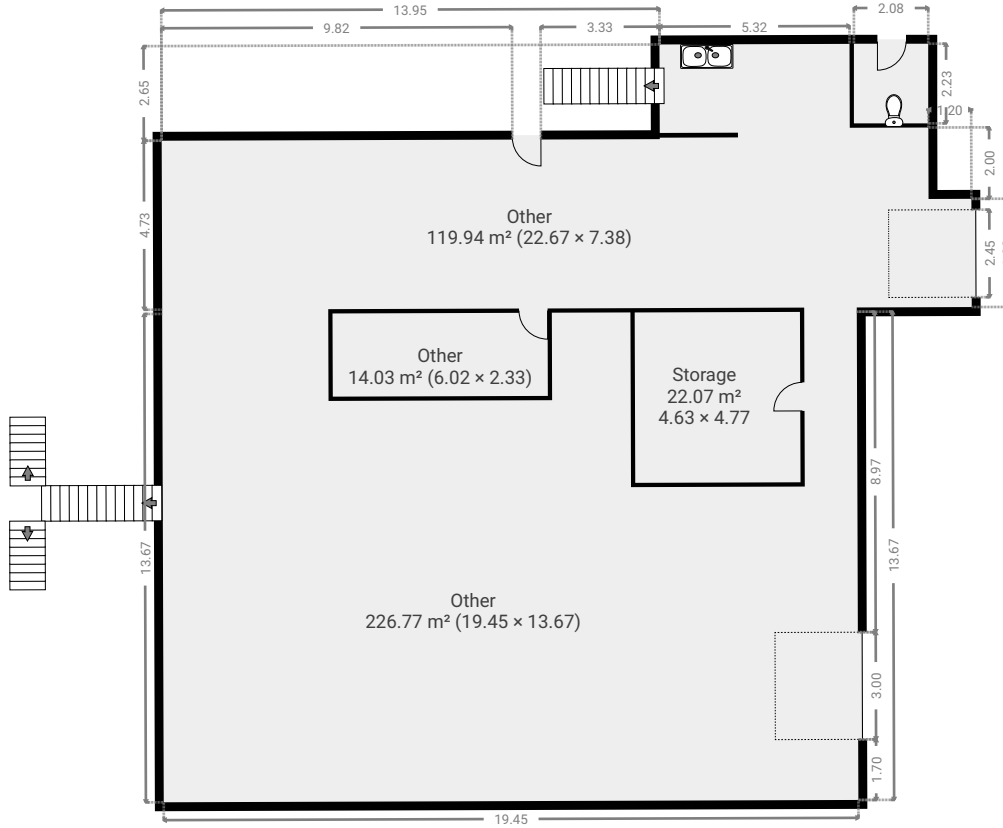

TOTAL AREA: 740.60 m<sup>2</sup> • LIVING AREA: 740.60 m<sup>2</sup> • FLOORS: 2 • ROOMS: 25

▼ Ground Floor

TOTAL AREA: 387.36 m<sup>2</sup> • LIVING AREA: 387.36 m<sup>2</sup> • ROOMS: 5

▼ 1st Floor

TOTAL AREA: 353.24 m<sup>2</sup> • LIVING AREA: 353.24 m<sup>2</sup> • ROOMS: 20