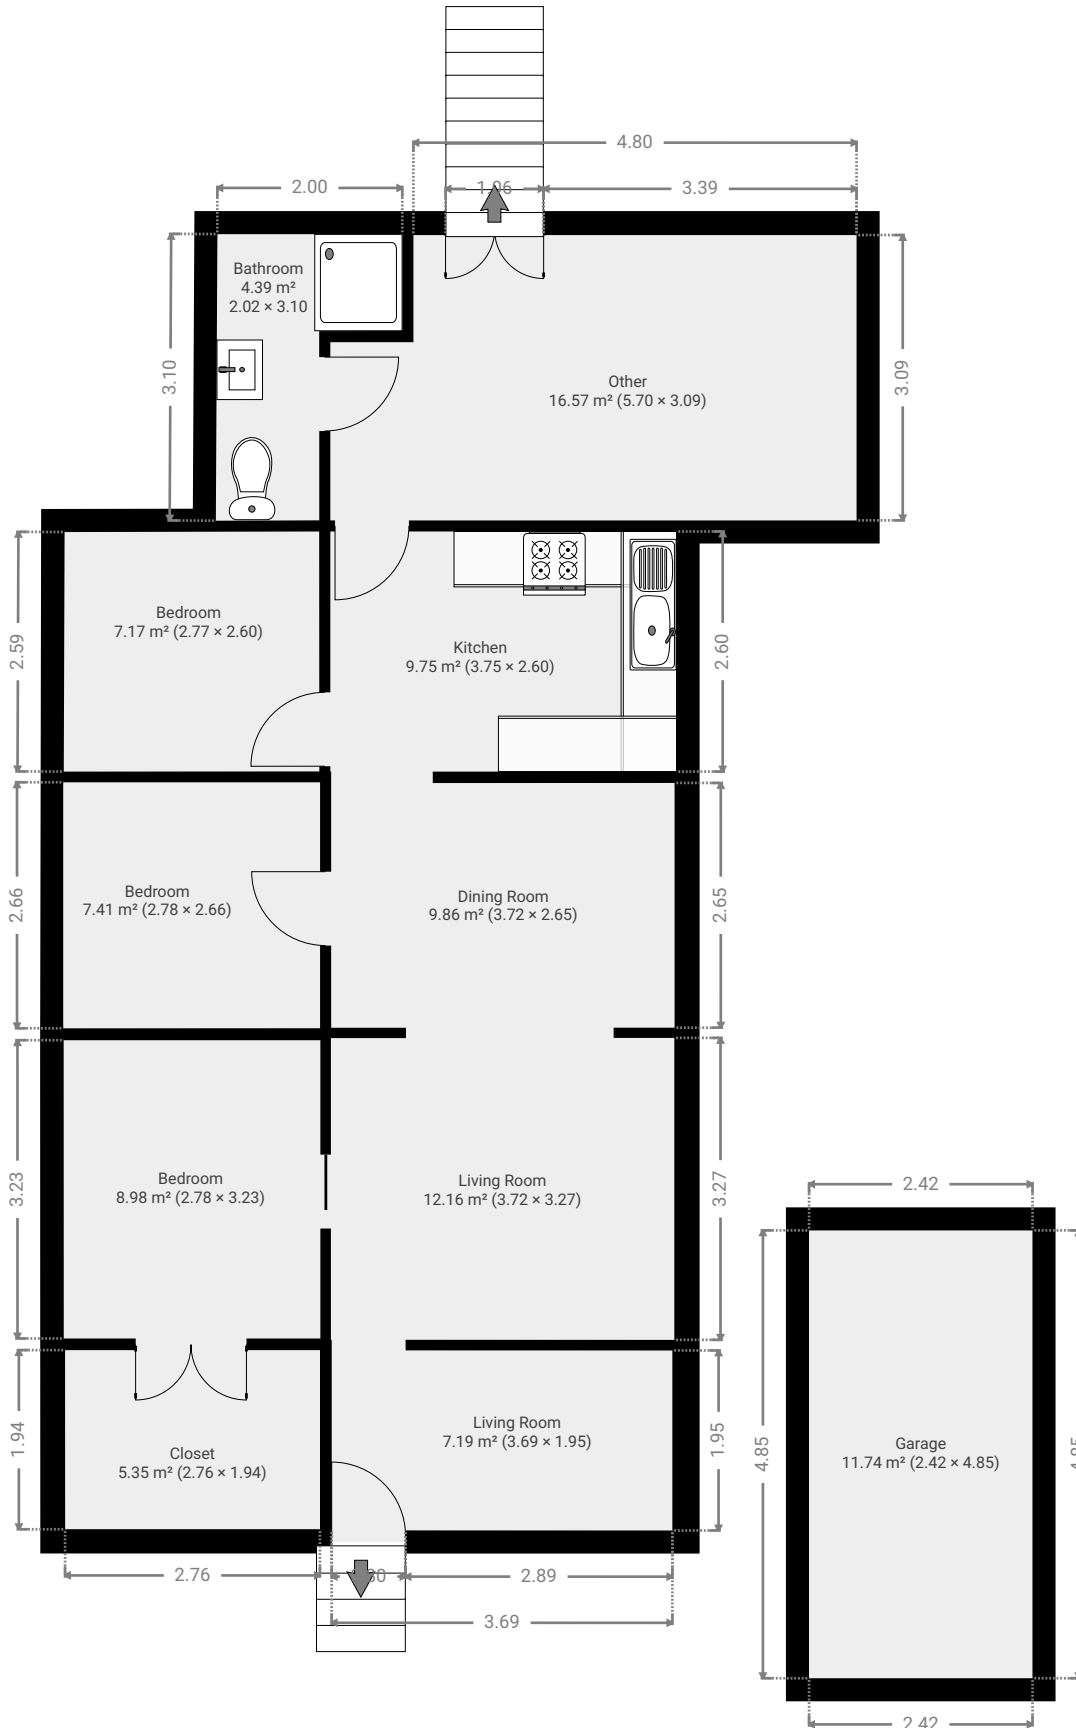

TOTAL AREA: 100.52 m² • LIVING AREA: 88.78 m² • FLOORS: 1 • ROOMS: 11

▼ Ground Floor

TOTAL AREA: 100.52 m² • LIVING AREA: 88.78 m² • ROOMS: 11

THIS FLOORPLAN IS PROVIDED WITHOUT WARRANTY OF ANY KIND. SENSOPIA DISCLAIMS ANY WARRANTY INCLUDING, WITHOUT LIMITATION, SATISFACTORY QUALITY OR ACCURACY OF DIMENSIONS.