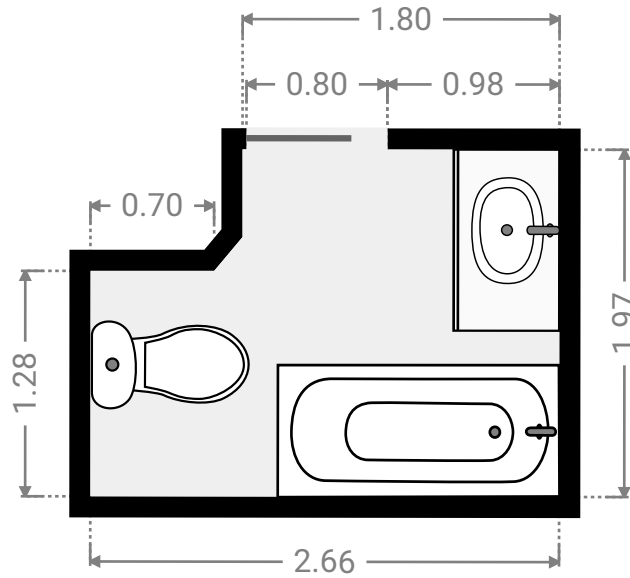

▼ 1st Floor

▼ Bathroom
1st Floor

WIDTH: 2.66 m • LENGTH: 1.97 m
AREA: 4.67 m² • PERIMETER: 9.17 m

▼ Bathroom
1st Floor

WIDTH: 0.86 m • LENGTH: 2.75 m
AREA: 2.32 m² • PERIMETER: 7.13 m

▼ **Bedroom**
1st Floor

WIDTH: 2.42 m • LENGTH: 3.04 m
AREA: 7.36 m² • PERIMETER: 10.92 m

▼ **Bedroom**
1st Floor

WIDTH: 3.35 m • LENGTH: 3.04 m
AREA: 10.18 m² • PERIMETER: 12.78 m

▼ Bedroom
1st Floor

WIDTH: 3.58 m • LENGTH: 2.73 m
AREA: 9.77 m² • PERIMETER: 12.62 m

▼ Hall
1st Floor

WIDTH: 3.70 m • LENGTH: 4.92 m
AREA: 10.71 m² • PERIMETER: 17.24 m

▼ **Kitchen**
1st Floor

WIDTH: 6.38 m • LENGTH: 3.96 m
AREA: 25.26 m² • PERIMETER: 20.68 m

▼ **Laundry Room**
1st Floor

WIDTH: 0.88 m • LENGTH: 1.74 m
AREA: 1.52 m² • PERIMETER: 5.23 m

WIDTH: 1.46 m • LENGTH: 1.50 m
AREA: 2.19 m² • PERIMETER: 5.92 m