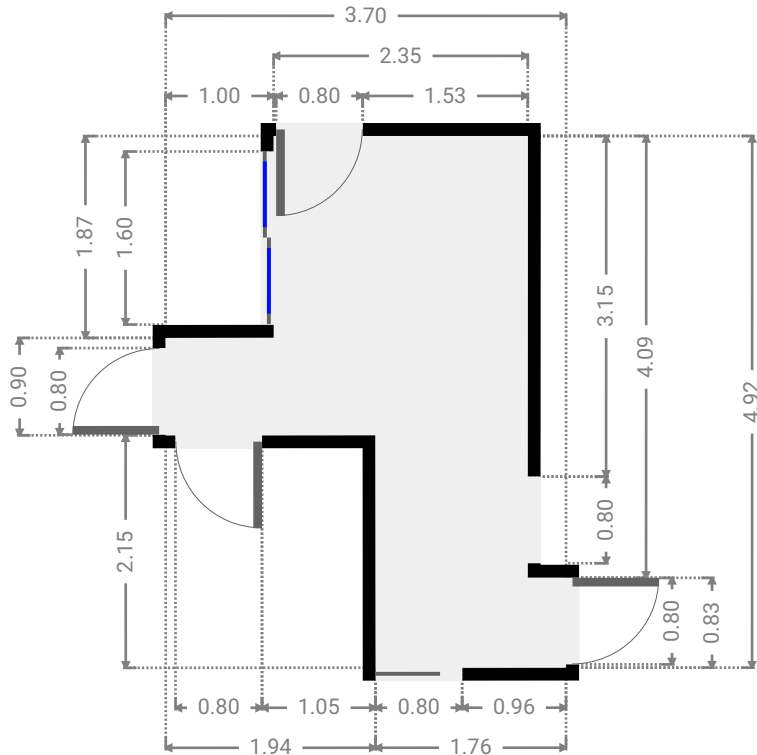

▼ 1st Floor

▼ Bathroom
1st Floor

WIDTH: 2.66 m • LENGTH: 1.97 m
AREA: 4.67 m² • PERIMETER: 9.17 m

▼ Bathroom
1st Floor

WIDTH: 0.86 m • LENGTH: 2.75 m
AREA: 2.32 m² • PERIMETER: 7.13 m

▼ **Bedroom**
1st Floor

WIDTH: 2.42 m • LENGTH: 3.04 m
AREA: 7.36 m² • PERIMETER: 10.92 m

▼ **Bedroom**
1st Floor

WIDTH: 3.35 m • LENGTH: 3.04 m
AREA: 10.18 m² • PERIMETER: 12.78 m

▼ Bedroom
1st Floor

WIDTH: 3.58 m • LENGTH: 2.73 m
AREA: 9.77 m² • PERIMETER: 12.62 m

▼ Hall
1st Floor

WIDTH: 3.70 m • LENGTH: 4.92 m
AREA: 10.71 m² • PERIMETER: 17.24 m

▼ **Kitchen**
1st Floor

WIDTH: 6.38 m • LENGTH: 3.96 m
AREA: 25.26 m² • PERIMETER: 20.68 m

▼ **Laundry Room**
1st Floor

WIDTH: 0.88 m • LENGTH: 1.74 m
AREA: 1.52 m² • PERIMETER: 5.23 m

WIDTH: 1.46 m • LENGTH: 1.50 m
AREA: 2.19 m² • PERIMETER: 5.92 m