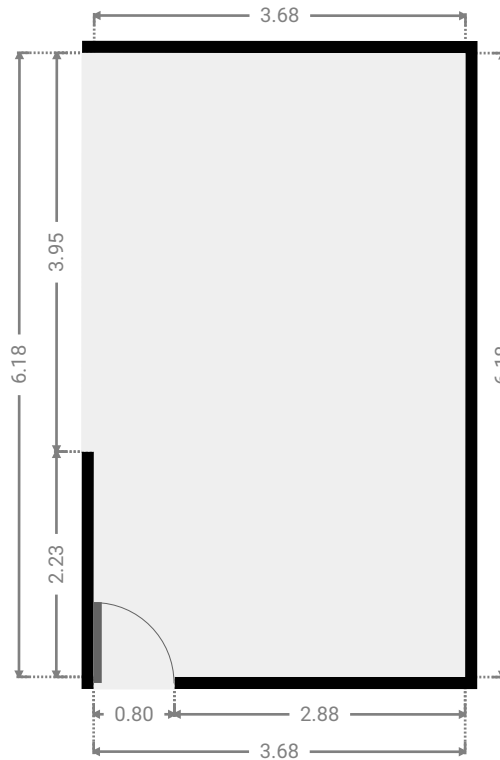

WIDTH: 2.42 m • LENGTH: 3.04 m
AREA: 7.36 m² • PERIMETER: 10.92 m

▼ **Bedroom**
1st Floor

WIDTH: 3.35 m • LENGTH: 3.04 m
AREA: 10.18 m² • PERIMETER: 12.78 m

▼ Bedroom
1st Floor

WIDTH: 3.58 m • LENGTH: 2.73 m
AREA: 9.77 m² • PERIMETER: 12.62 m

▼ Hall
1st Floor

WIDTH: 3.70 m • LENGTH: 4.92 m
AREA: 10.71 m² • PERIMETER: 17.24 m

▼ **Kitchen**
1st Floor

WIDTH: 6.38 m • LENGTH: 3.96 m
AREA: 25.26 m² • PERIMETER: 20.68 m

▼ **Laundry Room**
1st Floor

WIDTH: 0.88 m • LENGTH: 1.74 m
AREA: 1.52 m² • PERIMETER: 5.23 m

▼ Living Room
1st Floor

WIDTH: 3.68 m • LENGTH: 6.18 m
AREA: 22.74 m² • PERIMETER: 19.72 m

▼ Other
1st Floor

WIDTH: 3.62 m • LENGTH: 1.98 m
AREA: 7.15 m² • PERIMETER: 11.18 m

▼ Other
1st Floor

WIDTH: 4.44 m • LENGTH: 2.88 m
AREA: 12.79 m² • PERIMETER: 14.64 m

WIDTH: 1.46 m • LENGTH: 1.50 m
AREA: 2.19 m² • PERIMETER: 5.92 m