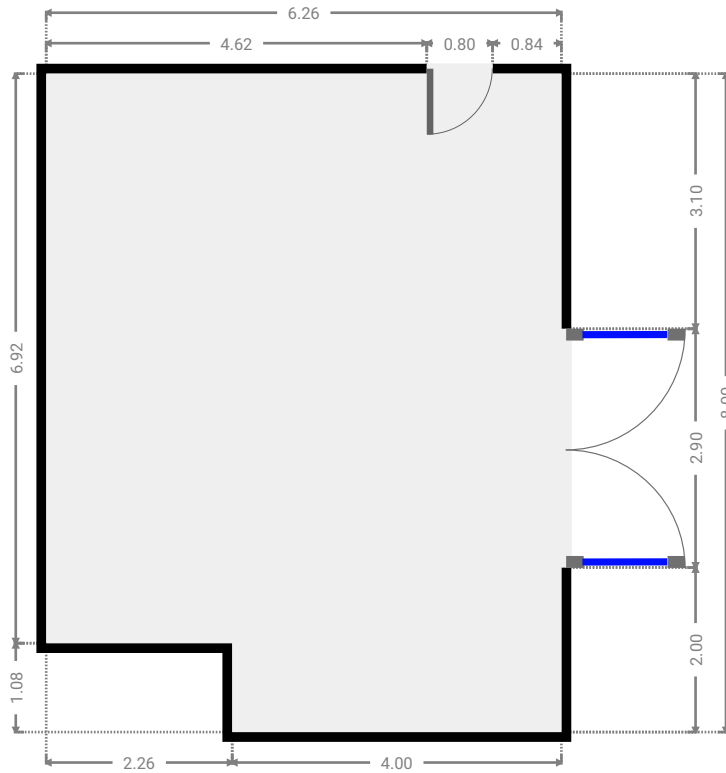

▼ 1st Floor

▼ Bathroom
1st Floor

WIDTH: 2.66 m • LENGTH: 1.97 m
AREA: 4.67 m² • PERIMETER: 9.17 m

▼ Bathroom
1st Floor

WIDTH: 0.86 m • LENGTH: 2.75 m
AREA: 2.32 m² • PERIMETER: 7.13 m

▼ **Bedroom**
1st Floor

WIDTH: 2.42 m • LENGTH: 3.04 m
AREA: 7.36 m² • PERIMETER: 10.92 m

▼ **Bedroom**
1st Floor

WIDTH: 3.35 m • LENGTH: 3.04 m
AREA: 10.18 m² • PERIMETER: 12.78 m

▼ Bedroom
1st Floor

WIDTH: 3.58 m • LENGTH: 2.73 m
AREA: 9.77 m² • PERIMETER: 12.62 m

▼ Hall
1st Floor

WIDTH: 3.70 m • LENGTH: 4.92 m
AREA: 10.71 m² • PERIMETER: 17.24 m

▼ **Kitchen**
1st Floor

WIDTH: 6.38 m • LENGTH: 3.96 m
AREA: 25.26 m² • PERIMETER: 20.68 m

▼ **Laundry Room**
1st Floor

WIDTH: 0.88 m • LENGTH: 1.74 m
AREA: 1.52 m² • PERIMETER: 5.23 m

WIDTH: 1.46 m • LENGTH: 1.50 m
AREA: 2.19 m² • PERIMETER: 5.92 m