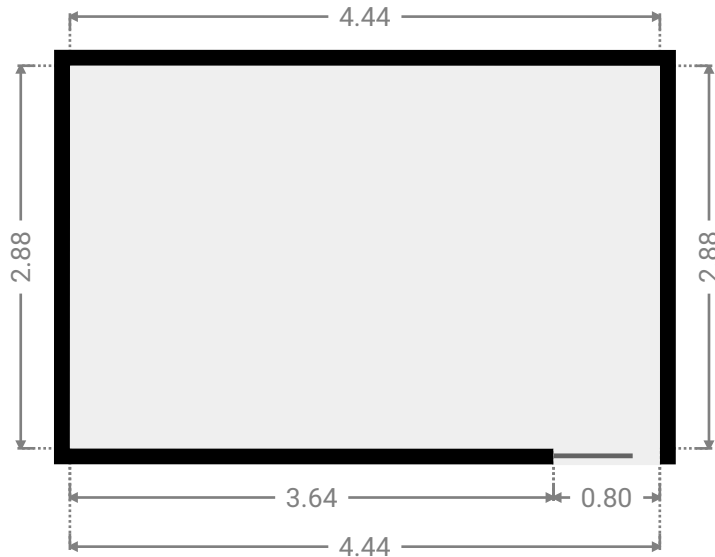

▼ Hall
1st Floor

WIDTH: 3.70 m • LENGTH: 4.92 m
AREA: 10.71 m² • PERIMETER: 17.24 m

▼ **Kitchen**
1st Floor

WIDTH: 6.38 m • LENGTH: 3.96 m
AREA: 25.26 m² • PERIMETER: 20.68 m

▼ **Laundry Room**
1st Floor

WIDTH: 0.88 m • LENGTH: 1.74 m
AREA: 1.52 m² • PERIMETER: 5.23 m

▼ Living Room
1st Floor

WIDTH: 3.68 m • LENGTH: 6.18 m
AREA: 22.74 m² • PERIMETER: 19.72 m

▼ Other
1st Floor

WIDTH: 3.62 m • LENGTH: 1.98 m
AREA: 7.15 m² • PERIMETER: 11.18 m

▼ Other
1st Floor

WIDTH: 4.44 m • LENGTH: 2.88 m
AREA: 12.79 m² • PERIMETER: 14.64 m

▼ Other
1st Floor

WIDTH: 5.52 m • LENGTH: 2.06 m
AREA: 10.52 m² • PERIMETER: 15.16 m

▼ **Primary Bedroom**
1st Floor

WIDTH: 4.58 m • LENGTH: 3.35 m
AREA: 15.34 m² • PERIMETER: 15.86 m

▼ **Closet**
1st Floor

WIDTH: 1.46 m • LENGTH: 1.50 m
AREA: 2.19 m² • PERIMETER: 5.92 m