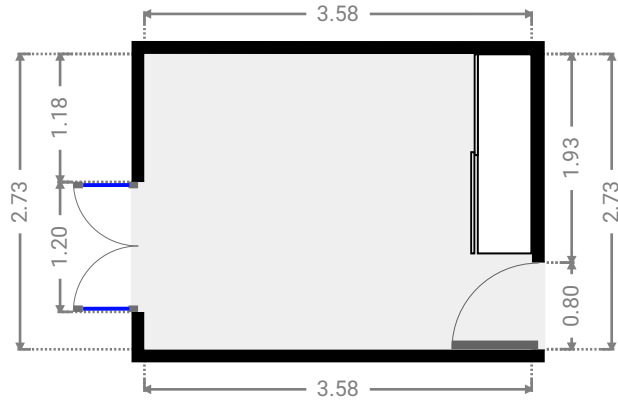

▼ 1st Floor

▼ Bathroom
1st Floor

WIDTH: 2.66 m • LENGTH: 1.97 m
AREA: 4.67 m² • PERIMETER: 9.17 m

▼ Bathroom
1st Floor

WIDTH: 0.86 m • LENGTH: 2.75 m
AREA: 2.32 m² • PERIMETER: 7.13 m

▼ **Bedroom**
1st Floor

WIDTH: 2.42 m • LENGTH: 3.04 m
AREA: 7.36 m² • PERIMETER: 10.92 m

▼ **Bedroom**
1st Floor

WIDTH: 3.35 m • LENGTH: 3.04 m
AREA: 10.18 m² • PERIMETER: 12.78 m

▼ Bedroom
1st Floor

WIDTH: 3.58 m • LENGTH: 2.73 m
AREA: 9.77 m² • PERIMETER: 12.62 m

▼ Hall
1st Floor

WIDTH: 3.70 m • LENGTH: 4.92 m
AREA: 10.71 m² • PERIMETER: 17.24 m

▼ **Kitchen**
1st Floor

WIDTH: 6.38 m • LENGTH: 3.96 m
AREA: 25.26 m² • PERIMETER: 20.68 m

▼ **Laundry Room**
1st Floor

WIDTH: 0.88 m • LENGTH: 1.74 m
AREA: 1.52 m² • PERIMETER: 5.23 m

WIDTH: 1.46 m • LENGTH: 1.50 m
AREA: 2.19 m² • PERIMETER: 5.92 m