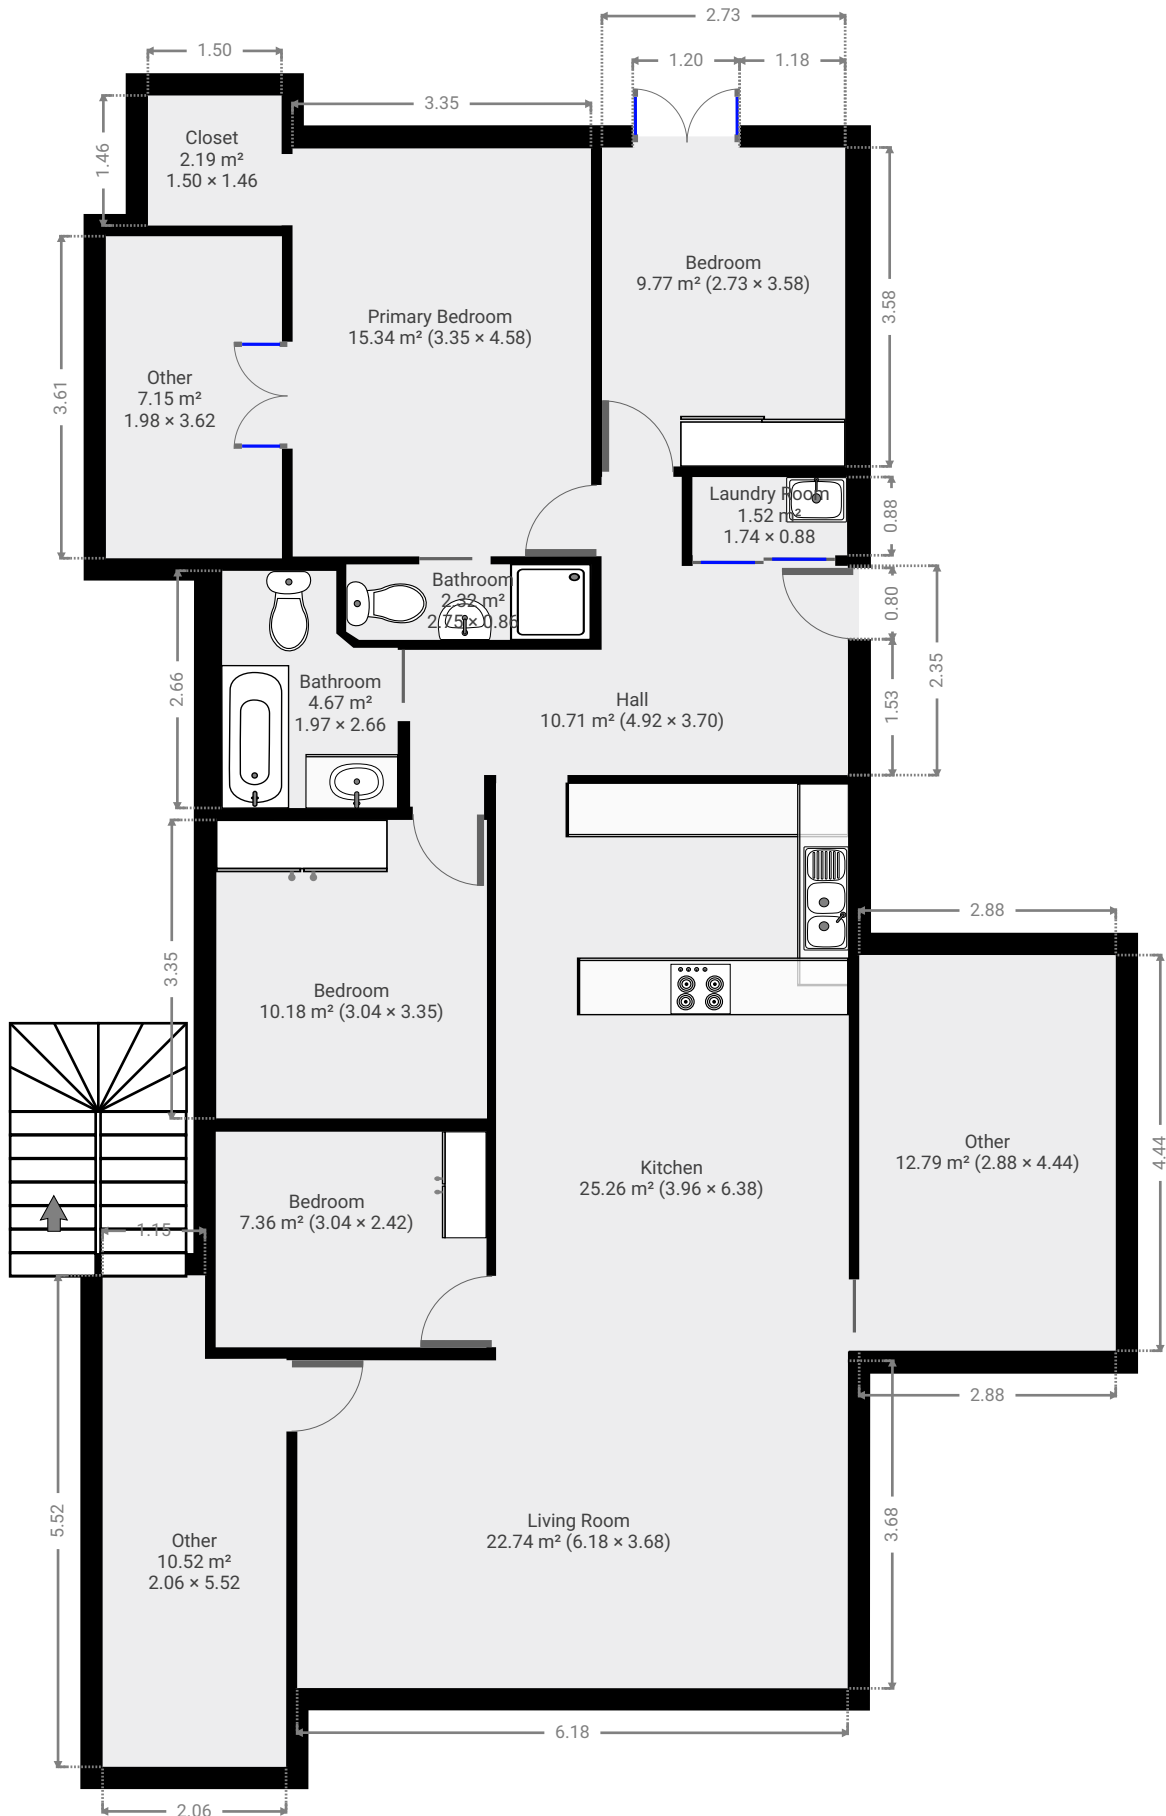

147 Housden Street

SUBMITTED BY
Ray White Rockhampton Casey
stockers@cqoz.com

CREATED ON
2022-08-30

Floors
2

▼ Ground Floor

▼ Garage
Ground Floor

WIDTH: 6.26 m • LENGTH: 8.00 m
AREA: 47.64 m² • PERIMETER: 28.52 m

▼ 1st Floor

▼ Bathroom
1st Floor

WIDTH: 2.66 m • LENGTH: 1.97 m
AREA: 4.67 m² • PERIMETER: 9.17 m

▼ Bathroom
1st Floor

WIDTH: 0.86 m • LENGTH: 2.75 m
AREA: 2.32 m² • PERIMETER: 7.13 m

▼ **Bedroom**
1st Floor

WIDTH: 2.42 m • LENGTH: 3.04 m
AREA: 7.36 m² • PERIMETER: 10.92 m

▼ **Bedroom**
1st Floor

WIDTH: 3.35 m • LENGTH: 3.04 m
AREA: 10.18 m² • PERIMETER: 12.78 m

▼ Bedroom
1st Floor

WIDTH: 3.58 m • LENGTH: 2.73 m
AREA: 9.77 m² • PERIMETER: 12.62 m

WIDTH: 1.46 m • LENGTH: 1.50 m
AREA: 2.19 m² • PERIMETER: 5.92 m