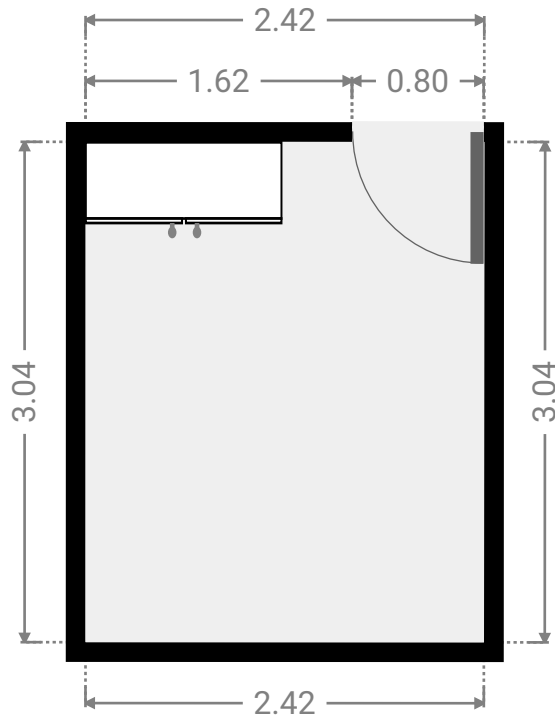

▼ 1st Floor

▼ Bathroom
1st Floor

WIDTH: 2.66 m • LENGTH: 1.97 m
AREA: 4.67 m² • PERIMETER: 9.17 m

▼ Bathroom
1st Floor

WIDTH: 0.86 m • LENGTH: 2.75 m
AREA: 2.32 m² • PERIMETER: 7.13 m

▼ **Bedroom**
1st Floor

WIDTH: 2.42 m • LENGTH: 3.04 m
AREA: 7.36 m² • PERIMETER: 10.92 m

▼ **Bedroom**
1st Floor

WIDTH: 3.35 m • LENGTH: 3.04 m
AREA: 10.18 m² • PERIMETER: 12.78 m

▼ Bedroom
1st Floor

WIDTH: 3.58 m • LENGTH: 2.73 m
AREA: 9.77 m² • PERIMETER: 12.62 m

▼ Hall
1st Floor

WIDTH: 3.70 m • LENGTH: 4.92 m
AREA: 10.71 m² • PERIMETER: 17.24 m

▼ **Kitchen**
1st Floor

WIDTH: 6.38 m • LENGTH: 3.96 m
AREA: 25.26 m² • PERIMETER: 20.68 m

▼ **Laundry Room**
1st Floor

WIDTH: 0.88 m • LENGTH: 1.74 m
AREA: 1.52 m² • PERIMETER: 5.23 m

WIDTH: 1.46 m • LENGTH: 1.50 m
AREA: 2.19 m² • PERIMETER: 5.92 m