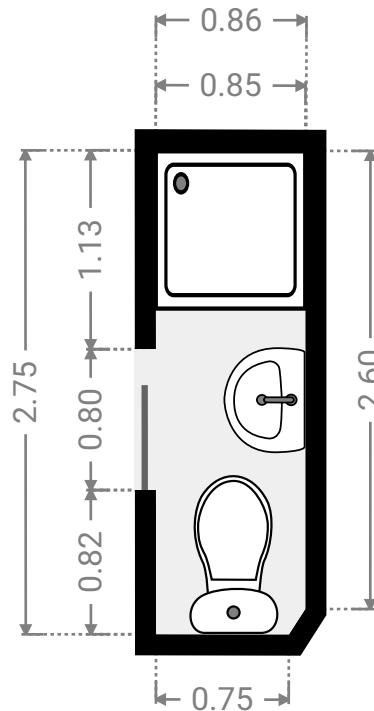

▼ 1st Floor

▼ Bathroom
1st Floor

WIDTH: 2.66 m • LENGTH: 1.97 m
AREA: 4.67 m² • PERIMETER: 9.17 m

▼ Bathroom
1st Floor

WIDTH: 0.86 m • LENGTH: 2.75 m
AREA: 2.32 m² • PERIMETER: 7.13 m

▼ **Bedroom**
1st Floor

WIDTH: 2.42 m • LENGTH: 3.04 m
AREA: 7.36 m² • PERIMETER: 10.92 m

▼ **Bedroom**
1st Floor

WIDTH: 3.35 m • LENGTH: 3.04 m
AREA: 10.18 m² • PERIMETER: 12.78 m

▼ Bedroom
1st Floor

WIDTH: 3.58 m • LENGTH: 2.73 m
AREA: 9.77 m² • PERIMETER: 12.62 m

▼ Hall
1st Floor

WIDTH: 3.70 m • LENGTH: 4.92 m
AREA: 10.71 m² • PERIMETER: 17.24 m

▼ **Kitchen**
1st Floor

WIDTH: 6.38 m • LENGTH: 3.96 m
AREA: 25.26 m² • PERIMETER: 20.68 m

▼ **Laundry Room**
1st Floor

WIDTH: 0.88 m • LENGTH: 1.74 m
AREA: 1.52 m² • PERIMETER: 5.23 m

WIDTH: 1.46 m • LENGTH: 1.50 m
AREA: 2.19 m² • PERIMETER: 5.92 m