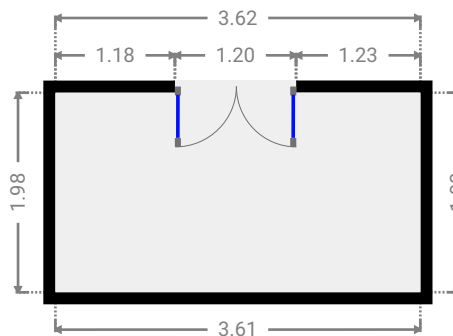

WIDTH: 2.42 m • LENGTH: 3.04 m
AREA: 7.36 m² • PERIMETER: 10.92 m

▼ **Bedroom**
1st Floor

WIDTH: 3.35 m • LENGTH: 3.04 m
AREA: 10.18 m² • PERIMETER: 12.78 m

▼ Bedroom
1st Floor

WIDTH: 3.58 m • LENGTH: 2.73 m
AREA: 9.77 m² • PERIMETER: 12.62 m

▼ Hall
1st Floor

WIDTH: 3.70 m • LENGTH: 4.92 m
AREA: 10.71 m² • PERIMETER: 17.24 m

▼ **Kitchen**
1st Floor

WIDTH: 6.38 m • LENGTH: 3.96 m
AREA: 25.26 m² • PERIMETER: 20.68 m

▼ **Laundry Room**
1st Floor

WIDTH: 0.88 m • LENGTH: 1.74 m
AREA: 1.52 m² • PERIMETER: 5.23 m

▼ Living Room
1st Floor

WIDTH: 3.68 m • LENGTH: 6.18 m
AREA: 22.74 m² • PERIMETER: 19.72 m

▼ Other
1st Floor

WIDTH: 3.62 m • LENGTH: 1.98 m
AREA: 7.15 m² • PERIMETER: 11.18 m

▼ Other
1st Floor

WIDTH: 4.44 m • LENGTH: 2.88 m
AREA: 12.79 m² • PERIMETER: 14.64 m

WIDTH: 1.46 m • LENGTH: 1.50 m
AREA: 2.19 m² • PERIMETER: 5.92 m