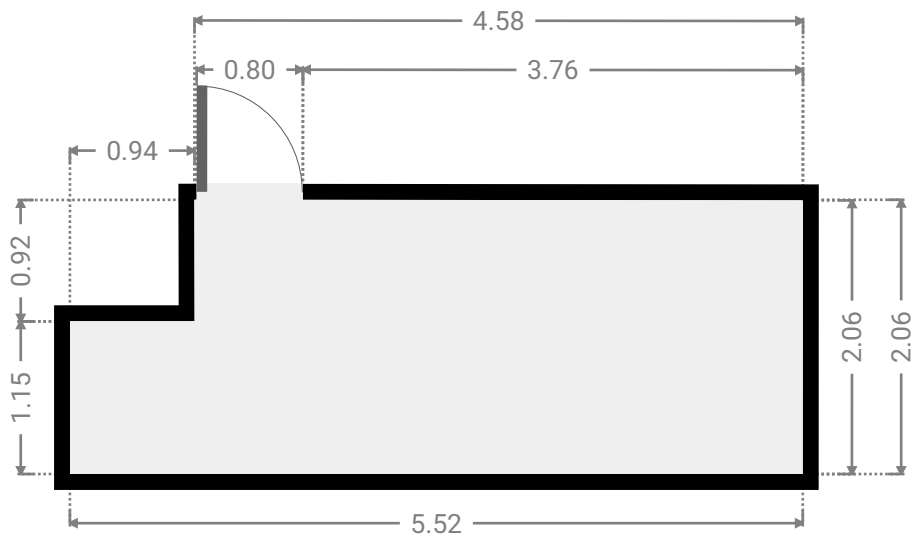

▼ Other
1st Floor

WIDTH: 5.52 m • LENGTH: 2.06 m
AREA: 10.52 m² • PERIMETER: 15.16 m