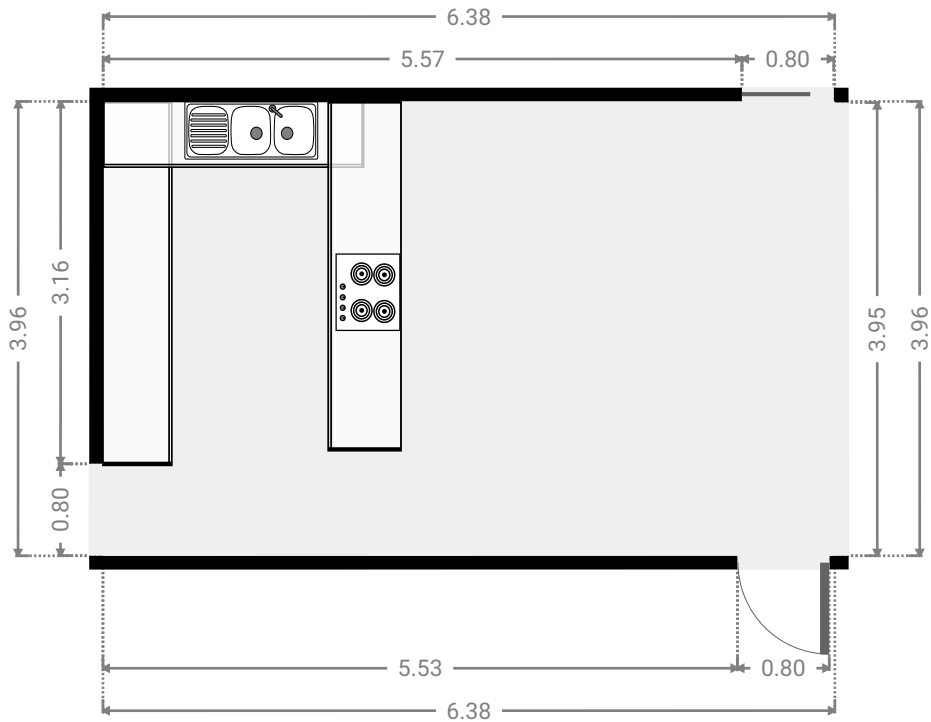

▼ 1st Floor

▼ Bathroom
1st Floor

WIDTH: 2.66 m • LENGTH: 1.97 m
AREA: 4.67 m² • PERIMETER: 9.17 m

▼ Bathroom
1st Floor

WIDTH: 0.86 m • LENGTH: 2.75 m
AREA: 2.32 m² • PERIMETER: 7.13 m

▼ **Bedroom**
1st Floor

WIDTH: 2.42 m • LENGTH: 3.04 m
AREA: 7.36 m² • PERIMETER: 10.92 m

▼ **Bedroom**
1st Floor

WIDTH: 3.35 m • LENGTH: 3.04 m
AREA: 10.18 m² • PERIMETER: 12.78 m

▼ Bedroom
1st Floor

WIDTH: 3.58 m • LENGTH: 2.73 m
AREA: 9.77 m² • PERIMETER: 12.62 m

▼ Hall
1st Floor

WIDTH: 3.70 m • LENGTH: 4.92 m
AREA: 10.71 m² • PERIMETER: 17.24 m

▼ **Kitchen**
1st Floor

WIDTH: 6.38 m • LENGTH: 3.96 m
AREA: 25.26 m² • PERIMETER: 20.68 m

▼ **Laundry Room**
1st Floor

WIDTH: 0.88 m • LENGTH: 1.74 m
AREA: 1.52 m² • PERIMETER: 5.23 m

WIDTH: 1.46 m • LENGTH: 1.50 m
AREA: 2.19 m² • PERIMETER: 5.92 m