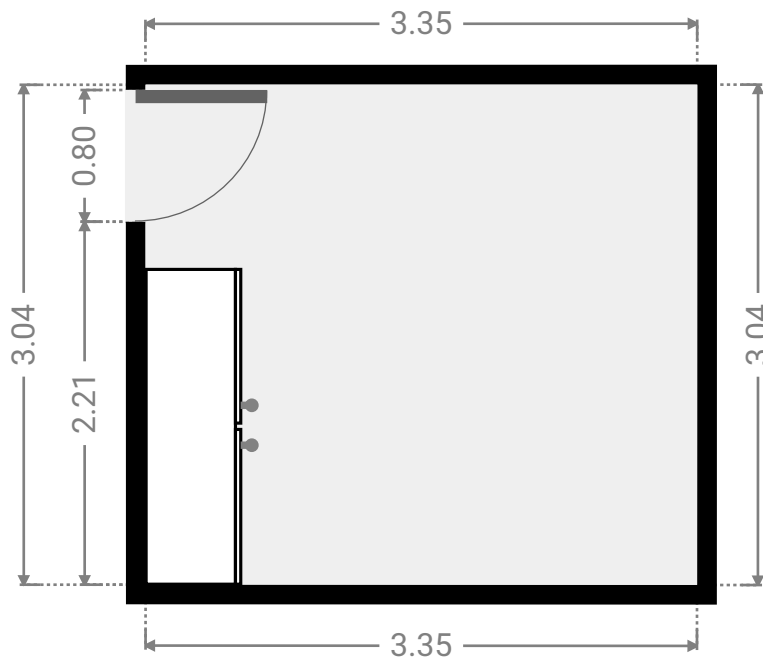

▼ 1st Floor

▼ Bathroom
1st Floor

WIDTH: 2.66 m • LENGTH: 1.97 m
AREA: 4.67 m² • PERIMETER: 9.17 m

▼ Bathroom
1st Floor

WIDTH: 0.86 m • LENGTH: 2.75 m
AREA: 2.32 m² • PERIMETER: 7.13 m

▼ **Bedroom**
1st Floor

WIDTH: 2.42 m • LENGTH: 3.04 m
AREA: 7.36 m² • PERIMETER: 10.92 m

▼ **Bedroom**
1st Floor

WIDTH: 3.35 m • LENGTH: 3.04 m
AREA: 10.18 m² • PERIMETER: 12.78 m

▼ Bedroom
1st Floor

WIDTH: 3.58 m • LENGTH: 2.73 m
AREA: 9.77 m² • PERIMETER: 12.62 m

▼ Hall
1st Floor

WIDTH: 3.70 m • LENGTH: 4.92 m
AREA: 10.71 m² • PERIMETER: 17.24 m

▼ **Kitchen**
1st Floor

WIDTH: 6.38 m • LENGTH: 3.96 m
AREA: 25.26 m² • PERIMETER: 20.68 m

▼ **Laundry Room**
1st Floor

WIDTH: 0.88 m • LENGTH: 1.74 m
AREA: 1.52 m² • PERIMETER: 5.23 m

WIDTH: 1.46 m • LENGTH: 1.50 m
AREA: 2.19 m² • PERIMETER: 5.92 m