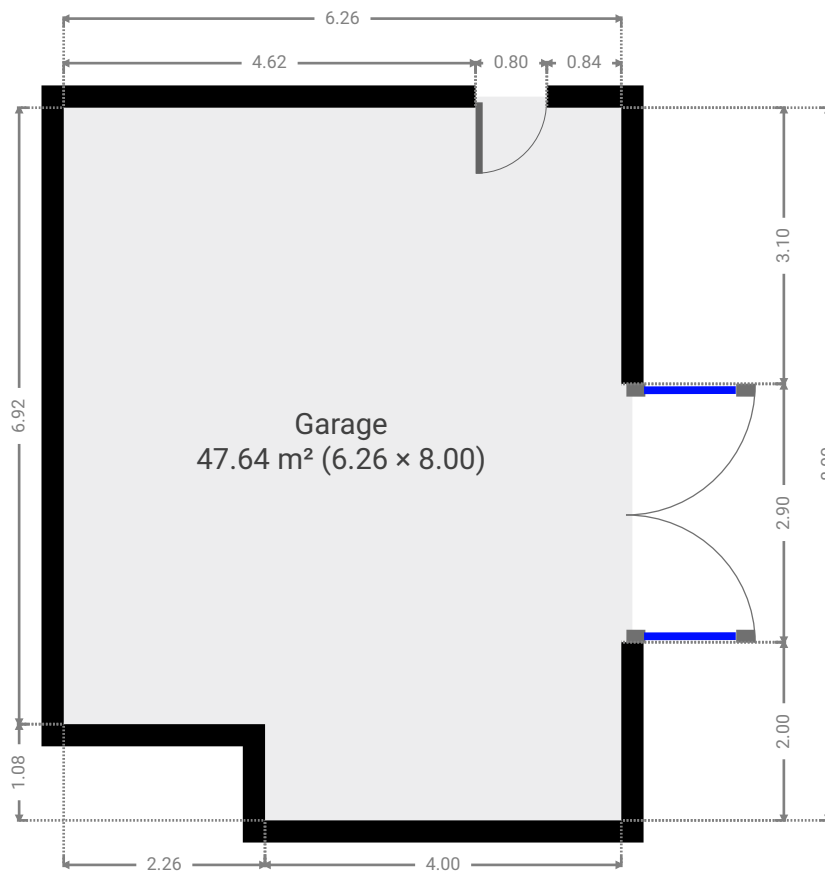

▼ Ground Floor