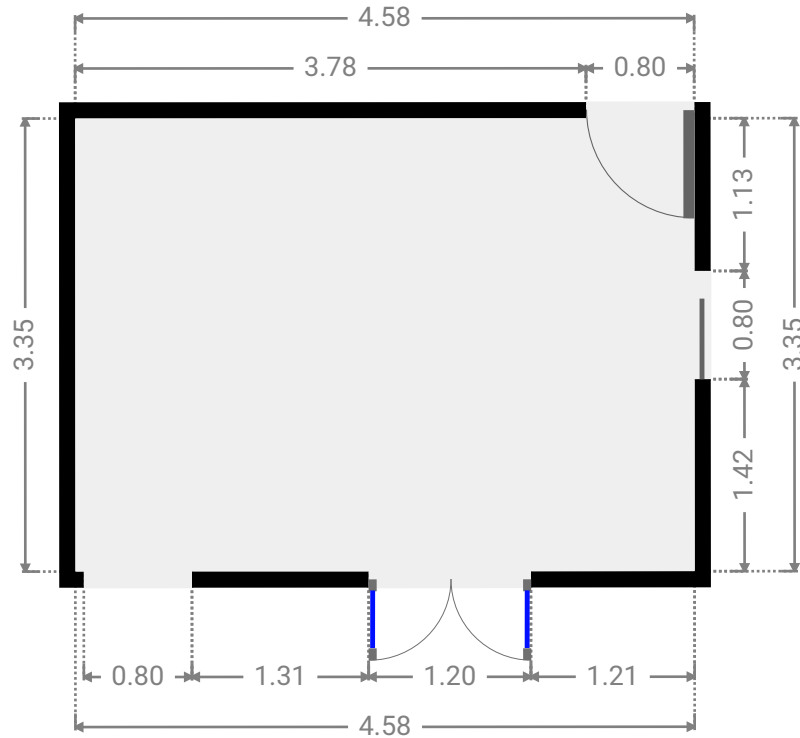

WIDTH: 2.42 m • LENGTH: 3.04 m
AREA: 7.36 m² • PERIMETER: 10.92 m

▼ **Bedroom**
1st Floor

WIDTH: 3.35 m • LENGTH: 3.04 m
AREA: 10.18 m² • PERIMETER: 12.78 m

▼ Bedroom
1st Floor

WIDTH: 3.58 m • LENGTH: 2.73 m
AREA: 9.77 m² • PERIMETER: 12.62 m

▼ Living Room
1st Floor

WIDTH: 3.68 m • LENGTH: 6.18 m
AREA: 22.74 m² • PERIMETER: 19.72 m

▼ Other
1st Floor

WIDTH: 3.62 m • LENGTH: 1.98 m
AREA: 7.15 m² • PERIMETER: 11.18 m

▼ Other
1st Floor

WIDTH: 4.44 m • LENGTH: 2.88 m
AREA: 12.79 m² • PERIMETER: 14.64 m

▼ Other
1st Floor

WIDTH: 5.52 m • LENGTH: 2.06 m
AREA: 10.52 m² • PERIMETER: 15.16 m

▼ **Primary Bedroom**
1st Floor

WIDTH: 4.58 m • LENGTH: 3.35 m
AREA: 15.34 m² • PERIMETER: 15.86 m

▼ **Closet**
1st Floor

WIDTH: 1.46 m • LENGTH: 1.50 m
AREA: 2.19 m² • PERIMETER: 5.92 m