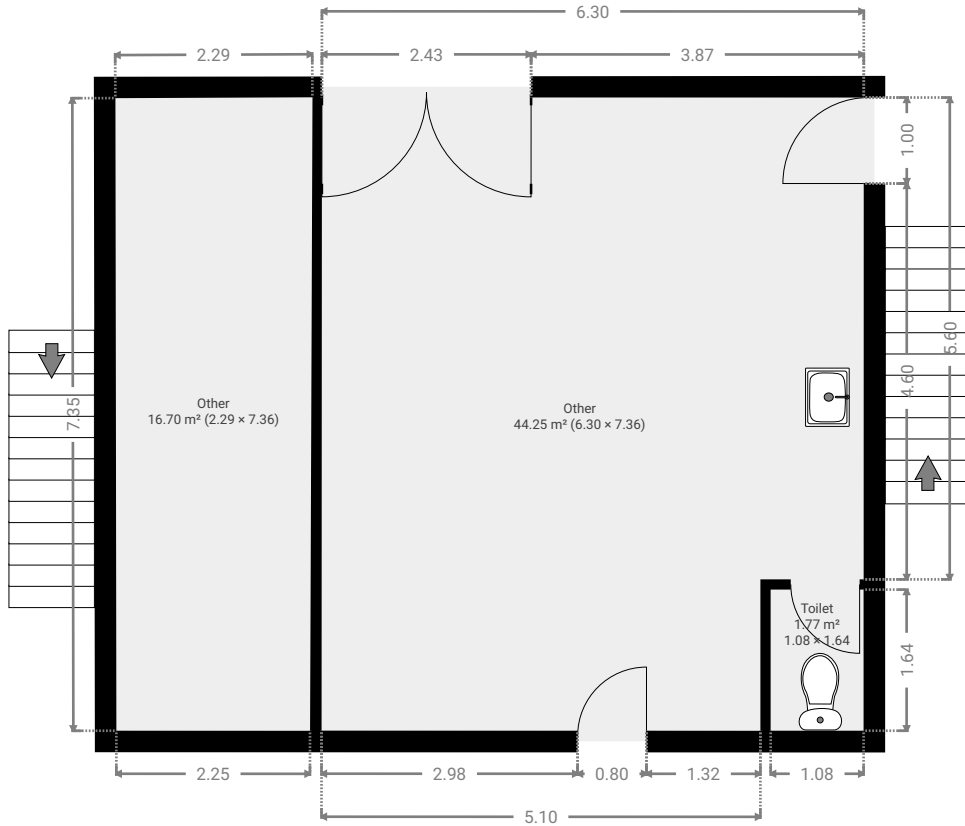

TOTAL AREA: 133.19 m² • LIVING AREA: 133.19 m² • FLOORS: 2 • ROOMS: 11

▼ Ground Floor

TOTAL AREA: 62.71 m² • LIVING AREA: 62.71 m² • ROOMS: 3

▼ 1st Floor

TOTAL AREA: 70.48 m² • LIVING AREA: 70.48 m² • ROOMS: 8