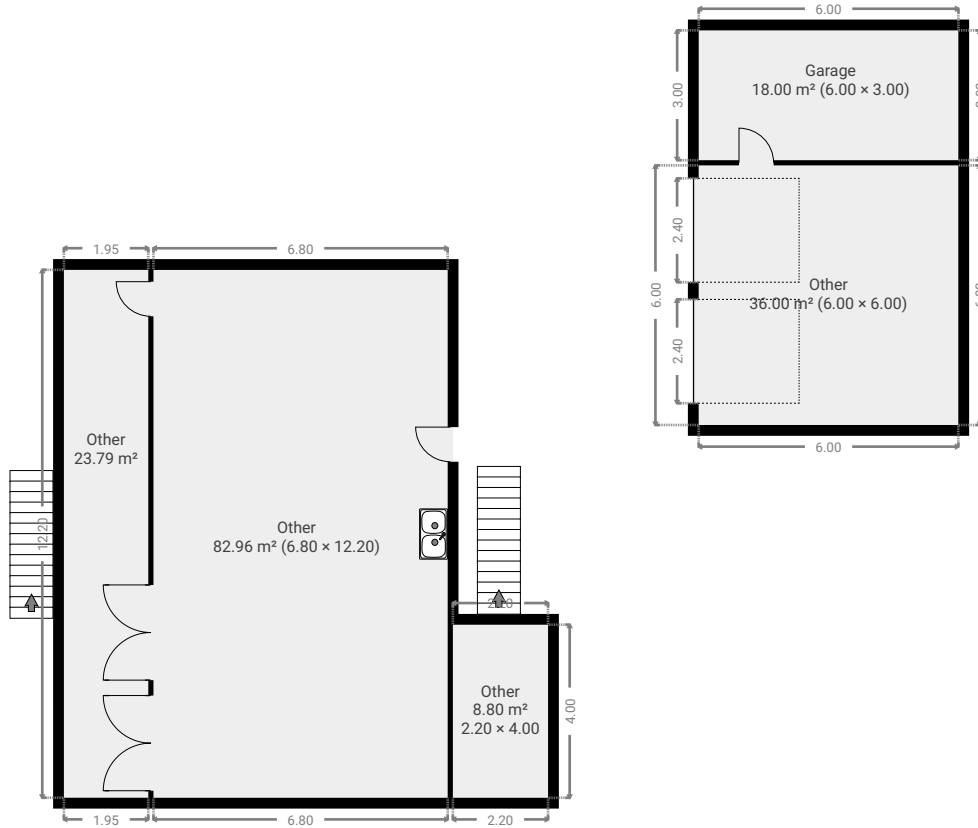

TOTAL AREA: 287.93 m² • LIVING AREA: 269.93 m² • FLOORS: 2 • ROOMS: 13

▼ Ground Floor

TOTAL AREA: 169.55 m² • LIVING AREA: 151.55 m² • ROOMS: 5

▼ 1st Floor

TOTAL AREA: 118.38 m² • LIVING AREA: 118.38 m² • ROOMS: 8