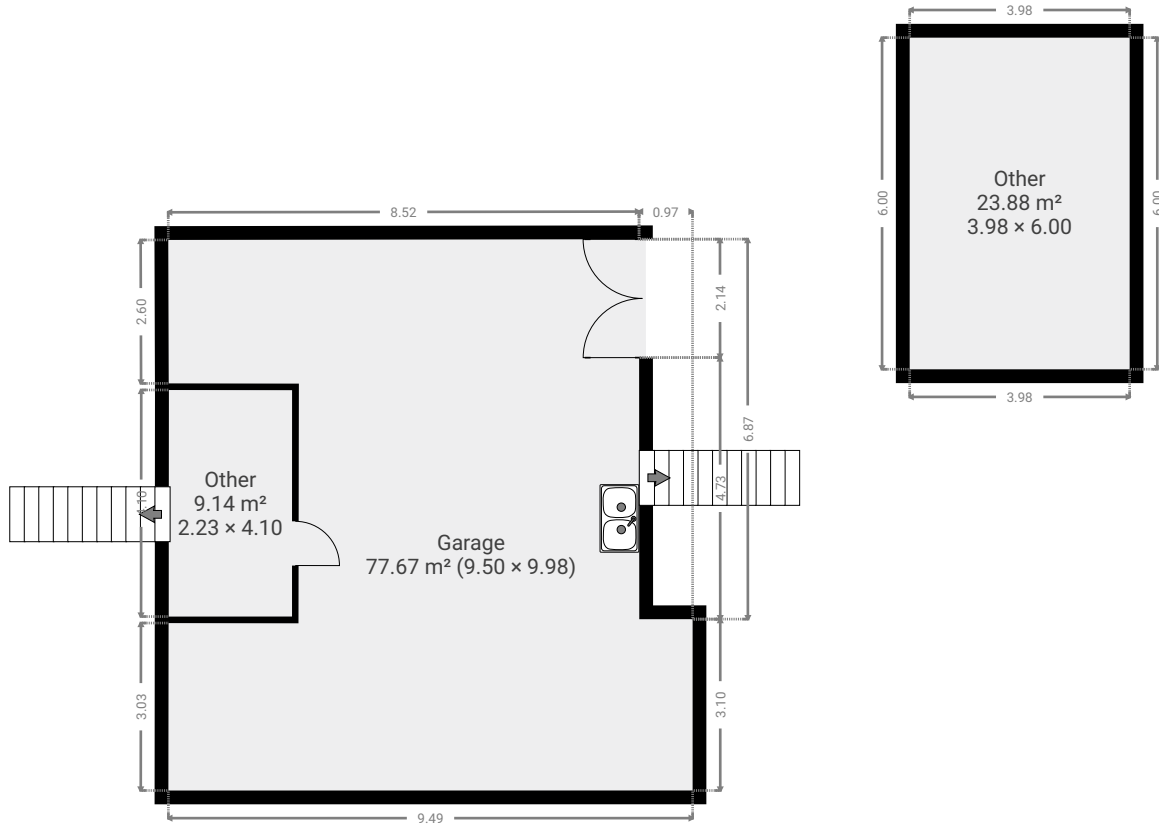

TOTAL AREA: 207.65 m<sup>2</sup> • LIVING AREA: 129.98 m<sup>2</sup> • FLOORS: 2 • ROOMS: 14

▼ Ground Floor

TOTAL AREA: 110.67 m<sup>2</sup> • LIVING AREA: 33.00 m<sup>2</sup> • ROOMS: 3

▼ 1st Floor

TOTAL AREA: 96.98 m<sup>2</sup> • LIVING AREA: 96.98 m<sup>2</sup> • ROOMS: 11