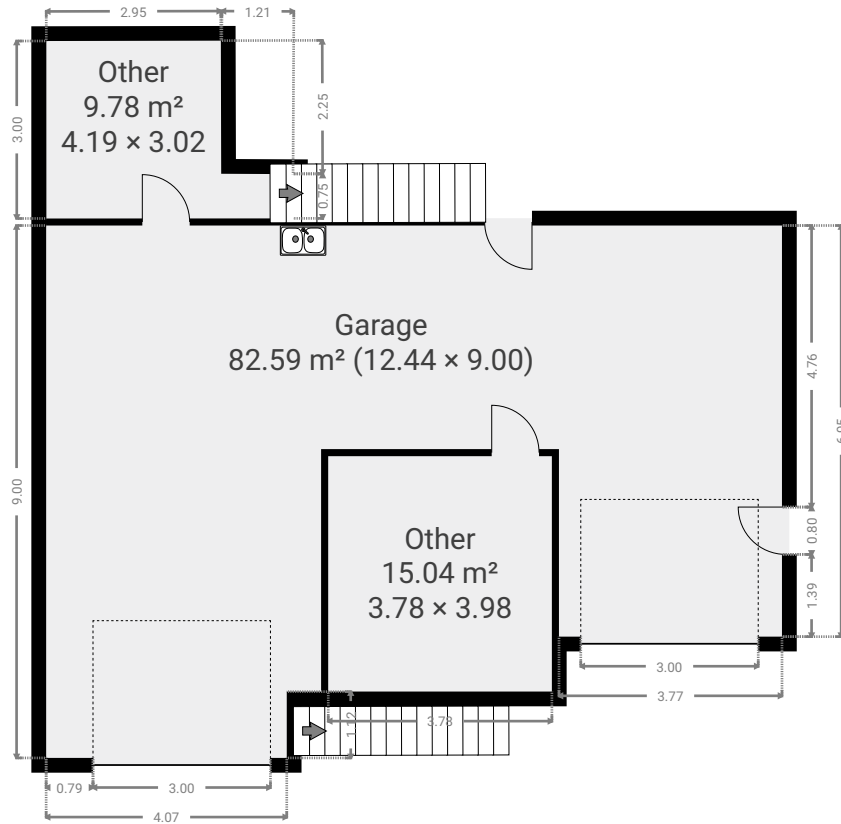

TOTAL AREA: 212.95 m<sup>2</sup> • LIVING AREA: 130.36 m<sup>2</sup> • FLOORS: 2 • ROOMS: 13

▼ **Ground Floor**

TOTAL AREA: 107.37 m<sup>2</sup> • LIVING AREA: 24.78 m<sup>2</sup> • ROOMS: 3

▼ **1st Floor**

TOTAL AREA: 105.58 m<sup>2</sup> • LIVING AREA: 105.58 m<sup>2</sup> • ROOMS: 10