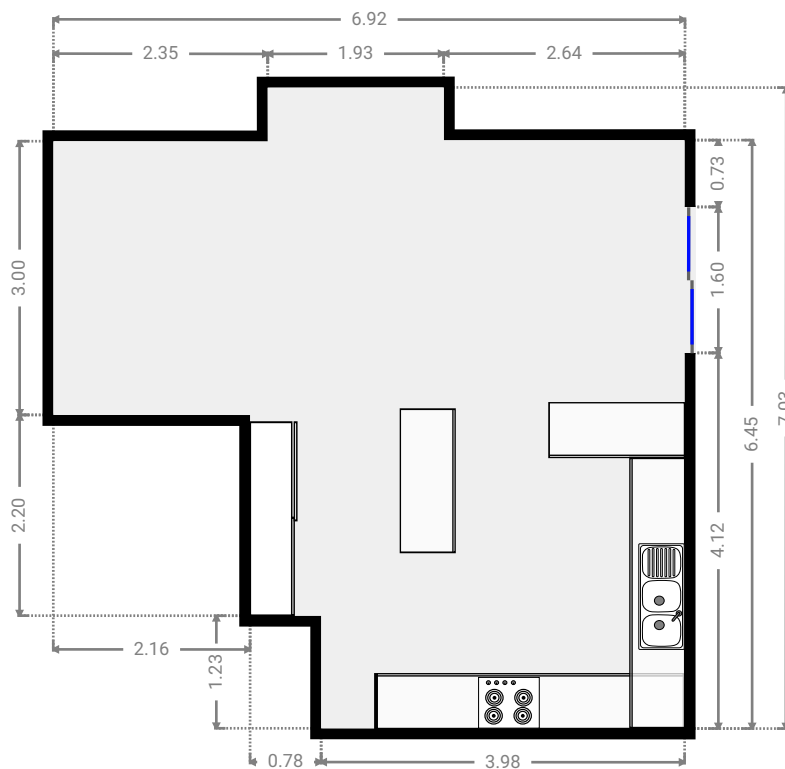

WIDTH: 3.49 m • LENGTH: 3.56 m
AREA: 11.86 m² • PERIMETER: 14.10 m

▼ **Bedroom**
Ground Floor

WIDTH: 3.31 m • LENGTH: 3.57 m
AREA: 11.15 m² • PERIMETER: 13.74 m

13 Royes Court

FLOORS: 1

▼ Garage Ground Floor

WIDTH: 6.00 m • LENGTH: 6.50 m
AREA: 38.99 m² • PERIMETER: 25.00 m

▼ Hall Ground Floor

WIDTH: 2.17 m • LENGTH: 2.86 m
AREA: 4.45 m² • PERIMETER: 9.07 m

▼ **Hall**/Ground Floor

1 **OPENING**

Height
0.00 m

▼ Hall Ground Floor

WIDTH: 2.44 m • LENGTH: 0.87 m
AREA: 1.79 m² • PERIMETER: 6.15 m

▼ Kitchen Ground Floor

WIDTH: 6.92 m • LENGTH: 7.03 m
AREA: 37.33 m² • PERIMETER: 27.89 m

▼ Laundry Room Ground Floor

WIDTH: 2.88 m • LENGTH: 2.00 m
AREA: 5.76 m² • PERIMETER: 9.76 m

WIDTH: 6.81 m • LENGTH: 2.15 m
AREA: 14.64 m² • PERIMETER: 17.92 m

13 Royes Court

FLOORS: 1

▼ Other Ground Floor

WIDTH: 11.79 m • LENGTH: 6.87 m
AREA: 54.23 m² • PERIMETER: 32.60 m

▼ Other Ground Floor

WIDTH: 12.00 m • LENGTH: 9.00 m
AREA: 105.56 m² • PERIMETER: 41.58 m