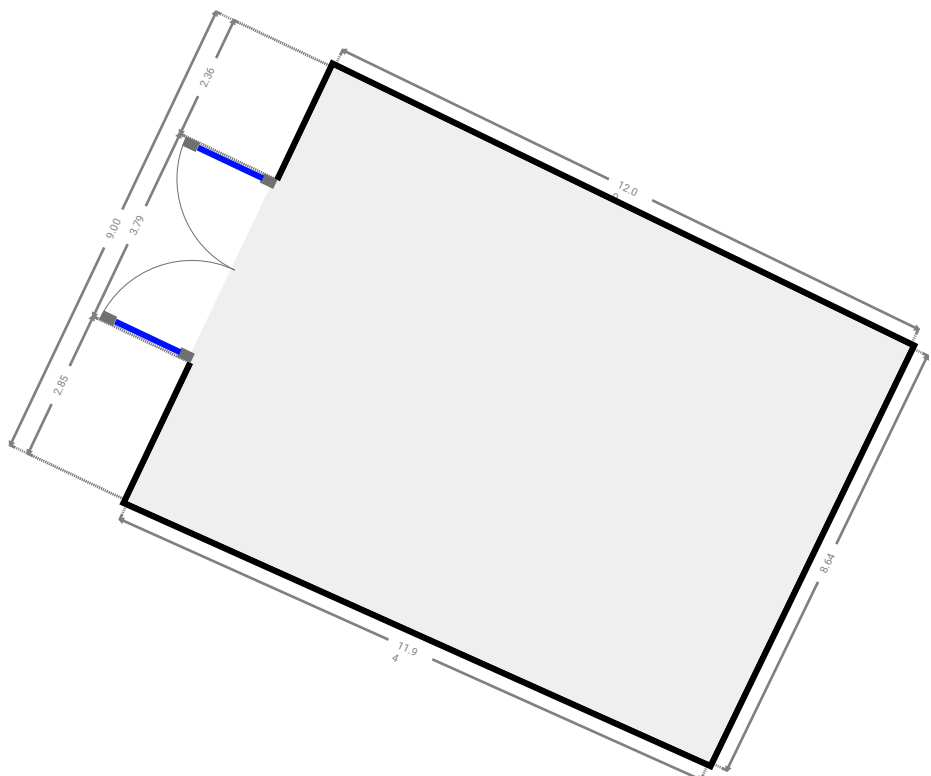

WIDTH: 6.00 m • LENGTH: 6.50 m
AREA: 38.99 m² • PERIMETER: 25.00 m

▼ Hall Ground Floor

WIDTH: 2.17 m • LENGTH: 2.86 m
AREA: 4.45 m² • PERIMETER: 9.07 m

▼ **Hall**/Ground Floor

1 **OPENING**

Height
0.00 m

▼ Hall Ground Floor

▼ Living Room Ground Floor

WIDTH: 3.66 m • LENGTH: 6.30 m
AREA: 20.84 m² • PERIMETER: 19.52 m

▼ Living Room Ground Floor

WIDTH: 5.55 m • LENGTH: 6.00 m
AREA: 32.91 m² • PERIMETER: 22.59 m

▼ Other Ground Floor

WIDTH: 6.81 m • LENGTH: 2.15 m
AREA: 14.64 m² • PERIMETER: 17.92 m

13 Royes Court

FLOORS: 1

▼ Other Ground Floor

WIDTH: 11.79 m • LENGTH: 6.87 m
AREA: 54.23 m² • PERIMETER: 32.60 m

▼ Other Ground Floor

WIDTH: 12.00 m • LENGTH: 9.00 m
AREA: 105.56 m² • PERIMETER: 41.58 m

▼ Primary Bedroom Ground Floor

WIDTH: 3.70 m • LENGTH: 3.48 m
AREA: 12.67 m² • PERIMETER: 13.98 m

▼ Closet Ground Floor

WIDTH: 1.44 m • LENGTH: 2.71 m
AREA: 3.83 m² • PERIMETER: 8.24 m