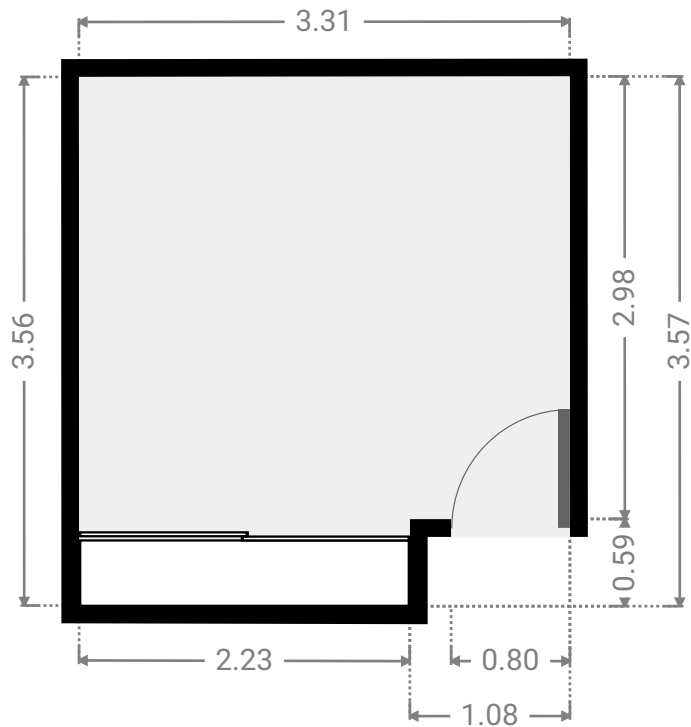

▼ Bathroom Ground Floor

WIDTH: 1.48 m • LENGTH: 2.70 m
AREA: 4.00 m² • PERIMETER: 8.36 m

▼ Bathroom Ground Floor

WIDTH: 2.82 m • LENGTH: 2.18 m
AREA: 6.15 m² • PERIMETER: 10.00 m

▼ **Bedroom**
Ground Floor

WIDTH: 3.49 m • LENGTH: 3.56 m
AREA: 11.86 m² • PERIMETER: 14.10 m

▼ **Bedroom**
Ground Floor

WIDTH: 3.31 m • LENGTH: 3.57 m
AREA: 11.15 m² • PERIMETER: 13.74 m

13 Royes Court

FLOORS: 1

▼ Garage Ground Floor

WIDTH: 6.00 m • LENGTH: 6.50 m
AREA: 38.99 m² • PERIMETER: 25.00 m

▼ Hall Ground Floor

WIDTH: 2.17 m • LENGTH: 2.86 m
AREA: 4.45 m² • PERIMETER: 9.07 m

▼ **Hall**/Ground Floor

1 **OPENING**

Height
0.00 m

▼ Hall Ground Floor

WIDTH: 6.81 m • LENGTH: 2.15 m
AREA: 14.64 m² • PERIMETER: 17.92 m

13 Royes Court

FLOORS: 1

▼ Other Ground Floor

WIDTH: 11.79 m • LENGTH: 6.87 m
AREA: 54.23 m² • PERIMETER: 32.60 m

▼ Other Ground Floor

WIDTH: 12.00 m • LENGTH: 9.00 m
AREA: 105.56 m² • PERIMETER: 41.58 m