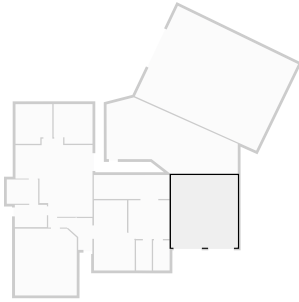

▼ Bathroom Ground Floor

WIDTH: 1.48 m • LENGTH: 2.70 m
AREA: 4.00 m² • PERIMETER: 8.36 m

▼ Bathroom Ground Floor

WIDTH: 2.82 m • LENGTH: 2.18 m
AREA: 6.15 m² • PERIMETER: 10.00 m

▼ **Bedroom**
Ground Floor

WIDTH: 3.49 m • LENGTH: 3.56 m
AREA: 11.86 m² • PERIMETER: 14.10 m

▼ **Bedroom**
Ground Floor

WIDTH: 3.31 m • LENGTH: 3.57 m
AREA: 11.15 m² • PERIMETER: 13.74 m

13 Royes Court

FLOORS: 1

▼ Garage Ground Floor

WIDTH: 6.00 m • LENGTH: 6.50 m
AREA: 38.99 m² • PERIMETER: 25.00 m

▼ Hall Ground Floor

WIDTH: 2.17 m • LENGTH: 2.86 m
AREA: 4.45 m² • PERIMETER: 9.07 m

▼ **Hall**/Ground Floor

1 **OPENING**

Height
0.00 m

▼ Hall Ground Floor

WIDTH: 2.44 m • LENGTH: 0.87 m
AREA: 1.79 m² • PERIMETER: 6.15 m

▼ Kitchen Ground Floor

WIDTH: 6.92 m • LENGTH: 7.03 m
AREA: 37.33 m² • PERIMETER: 27.89 m

▼ Laundry Room Ground Floor

WIDTH: 2.88 m • LENGTH: 2.00 m
AREA: 5.76 m² • PERIMETER: 9.76 m