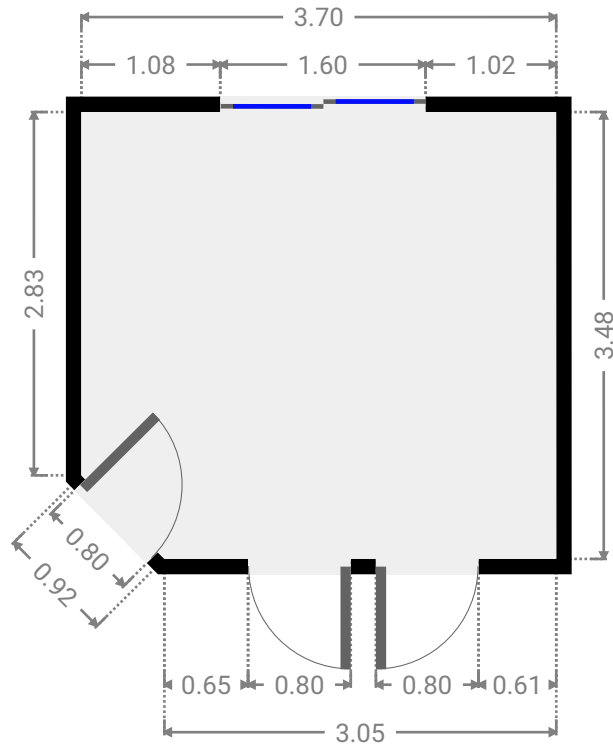

WIDTH: 6.00 m • LENGTH: 6.50 m
AREA: 38.99 m² • PERIMETER: 25.00 m

▼ Hall Ground Floor

WIDTH: 2.17 m • LENGTH: 2.86 m
AREA: 4.45 m² • PERIMETER: 9.07 m

▼ **Hall**/Ground Floor

1 **OPENING**

Height
0.00 m

▼ Hall Ground Floor

▼ Living Room Ground Floor

WIDTH: 3.66 m • LENGTH: 6.30 m
AREA: 20.84 m² • PERIMETER: 19.52 m

▼ Living Room Ground Floor

WIDTH: 5.55 m • LENGTH: 6.00 m
AREA: 32.91 m² • PERIMETER: 22.59 m

▼ Other Ground Floor

WIDTH: 6.81 m • LENGTH: 2.15 m
AREA: 14.64 m² • PERIMETER: 17.92 m

13 Royes Court

FLOORS: 1

▼ Other Ground Floor

WIDTH: 11.79 m • LENGTH: 6.87 m
AREA: 54.23 m² • PERIMETER: 32.60 m

▼ Other Ground Floor

WIDTH: 12.00 m • LENGTH: 9.00 m
AREA: 105.56 m² • PERIMETER: 41.58 m

▼ Primary Bedroom Ground Floor

WIDTH: 3.70 m • LENGTH: 3.48 m
AREA: 12.67 m² • PERIMETER: 13.98 m

▼ Closet Ground Floor

WIDTH: 1.44 m • LENGTH: 2.71 m
AREA: 3.83 m² • PERIMETER: 8.24 m