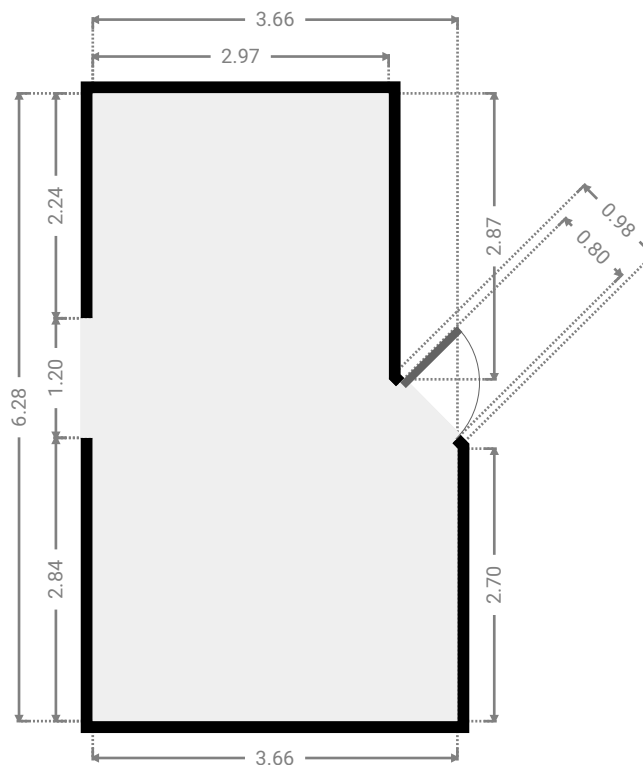

WIDTH: 6.00 m • LENGTH: 6.50 m
AREA: 38.99 m² • PERIMETER: 25.00 m

▼ Hall Ground Floor

WIDTH: 2.17 m • LENGTH: 2.86 m
AREA: 4.45 m² • PERIMETER: 9.07 m

▼ **Hall**/Ground Floor

1 **OPENING**

Height
0.00 m

▼ Hall Ground Floor

WIDTH: 2.44 m • LENGTH: 0.87 m
AREA: 1.79 m² • PERIMETER: 6.15 m

▼ Kitchen Ground Floor

WIDTH: 6.92 m • LENGTH: 7.03 m
AREA: 37.33 m² • PERIMETER: 27.89 m

▼ Laundry Room Ground Floor

WIDTH: 2.88 m • LENGTH: 2.00 m
AREA: 5.76 m² • PERIMETER: 9.76 m

▼ Living Room Ground Floor

WIDTH: 3.66 m • LENGTH: 6.30 m
AREA: 20.84 m² • PERIMETER: 19.52 m

▼ Living Room Ground Floor

WIDTH: 5.55 m • LENGTH: 6.00 m
AREA: 32.91 m² • PERIMETER: 22.59 m

▼ Other Ground Floor

WIDTH: 6.81 m • LENGTH: 2.15 m
AREA: 14.64 m² • PERIMETER: 17.92 m

13 Royes Court

FLOORS: 1

▼ Other Ground Floor

WIDTH: 11.79 m • LENGTH: 6.87 m
AREA: 54.23 m² • PERIMETER: 32.60 m

▼ Other Ground Floor

WIDTH: 12.00 m • LENGTH: 9.00 m
AREA: 105.56 m² • PERIMETER: 41.58 m