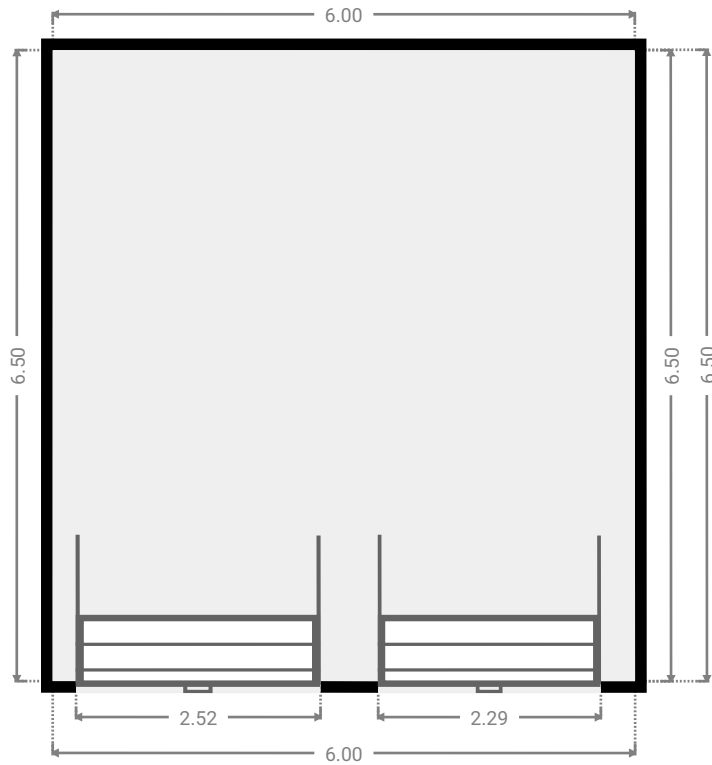

▼ Bathroom Ground Floor

WIDTH: 1.48 m • LENGTH: 2.70 m
AREA: 4.00 m² • PERIMETER: 8.36 m

▼ Bathroom Ground Floor

WIDTH: 2.82 m • LENGTH: 2.18 m
AREA: 6.15 m² • PERIMETER: 10.00 m

▼ **Bedroom**
Ground Floor

WIDTH: 3.49 m • LENGTH: 3.56 m
AREA: 11.86 m² • PERIMETER: 14.10 m

▼ **Bedroom**
Ground Floor

WIDTH: 3.31 m • LENGTH: 3.57 m
AREA: 11.15 m² • PERIMETER: 13.74 m

13 Royes Court

FLOORS: 1

▼ Garage Ground Floor

WIDTH: 6.00 m • LENGTH: 6.50 m
AREA: 38.99 m² • PERIMETER: 25.00 m

▼ Hall Ground Floor

WIDTH: 2.17 m • LENGTH: 2.86 m
AREA: 4.45 m² • PERIMETER: 9.07 m

▼ **Hall**/Ground Floor

1 **OPENING**

Height
0.00 m

▼ Hall Ground Floor

WIDTH: 6.81 m • LENGTH: 2.15 m
AREA: 14.64 m² • PERIMETER: 17.92 m

13 Royes Court

FLOORS: 1

▼ Other Ground Floor

WIDTH: 11.79 m • LENGTH: 6.87 m
AREA: 54.23 m² • PERIMETER: 32.60 m

▼ Other Ground Floor

WIDTH: 12.00 m • LENGTH: 9.00 m
AREA: 105.56 m² • PERIMETER: 41.58 m