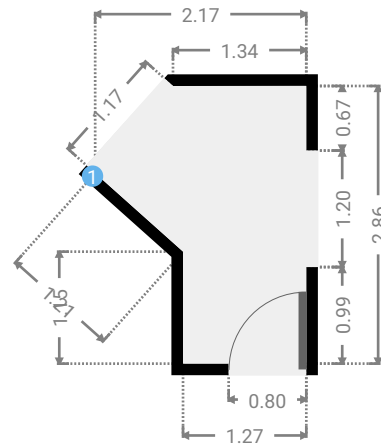

▼ Bathroom Ground Floor

WIDTH: 1.48 m • LENGTH: 2.70 m
AREA: 4.00 m² • PERIMETER: 8.36 m

▼ Bathroom Ground Floor

WIDTH: 2.82 m • LENGTH: 2.18 m
AREA: 6.15 m² • PERIMETER: 10.00 m

▼ **Bedroom**
Ground Floor

WIDTH: 3.49 m • LENGTH: 3.56 m
AREA: 11.86 m² • PERIMETER: 14.10 m

▼ **Bedroom**
Ground Floor

WIDTH: 3.31 m • LENGTH: 3.57 m
AREA: 11.15 m² • PERIMETER: 13.74 m

13 Royes Court

FLOORS: 1

▼ Garage Ground Floor

WIDTH: 6.00 m • LENGTH: 6.50 m
AREA: 38.99 m² • PERIMETER: 25.00 m

▼ Hall Ground Floor

WIDTH: 2.17 m • LENGTH: 2.86 m
AREA: 4.45 m² • PERIMETER: 9.07 m

▼ **Hall**/Ground Floor

1 **OPENING**

Height
0.00 m

▼ Hall Ground Floor

WIDTH: 6.81 m • LENGTH: 2.15 m
AREA: 14.64 m² • PERIMETER: 17.92 m

13 Royes Court

FLOORS: 1

▼ Other Ground Floor

WIDTH: 11.79 m • LENGTH: 6.87 m
AREA: 54.23 m² • PERIMETER: 32.60 m

▼ Other Ground Floor

WIDTH: 12.00 m • LENGTH: 9.00 m
AREA: 105.56 m² • PERIMETER: 41.58 m