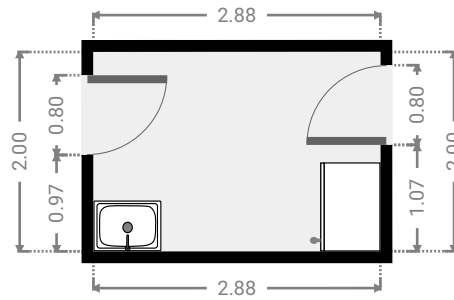

WIDTH: 6.00 m • LENGTH: 6.50 m
AREA: 38.99 m² • PERIMETER: 25.00 m

▼ Hall Ground Floor

WIDTH: 2.17 m • LENGTH: 2.86 m
AREA: 4.45 m² • PERIMETER: 9.07 m

▼ **Hall**/Ground Floor

1 **OPENING**

Height
0.00 m

▼ Hall Ground Floor

WIDTH: 2.44 m • LENGTH: 0.87 m
AREA: 1.79 m² • PERIMETER: 6.15 m

▼ Kitchen Ground Floor

WIDTH: 6.92 m • LENGTH: 7.03 m
AREA: 37.33 m² • PERIMETER: 27.89 m

▼ Laundry Room Ground Floor

WIDTH: 2.88 m • LENGTH: 2.00 m
AREA: 5.76 m² • PERIMETER: 9.76 m

▼ Living Room Ground Floor

WIDTH: 3.66 m • LENGTH: 6.30 m
AREA: 20.84 m² • PERIMETER: 19.52 m

▼ Living Room Ground Floor

WIDTH: 5.55 m • LENGTH: 6.00 m
AREA: 32.91 m² • PERIMETER: 22.59 m

▼ Other Ground Floor

WIDTH: 6.81 m • LENGTH: 2.15 m
AREA: 14.64 m² • PERIMETER: 17.92 m

13 Royes Court

FLOORS: 1

▼ Other Ground Floor

WIDTH: 11.79 m • LENGTH: 6.87 m
AREA: 54.23 m² • PERIMETER: 32.60 m

▼ Other Ground Floor

WIDTH: 12.00 m • LENGTH: 9.00 m
AREA: 105.56 m² • PERIMETER: 41.58 m