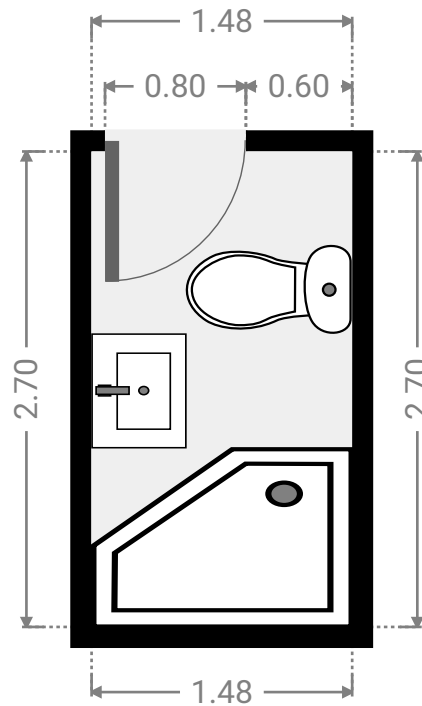

▼ Bathroom Ground Floor

WIDTH: 1.48 m • LENGTH: 2.70 m
AREA: 4.00 m² • PERIMETER: 8.36 m

▼ Bathroom Ground Floor

WIDTH: 2.82 m • LENGTH: 2.18 m
AREA: 6.15 m² • PERIMETER: 10.00 m

▼ **Bedroom**
Ground Floor

WIDTH: 3.49 m • LENGTH: 3.56 m
AREA: 11.86 m² • PERIMETER: 14.10 m

▼ **Bedroom**
Ground Floor

WIDTH: 3.31 m • LENGTH: 3.57 m
AREA: 11.15 m² • PERIMETER: 13.74 m

13 Royes Court

FLOORS: 1

▼ Garage Ground Floor

WIDTH: 6.00 m • LENGTH: 6.50 m
AREA: 38.99 m² • PERIMETER: 25.00 m

▼ Hall Ground Floor

WIDTH: 2.17 m • LENGTH: 2.86 m
AREA: 4.45 m² • PERIMETER: 9.07 m

▼ **Hall**/Ground Floor

1 **OPENING**

Height
0.00 m

▼ Hall Ground Floor

WIDTH: 2.44 m • LENGTH: 0.87 m
AREA: 1.79 m² • PERIMETER: 6.15 m

▼ Kitchen Ground Floor

WIDTH: 6.92 m • LENGTH: 7.03 m
AREA: 37.33 m² • PERIMETER: 27.89 m

▼ Laundry Room Ground Floor

WIDTH: 2.88 m • LENGTH: 2.00 m
AREA: 5.76 m² • PERIMETER: 9.76 m