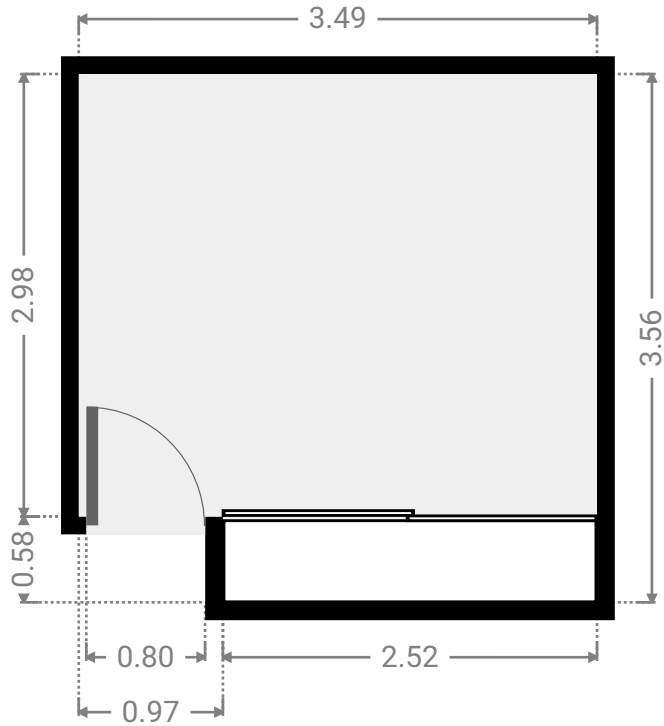

▼ Bathroom Ground Floor

WIDTH: 1.48 m • LENGTH: 2.70 m
AREA: 4.00 m² • PERIMETER: 8.36 m

▼ Bathroom Ground Floor

WIDTH: 2.82 m • LENGTH: 2.18 m
AREA: 6.15 m² • PERIMETER: 10.00 m

▼ **Bedroom**
Ground Floor

WIDTH: 3.49 m • LENGTH: 3.56 m
AREA: 11.86 m² • PERIMETER: 14.10 m

▼ **Bedroom**
Ground Floor

WIDTH: 3.31 m • LENGTH: 3.57 m
AREA: 11.15 m² • PERIMETER: 13.74 m

13 Royes Court

FLOORS: 1

▼ Garage Ground Floor

WIDTH: 6.00 m • LENGTH: 6.50 m
AREA: 38.99 m² • PERIMETER: 25.00 m

▼ Hall Ground Floor

WIDTH: 2.17 m • LENGTH: 2.86 m
AREA: 4.45 m² • PERIMETER: 9.07 m

▼ **Hall**/Ground Floor

1 **OPENING**

Height
0.00 m

▼ Hall Ground Floor

▼ Living Room Ground Floor

WIDTH: 3.66 m • LENGTH: 6.30 m
AREA: 20.84 m² • PERIMETER: 19.52 m

▼ Living Room Ground Floor

WIDTH: 5.55 m • LENGTH: 6.00 m
AREA: 32.91 m² • PERIMETER: 22.59 m

▼ Other Ground Floor