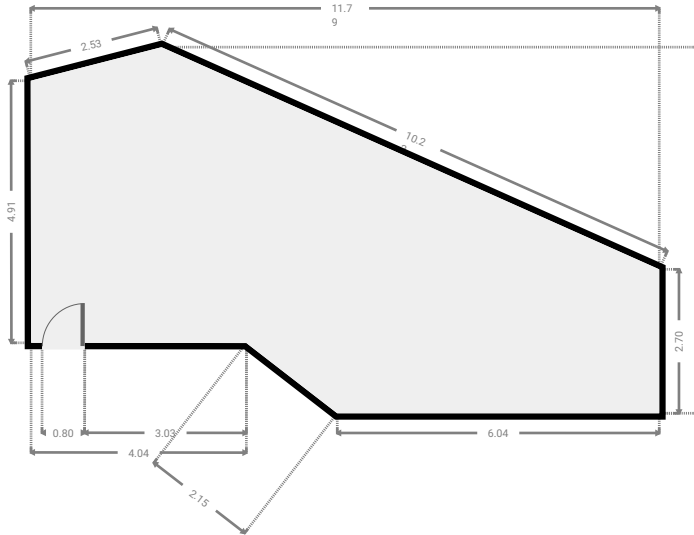

WIDTH: 3.49 m • LENGTH: 3.56 m
AREA: 11.86 m² • PERIMETER: 14.10 m

▼ **Bedroom**
Ground Floor

WIDTH: 3.31 m • LENGTH: 3.57 m
AREA: 11.15 m² • PERIMETER: 13.74 m

13 Royes Court

FLOORS: 1

▼ Garage Ground Floor

WIDTH: 6.00 m • LENGTH: 6.50 m
AREA: 38.99 m² • PERIMETER: 25.00 m

▼ Hall Ground Floor

WIDTH: 2.17 m • LENGTH: 2.86 m
AREA: 4.45 m² • PERIMETER: 9.07 m

▼ **Hall**/Ground Floor

1 **OPENING**

Height
0.00 m

▼ Hall Ground Floor

WIDTH: 6.81 m • LENGTH: 2.15 m
AREA: 14.64 m² • PERIMETER: 17.92 m

13 Royes Court

FLOORS: 1

▼ Other Ground Floor

WIDTH: 11.79 m • LENGTH: 6.87 m
AREA: 54.23 m² • PERIMETER: 32.60 m

▼ Other Ground Floor

WIDTH: 12.00 m • LENGTH: 9.00 m
AREA: 105.56 m² • PERIMETER: 41.58 m

▼ Primary Bedroom Ground Floor

WIDTH: 3.70 m • LENGTH: 3.48 m
AREA: 12.67 m² • PERIMETER: 13.98 m

▼ Closet Ground Floor

WIDTH: 1.44 m • LENGTH: 2.71 m
AREA: 3.83 m² • PERIMETER: 8.24 m