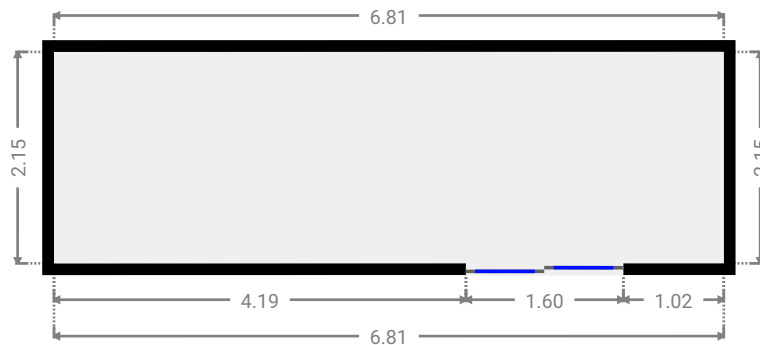

WIDTH: 6.00 m • LENGTH: 6.50 m
AREA: 38.99 m² • PERIMETER: 25.00 m

▼ Hall Ground Floor

WIDTH: 2.17 m • LENGTH: 2.86 m
AREA: 4.45 m² • PERIMETER: 9.07 m

▼ **Hall**/Ground Floor

1 **OPENING**

Height
0.00 m

▼ Hall Ground Floor

WIDTH: 2.44 m • LENGTH: 0.87 m
AREA: 1.79 m² • PERIMETER: 6.15 m

▼ Kitchen Ground Floor

WIDTH: 6.92 m • LENGTH: 7.03 m
AREA: 37.33 m² • PERIMETER: 27.89 m

▼ Laundry Room Ground Floor

WIDTH: 2.88 m • LENGTH: 2.00 m
AREA: 5.76 m² • PERIMETER: 9.76 m

▼ Living Room Ground Floor

WIDTH: 3.66 m • LENGTH: 6.30 m
AREA: 20.84 m² • PERIMETER: 19.52 m

▼ Living Room Ground Floor

WIDTH: 5.55 m • LENGTH: 6.00 m
AREA: 32.91 m² • PERIMETER: 22.59 m

▼ Other Ground Floor

WIDTH: 6.81 m • LENGTH: 2.15 m
AREA: 14.64 m² • PERIMETER: 17.92 m

13 Royes Court

FLOORS: 1

▼ Other Ground Floor

WIDTH: 11.79 m • LENGTH: 6.87 m
AREA: 54.23 m² • PERIMETER: 32.60 m

▼ Other Ground Floor

WIDTH: 12.00 m • LENGTH: 9.00 m
AREA: 105.56 m² • PERIMETER: 41.58 m