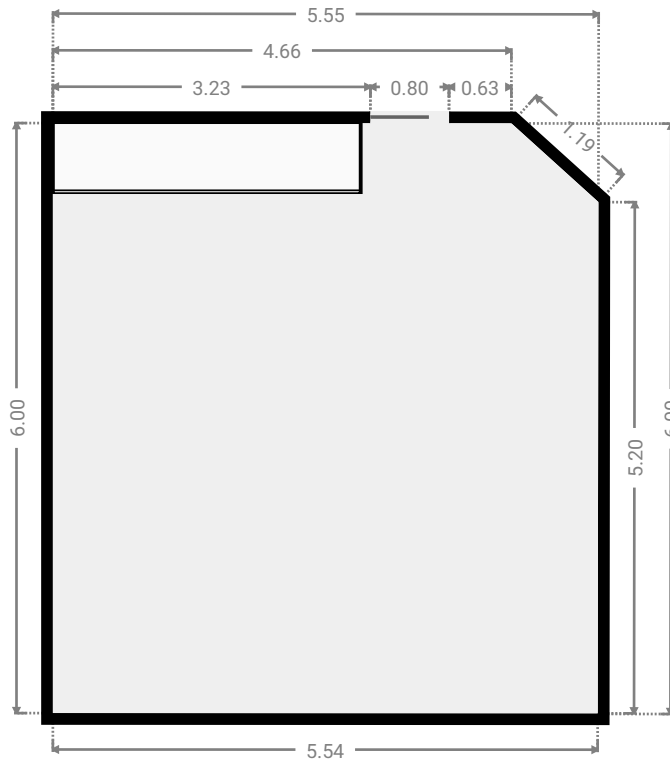

WIDTH: 6.00 m • LENGTH: 6.50 m
AREA: 38.99 m² • PERIMETER: 25.00 m

▼ Hall Ground Floor

WIDTH: 2.17 m • LENGTH: 2.86 m
AREA: 4.45 m² • PERIMETER: 9.07 m

▼ **Hall**/Ground Floor

1 **OPENING**

Height
0.00 m

▼ Hall Ground Floor

WIDTH: 2.44 m • LENGTH: 0.87 m
AREA: 1.79 m² • PERIMETER: 6.15 m

▼ Kitchen Ground Floor

WIDTH: 6.92 m • LENGTH: 7.03 m
AREA: 37.33 m² • PERIMETER: 27.89 m

▼ Laundry Room Ground Floor

WIDTH: 2.88 m • LENGTH: 2.00 m
AREA: 5.76 m² • PERIMETER: 9.76 m

▼ Living Room Ground Floor

WIDTH: 3.66 m • LENGTH: 6.30 m
AREA: 20.84 m² • PERIMETER: 19.52 m

▼ Living Room Ground Floor

WIDTH: 5.55 m • LENGTH: 6.00 m
AREA: 32.91 m² • PERIMETER: 22.59 m

▼ Other Ground Floor

WIDTH: 6.81 m • LENGTH: 2.15 m
AREA: 14.64 m² • PERIMETER: 17.92 m

13 Royes Court

FLOORS: 1

▼ Other Ground Floor

WIDTH: 11.79 m • LENGTH: 6.87 m
AREA: 54.23 m² • PERIMETER: 32.60 m

▼ Other Ground Floor

WIDTH: 12.00 m • LENGTH: 9.00 m
AREA: 105.56 m² • PERIMETER: 41.58 m