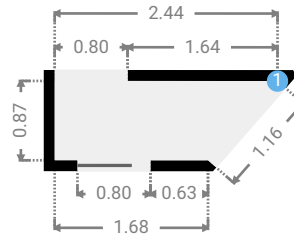

WIDTH: 3.49 m • LENGTH: 3.56 m
AREA: 11.86 m² • PERIMETER: 14.10 m

▼ **Bedroom**
Ground Floor

WIDTH: 3.31 m • LENGTH: 3.57 m
AREA: 11.15 m² • PERIMETER: 13.74 m

13 Royes Court

FLOORS: 1

▼ Garage Ground Floor

WIDTH: 6.00 m • LENGTH: 6.50 m
AREA: 38.99 m² • PERIMETER: 25.00 m

▼ Hall Ground Floor

WIDTH: 2.17 m • LENGTH: 2.86 m
AREA: 4.45 m² • PERIMETER: 9.07 m

▼ **Hall**/Ground Floor

1 **OPENING**

Height
0.00 m

▼ Hall Ground Floor

WIDTH: 2.44 m • LENGTH: 0.87 m
AREA: 1.79 m² • PERIMETER: 6.15 m

▼ Kitchen Ground Floor

WIDTH: 6.92 m • LENGTH: 7.03 m
AREA: 37.33 m² • PERIMETER: 27.89 m

▼ Laundry Room Ground Floor

WIDTH: 2.88 m • LENGTH: 2.00 m
AREA: 5.76 m² • PERIMETER: 9.76 m

WIDTH: 6.81 m • LENGTH: 2.15 m
AREA: 14.64 m² • PERIMETER: 17.92 m

13 Royes Court

FLOORS: 1

▼ Other Ground Floor

WIDTH: 11.79 m • LENGTH: 6.87 m
AREA: 54.23 m² • PERIMETER: 32.60 m

▼ Other Ground Floor

WIDTH: 12.00 m • LENGTH: 9.00 m
AREA: 105.56 m² • PERIMETER: 41.58 m