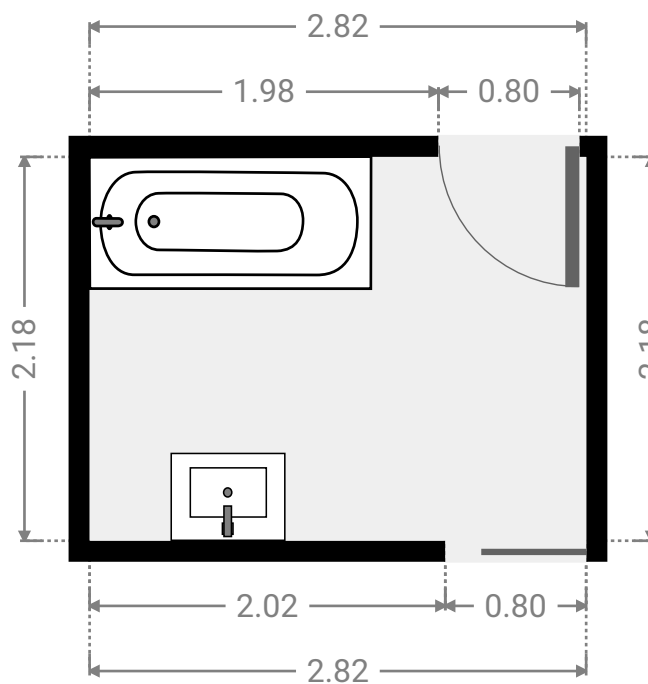

▼ Bathroom Ground Floor

WIDTH: 1.48 m • LENGTH: 2.70 m
AREA: 4.00 m² • PERIMETER: 8.36 m

▼ Bathroom Ground Floor

WIDTH: 2.82 m • LENGTH: 2.18 m
AREA: 6.15 m² • PERIMETER: 10.00 m

▼ **Bedroom**
Ground Floor

WIDTH: 3.49 m • LENGTH: 3.56 m
AREA: 11.86 m² • PERIMETER: 14.10 m

▼ **Bedroom**
Ground Floor

WIDTH: 3.31 m • LENGTH: 3.57 m
AREA: 11.15 m² • PERIMETER: 13.74 m

13 Royes Court

FLOORS: 1

▼ Garage Ground Floor

WIDTH: 6.00 m • LENGTH: 6.50 m
AREA: 38.99 m² • PERIMETER: 25.00 m

▼ Hall Ground Floor

WIDTH: 2.17 m • LENGTH: 2.86 m
AREA: 4.45 m² • PERIMETER: 9.07 m

▼ **Hall**/Ground Floor

1 **OPENING**

Height
0.00 m

▼ Hall Ground Floor

WIDTH: 2.44 m • LENGTH: 0.87 m
AREA: 1.79 m² • PERIMETER: 6.15 m

▼ Kitchen Ground Floor

WIDTH: 6.92 m • LENGTH: 7.03 m
AREA: 37.33 m² • PERIMETER: 27.89 m

▼ Laundry Room Ground Floor

WIDTH: 2.88 m • LENGTH: 2.00 m
AREA: 5.76 m² • PERIMETER: 9.76 m