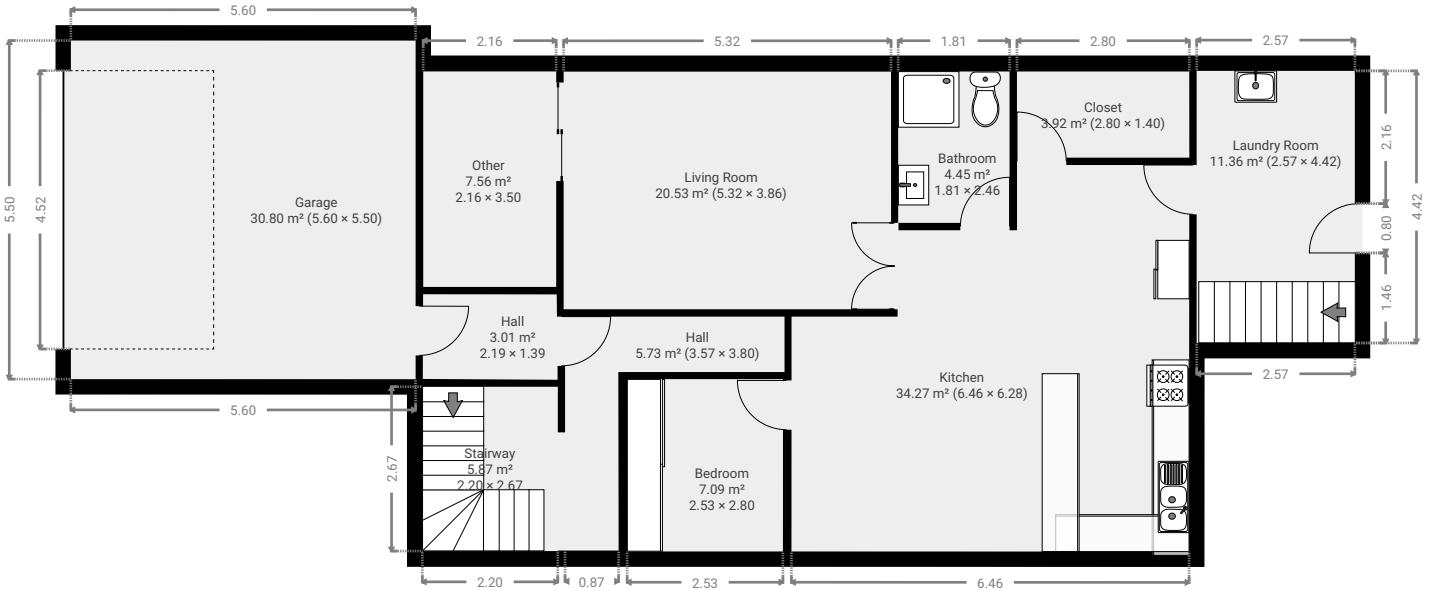

TOTAL AREA: 224.00 m<sup>2</sup> • LIVING AREA: 193.20 m<sup>2</sup> • FLOORS: 2 • ROOMS: 21

▼ Ground Floor

TOTAL AREA: 134.53 m<sup>2</sup> • LIVING AREA: 103.72 m<sup>2</sup> • ROOMS: 11

▼ 1st Floor

TOTAL AREA: 89.47 m<sup>2</sup> • LIVING AREA: 89.47 m<sup>2</sup> • ROOMS: 10