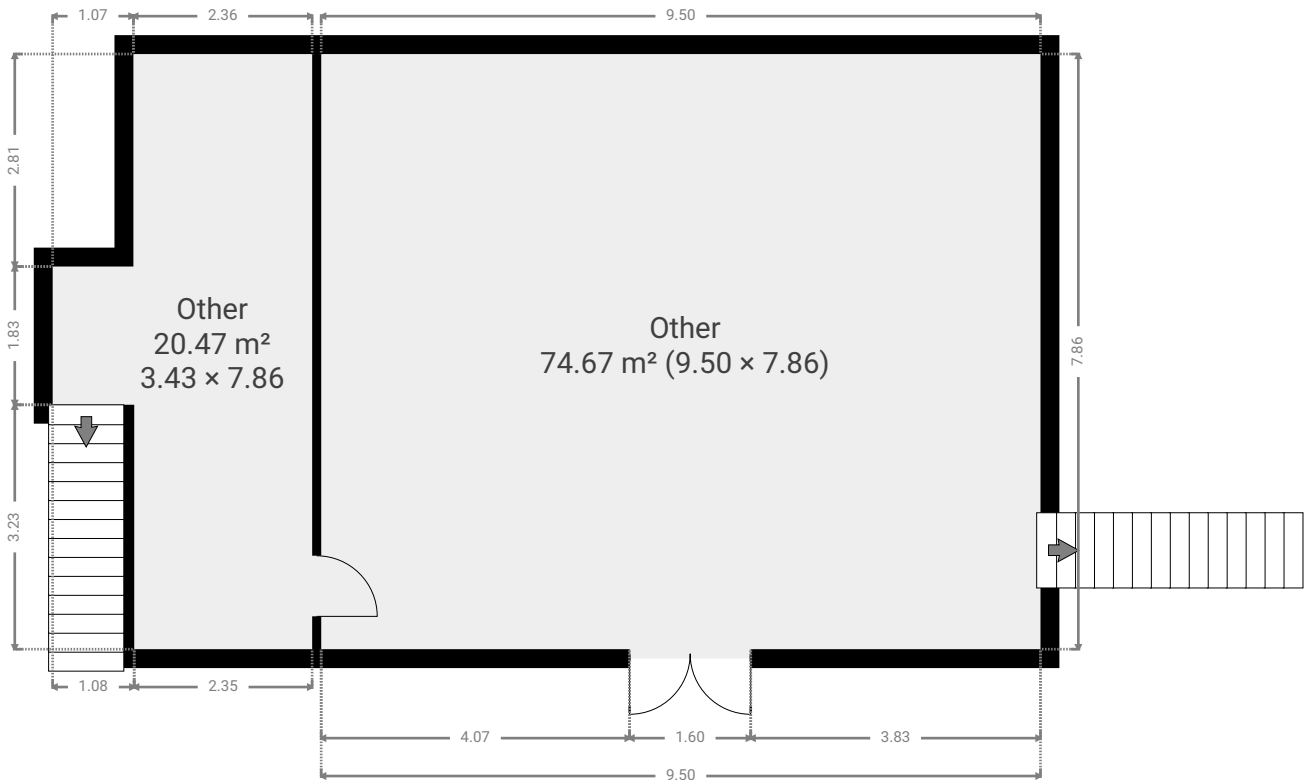

TOTAL AREA: 211.59 m² • LIVING AREA: 211.59 m² • FLOORS: 2 • ROOMS: 11

▼ Ground Floor

TOTAL AREA: 95.12 m² • LIVING AREA: 95.12 m² • ROOMS: 2

▼ 1st Floor

TOTAL AREA: 116.47 m² • LIVING AREA: 116.47 m² • ROOMS: 9