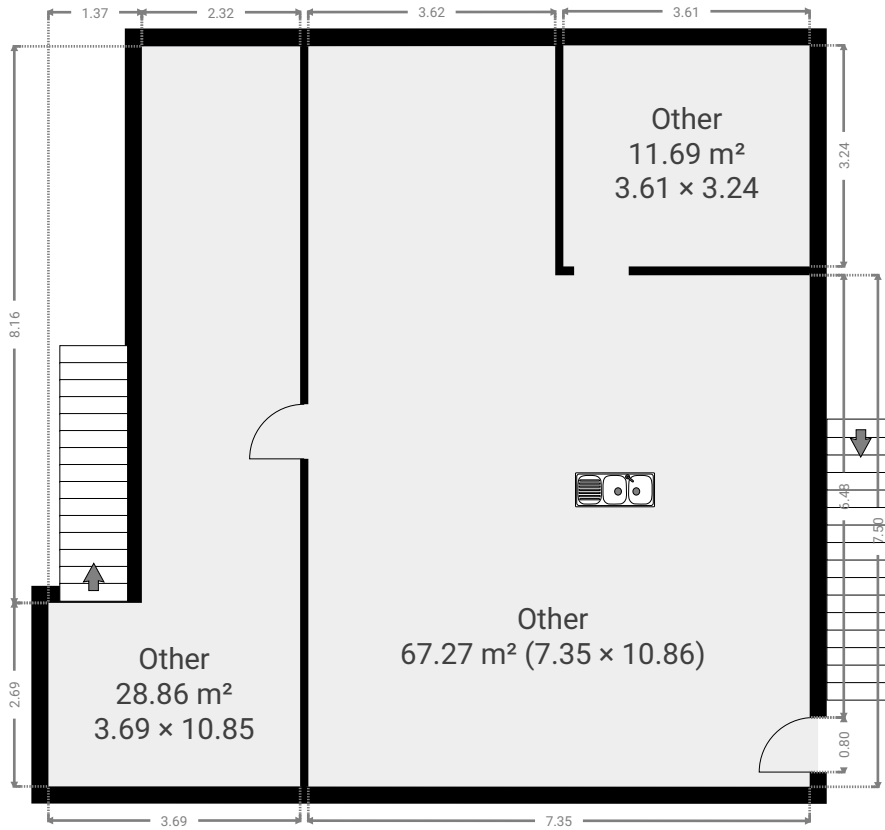

TOTAL AREA: 213.11 m² • LIVING AREA: 213.11 m² • FLOORS: 2 • ROOMS: 13

▼ Ground Floor

TOTAL AREA: 107.79 m² • LIVING AREA: 107.79 m² • ROOMS: 3

▼ 1st Floor

TOTAL AREA: 105.32 m² • LIVING AREA: 105.32 m² • ROOMS: 10