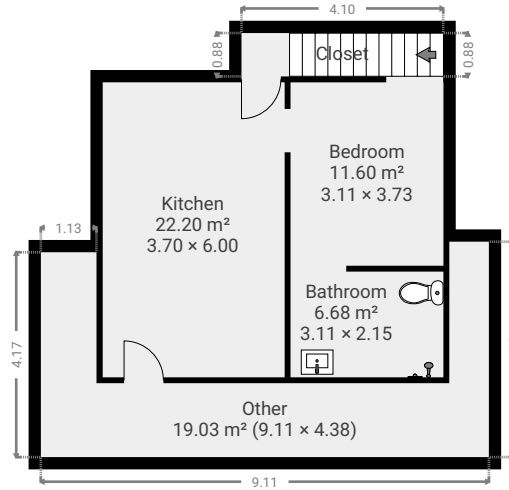

TOTAL AREA: 297.14 m<sup>2</sup> • LIVING AREA: 297.14 m<sup>2</sup> • FLOORS: 2 • ROOMS: 23

▼ Ground Floor

TOTAL AREA: 63.11 m<sup>2</sup> • LIVING AREA: 63.11 m<sup>2</sup> • ROOMS: 5

▼ 1st Floor

TOTAL AREA: 234.04 m<sup>2</sup> • LIVING AREA: 234.04 m<sup>2</sup> • ROOMS: 18