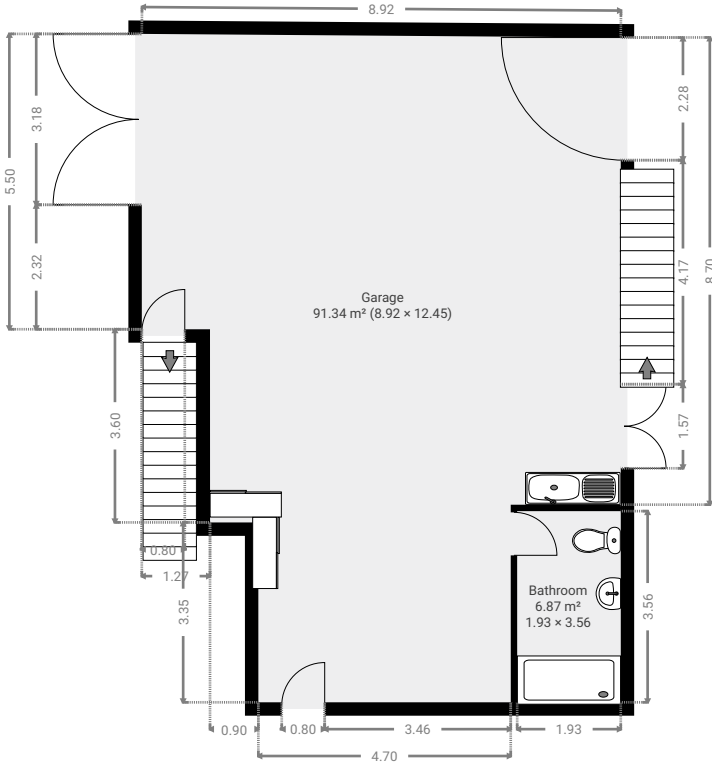

TOTAL AREA: 233.46 m² • LIVING AREA: 142.11 m² • FLOORS: 2 • ROOMS: 11

▼ Ground Floor

TOTAL AREA: 134.18 m² • LIVING AREA: 42.84 m² • ROOMS: 3

▼ 1st Floor

TOTAL AREA: 99.28 m² • LIVING AREA: 99.28 m² • ROOMS: 8