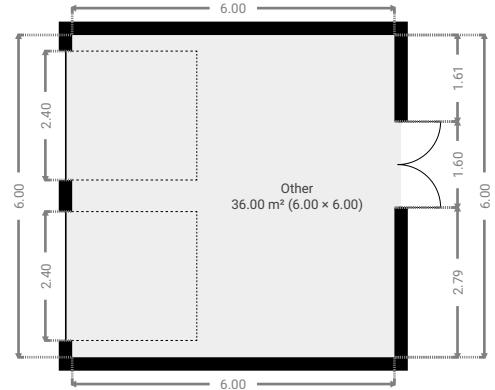

TOTAL AREA: 233.46 m² • LIVING AREA: 142.11 m² • FLOORS: 2 • ROOMS: 11

▼ Ground Floor

TOTAL AREA: 134.18 m² • LIVING AREA: 42.84 m² • ROOMS: 3

▼ 1st Floor

TOTAL AREA: 99.28 m² • LIVING AREA: 99.28 m² • ROOMS: 8