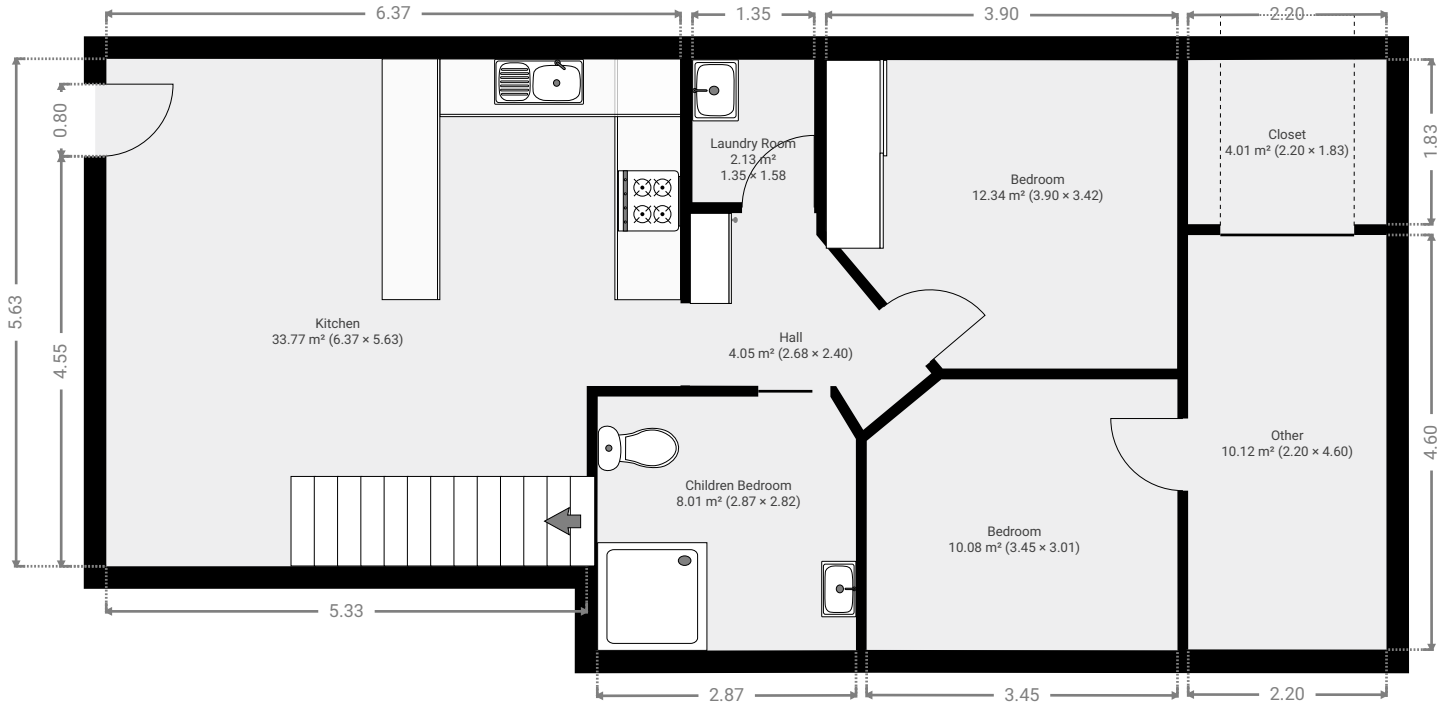

TOTAL AREA: 116.16 m<sup>2</sup> • LIVING AREA: 116.16 m<sup>2</sup> • FLOORS: 2 • ROOMS: 5

▼ Ground Floor

TOTAL AREA: 84.46 m<sup>2</sup> • LIVING AREA: 84.46 m<sup>2</sup> • ROOMS: 4

▼ 1st Floor

TOTAL AREA: 31.70 m<sup>2</sup> • LIVING AREA: 31.70 m<sup>2</sup> • ROOMS: 1