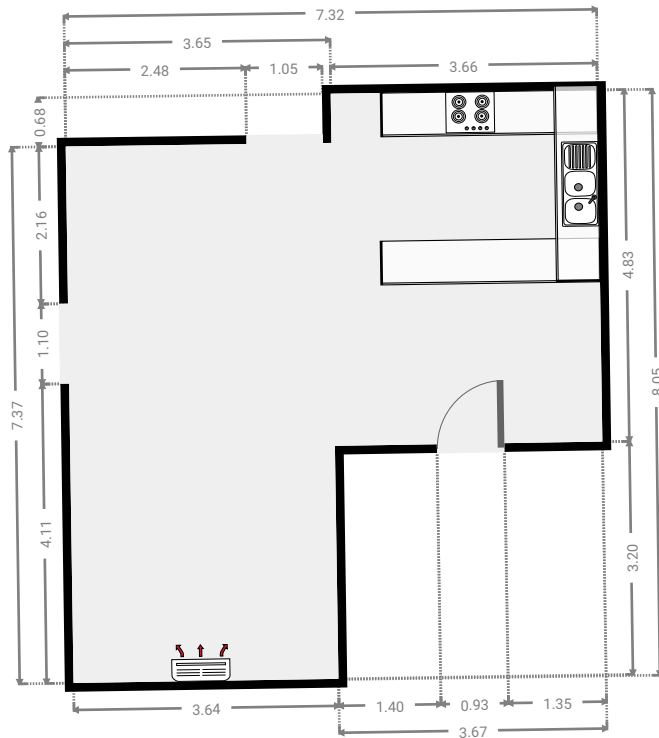

# 107 Thozet Road

Created on  
2020-12-03

Floors  
1

▼ Ground Floor

▼ Living Room  
Ground Floor

WIDTH:7.32 m · LENGTH:8.05 m  
AREA:44.54 m<sup>2</sup> · PERIMETER:30.70 m

▼ Hall  
Ground Floor

WIDTH:1.39 m · LENGTH:2.74 m  
AREA:2.95 m<sup>2</sup> · PERIMETER:8.26 m

▼ **Master Bedroom**  
Ground Floor

WIDTH:4.20 m · LENGTH:3.64 m  
AREA:14.06 m<sup>2</sup> · PERIMETER:15.68 m

▼ **Bathroom**  
Ground Floor

WIDTH:2.60 m · LENGTH:2.00 m  
AREA:4.68 m<sup>2</sup> · PERIMETER:9.20 m

▼ **Bedroom**

Ground Floor

WIDTH:3.64 m · LENGTH:3.14 m  
AREA:10.66 m<sup>2</sup> · PERIMETER:13.55 m

▼ **Hall**

Ground Floor

WIDTH:1.05 m · LENGTH:3.25 m  
AREA:3.41 m<sup>2</sup> · PERIMETER:8.60 m

▼ **Bathroom**  
Ground Floor

WIDTH:2.19 m · LENGTH:2.94 m  
AREA:5.79 m<sup>2</sup> · PERIMETER:10.26 m

▼ **Laundry Room**  
Ground Floor

WIDTH:2.00 m · LENGTH:1.45 m  
AREA:2.90 m<sup>2</sup> · PERIMETER:6.90 m

FLOORS:1

▼ **Bedroom**