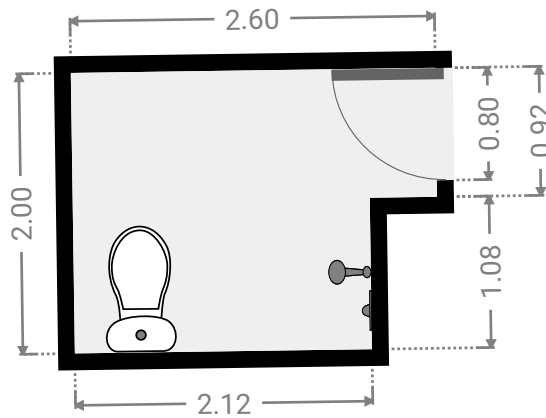

# 107 Thozet Road

Created on  
2020-12-03

Floors  
1

▼ Ground Floor

▼ Living Room  
Ground Floor

WIDTH:7.32 m · LENGTH:8.05 m  
AREA:44.54 m<sup>2</sup> · PERIMETER:30.70 m

▼ Hall  
Ground Floor

WIDTH:1.39 m · LENGTH:2.74 m  
AREA:2.95 m<sup>2</sup> · PERIMETER:8.26 m

▼ **Master Bedroom**  
Ground Floor

WIDTH:4.20 m · LENGTH:3.64 m  
AREA:14.06 m<sup>2</sup> · PERIMETER:15.68 m

▼ **Bathroom**  
Ground Floor

WIDTH:2.60 m · LENGTH:2.00 m  
AREA:4.68 m<sup>2</sup> · PERIMETER:9.20 m

▼ **Bedroom**

Ground Floor

WIDTH:3.64 m · LENGTH:3.14 m  
AREA:10.66 m<sup>2</sup> · PERIMETER:13.55 m

▼ **Hall**

Ground Floor

WIDTH:1.05 m · LENGTH:3.25 m  
AREA:3.41 m<sup>2</sup> · PERIMETER:8.60 m

▼ **Bathroom**  
Ground Floor

WIDTH:2.19 m · LENGTH:2.94 m  
AREA:5.79 m<sup>2</sup> · PERIMETER:10.26 m

▼ **Laundry Room**  
Ground Floor

WIDTH:2.00 m · LENGTH:1.45 m  
AREA:2.90 m<sup>2</sup> · PERIMETER:6.90 m

FLOORS:1

▼ **Bedroom**