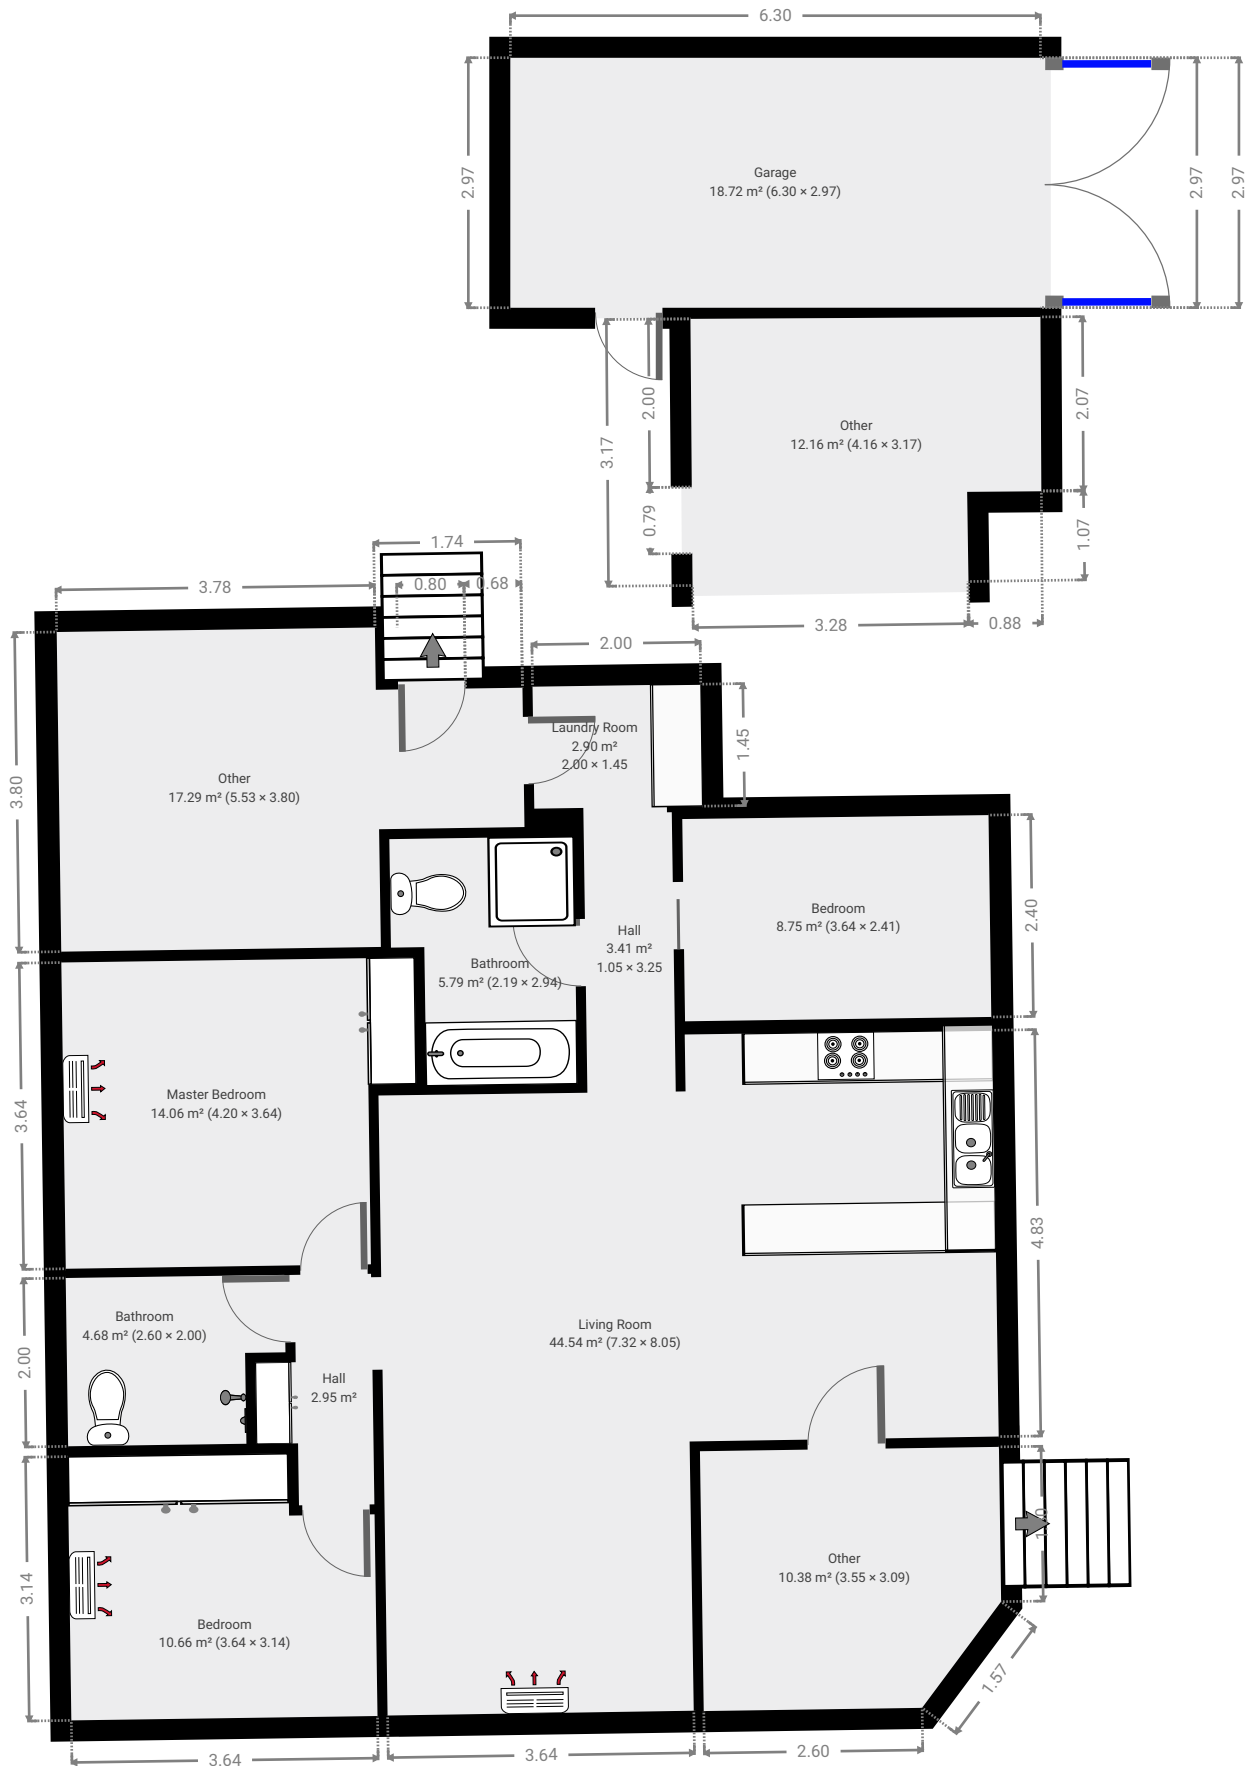

# 107 Thozet Road

Created on  
2020-12-03

Floors  
1

▼ Ground Floor

▼ Living Room  
Ground Floor

WIDTH:7.32 m · LENGTH:8.05 m  
AREA:44.54 m<sup>2</sup> · PERIMETER:30.70 m

▼ Hall  
Ground Floor

WIDTH:1.39 m · LENGTH:2.74 m  
AREA:2.95 m<sup>2</sup> · PERIMETER:8.26 m

▼ **Master Bedroom**  
Ground Floor

WIDTH:4.20 m · LENGTH:3.64 m  
AREA:14.06 m<sup>2</sup> · PERIMETER:15.68 m

▼ **Bathroom**  
Ground Floor

WIDTH:2.60 m · LENGTH:2.00 m  
AREA:4.68 m<sup>2</sup> · PERIMETER:9.20 m

▼ **Bedroom**

Ground Floor

WIDTH:3.64 m · LENGTH:3.14 m  
AREA:10.66 m<sup>2</sup> · PERIMETER:13.55 m

▼ **Hall**

Ground Floor

WIDTH:1.05 m · LENGTH:3.25 m  
AREA:3.41 m<sup>2</sup> · PERIMETER:8.60 m

▼ **Bathroom**  
Ground Floor

WIDTH:2.19 m · LENGTH:2.94 m  
AREA:5.79 m<sup>2</sup> · PERIMETER:10.26 m

▼ **Laundry Room**  
Ground Floor

WIDTH:2.00 m · LENGTH:1.45 m  
AREA:2.90 m<sup>2</sup> · PERIMETER:6.90 m

FLOORS:1

▼ **Bedroom**