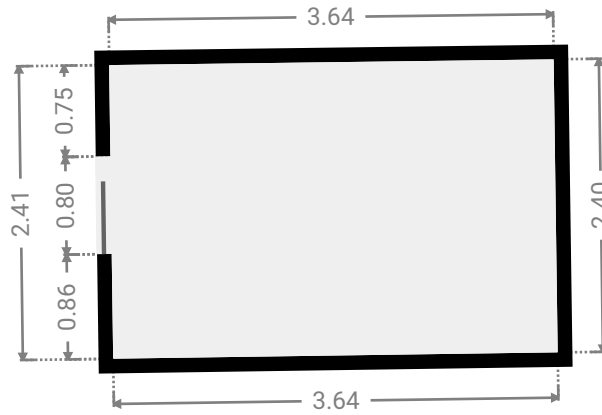

FLOORS:1

▼ **Bedroom**

Ground Floor

WIDTH:3.64 m · LENGTH:2.41 m
AREA:8.75 m² · PERIMETER:12.09 m