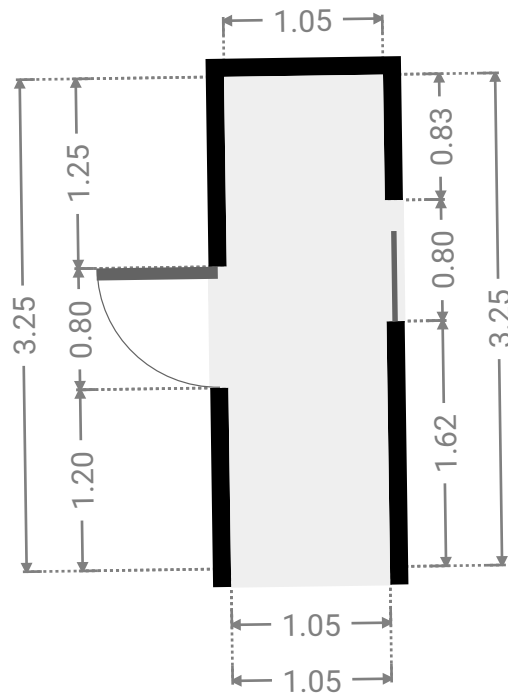

▼ **Master Bedroom**  
Ground Floor

WIDTH:4.20 m · LENGTH:3.64 m  
AREA:14.06 m<sup>2</sup> · PERIMETER:15.68 m

▼ **Bathroom**  
Ground Floor

WIDTH:2.60 m · LENGTH:2.00 m  
AREA:4.68 m<sup>2</sup> · PERIMETER:9.20 m

▼ **Bedroom**

Ground Floor

WIDTH:3.64 m · LENGTH:3.14 m  
AREA:10.66 m<sup>2</sup> · PERIMETER:13.55 m

▼ **Hall**

Ground Floor

WIDTH:1.05 m · LENGTH:3.25 m  
AREA:3.41 m<sup>2</sup> · PERIMETER:8.60 m

▼ **Bathroom**  
Ground Floor

WIDTH:2.19 m · LENGTH:2.94 m  
AREA:5.79 m<sup>2</sup> · PERIMETER:10.26 m

▼ **Laundry Room**  
Ground Floor

WIDTH:2.00 m · LENGTH:1.45 m  
AREA:2.90 m<sup>2</sup> · PERIMETER:6.90 m

FLOORS:1

▼ **Bedroom**

WIDTH:6.30 m · LENGTH:2.97 m  
AREA:18.72 m<sup>2</sup> · PERIMETER:18.54 m

▼ **Other**  
Ground Floor

WIDTH:4.16 m · LENGTH:3.17 m  
AREA:12.16 m<sup>2</sup> · PERIMETER:14.63 m

▼ Other  
Ground Floor

WIDTH:3.55 m · LENGTH:3.09 m  
AREA:10.38 m<sup>2</sup> · PERIMETER:12.65 m