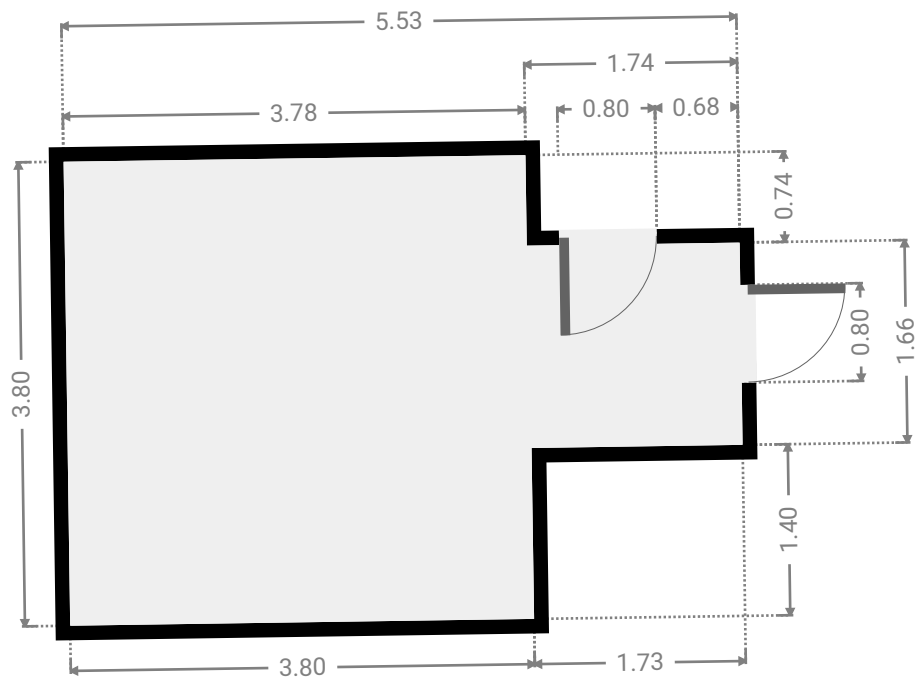

▼ **Master Bedroom**  
Ground Floor

WIDTH:4.20 m · LENGTH:3.64 m  
AREA:14.06 m<sup>2</sup> · PERIMETER:15.68 m

▼ **Bathroom**  
Ground Floor

WIDTH:2.60 m · LENGTH:2.00 m  
AREA:4.68 m<sup>2</sup> · PERIMETER:9.20 m

WIDTH:2.19 m · LENGTH:2.94 m  
AREA:5.79 m<sup>2</sup> · PERIMETER:10.26 m

▼ **Laundry Room**  
Ground Floor

WIDTH:2.00 m · LENGTH:1.45 m  
AREA:2.90 m<sup>2</sup> · PERIMETER:6.90 m

FLOORS:1

▼ **Bedroom**

Ground Floor

WIDTH:3.64 m · LENGTH:2.41 m  
AREA:8.75 m<sup>2</sup> · PERIMETER:12.09 m

▼ **Other**

Ground Floor

WIDTH:5.53 m · LENGTH:3.80 m  
AREA:17.29 m<sup>2</sup> · PERIMETER:18.65 m

▼ **Garage**  
Ground Floor

WIDTH:6.30 m · LENGTH:2.97 m  
AREA:18.72 m<sup>2</sup> · PERIMETER:18.54 m

▼ **Other**  
Ground Floor

WIDTH:4.16 m · LENGTH:3.17 m  
AREA:12.16 m<sup>2</sup> · PERIMETER:14.63 m

▼ Other  
Ground Floor

WIDTH:3.55 m · LENGTH:3.09 m  
AREA:10.38 m<sup>2</sup> · PERIMETER:12.65 m