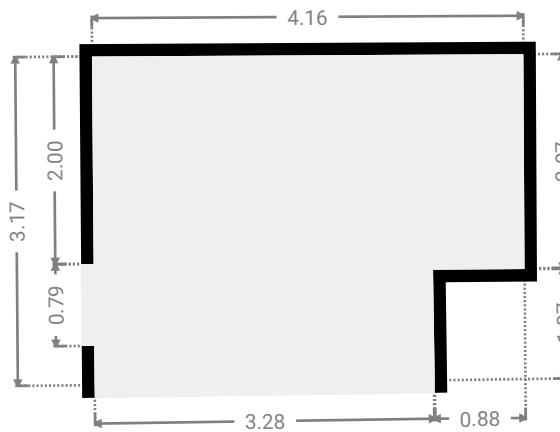

▼ **Master Bedroom**  
Ground Floor

WIDTH:4.20 m · LENGTH:3.64 m  
AREA:14.06 m<sup>2</sup> · PERIMETER:15.68 m

▼ **Bathroom**  
Ground Floor

WIDTH:2.60 m · LENGTH:2.00 m  
AREA:4.68 m<sup>2</sup> · PERIMETER:9.20 m

WIDTH:2.19 m · LENGTH:2.94 m  
AREA:5.79 m<sup>2</sup> · PERIMETER:10.26 m

▼ **Laundry Room**  
Ground Floor

WIDTH:2.00 m · LENGTH:1.45 m  
AREA:2.90 m<sup>2</sup> · PERIMETER:6.90 m

FLOORS:1

▼ **Bedroom**

Ground Floor

WIDTH:3.64 m · LENGTH:2.41 m  
AREA:8.75 m<sup>2</sup> · PERIMETER:12.09 m

▼ **Other**

Ground Floor

WIDTH:5.53 m · LENGTH:3.80 m  
AREA:17.29 m<sup>2</sup> · PERIMETER:18.65 m

▼ **Garage**  
Ground Floor

WIDTH:6.30 m · LENGTH:2.97 m  
AREA:18.72 m<sup>2</sup> · PERIMETER:18.54 m

▼ **Other**  
Ground Floor

WIDTH:4.16 m · LENGTH:3.17 m  
AREA:12.16 m<sup>2</sup> · PERIMETER:14.63 m

▼ Other  
Ground Floor

WIDTH:3.55 m · LENGTH:3.09 m  
AREA:10.38 m<sup>2</sup> · PERIMETER:12.65 m