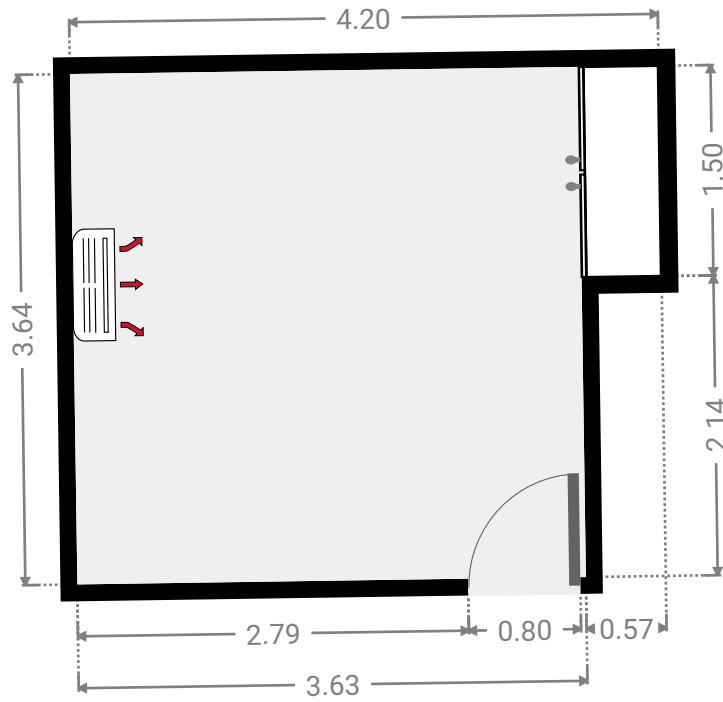

# 107 Thozet Road

Created on  
2020-12-03

Floors  
1

▼ Ground Floor

▼ Living Room  
Ground Floor

WIDTH:7.32 m · LENGTH:8.05 m  
AREA:44.54 m<sup>2</sup> · PERIMETER:30.70 m

▼ Hall  
Ground Floor

WIDTH:1.39 m · LENGTH:2.74 m  
AREA:2.95 m<sup>2</sup> · PERIMETER:8.26 m

▼ **Master Bedroom**  
Ground Floor

WIDTH:4.20 m · LENGTH:3.64 m  
AREA:14.06 m<sup>2</sup> · PERIMETER:15.68 m

▼ **Bathroom**  
Ground Floor

WIDTH:2.60 m · LENGTH:2.00 m  
AREA:4.68 m<sup>2</sup> · PERIMETER:9.20 m

▼ **Bedroom**

Ground Floor

WIDTH:3.64 m · LENGTH:3.14 m  
AREA:10.66 m<sup>2</sup> · PERIMETER:13.55 m

▼ **Hall**

Ground Floor

WIDTH:1.05 m · LENGTH:3.25 m  
AREA:3.41 m<sup>2</sup> · PERIMETER:8.60 m

▼ **Bathroom**  
Ground Floor

WIDTH:2.19 m · LENGTH:2.94 m  
AREA:5.79 m<sup>2</sup> · PERIMETER:10.26 m

▼ **Laundry Room**  
Ground Floor

WIDTH:2.00 m · LENGTH:1.45 m  
AREA:2.90 m<sup>2</sup> · PERIMETER:6.90 m

FLOORS:1

▼ **Bedroom**