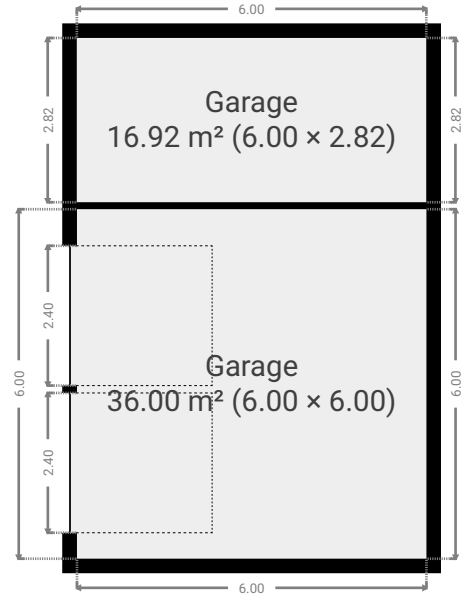

TOTAL AREA: 242.71 m² • LIVING AREA: 86.05 m² • FLOORS: 2 • ROOMS: 12

▼ **Ground Floor**

TOTAL AREA: 156.66 m² • LIVING AREA: 0.00 m² • ROOMS: 3

▼ **1st Floor**

TOTAL AREA: 86.05 m² • LIVING AREA: 86.05 m² • ROOMS: 9