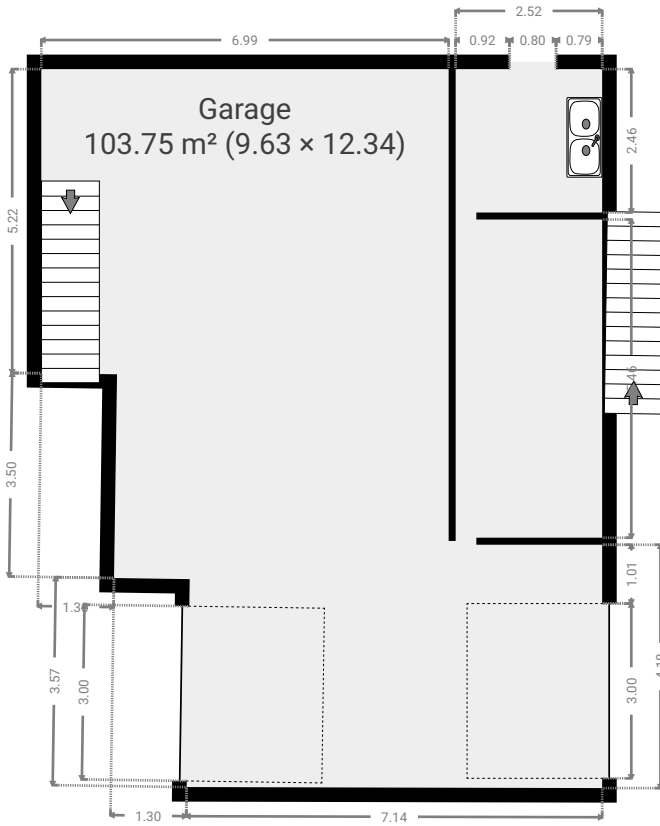

TOTAL AREA: 242.71 m² • LIVING AREA: 86.05 m² • FLOORS: 2 • ROOMS: 12

▼ **Ground Floor**

TOTAL AREA: 156.66 m² • LIVING AREA: 0.00 m² • ROOMS: 3

▼ **1st Floor**

TOTAL AREA: 86.05 m² • LIVING AREA: 86.05 m² • ROOMS: 9