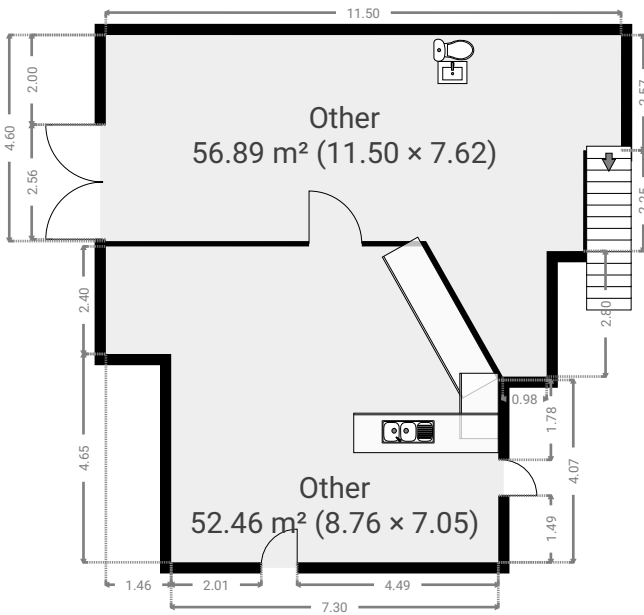

TOTAL AREA: 398.99 m² • LIVING AREA: 398.99 m² • FLOORS: 2 • ROOMS: 17

▼ Ground Floor

TOTAL AREA: 277.58 m² • LIVING AREA: 277.58 m² • ROOMS: 3

▼ 1st Floor

TOTAL AREA: 121.40 m² • LIVING AREA: 121.40 m² • ROOMS: 14