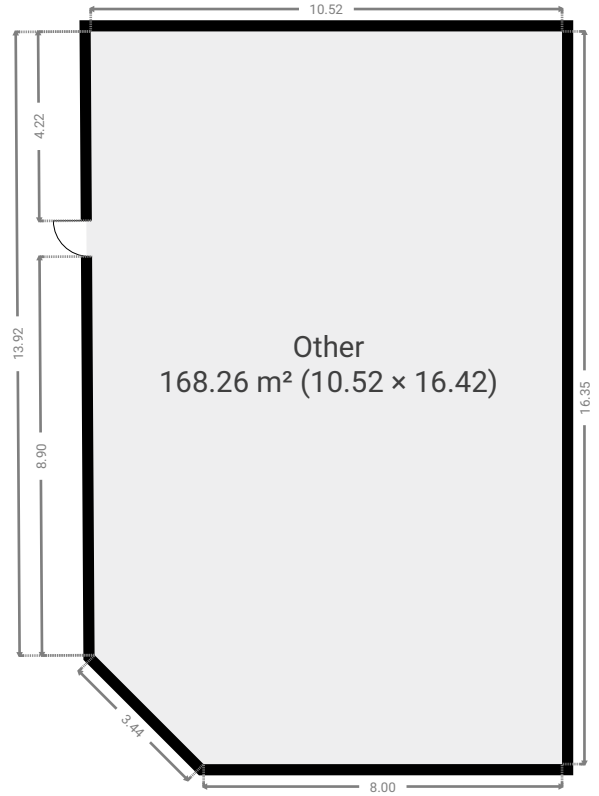

TOTAL AREA: 398.99 m² • LIVING AREA: 398.99 m² • FLOORS: 2 • ROOMS: 17

▼ Ground Floor

TOTAL AREA: 277.58 m² • LIVING AREA: 277.58 m² • ROOMS: 3

▼ 1st Floor

TOTAL AREA: 121.40 m² • LIVING AREA: 121.40 m² • ROOMS: 14