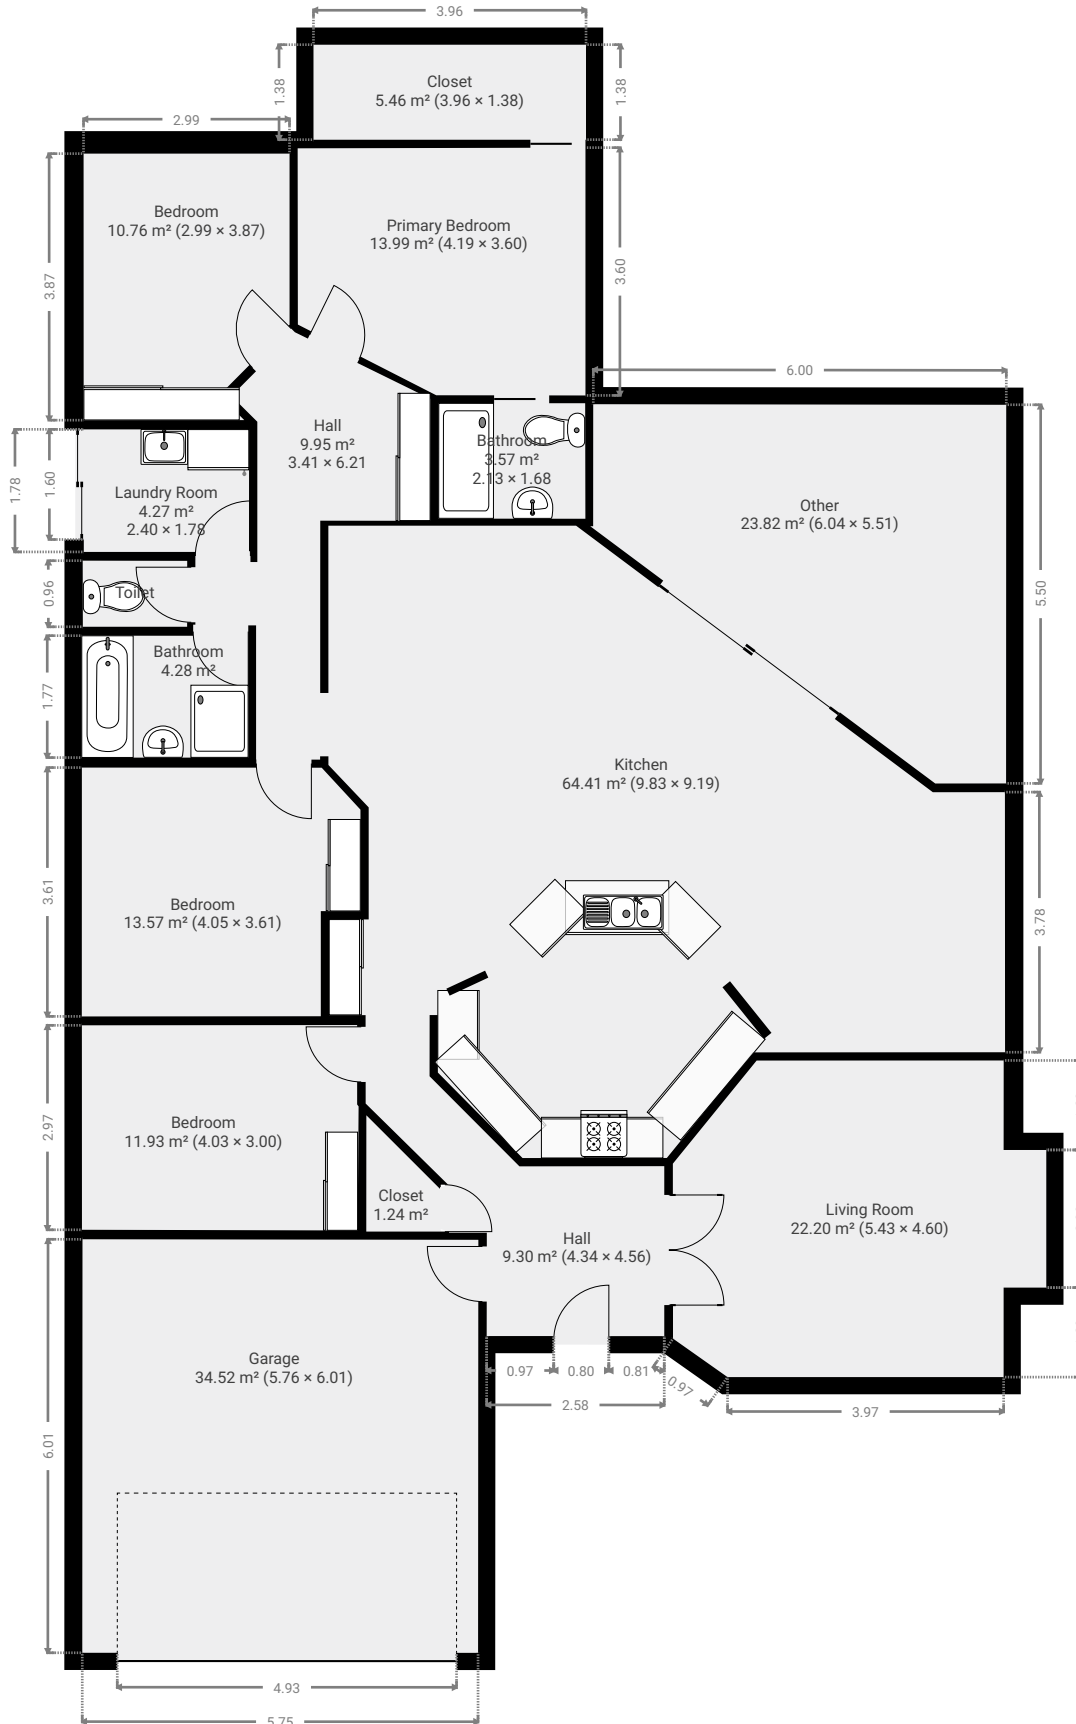

TOTAL AREA: 234.64 m² • LIVING AREA: 200.12 m² • FLOORS: 1 • ROOMS: 6

▼ Ground Floor

TOTAL AREA: 234.64 m² • LIVING AREA: 200.12 m² • ROOMS: 6

THIS FLOORPLAN IS PROVIDED WITHOUT WARRANTY OF ANY KIND. SENSOPIA DISCLAIMS ANY WARRANTY INCLUDING, WITHOUT LIMITATION, SATISFACTORY QUALITY OR ACCURACY OF DIMENSIONS.

1:110