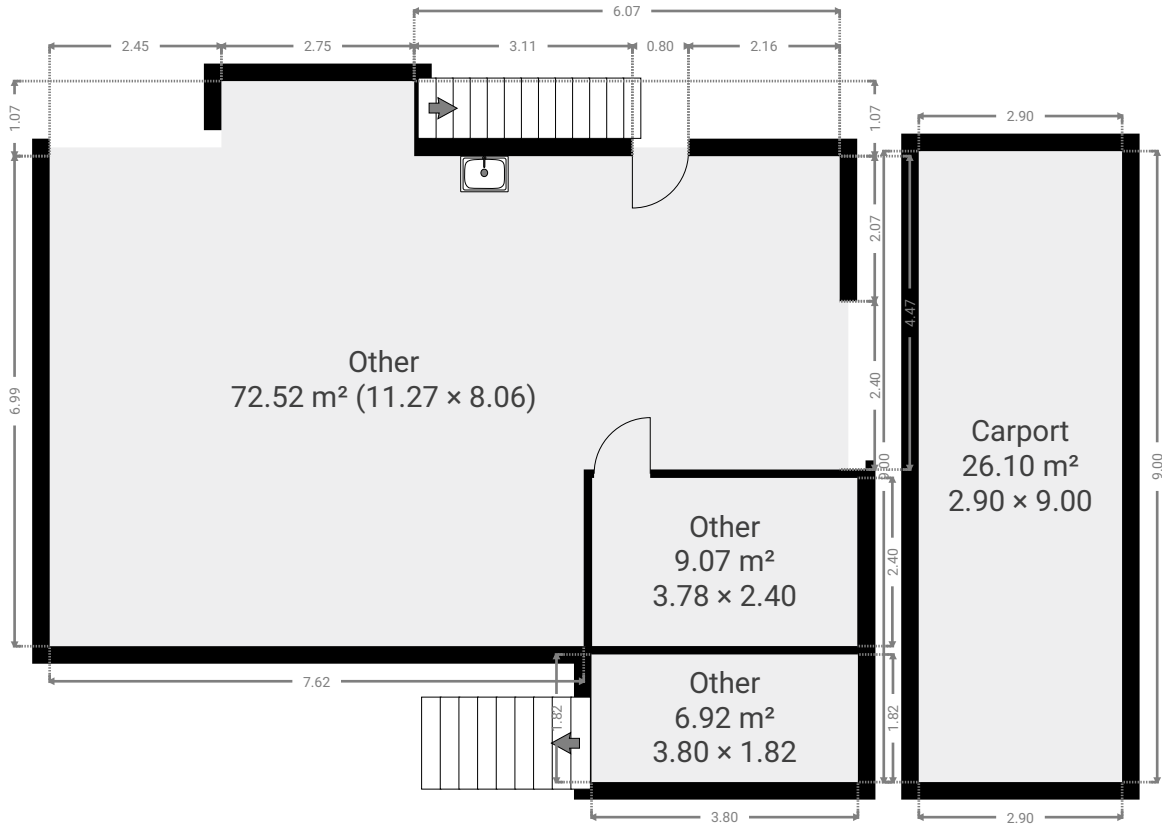

TOTAL AREA: 202.47 m<sup>2</sup> • LIVING AREA: 176.37 m<sup>2</sup> • FLOORS: 2 • ROOMS: 6

▼ Ground Floor

TOTAL AREA: 114.58 m<sup>2</sup> • LIVING AREA: 88.48 m<sup>2</sup> • ROOMS: 0

▼ 1st Floor

TOTAL AREA: 87.90 m<sup>2</sup> • LIVING AREA: 87.90 m<sup>2</sup> • ROOMS: 6